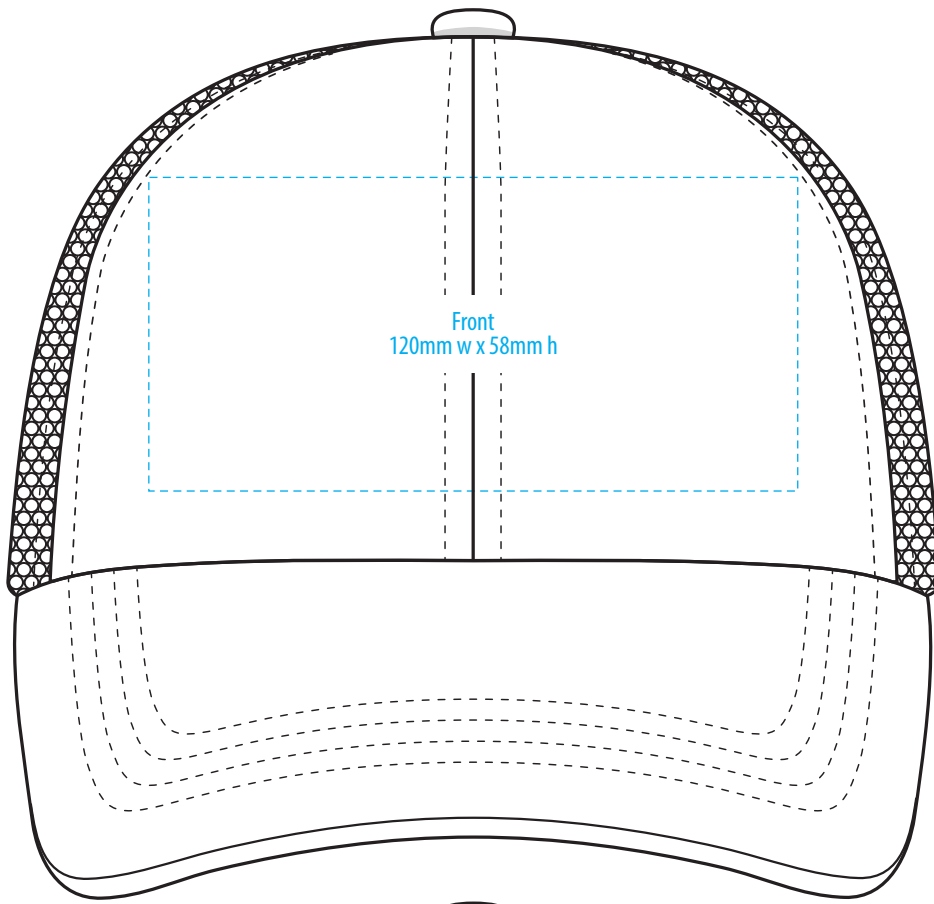

4393

COLOURWAYS

COLOUR

NOTE:
The maximum decoration area is a guide only and is greatly dependant on the logo shape.

NOTE:
The maximum decoration area is a guide only and is greatly dependant on the logo shape.

4393

NOTE:
The maximum decoration area is a guide only and is greatly dependant on the logo shape.

SUPASUB / SUPAETCH / SUPAFLEX

[PATCH MUST BE AT LEAST 25MM X 25MM]

4393

FABRIC SWATCH

CHARCOAL/BLACK

PMS 424 C