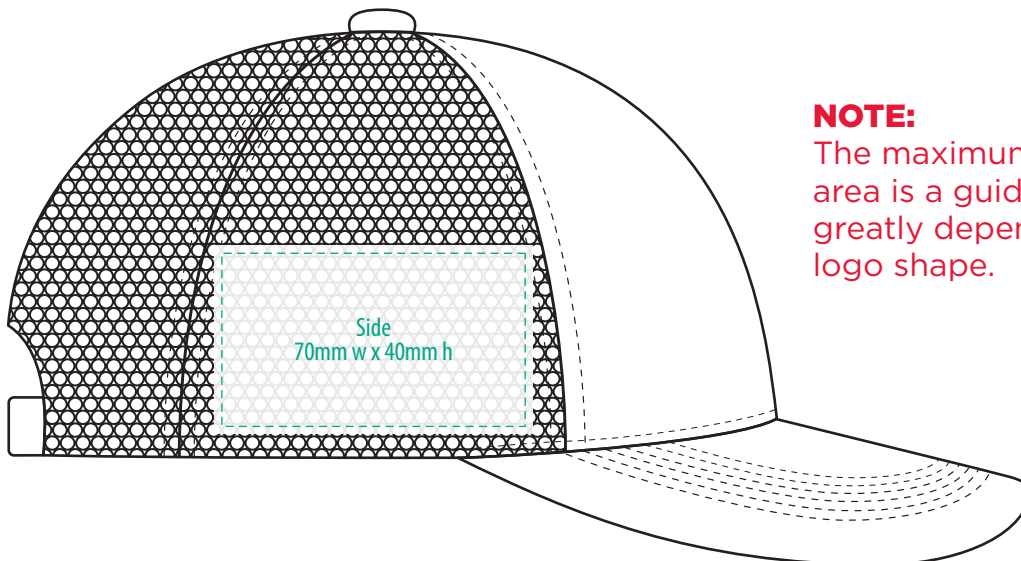

4393

COLOURWAYS

COLOUR

NOTE:
The maximum decoration area is a guide only and is greatly dependant on the logo shape.

NOTE:
The maximum decoration area is a guide only and is greatly dependant on the logo shape.

4393

NOTE:
The maximum decoration area is a guide only and is greatly dependant on the logo shape.

SUPASUB / SUPAETCH / SUPAFLEX

[PATCH MUST BE AT LEAST 25MM X 25MM]

4393

FABRIC SWATCH

CHARCOAL/BLACK

PMS 424 C