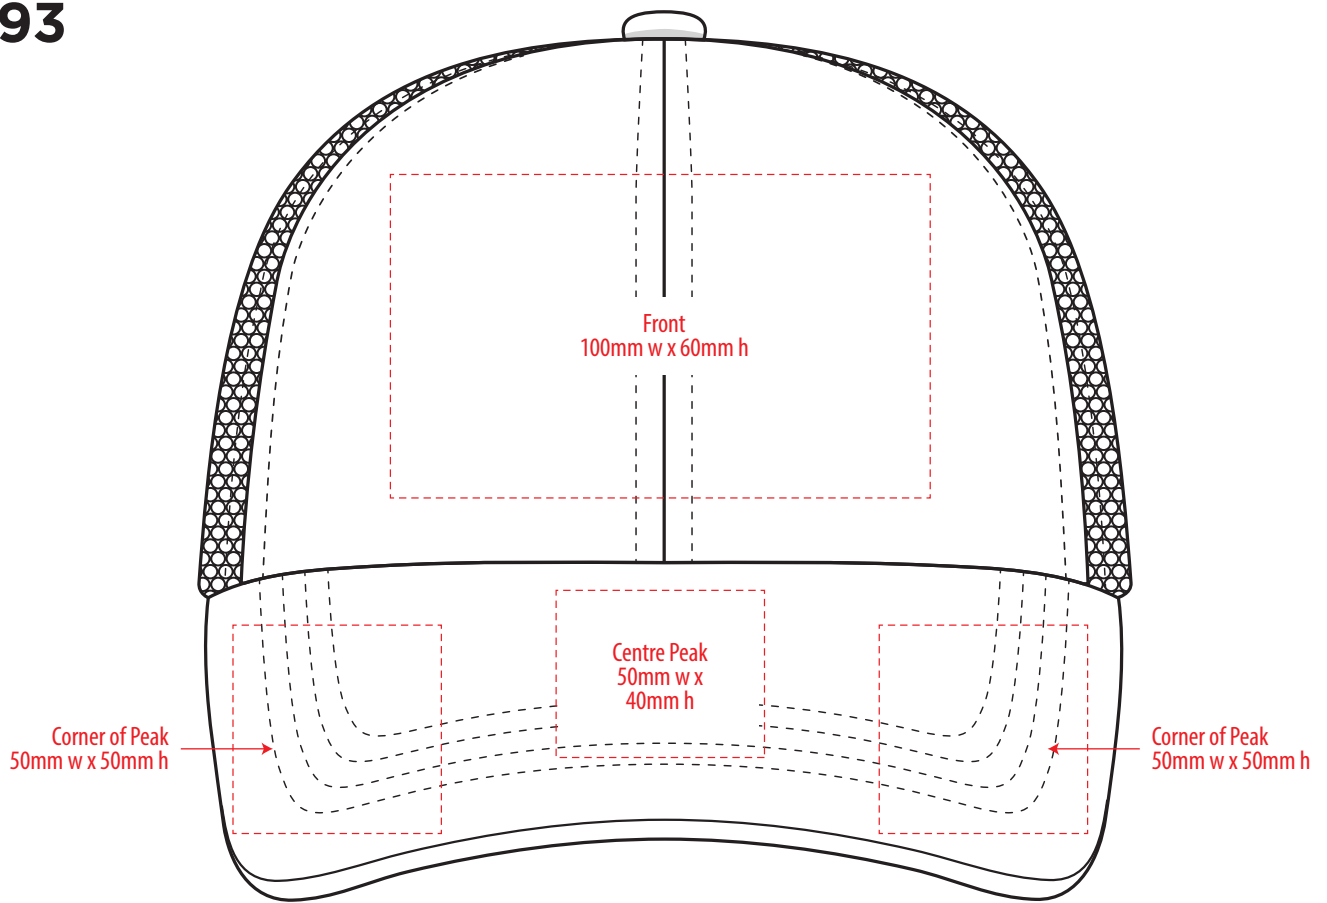

4393

COLOURWAYS

COLOUR

NOTE:
The maximum decoration area is a guide only and is greatly dependant on the logo shape.

NOTE:
The maximum decoration area is a guide only and is greatly dependant on the logo shape.

4393

NOTE:
The maximum decoration area is a guide only and is greatly dependant on the logo shape.

SUPASUB / SUPAETCH / SUPAFLEX

[PATCH MUST BE AT LEAST 25MM X 25MM]

4393

FABRIC SWATCH

CHARCOAL/BLACK

PMS 424 C