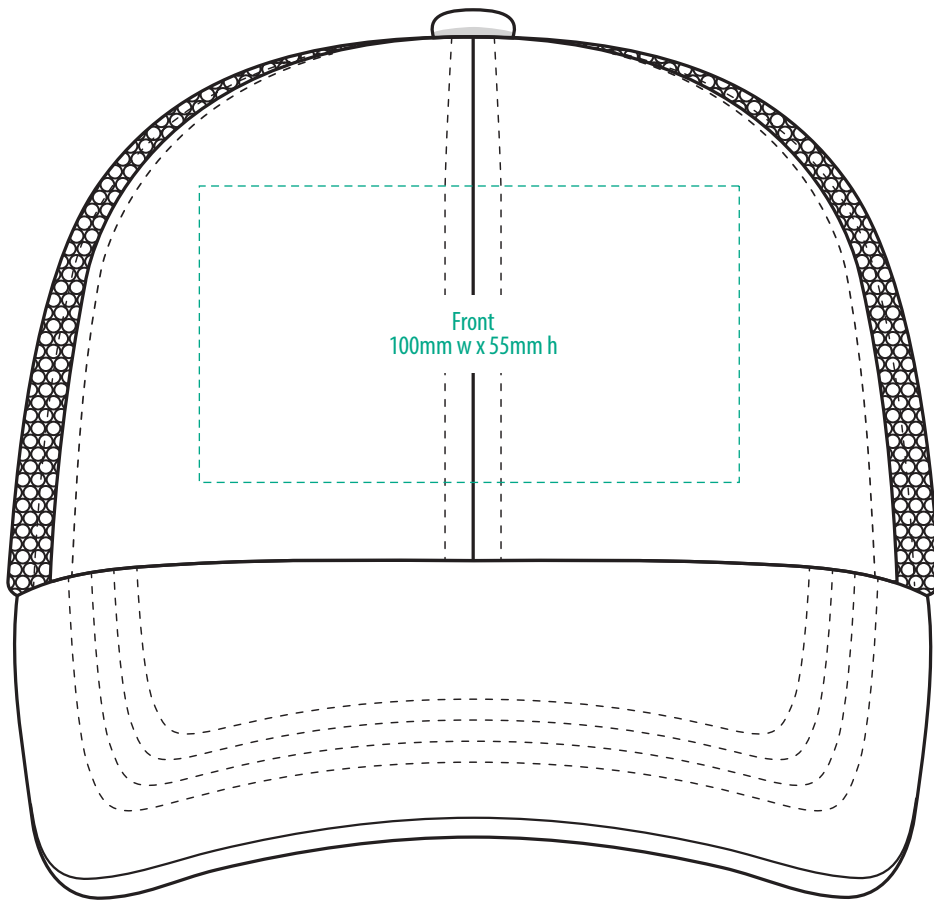

4393

COLOURWAYS

COLOUR

NOTE:
The maximum decoration area is a guide only and is greatly dependant on the logo shape.

NOTE:
The maximum decoration area is a guide only and is greatly dependant on the logo shape.

4393

NOTE:
The maximum decoration area is a guide only and is greatly dependant on the logo shape.

SUPASUB / SUPAETCH / SUPAFLEX

[PATCH MUST BE AT LEAST 25MM X 25MM]

4393

FABRIC SWATCH

CHARCOAL/BLACK

PMS 424 C