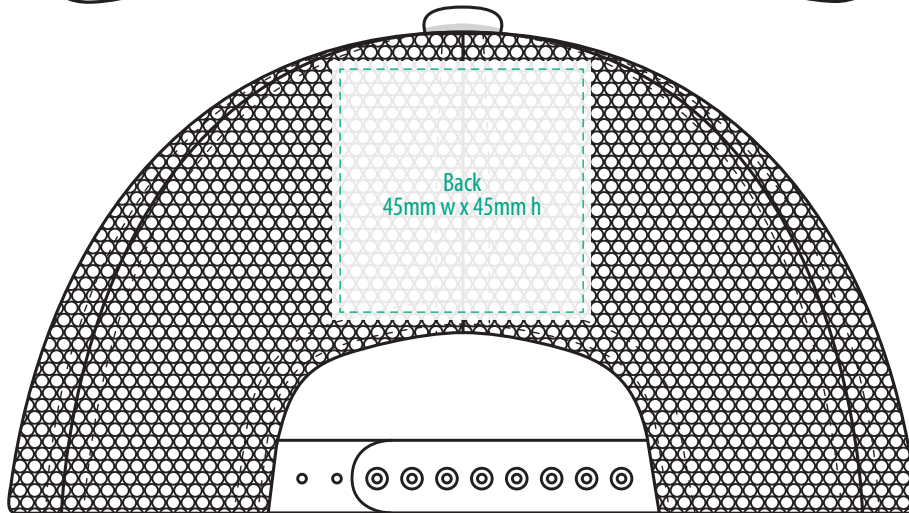

4393

COLOURWAYS

COLOUR

NOTE:
The maximum decoration area is a guide only and is greatly dependant on the logo shape.

NOTE:
The maximum decoration area is a guide only and is greatly dependant on the logo shape.

4393

NOTE:
The maximum decoration area is a guide only and is greatly dependant on the logo shape.

SUPASUB / SUPAETCH / SUPAFLEX

[PATCH MUST BE AT LEAST 25MM X 25MM]

4393

FABRIC SWATCH

CHARCOAL/BLACK

PMS 424 C