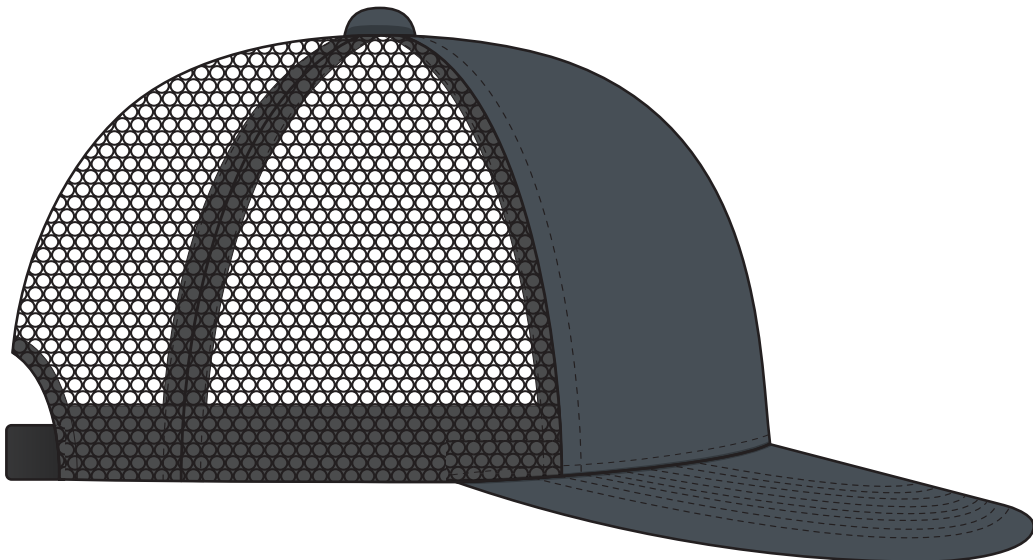

4394

COLOURWAYS

COLOUR

NOTE:
The maximum decoration area is a guide only and is greatly dependant on the logo shape.

NOTE:
The maximum decoration area is a guide only and is greatly dependant on the logo shape.

NOTE:

The maximum decoration area is a guide only and is greatly dependant on the logo shape.

SUPASUB / SUPAETCH / SUPAFLEX

[PATCH MUST BE AT LEAST 25MM X 25MM]

4394

FABRIC SWATCH

BLACK/BLACK/BLACK		BLACK		BLACK		BLACK
BLACK/RED/BLACK		BLACK		PMS 199 C		BLACK
CHARCOAL/CHARCOAL/BLACK		PMS 7540 C		PMS 7540 C		BLACK
NAVY/NAVY/NAVY		PMS 296 C		PMS 296 C		PMS 296 C