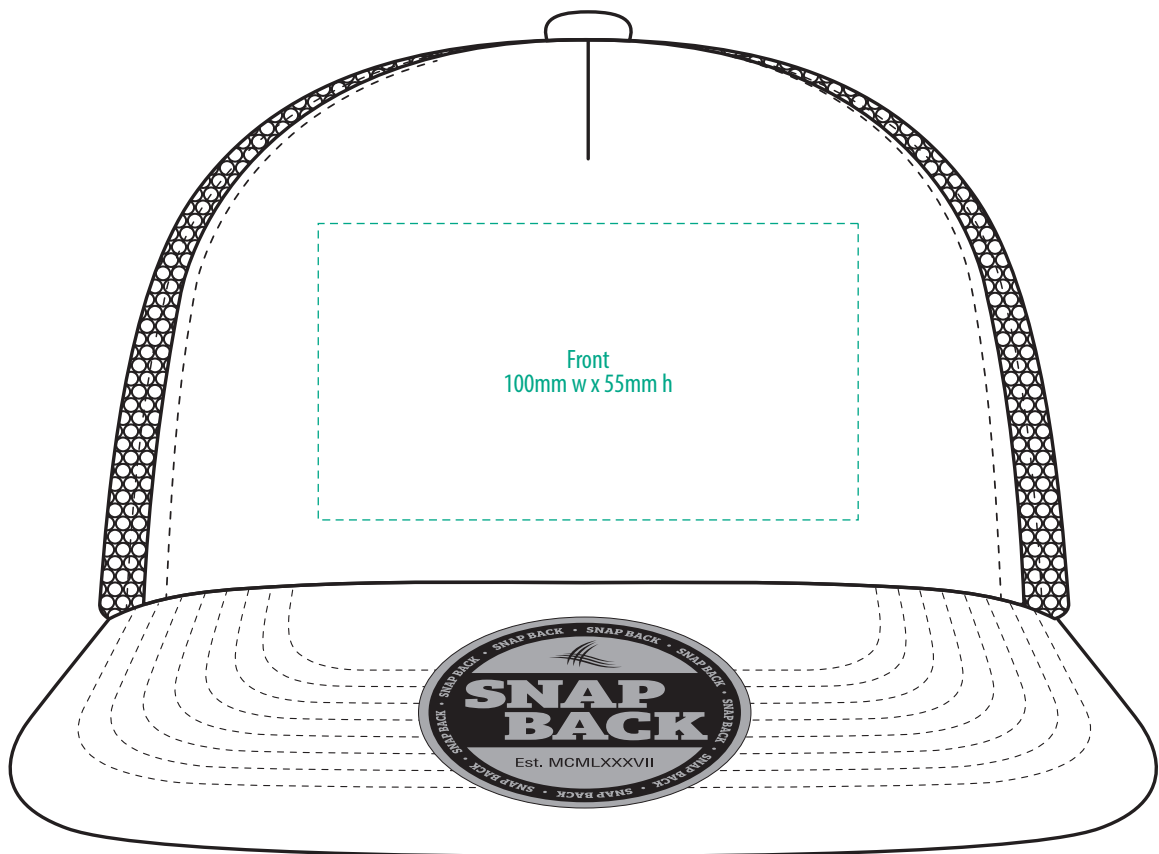

4394

COLOURWAYS

COLOUR

NOTE:
The maximum decoration area is a guide only and is greatly dependant on the logo shape.

NOTE:
The maximum decoration area is a guide only and is greatly dependant on the logo shape.

NOTE:

The maximum decoration area is a guide only and is greatly dependant on the logo shape.

SUPASUB / SUPAETCH / SUPAFLEX

[PATCH MUST BE AT LEAST 25MM X 25MM]

4394

FABRIC SWATCH

BLACK/BLACK/BLACK		BLACK		BLACK		BLACK
BLACK/RED/BLACK		BLACK		PMS 199 C		BLACK
CHARCOAL/CHARCOAL/BLACK		PMS 7540 C		PMS 7540 C		BLACK
NAVY/NAVY/NAVY		PMS 296 C		PMS 296 C		PMS 296 C