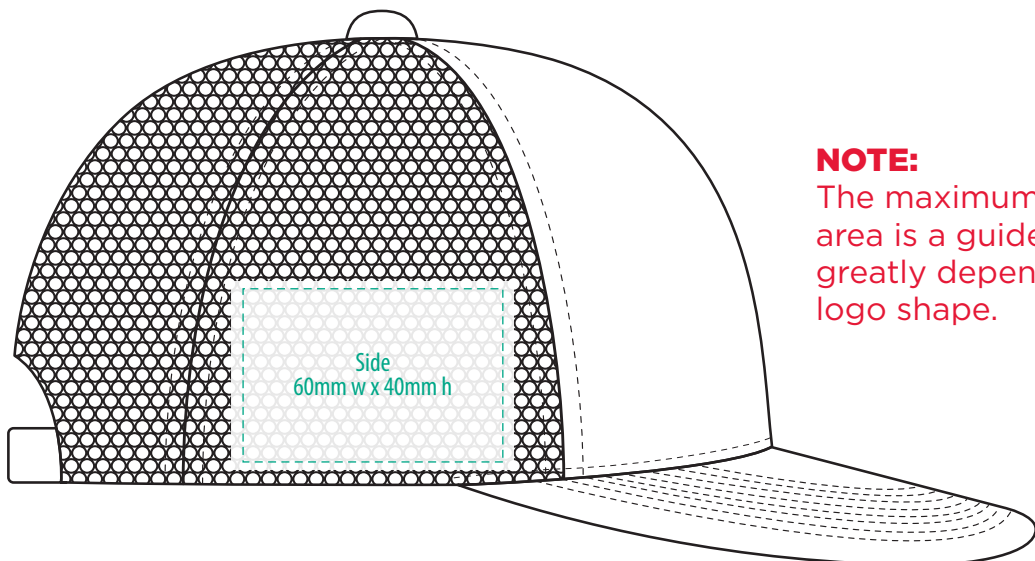

4394

COLOURWAYS

COLOUR

NOTE:
The maximum decoration area is a guide only and is greatly dependant on the logo shape.

NOTE:
The maximum decoration area is a guide only and is greatly dependant on the logo shape.

NOTE:

The maximum decoration area is a guide only and is greatly dependant on the logo shape.

SUPASUB / SUPAETCH / SUPAFLEX

[PATCH MUST BE AT LEAST 25MM X 25MM]

4394

FABRIC SWATCH

BLACK/BLACK/BLACK		BLACK		BLACK		BLACK
BLACK/RED/BLACK		BLACK		PMS 199 C		BLACK
CHARCOAL/CHARCOAL/BLACK		PMS 7540 C		PMS 7540 C		BLACK
NAVY/NAVY/NAVY		PMS 296 C		PMS 296 C		PMS 296 C