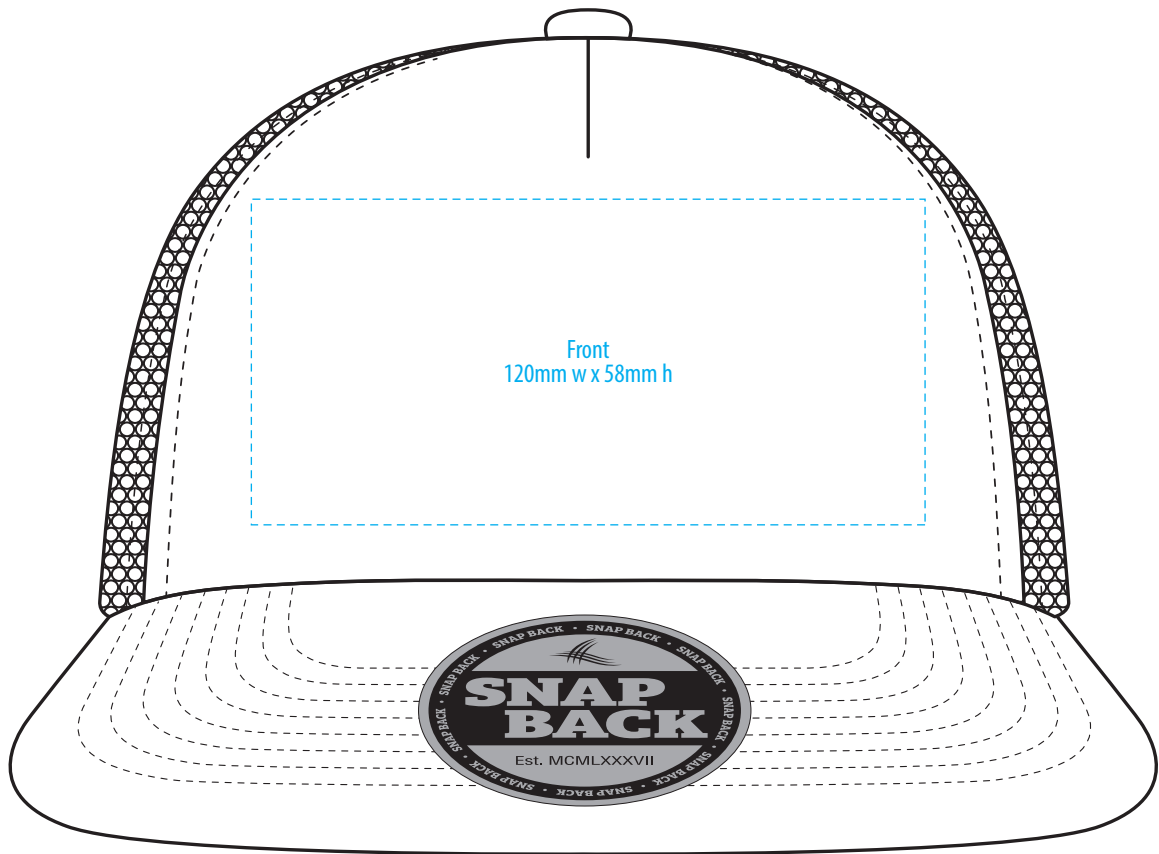

4394

COLOURWAYS

COLOUR

NOTE:
The maximum decoration area is a guide only and is greatly dependant on the logo shape.

NOTE:
The maximum decoration area is a guide only and is greatly dependant on the logo shape.

NOTE:

The maximum decoration area is a guide only and is greatly dependant on the logo shape.

SUPASUB / SUPAETCH / SUPAFLEX

[PATCH MUST BE AT LEAST 25MM X 25MM]

4394

FABRIC SWATCH

BLACK/BLACK/BLACK		BLACK		BLACK		BLACK
BLACK/RED/BLACK		BLACK		PMS 199 C		BLACK
CHARCOAL/CHARCOAL/BLACK		PMS 7540 C		PMS 7540 C		BLACK
NAVY/NAVY/NAVY		PMS 296 C		PMS 296 C		PMS 296 C