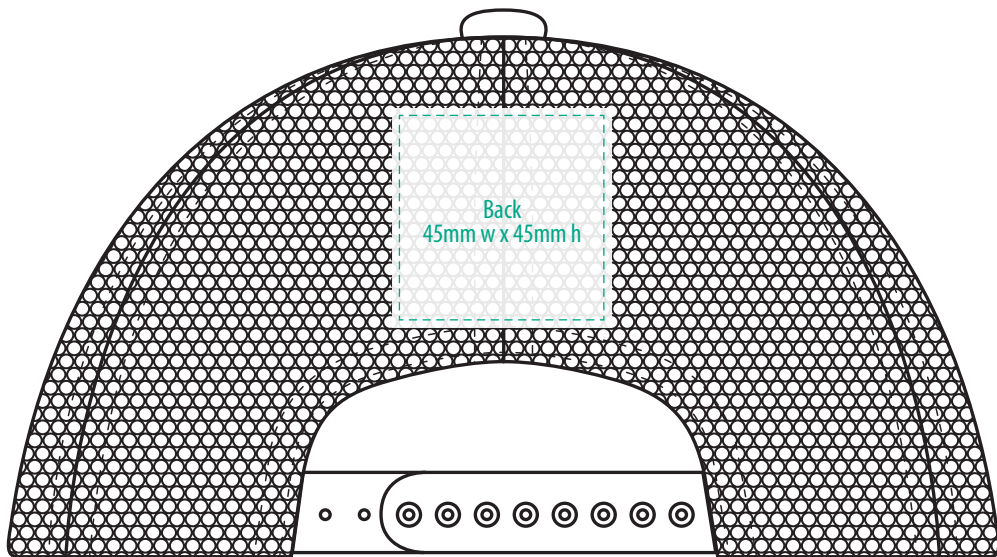

4394

COLOURWAYS

COLOUR

NOTE:
The maximum decoration area is a guide only and is greatly dependant on the logo shape.

NOTE:
The maximum decoration area is a guide only and is greatly dependant on the logo shape.

NOTE:

The maximum decoration area is a guide only and is greatly dependant on the logo shape.

SUPASUB / SUPAETCH / SUPAFLEX

[PATCH MUST BE AT LEAST 25MM X 25MM]

4394

FABRIC SWATCH

BLACK/BLACK/BLACK		BLACK		BLACK		BLACK
BLACK/RED/BLACK		BLACK		PMS 199 C		BLACK
CHARCOAL/CHARCOAL/BLACK		PMS 7540 C		PMS 7540 C		BLACK
NAVY/NAVY/NAVY		PMS 296 C		PMS 296 C		PMS 296 C