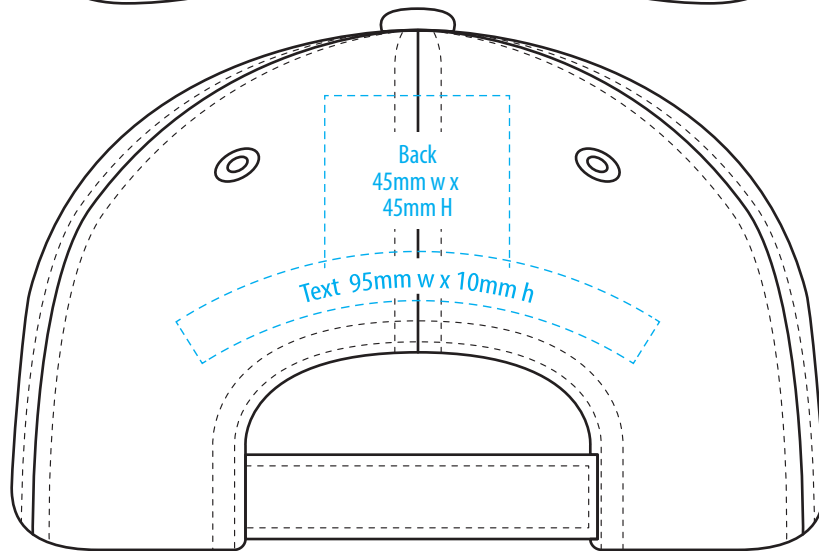

4397

COLOURWAYS

-----  
COLOUR

**NOTE:**  
The maximum decoration area is a guide only and is greatly dependant on the logo shape.

**NOTE:**  
The maximum decoration area is a guide only and is greatly dependant on the logo shape.

4397

**NOTE:**  
The maximum decoration area is a guide only and is greatly dependant on the logo shape.

SUPASUB / SUPAETCH / SUPAFLEX

[ PATCH MUST BE AT LEAST 25MM X 25MM ]

4397