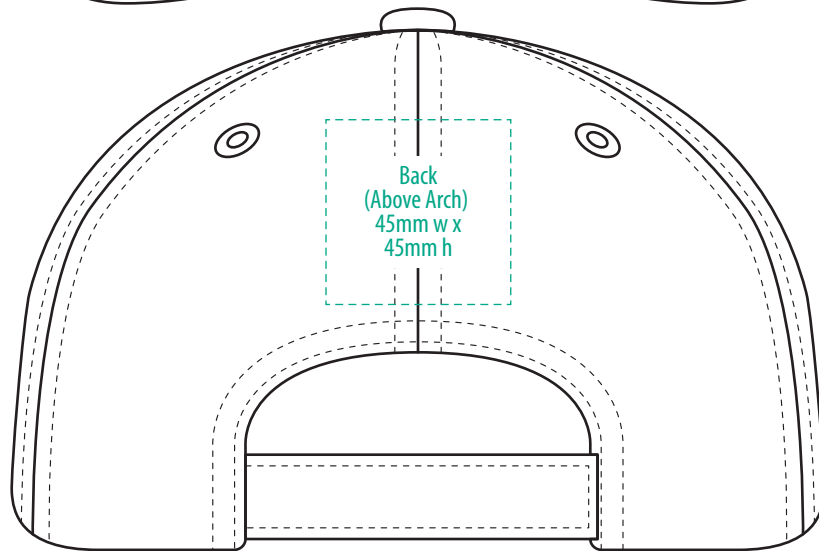

4397

COLOURWAYS

-----  
COLOUR

**NOTE:**  
The maximum decoration area is a guide only and is greatly dependant on the logo shape.

**NOTE:**  
The maximum decoration area is a guide only and is greatly dependant on the logo shape.

4397

**NOTE:**  
The maximum decoration area is a guide only and is greatly dependant on the logo shape.

SUPASUB / SUPAETCH / SUPAFLEX

[ PATCH MUST BE AT LEAST 25MM X 25MM ]

4397