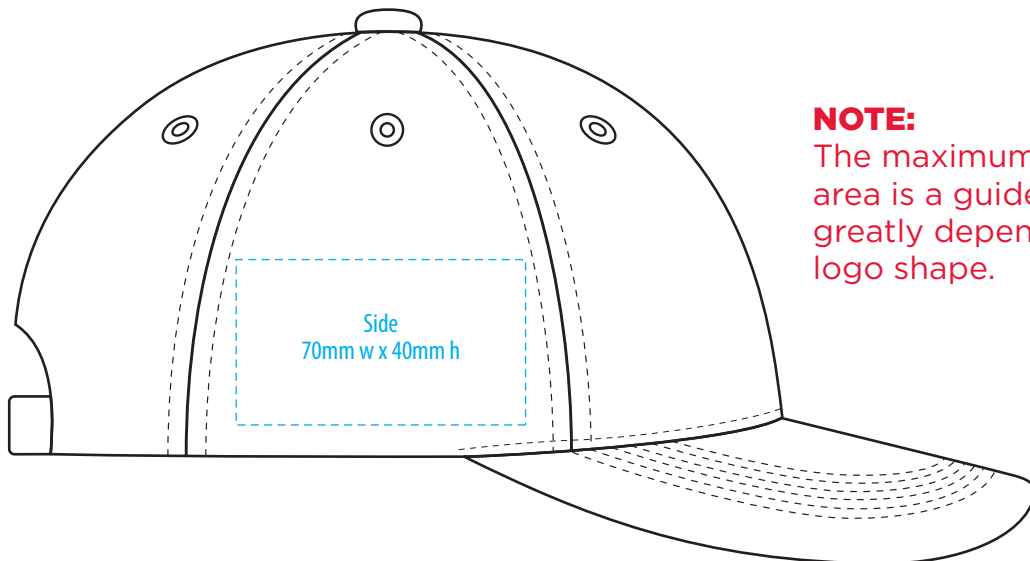

4397

COLOURWAYS

-----  
COLOUR

**NOTE:**  
The maximum decoration area is a guide only and is greatly dependant on the logo shape.

**NOTE:**  
The maximum decoration area is a guide only and is greatly dependant on the logo shape.

4397

**NOTE:**  
The maximum decoration area is a guide only and is greatly dependant on the logo shape.

SUPASUB / SUPAETCH / SUPAFLEX

[ PATCH MUST BE AT LEAST 25MM X 25MM ]

4397