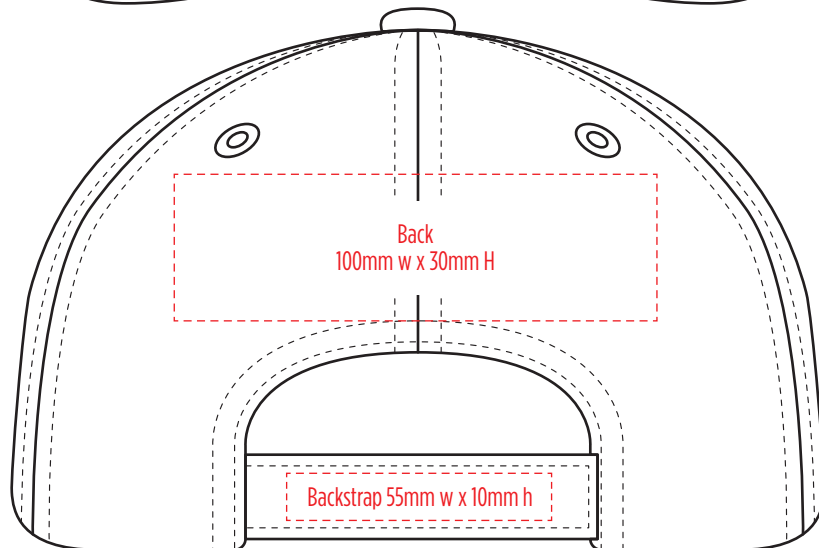

4397

COLOURWAYS

-----  
COLOUR

**NOTE:**  
The maximum decoration area is a guide only and is greatly dependant on the logo shape.

**NOTE:**  
The maximum decoration area is a guide only and is greatly dependant on the logo shape.

4397

**NOTE:**  
The maximum decoration area is a guide only and is greatly dependant on the logo shape.

SUPASUB / SUPAETCH / SUPAFLEX

[ PATCH MUST BE AT LEAST 25MM X 25MM ]

4397