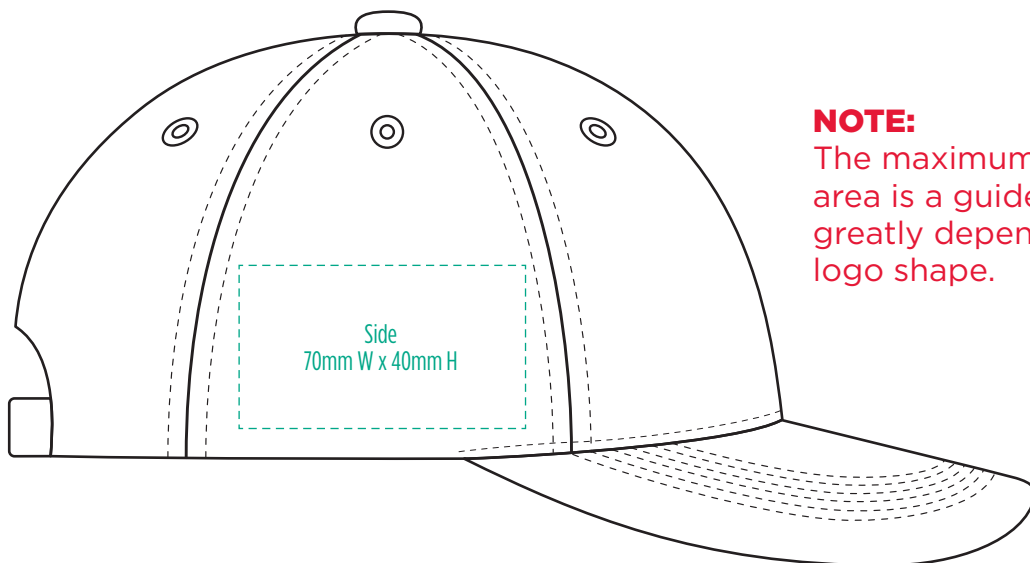

4397

COLOURWAYS

-----  
COLOUR

**NOTE:**  
The maximum decoration area is a guide only and is greatly dependant on the logo shape.

**NOTE:**  
The maximum decoration area is a guide only and is greatly dependant on the logo shape.

4397

**NOTE:**  
The maximum decoration area is a guide only and is greatly dependant on the logo shape.

SUPASUB / SUPAETCH / SUPAFLEX

[ PATCH MUST BE AT LEAST 25MM X 25MM ]

4397