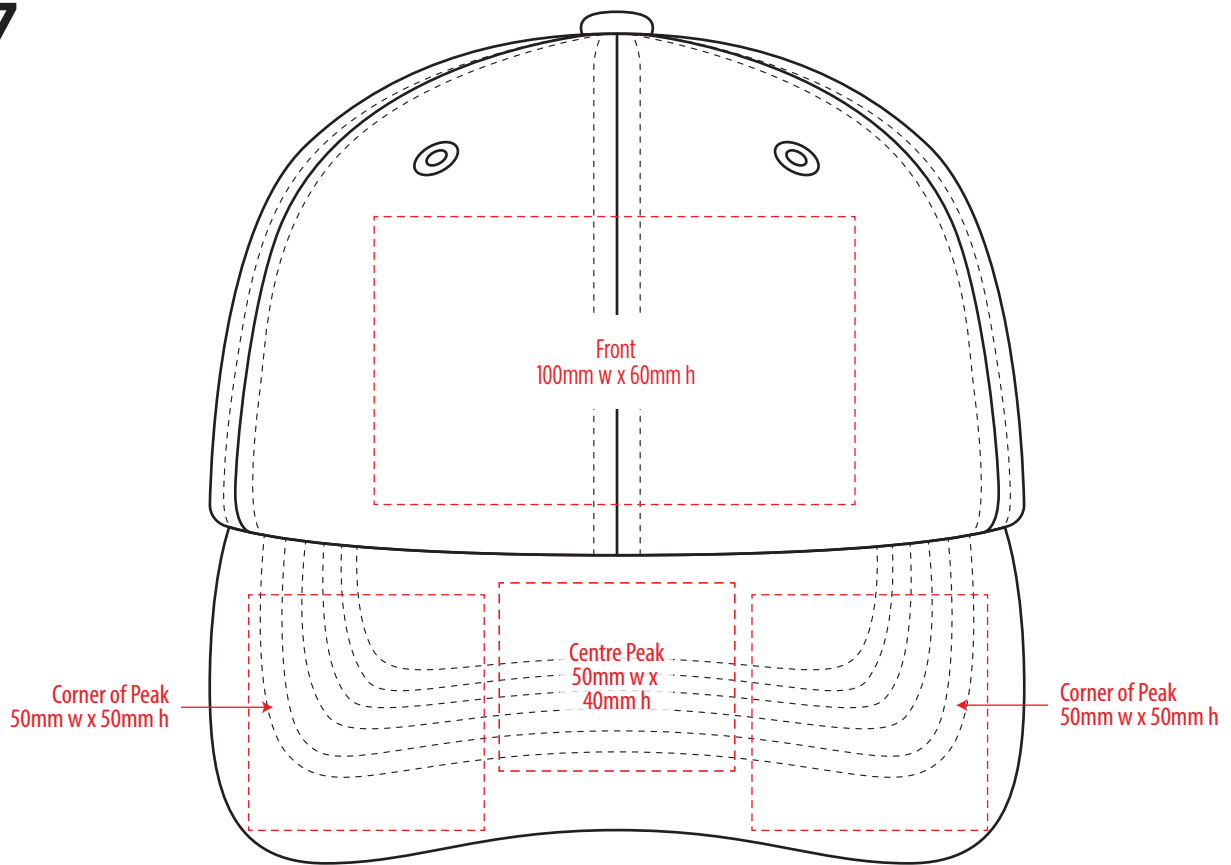

4397

COLOURWAYS

-----  
COLOUR

**NOTE:**  
The maximum decoration area is a guide only and is greatly dependant on the logo shape.

**NOTE:**  
The maximum decoration area is a guide only and is greatly dependant on the logo shape.

4397

**NOTE:**  
The maximum decoration area is a guide only and is greatly dependant on the logo shape.

SUPASUB / SUPAETCH / SUPAFLEX

[ PATCH MUST BE AT LEAST 25MM X 25MM ]

4397