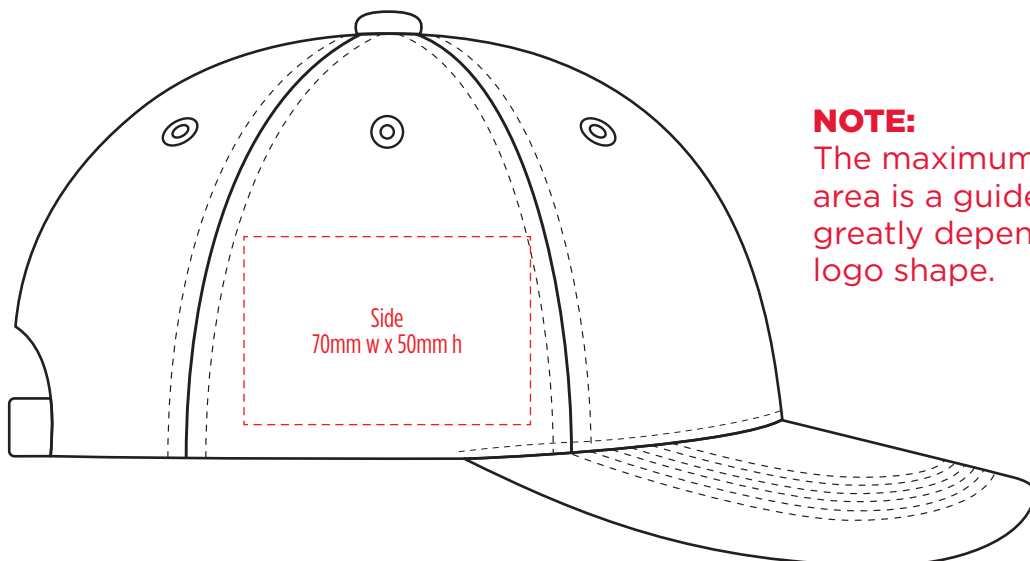

4397

COLOURWAYS

-----  
COLOUR

**NOTE:**  
The maximum decoration area is a guide only and is greatly dependant on the logo shape.

**NOTE:**  
The maximum decoration area is a guide only and is greatly dependant on the logo shape.

4397

**NOTE:**  
The maximum decoration area is a guide only and is greatly dependant on the logo shape.

SUPASUB / SUPAETCH / SUPAFLEX

[ PATCH MUST BE AT LEAST 25MM X 25MM ]

4397