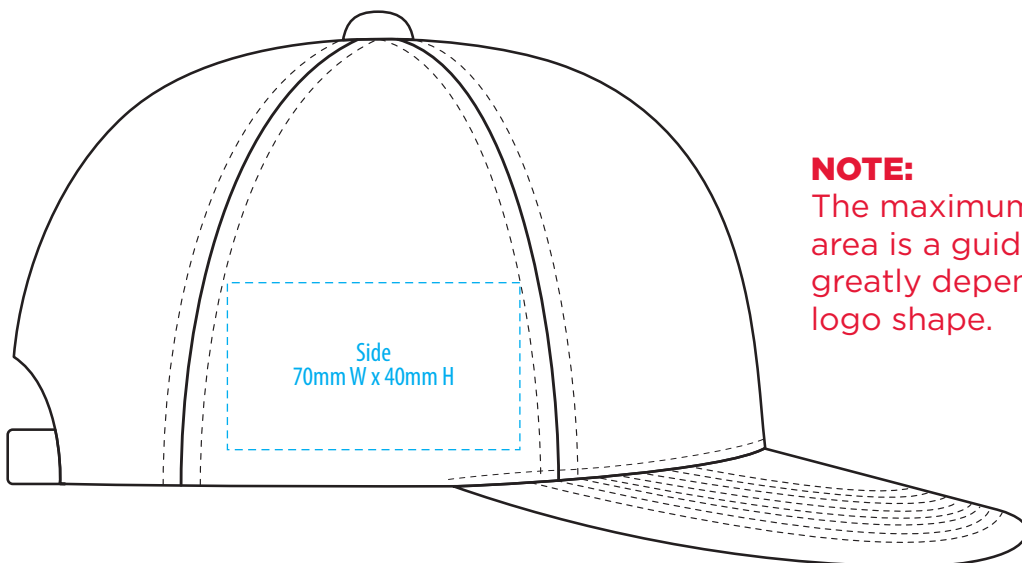

4398

COLOURWAYS

COLOUR

NOTE:

The maximum decoration area is a guide only and is greatly dependant on the logo shape.

NOTE:
The maximum decoration area is a guide only and is greatly dependant on the logo shape.

NOTE:

The maximum decoration area is a guide only and is greatly dependant on the logo shape.

SUPASUB / SUPAETCH / SUPAFLEX

[PATCH MUST BE AT LEAST 25MM X 25MM]

4398

FABRIC SWATCH

CHARCOAL HEATHER/BLACK

PMS Cool Grey 10 C