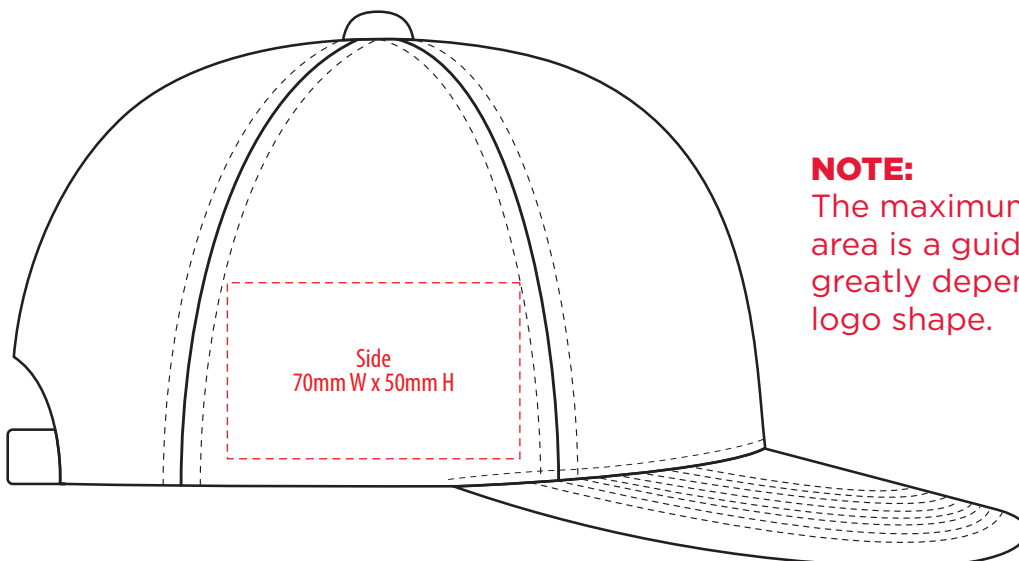

4398

COLOURWAYS

COLOUR

NOTE:

The maximum decoration area is a guide only and is greatly dependant on the logo shape.

NOTE:
The maximum decoration area is a guide only and is greatly dependant on the logo shape.

NOTE:

The maximum decoration area is a guide only and is greatly dependant on the logo shape.

SUPASUB / SUPAETCH / SUPAFLEX

[PATCH MUST BE AT LEAST 25MM X 25MM]

4398

FABRIC SWATCH

CHARCOAL HEATHER/BLACK

PMS Cool Grey 10 C