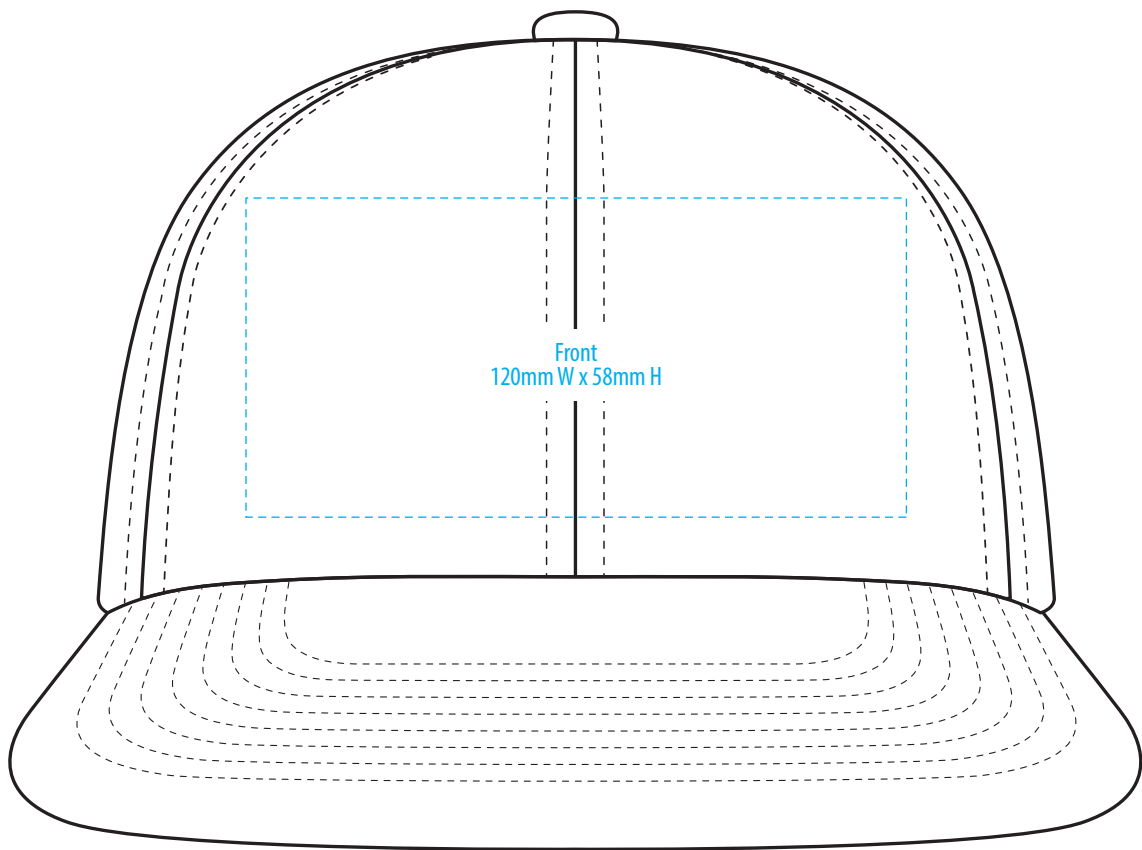

4398

COLOURWAYS

COLOUR

NOTE:

The maximum decoration area is a guide only and is greatly dependant on the logo shape.

NOTE:
The maximum decoration area is a guide only and is greatly dependant on the logo shape.

NOTE:

The maximum decoration area is a guide only and is greatly dependant on the logo shape.

SUPASUB / SUPAETCH / SUPAFLEX

[PATCH MUST BE AT LEAST 25MM X 25MM]

4398

FABRIC SWATCH

CHARCOAL HEATHER/BLACK

PMS Cool Grey 10 C