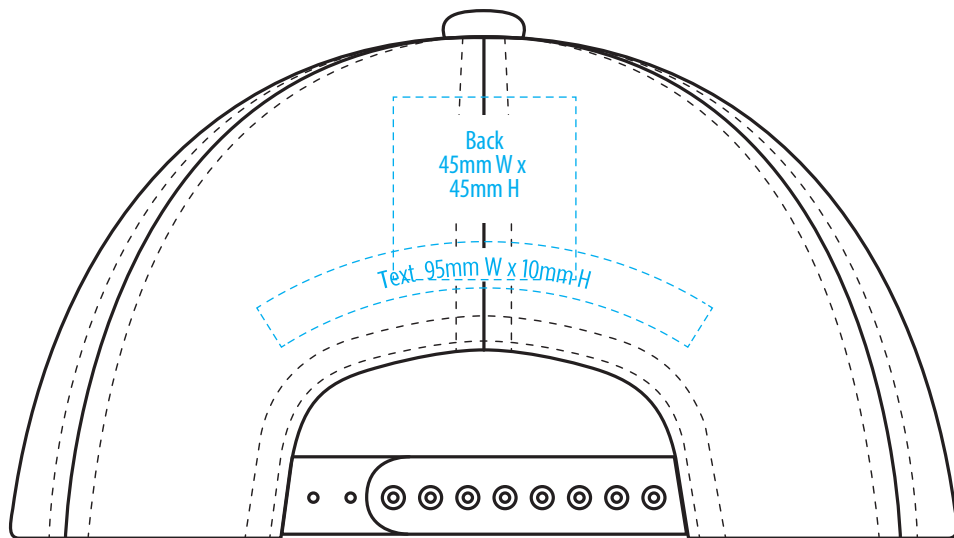

4398

COLOURWAYS

COLOUR

NOTE:

The maximum decoration area is a guide only and is greatly dependant on the logo shape.

NOTE:
The maximum decoration area is a guide only and is greatly dependant on the logo shape.

NOTE:

The maximum decoration area is a guide only and is greatly dependant on the logo shape.

SUPASUB / SUPAETCH / SUPAFLEX

[PATCH MUST BE AT LEAST 25MM X 25MM]

4398

FABRIC SWATCH

CHARCOAL HEATHER/BLACK

PMS Cool Grey 10 C