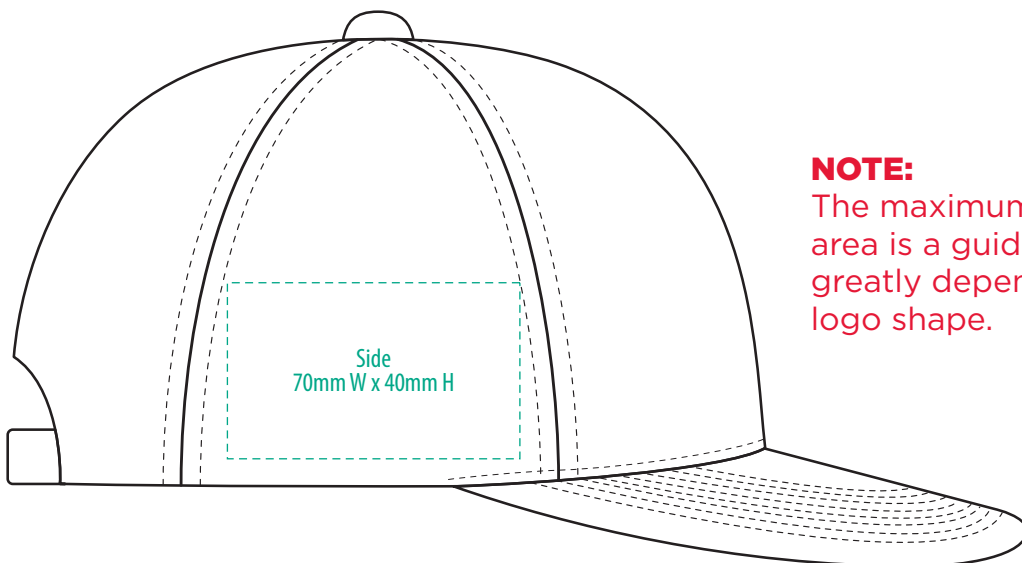

4398

COLOURWAYS

COLOUR

NOTE:

The maximum decoration area is a guide only and is greatly dependant on the logo shape.

NOTE:
The maximum decoration area is a guide only and is greatly dependant on the logo shape.

NOTE:

The maximum decoration area is a guide only and is greatly dependant on the logo shape.

SUPASUB / SUPAETCH / SUPAFLEX

[PATCH MUST BE AT LEAST 25MM X 25MM]

4398

FABRIC SWATCH

CHARCOAL HEATHER/BLACK

PMS Cool Grey 10 C