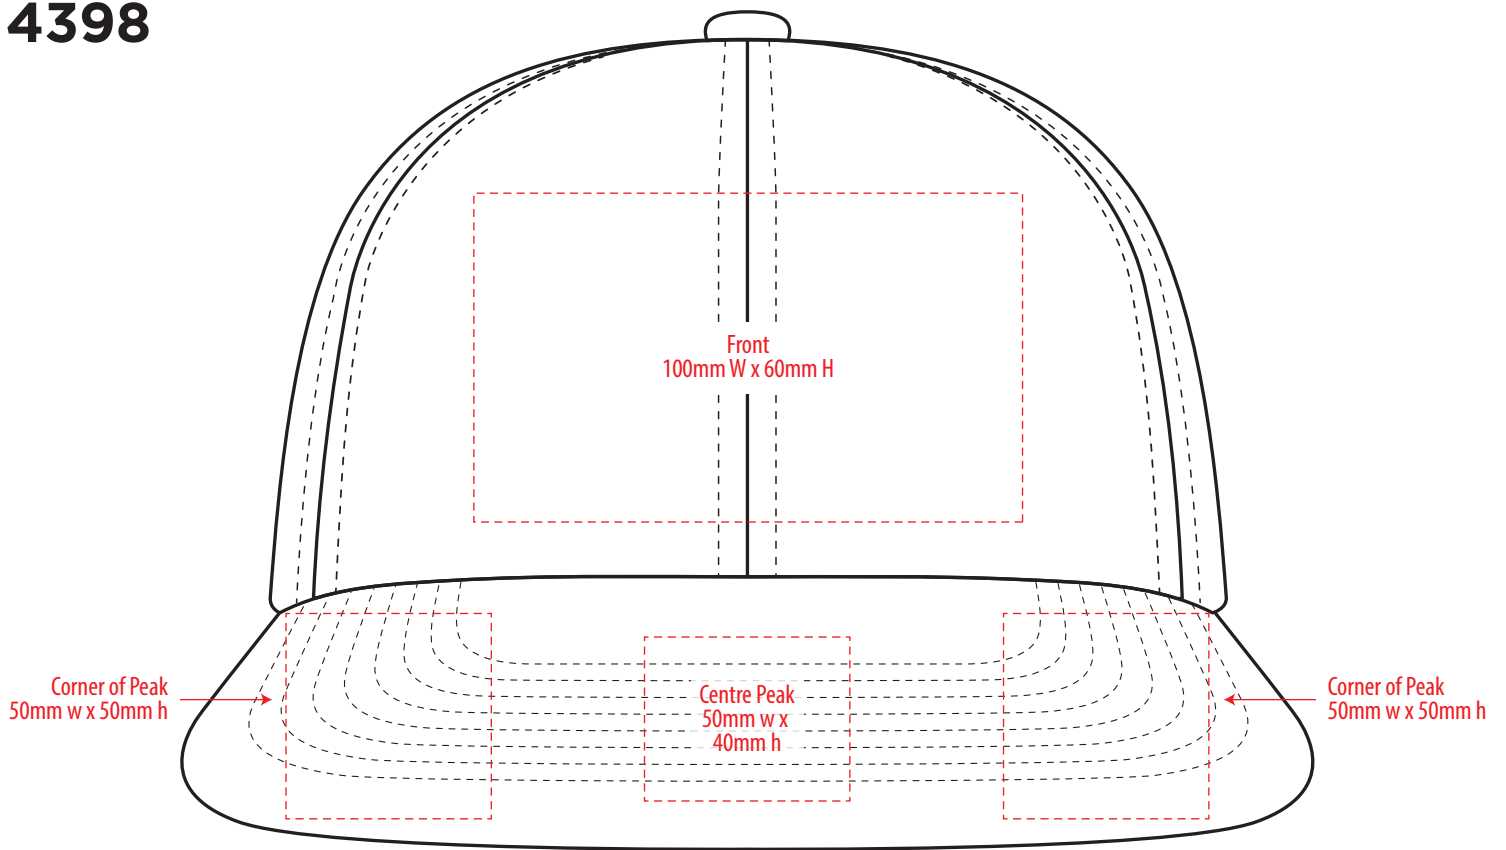

4398

COLOURWAYS

COLOUR

NOTE:

The maximum decoration area is a guide only and is greatly dependant on the logo shape.

NOTE:
The maximum decoration area is a guide only and is greatly dependant on the logo shape.

NOTE:

The maximum decoration area is a guide only and is greatly dependant on the logo shape.

SUPASUB / SUPAETCH / SUPAFLEX

[PATCH MUST BE AT LEAST 25MM X 25MM]

4398

FABRIC SWATCH

CHARCOAL HEATHER/BLACK

PMS Cool Grey 10 C