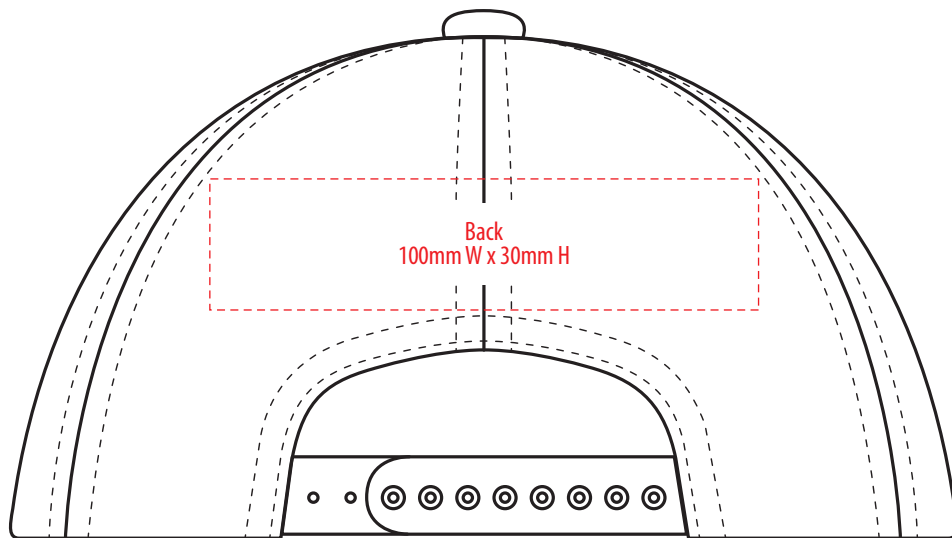

4398

COLOURWAYS

COLOUR

NOTE:

The maximum decoration area is a guide only and is greatly dependant on the logo shape.

NOTE:
The maximum decoration area is a guide only and is greatly dependant on the logo shape.

NOTE:

The maximum decoration area is a guide only and is greatly dependant on the logo shape.

SUPASUB / SUPAETCH / SUPAFLEX

[PATCH MUST BE AT LEAST 25MM X 25MM]

4398

FABRIC SWATCH

CHARCOAL HEATHER/BLACK

PMS Cool Grey 10 C