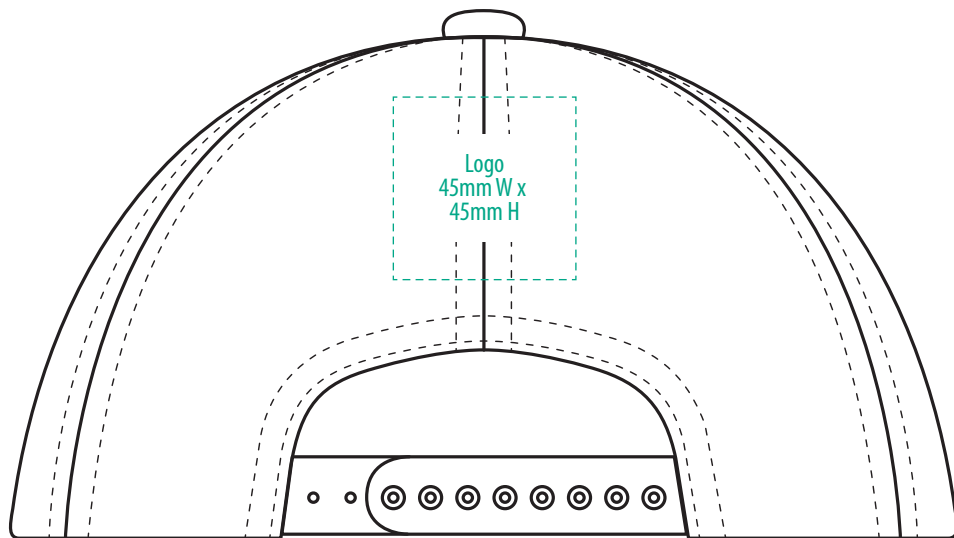

4398

COLOURWAYS

COLOUR

NOTE:

The maximum decoration area is a guide only and is greatly dependant on the logo shape.

NOTE:
The maximum decoration area is a guide only and is greatly dependant on the logo shape.

NOTE:

The maximum decoration area is a guide only and is greatly dependant on the logo shape.

SUPASUB / SUPAETCH / SUPAFLEX

[PATCH MUST BE AT LEAST 25MM X 25MM]

4398

FABRIC SWATCH

CHARCOAL HEATHER/BLACK

PMS Cool Grey 10 C