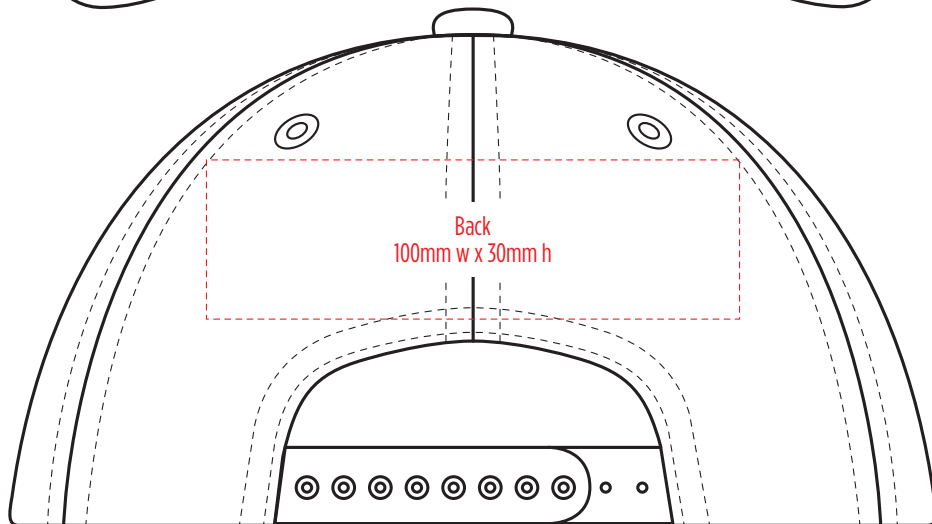

4399

COLOURWAYS

COLOUR

NOTE:
The maximum decoration area is a guide only and is greatly dependant on the logo shape.

NOTE:
The maximum decoration area is a guide only and is greatly dependant on the logo shape.

4399

NOTE:

The maximum decoration area is a guide only and is greatly dependant on the logo shape.

SUPASUB / SUPAETCH / SUPAFLEX

[PATCH MUST BE AT LEAST 25MM X 25MM]

4399

FABRIC SWATCH

CHARCOAL HEATHER/BLACK