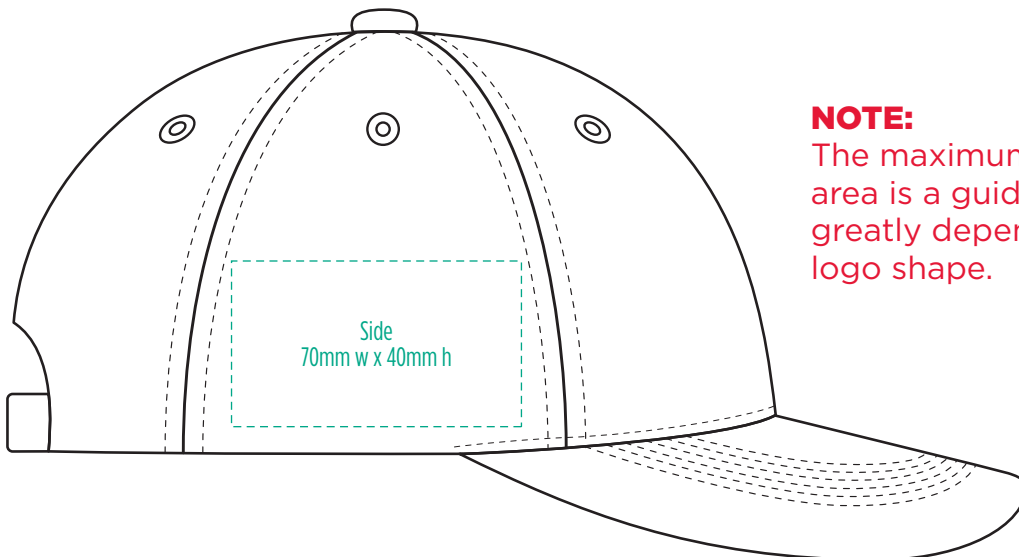

4399

COLOURWAYS

COLOUR

NOTE:
The maximum decoration area is a guide only and is greatly dependant on the logo shape.

NOTE:
The maximum decoration area is a guide only and is greatly dependant on the logo shape.

4399

NOTE:

The maximum decoration area is a guide only and is greatly dependant on the logo shape.

SUPASUB / SUPAETCH / SUPAFLEX

[PATCH MUST BE AT LEAST 25MM X 25MM]

4399

FABRIC SWATCH

CHARCOAL HEATHER/BLACK