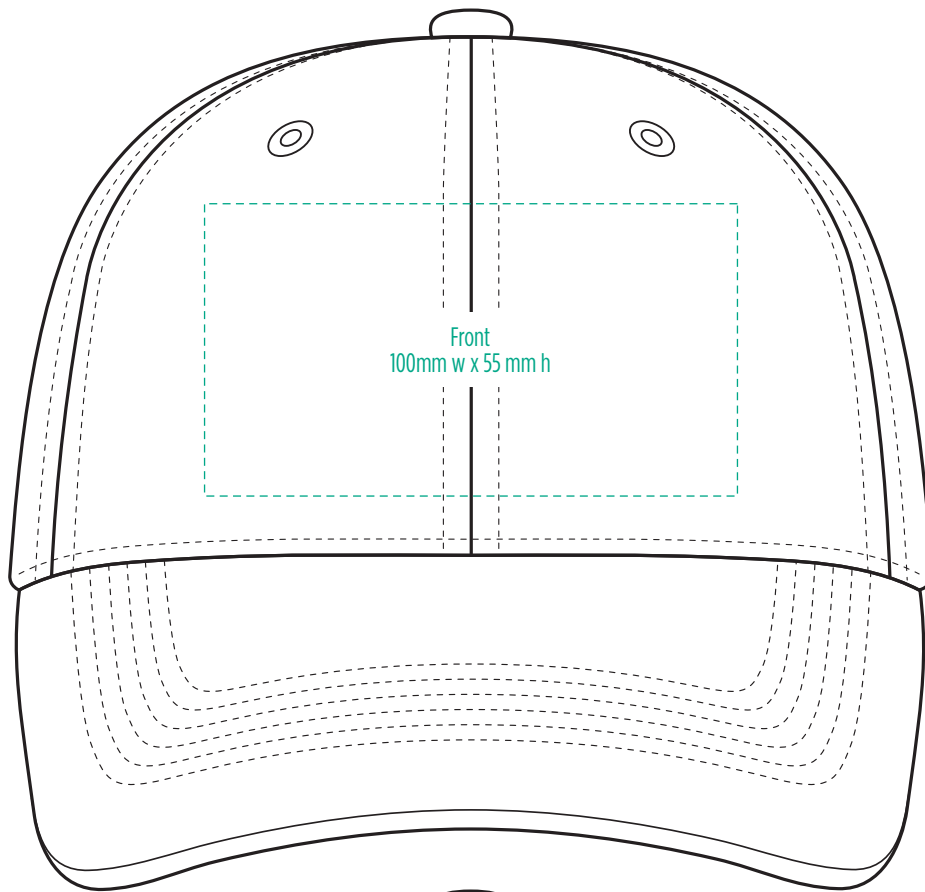

4399

COLOURWAYS

COLOUR

NOTE:
The maximum decoration area is a guide only and is greatly dependant on the logo shape.

NOTE:
The maximum decoration area is a guide only and is greatly dependant on the logo shape.

4399

NOTE:

The maximum decoration area is a guide only and is greatly dependant on the logo shape.

SUPASUB / SUPAETCH / SUPAFLEX

[PATCH MUST BE AT LEAST 25MM X 25MM]

4399

FABRIC SWATCH

CHARCOAL HEATHER/BLACK