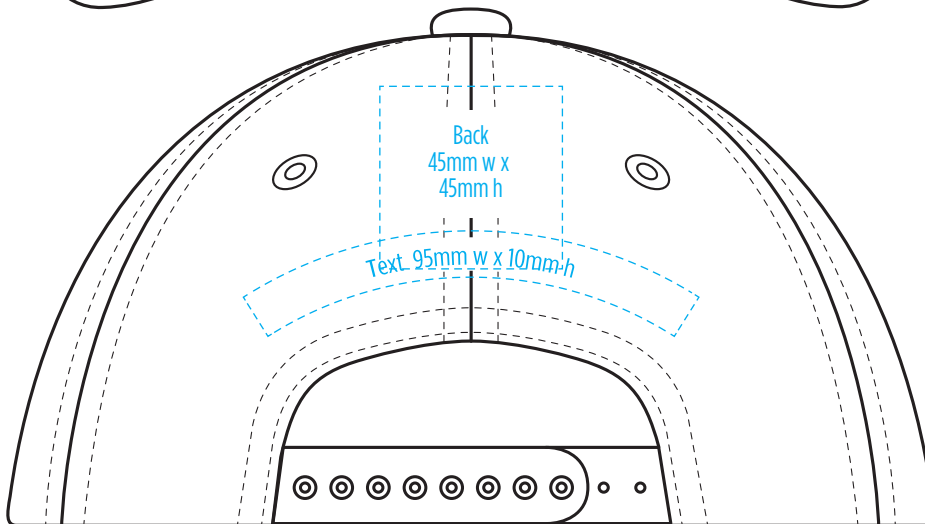

4399

COLOURWAYS

COLOUR

NOTE:
The maximum decoration area is a guide only and is greatly dependant on the logo shape.

NOTE:
The maximum decoration area is a guide only and is greatly dependant on the logo shape.

4399

NOTE:

The maximum decoration area is a guide only and is greatly dependant on the logo shape.

SUPASUB / SUPAETCH / SUPAFLEX

[PATCH MUST BE AT LEAST 25MM X 25MM]

4399

FABRIC SWATCH

CHARCOAL HEATHER/BLACK