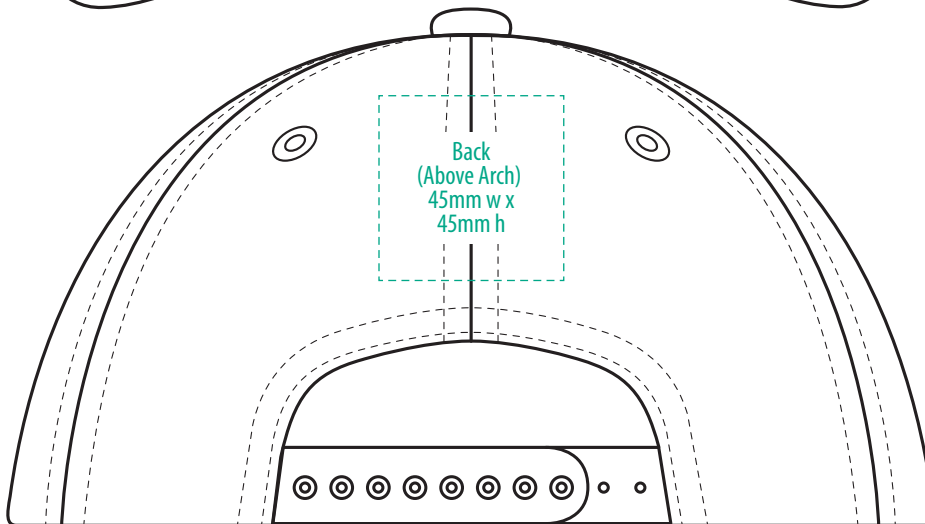

4399

COLOURWAYS

COLOUR

NOTE:
The maximum decoration area is a guide only and is greatly dependant on the logo shape.

NOTE:
The maximum decoration area is a guide only and is greatly dependant on the logo shape.

4399

NOTE:

The maximum decoration area is a guide only and is greatly dependant on the logo shape.

SUPASUB / SUPAETCH / SUPAFLEX

[PATCH MUST BE AT LEAST 25MM X 25MM]

4399

FABRIC SWATCH

CHARCOAL HEATHER/BLACK