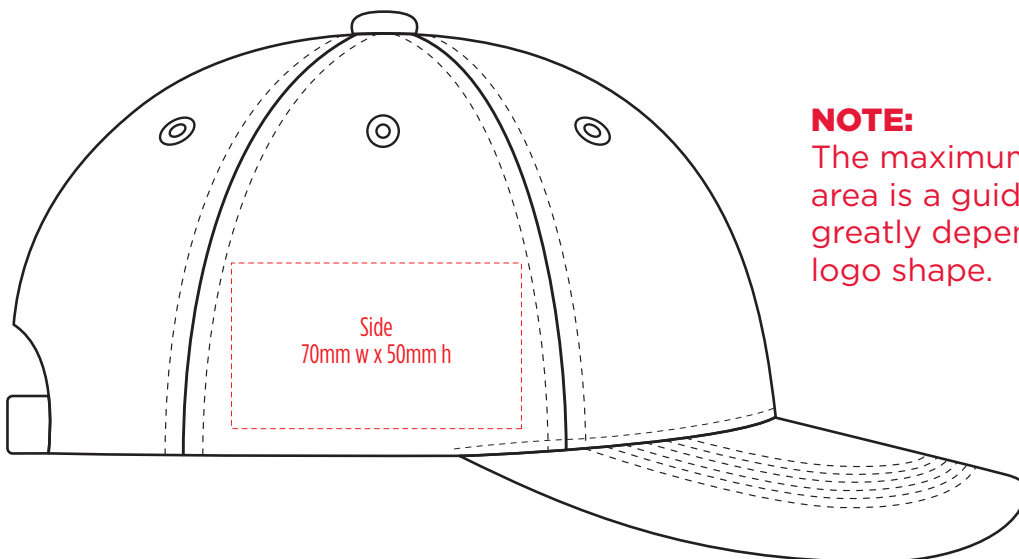

4399

COLOURWAYS

COLOUR

NOTE:
The maximum decoration area is a guide only and is greatly dependant on the logo shape.

NOTE:
The maximum decoration area is a guide only and is greatly dependant on the logo shape.

4399

NOTE:

The maximum decoration area is a guide only and is greatly dependant on the logo shape.

SUPASUB / SUPAETCH / SUPAFLEX

[PATCH MUST BE AT LEAST 25MM X 25MM]

4399

FABRIC SWATCH

CHARCOAL HEATHER/BLACK