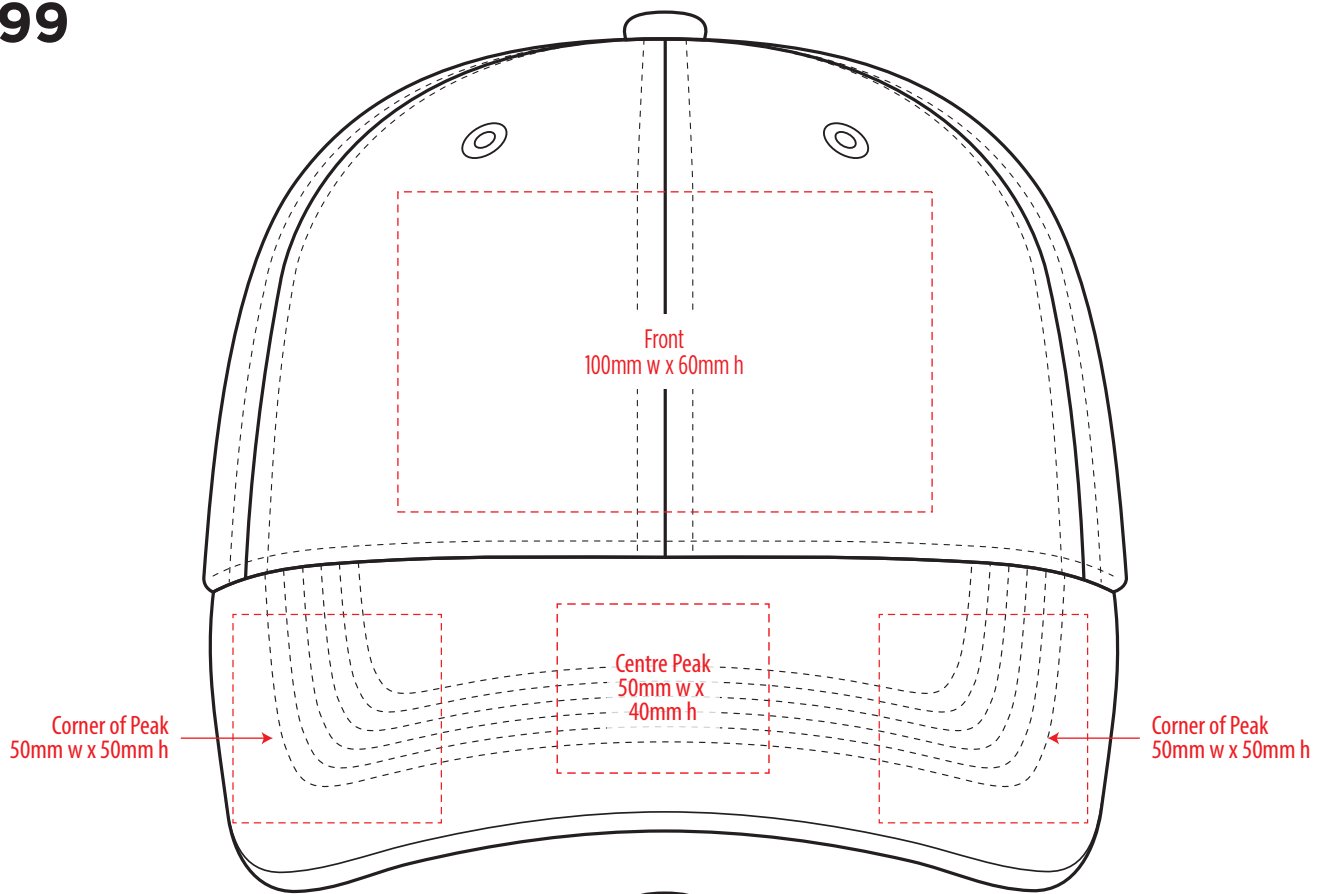

4399

COLOURWAYS

COLOUR

NOTE:
The maximum decoration area is a guide only and is greatly dependant on the logo shape.

NOTE:
The maximum decoration area is a guide only and is greatly dependant on the logo shape.

4399

NOTE:

The maximum decoration area is a guide only and is greatly dependant on the logo shape.

SUPASUB / SUPAETCH / SUPAFLEX

[PATCH MUST BE AT LEAST 25MM X 25MM]

4399

FABRIC SWATCH

CHARCOAL HEATHER/BLACK