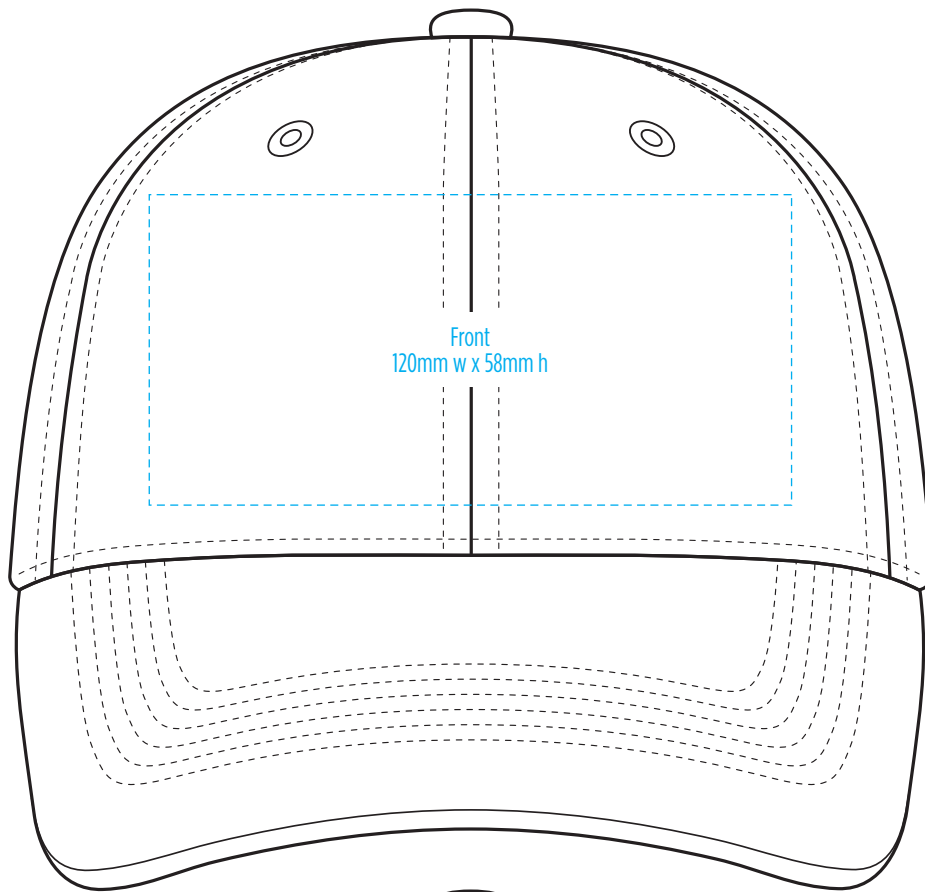

4399

COLOURWAYS

COLOUR

NOTE:
The maximum decoration area is a guide only and is greatly dependant on the logo shape.

NOTE:
The maximum decoration area is a guide only and is greatly dependant on the logo shape.

4399

NOTE:

The maximum decoration area is a guide only and is greatly dependant on the logo shape.

SUPASUB / SUPAETCH / SUPAFLEX

[PATCH MUST BE AT LEAST 25MM X 25MM]

4399

FABRIC SWATCH

CHARCOAL HEATHER/BLACK