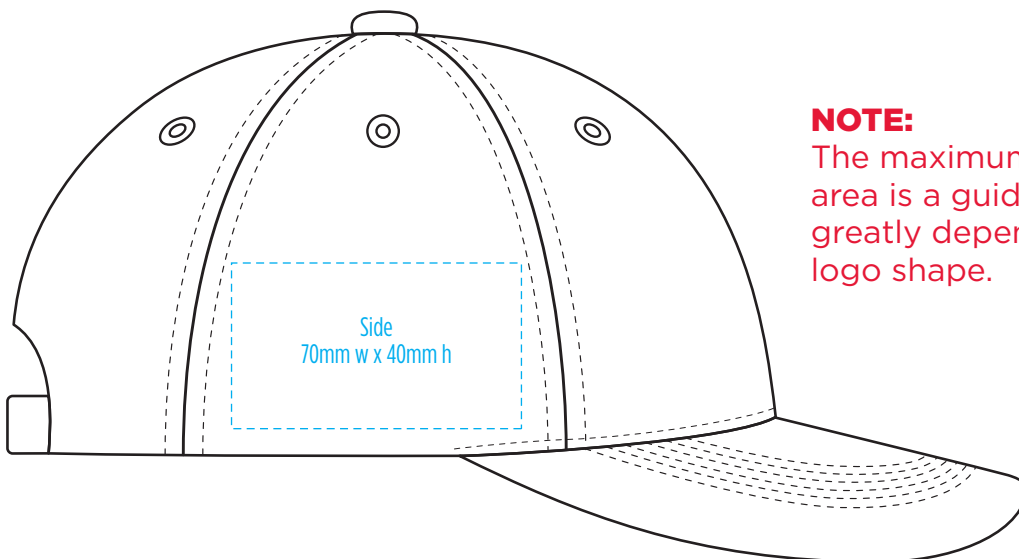

4399

COLOURWAYS

COLOUR

NOTE:
The maximum decoration area is a guide only and is greatly dependant on the logo shape.

NOTE:
The maximum decoration area is a guide only and is greatly dependant on the logo shape.

4399

NOTE:

The maximum decoration area is a guide only and is greatly dependant on the logo shape.

SUPASUB / SUPAETCH / SUPAFLEX

[PATCH MUST BE AT LEAST 25MM X 25MM]

4399

FABRIC SWATCH

CHARCOAL HEATHER/BLACK