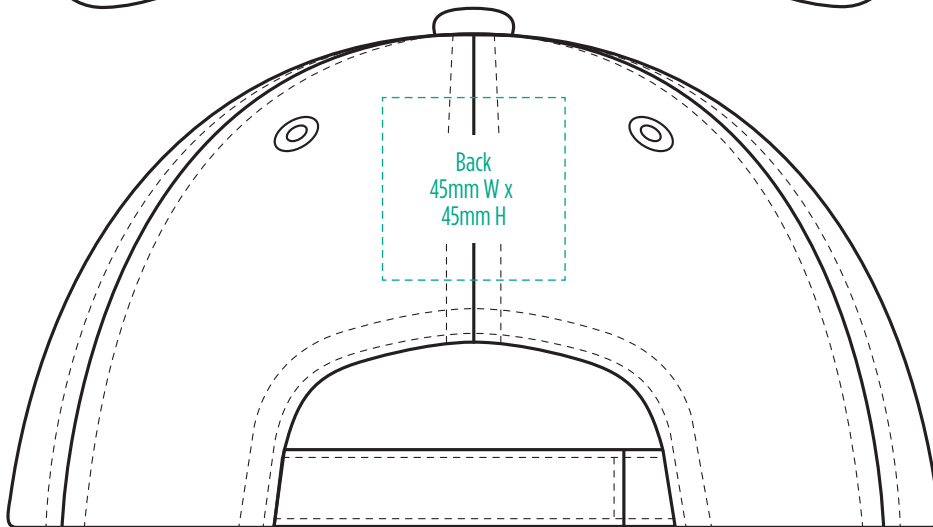

8007

COLOURWAYS

COLOUR

NOTE:
The maximum decoration area is a guide only and is greatly dependant on the logo shape.

EMBROIDERY

NOTE:
The maximum decoration area is a guide only and is greatly dependant on the logo shape.

NOTE:
The maximum decoration area is a guide only and is greatly dependant on the logo shape.

SUPASUB / SUPAETCH / SUPAFLEX

[PATCH MUST BE AT LEAST 25MM X 25MM]

8007

FABRIC SWATCH

BLACK

BLACK

Pantone colours are provided as a reference only and are based on closest match. Actual product colour may differ. If a precise colour match is required we recommend ordering a sample.