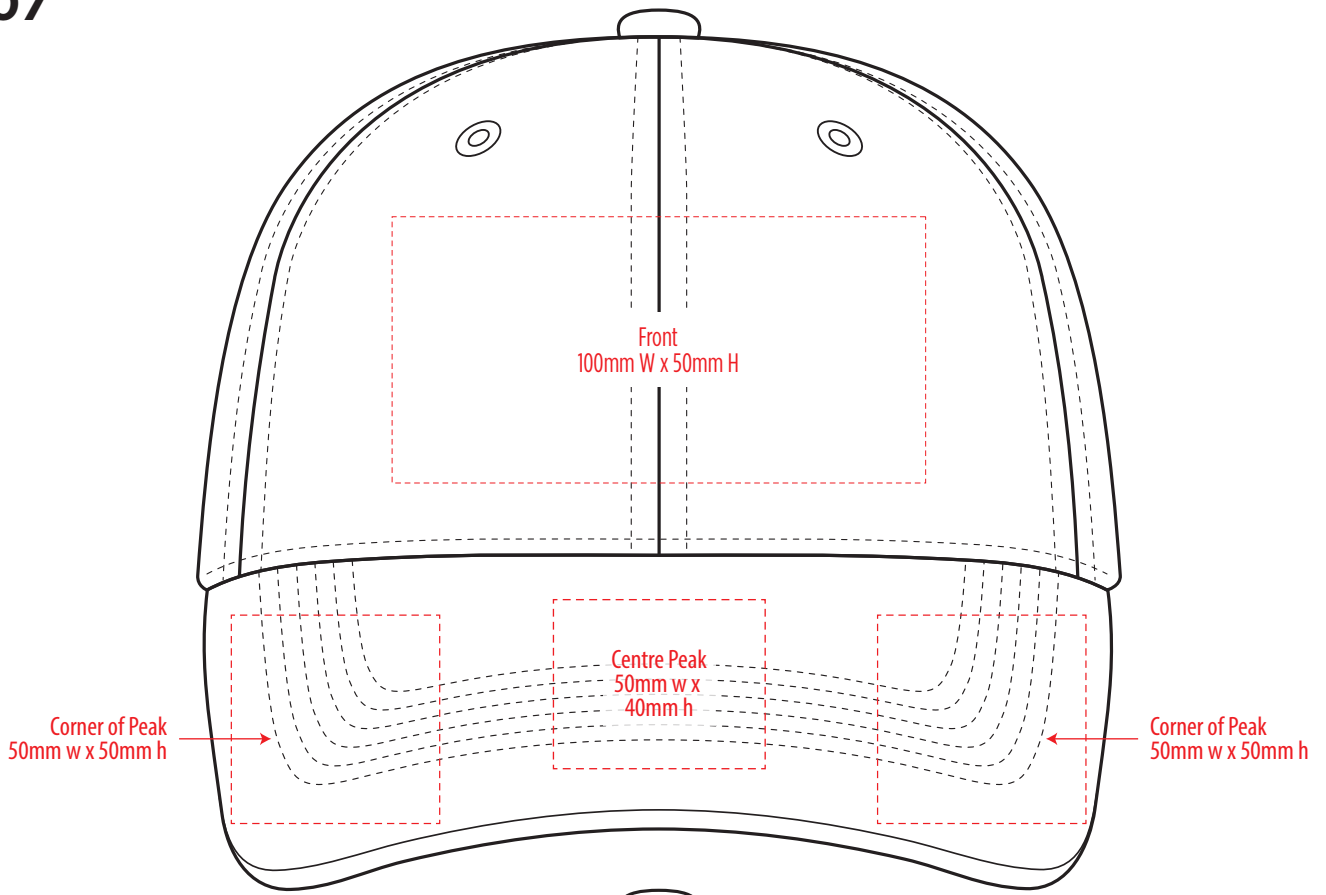

8007

COLOURWAYS

COLOUR

NOTE:
The maximum decoration area is a guide only and is greatly dependant on the logo shape.

EMBROIDERY

NOTE:
The maximum decoration area is a guide only and is greatly dependant on the logo shape.

NOTE:
The maximum decoration area is a guide only and is greatly dependant on the logo shape.

SUPASUB / SUPAETCH / SUPAFLEX

[PATCH MUST BE AT LEAST 25MM X 25MM]

8007

FABRIC SWATCH

BLACK

BLACK

Pantone colours are provided as a reference only and are based on closest match. Actual product colour may differ. If a precise colour match is required we recommend ordering a sample.