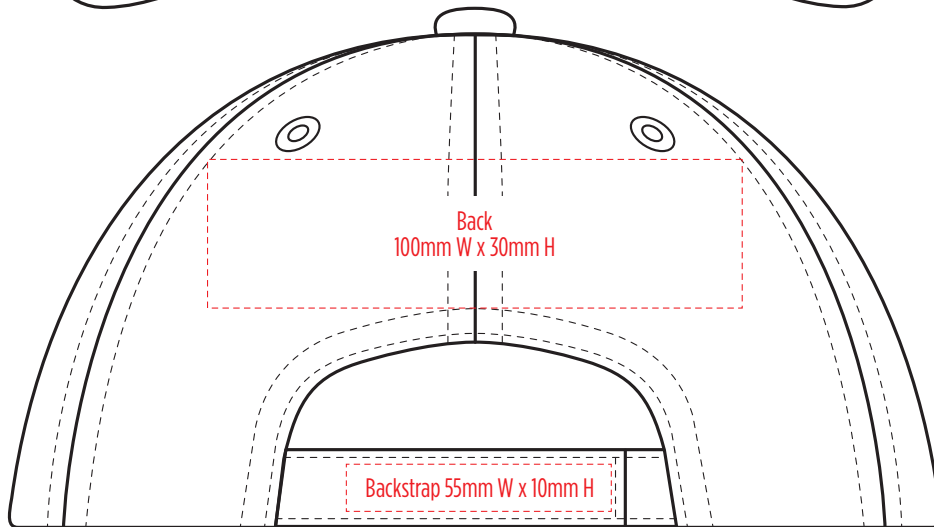

8007

COLOURWAYS

COLOUR

NOTE:
The maximum decoration area is a guide only and is greatly dependant on the logo shape.

EMBROIDERY

NOTE:
The maximum decoration area is a guide only and is greatly dependant on the logo shape.

NOTE:
The maximum decoration area is a guide only and is greatly dependant on the logo shape.

SUPASUB / SUPAETCH / SUPAFLEX

[PATCH MUST BE AT LEAST 25MM X 25MM]

8007

FABRIC SWATCH

BLACK

BLACK

Pantone colours are provided as a reference only and are based on closest match. Actual product colour may differ. If a precise colour match is required we recommend ordering a sample.