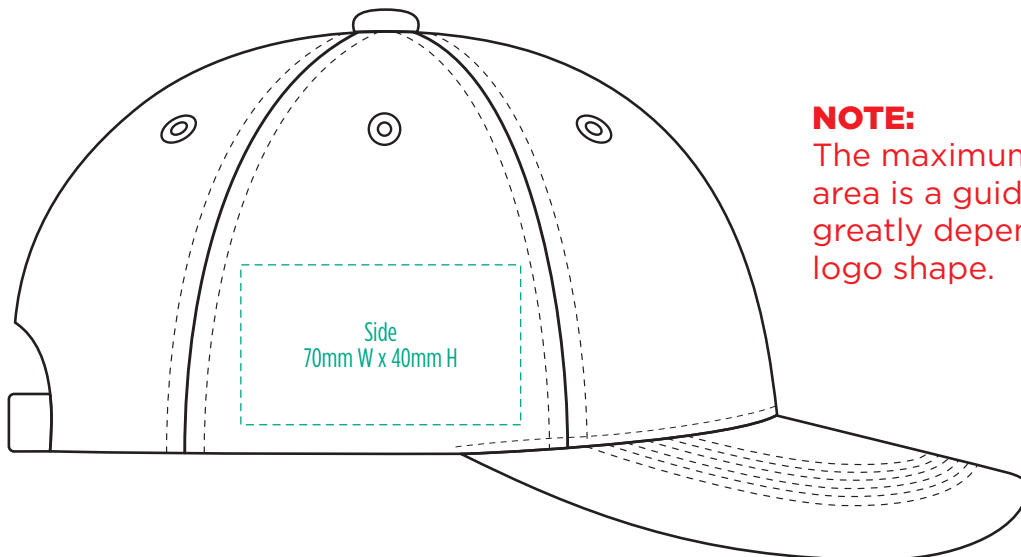

8007

COLOURWAYS

COLOUR

NOTE:
The maximum decoration area is a guide only and is greatly dependant on the logo shape.

EMBROIDERY

NOTE:
The maximum decoration area is a guide only and is greatly dependant on the logo shape.

NOTE:
The maximum decoration area is a guide only and is greatly dependant on the logo shape.

SUPASUB / SUPAETCH / SUPAFLEX

[PATCH MUST BE AT LEAST 25MM X 25MM]

8007

FABRIC SWATCH

BLACK

BLACK

Pantone colours are provided as a reference only and are based on closest match. Actual product colour may differ. If a precise colour match is required we recommend ordering a sample.