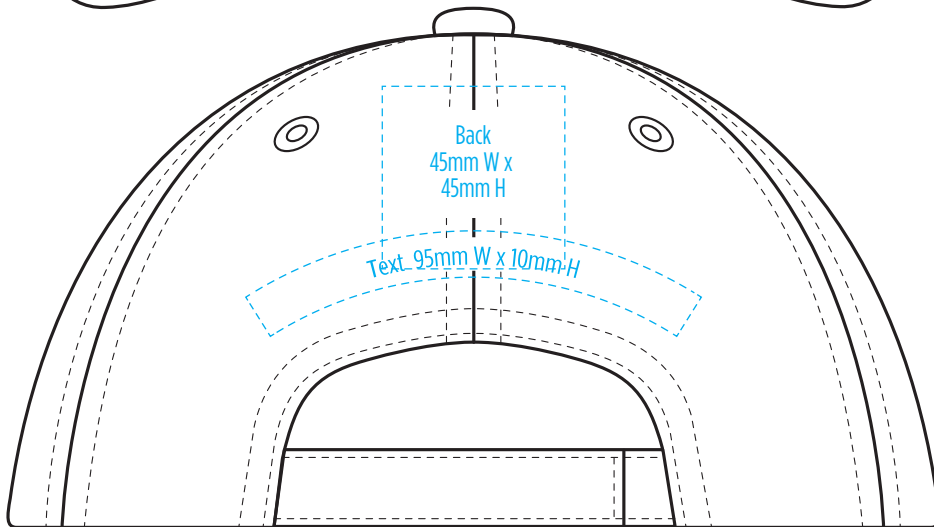

8007

COLOURWAYS

COLOUR

NOTE:
The maximum decoration area is a guide only and is greatly dependant on the logo shape.

EMBROIDERY

NOTE:
The maximum decoration area is a guide only and is greatly dependant on the logo shape.

NOTE:
The maximum decoration area is a guide only and is greatly dependant on the logo shape.

SUPASUB / SUPAETCH / SUPAFLEX

[PATCH MUST BE AT LEAST 25MM X 25MM]

8007

FABRIC SWATCH

BLACK

BLACK

Pantone colours are provided as a reference only and are based on closest match. Actual product colour may differ. If a precise colour match is required we recommend ordering a sample.