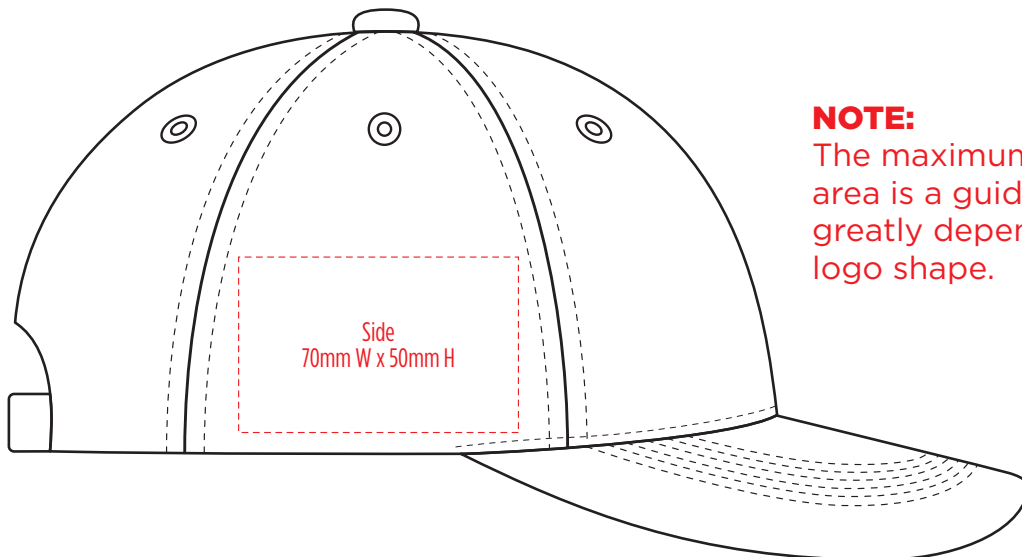

8007

COLOURWAYS

COLOUR

NOTE:
The maximum decoration area is a guide only and is greatly dependant on the logo shape.

EMBROIDERY

NOTE:
The maximum decoration area is a guide only and is greatly dependant on the logo shape.

NOTE:
The maximum decoration area is a guide only and is greatly dependant on the logo shape.

SUPASUB / SUPAETCH / SUPAFLEX

[PATCH MUST BE AT LEAST 25MM X 25MM]

8007

FABRIC SWATCH

BLACK

BLACK

Pantone colours are provided as a reference only and are based on closest match. Actual product colour may differ. If a precise colour match is required we recommend ordering a sample.