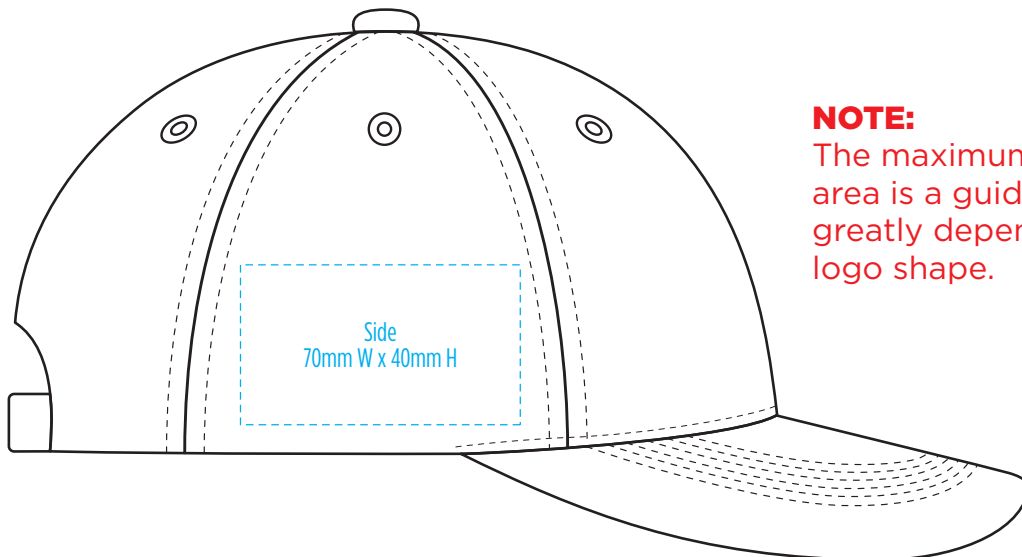

8007

COLOURWAYS

COLOUR

NOTE:
The maximum decoration area is a guide only and is greatly dependant on the logo shape.

EMBROIDERY

NOTE:
The maximum decoration area is a guide only and is greatly dependant on the logo shape.

NOTE:
The maximum decoration area is a guide only and is greatly dependant on the logo shape.

SUPASUB / SUPAETCH / SUPAFLEX

[PATCH MUST BE AT LEAST 25MM X 25MM]

8007

FABRIC SWATCH

BLACK

BLACK

Pantone colours are provided as a reference only and are based on closest match. Actual product colour may differ. If a precise colour match is required we recommend ordering a sample.