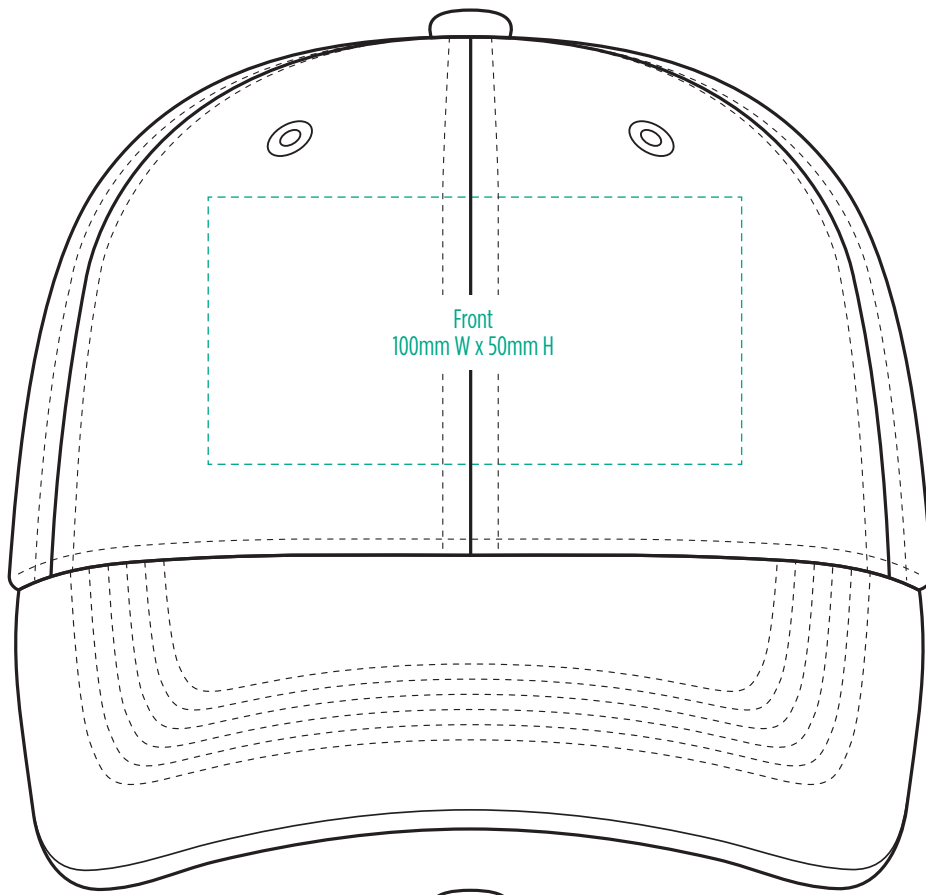

8007

COLOURWAYS

COLOUR

NOTE:
The maximum decoration area is a guide only and is greatly dependant on the logo shape.

EMBROIDERY

NOTE:
The maximum decoration area is a guide only and is greatly dependant on the logo shape.

NOTE:
The maximum decoration area is a guide only and is greatly dependant on the logo shape.

SUPASUB / SUPAETCH / SUPAFLEX

[PATCH MUST BE AT LEAST 25MM X 25MM]

8007

FABRIC SWATCH

BLACK

BLACK

Pantone colours are provided as a reference only and are based on closest match. Actual product colour may differ. If a precise colour match is required we recommend ordering a sample.