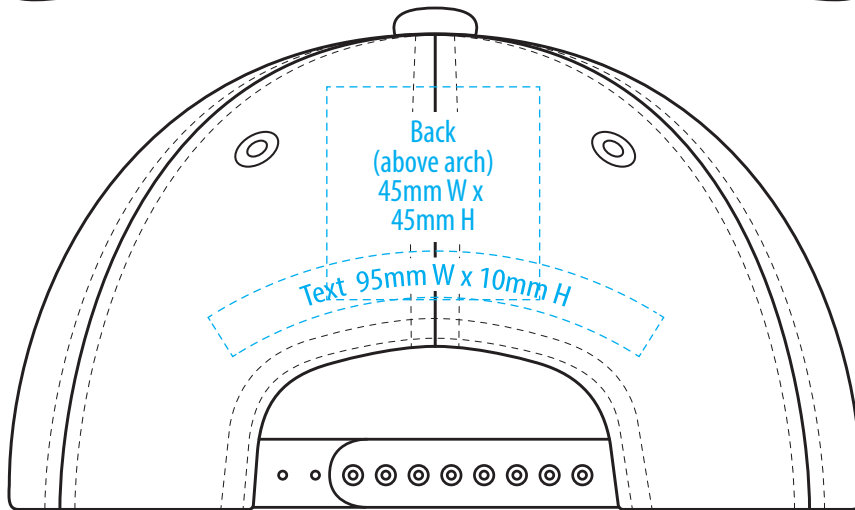

# A1100

**NOTE:**

The maximum decoration area is a guide only and is greatly dependant on the logo shape.

-----  
SUPASUB/SUPAETCH/SUPAFLEX

# A1100

**NOTE:**

The maximum decoration area is a guide only and is greatly dependant on the logo shape.

# A1100

**NOTE:**

The maximum decoration area is a guide only and is greatly dependant on the logo shape.

-----  
EMBROIDERY