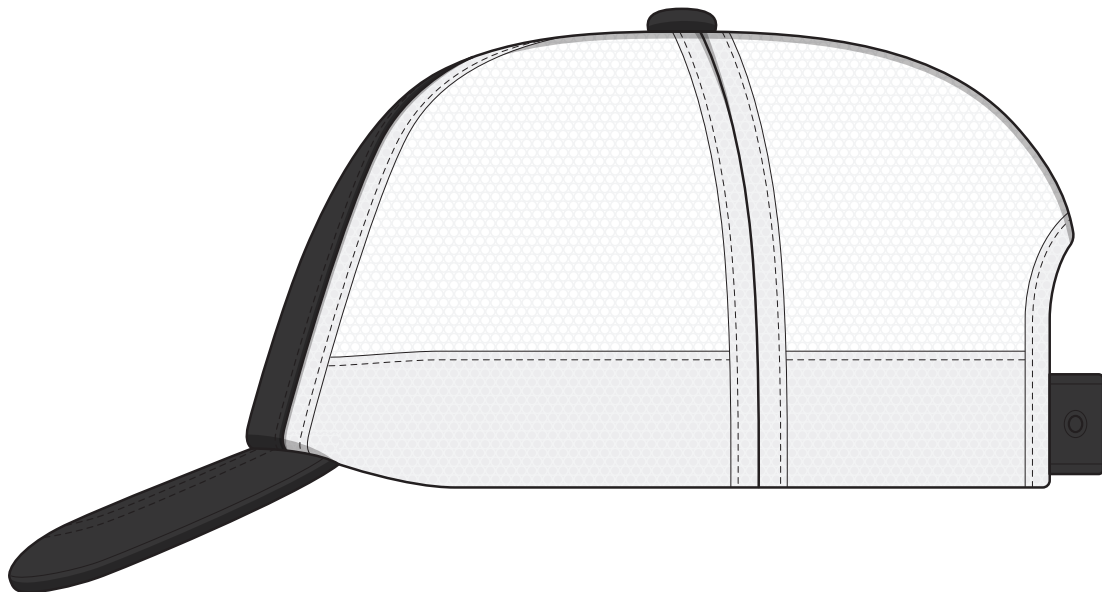

A2000

COLOUR

A2000

NOTE:

The maximum decoration area is a guide only and is greatly dependant on the logo shape.

EMBROIDERY

A2000

NOTE:

The maximum decoration area is a guide only and is greatly dependant on the logo shape.

SUPACLOUR

A2000

NOTE:

The maximum decoration area is a guide only and is greatly dependant on the logo shape.

SUPASUB/SUPAETCH/SUPAFLEX