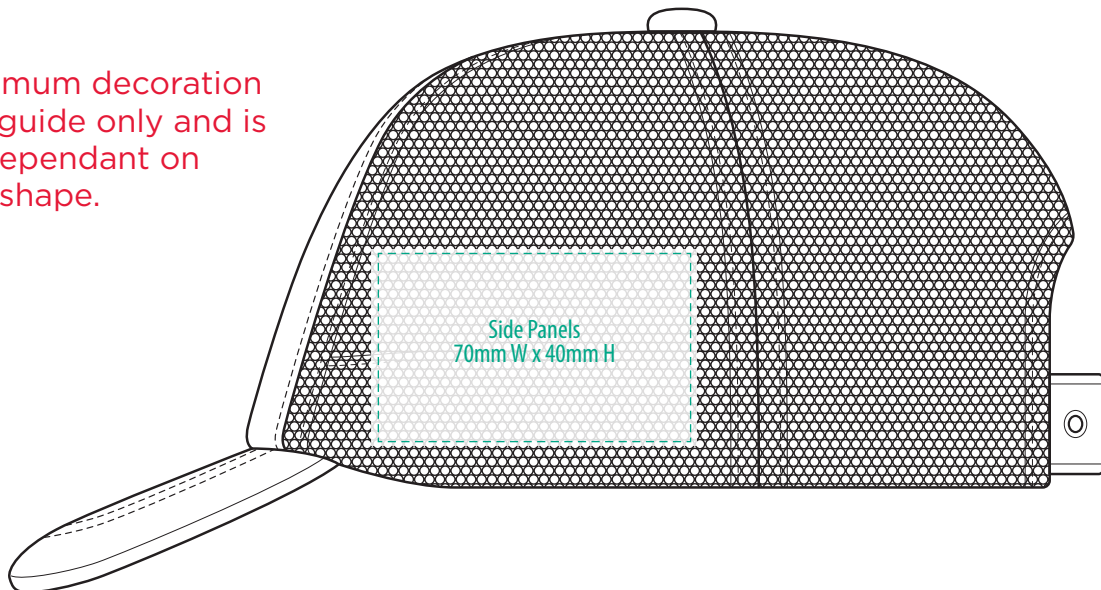

A2000

COLOUR

A2000

NOTE:

The maximum decoration area is a guide only and is greatly dependant on the logo shape.

EMBROIDERY

A2000

NOTE:

The maximum decoration area is a guide only and is greatly dependant on the logo shape.

SUPACLOUR

A2000

NOTE:

The maximum decoration area is a guide only and is greatly dependant on the logo shape.

SUPASUB/SUPAETCH/SUPAFLEX