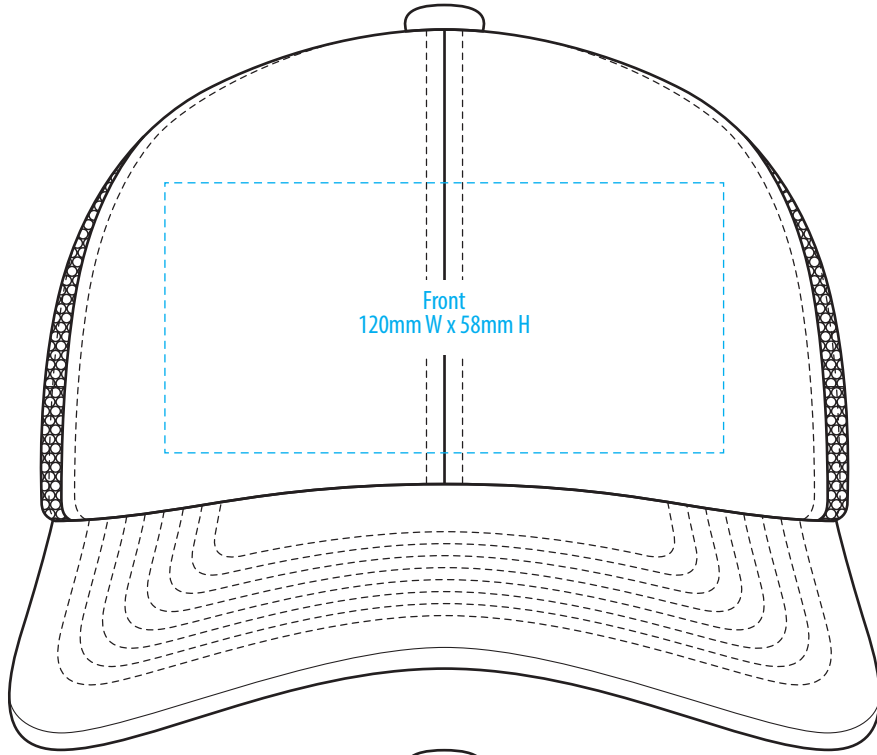

A2000

COLOUR

A2000

NOTE:

The maximum decoration area is a guide only and is greatly dependant on the logo shape.

EMBROIDERY

A2000

NOTE:

The maximum decoration area is a guide only and is greatly dependant on the logo shape.

SUPACLOUR

A2000

NOTE:

The maximum decoration area is a guide only and is greatly dependant on the logo shape.

SUPASUB/SUPAETCH/SUPAFLEX