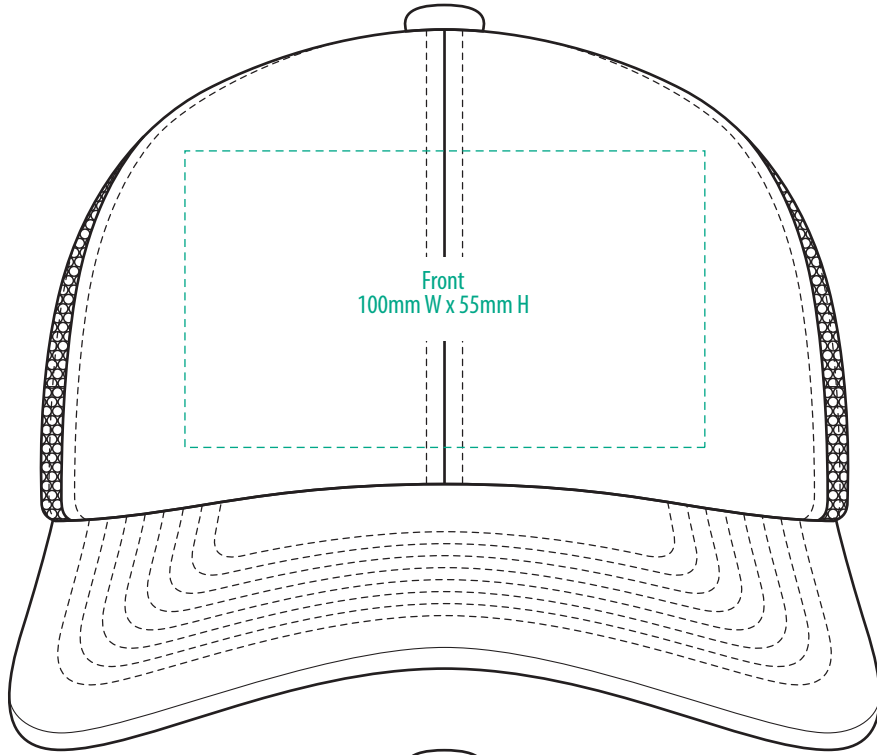

A2000

COLOUR

A2000

NOTE:

The maximum decoration area is a guide only and is greatly dependant on the logo shape.

EMBROIDERY

A2000

NOTE:

The maximum decoration area is a guide only and is greatly dependant on the logo shape.

SUPACLOUR

A2000

NOTE:

The maximum decoration area is a guide only and is greatly dependant on the logo shape.

SUPASUB/SUPAETCH/SUPAFLEX