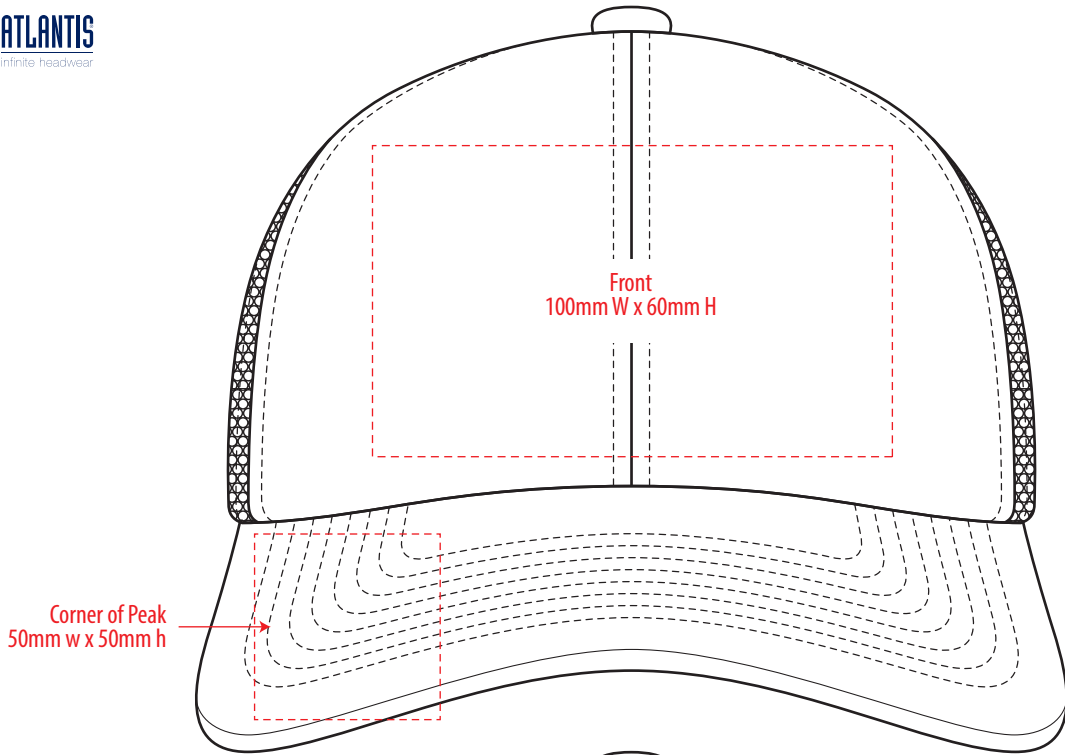

A2000

COLOUR

A2000

NOTE:

The maximum decoration area is a guide only and is greatly dependant on the logo shape.

EMBROIDERY

A2000

NOTE:

The maximum decoration area is a guide only and is greatly dependant on the logo shape.

SUPACLOUR

A2000

NOTE:

The maximum decoration area is a guide only and is greatly dependant on the logo shape.

SUPASUB/SUPAETCH/SUPAFLEX