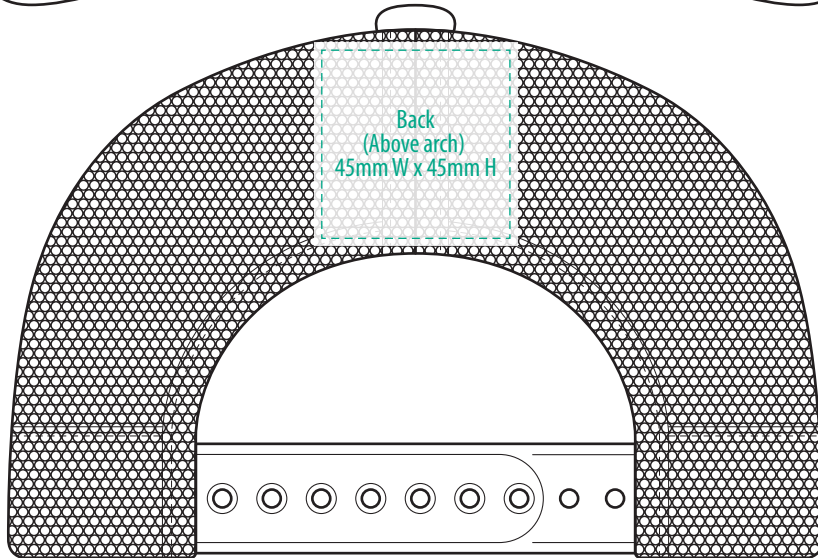

A2000

COLOUR

A2000

NOTE:

The maximum decoration area is a guide only and is greatly dependant on the logo shape.

EMBROIDERY

A2000

NOTE:

The maximum decoration area is a guide only and is greatly dependant on the logo shape.

SUPACLOUR

A2000

NOTE:

The maximum decoration area is a guide only and is greatly dependant on the logo shape.

SUPASUB/SUPAETCH/SUPAFLEX