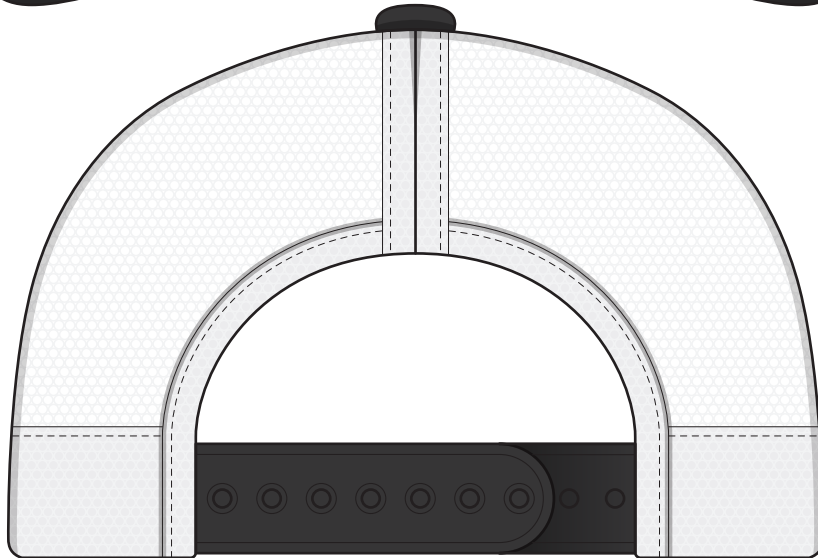

A2000

COLOUR

A2000

NOTE:

The maximum decoration area is a guide only and is greatly dependant on the logo shape.

EMBROIDERY

A2000

NOTE:

The maximum decoration area is a guide only and is greatly dependant on the logo shape.

SUPACLOUR

A2000

NOTE:

The maximum decoration area is a guide only and is greatly dependant on the logo shape.

SUPASUB/SUPAETCH/SUPAFLEX