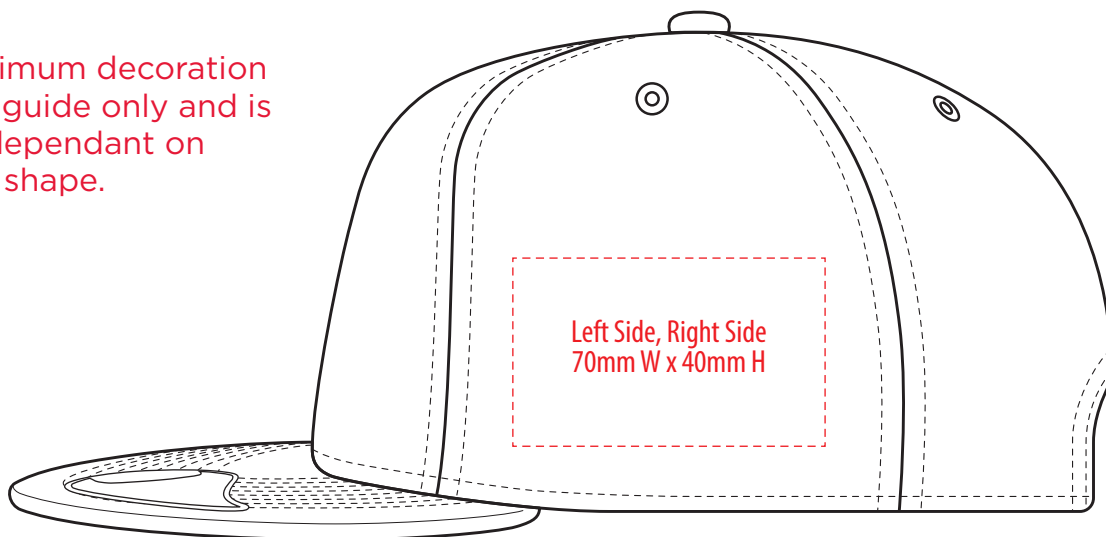

A3000

COLOUR

A3000

NOTE:

The maximum decoration area is a guide only and is greatly dependant on the logo shape.

EMBROIDERY

A3000

NOTE:

The maximum decoration area is a guide only and is greatly dependant on the logo shape.

A3000

NOTE:

The maximum decoration area is a guide only and is greatly dependant on the logo shape.

SUPASUB/SUPAETCH/SUPAFLEX