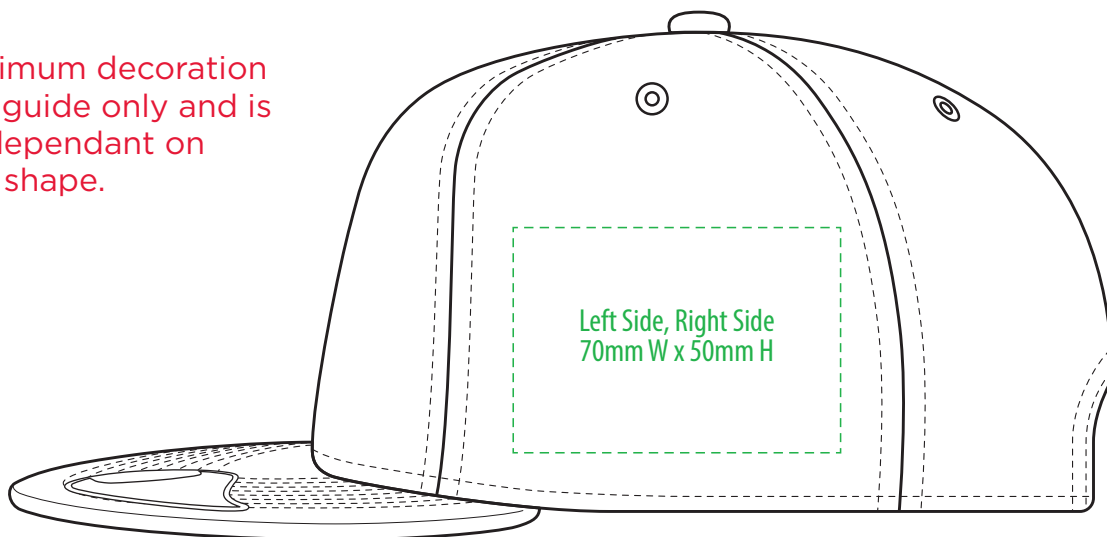

A3000

COLOUR

A3000

NOTE:

The maximum decoration area is a guide only and is greatly dependant on the logo shape.

EMBROIDERY

A3000

NOTE:

The maximum decoration area is a guide only and is greatly dependant on the logo shape.

A3000

NOTE:

The maximum decoration area is a guide only and is greatly dependant on the logo shape.

SUPASUB/SUPAETCH/SUPAFLEX