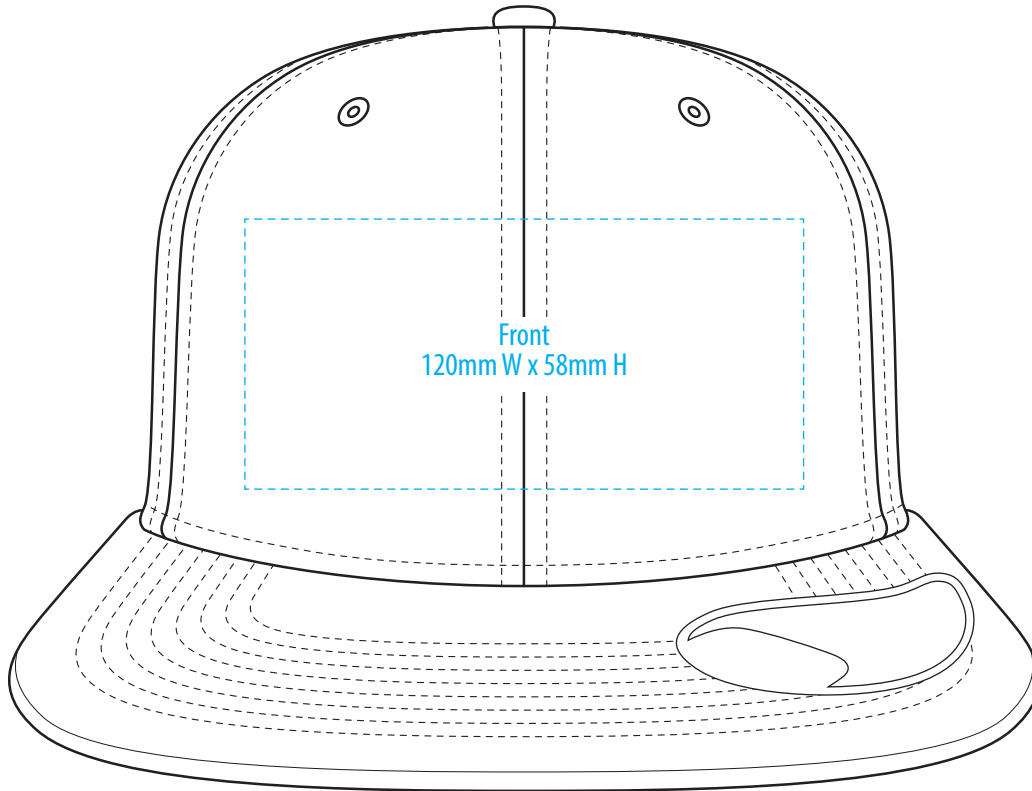

A3000

COLOUR

A3000

NOTE:

The maximum decoration area is a guide only and is greatly dependant on the logo shape.

EMBROIDERY

A3000

NOTE:

The maximum decoration area is a guide only and is greatly dependant on the logo shape.

A3000

NOTE:

The maximum decoration area is a guide only and is greatly dependant on the logo shape.

SUPASUB/SUPAETCH/SUPAFLEX