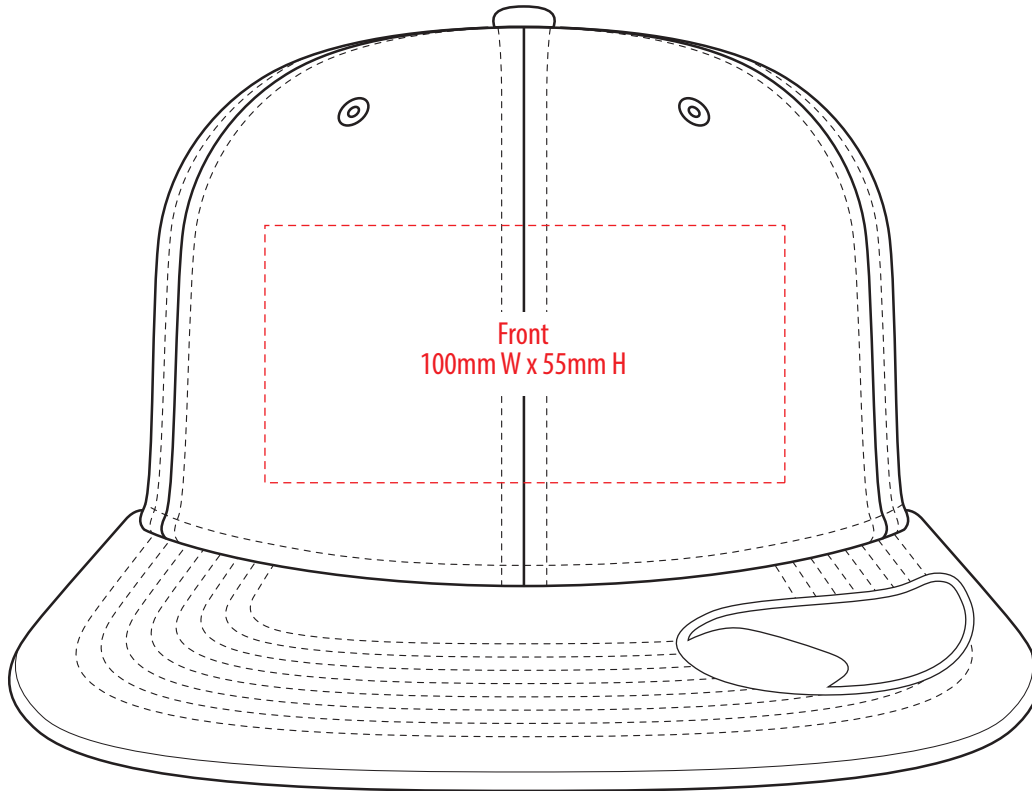

A3000

COLOUR

A3000

NOTE:

The maximum decoration area is a guide only and is greatly dependant on the logo shape.

EMBROIDERY

A3000

NOTE:

The maximum decoration area is a guide only and is greatly dependant on the logo shape.

A3000

NOTE:

The maximum decoration area is a guide only and is greatly dependant on the logo shape.

SUPASUB/SUPAETCH/SUPAFLEX