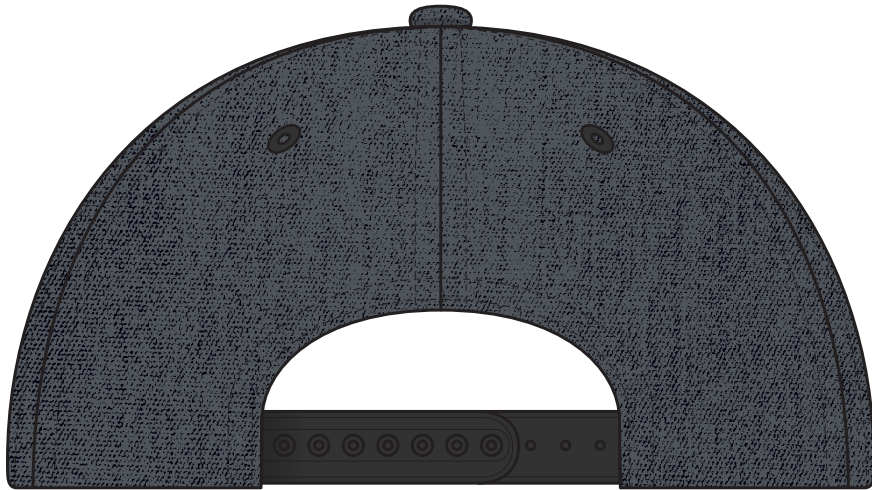

A3000

COLOUR

A3000

NOTE:

The maximum decoration area is a guide only and is greatly dependant on the logo shape.

EMBROIDERY

A3000

NOTE:

The maximum decoration area is a guide only and is greatly dependant on the logo shape.

A3000

NOTE:

The maximum decoration area is a guide only and is greatly dependant on the logo shape.

SUPASUB/SUPAETCH/SUPAFLEX