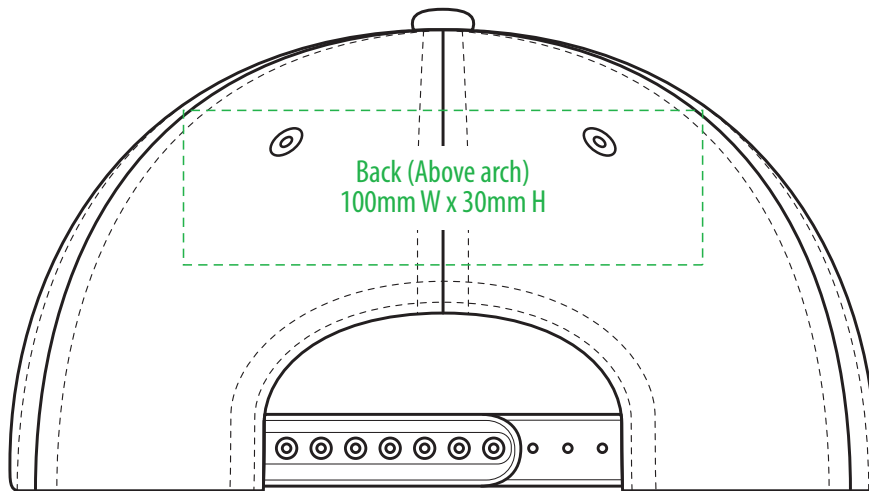

A3000

COLOUR

A3000

NOTE:

The maximum decoration area is a guide only and is greatly dependant on the logo shape.

EMBROIDERY

A3000

NOTE:

The maximum decoration area is a guide only and is greatly dependant on the logo shape.

A3000

NOTE:

The maximum decoration area is a guide only and is greatly dependant on the logo shape.

SUPASUB/SUPAETCH/SUPAFLEX