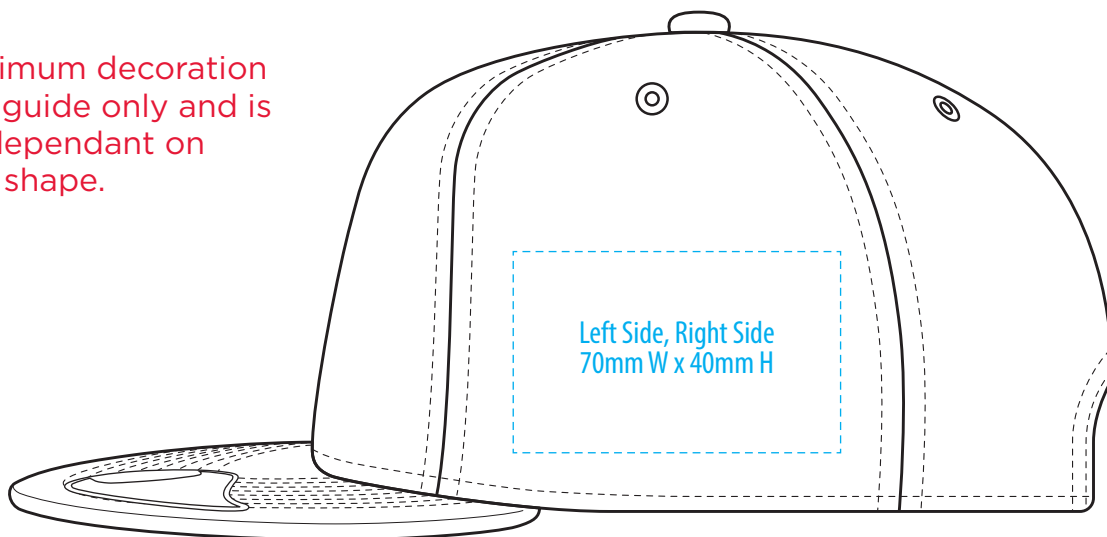

A3000

COLOUR

A3000

NOTE:

The maximum decoration area is a guide only and is greatly dependant on the logo shape.

EMBROIDERY

A3000

NOTE:

The maximum decoration area is a guide only and is greatly dependant on the logo shape.

A3000

NOTE:

The maximum decoration area is a guide only and is greatly dependant on the logo shape.

SUPASUB/SUPAETCH/SUPAFLEX