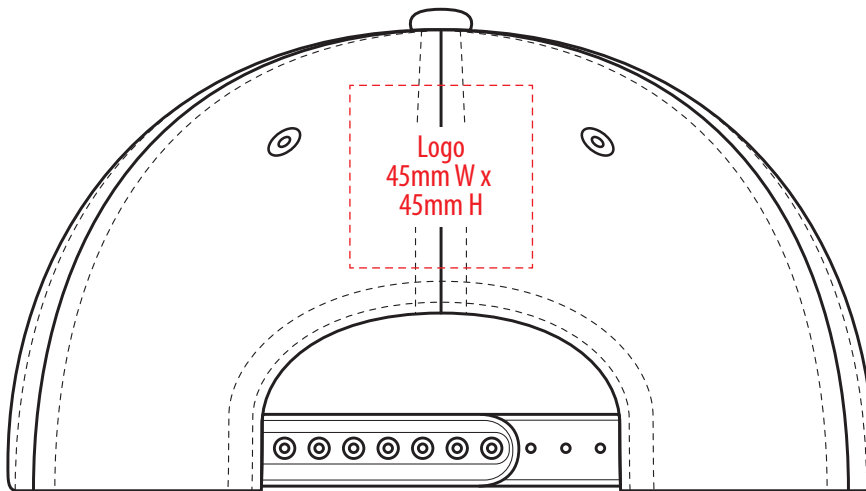

A3000

COLOUR

A3000

NOTE:

The maximum decoration area is a guide only and is greatly dependant on the logo shape.

EMBROIDERY

A3000

NOTE:

The maximum decoration area is a guide only and is greatly dependant on the logo shape.

A3000

NOTE:

The maximum decoration area is a guide only and is greatly dependant on the logo shape.

SUPASUB/SUPAETCH/SUPAFLEX