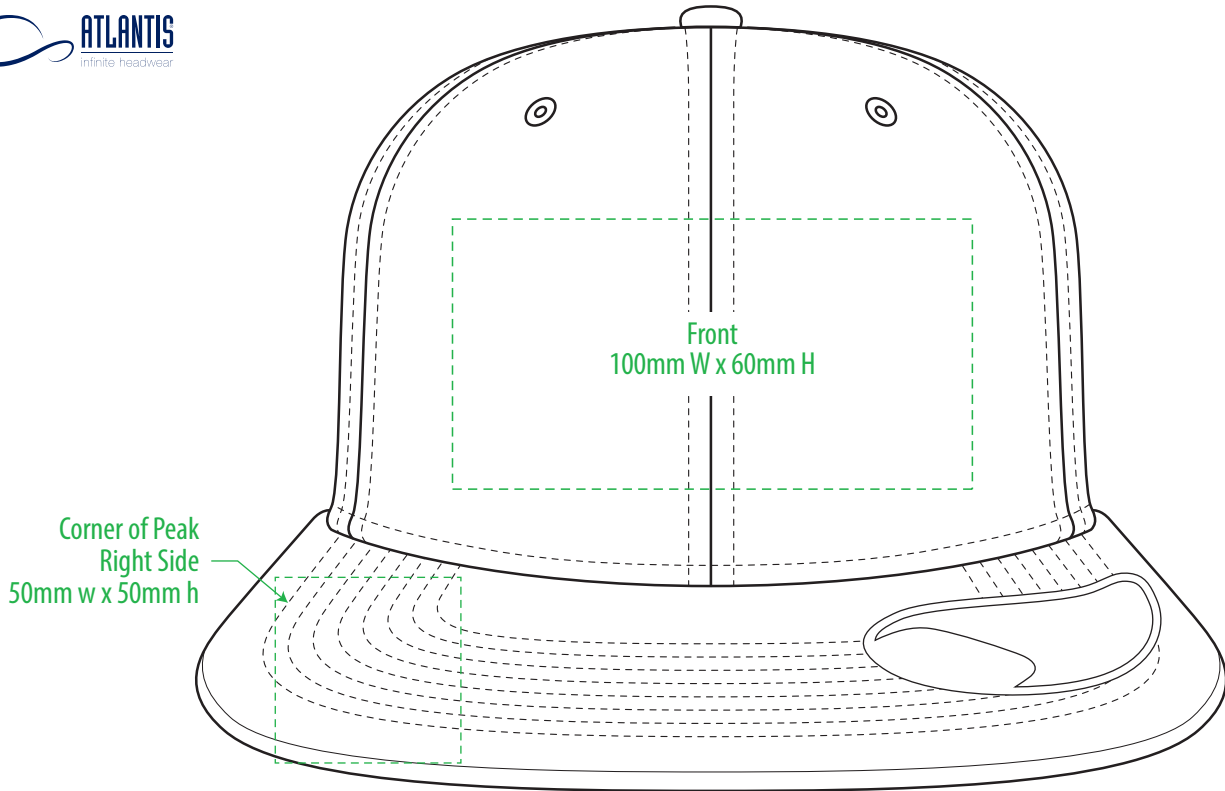

A3000

COLOUR

A3000

NOTE:

The maximum decoration area is a guide only and is greatly dependant on the logo shape.

EMBROIDERY

A3000

NOTE:

The maximum decoration area is a guide only and is greatly dependant on the logo shape.

A3000

NOTE:

The maximum decoration area is a guide only and is greatly dependant on the logo shape.

SUPASUB/SUPAETCH/SUPAFLEX