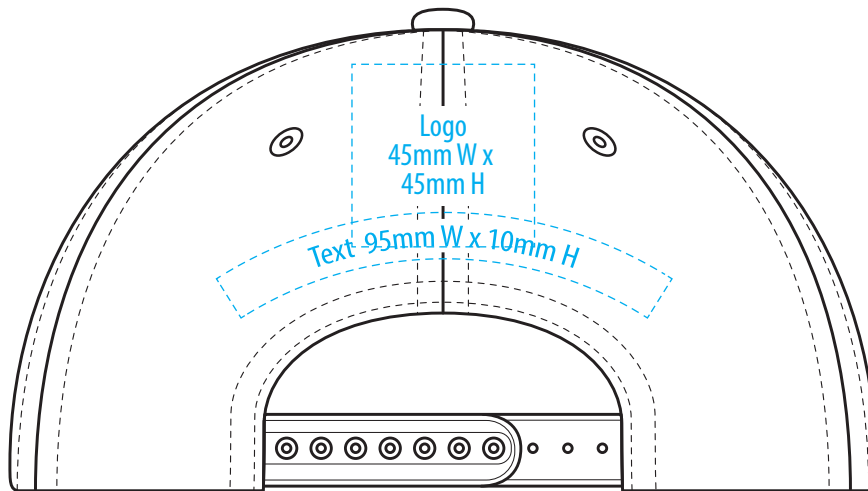

A3000

COLOUR

A3000

NOTE:

The maximum decoration area is a guide only and is greatly dependant on the logo shape.

EMBROIDERY

A3000

NOTE:

The maximum decoration area is a guide only and is greatly dependant on the logo shape.

A3000

NOTE:

The maximum decoration area is a guide only and is greatly dependant on the logo shape.

SUPASUB/SUPAETCH/SUPAFLEX