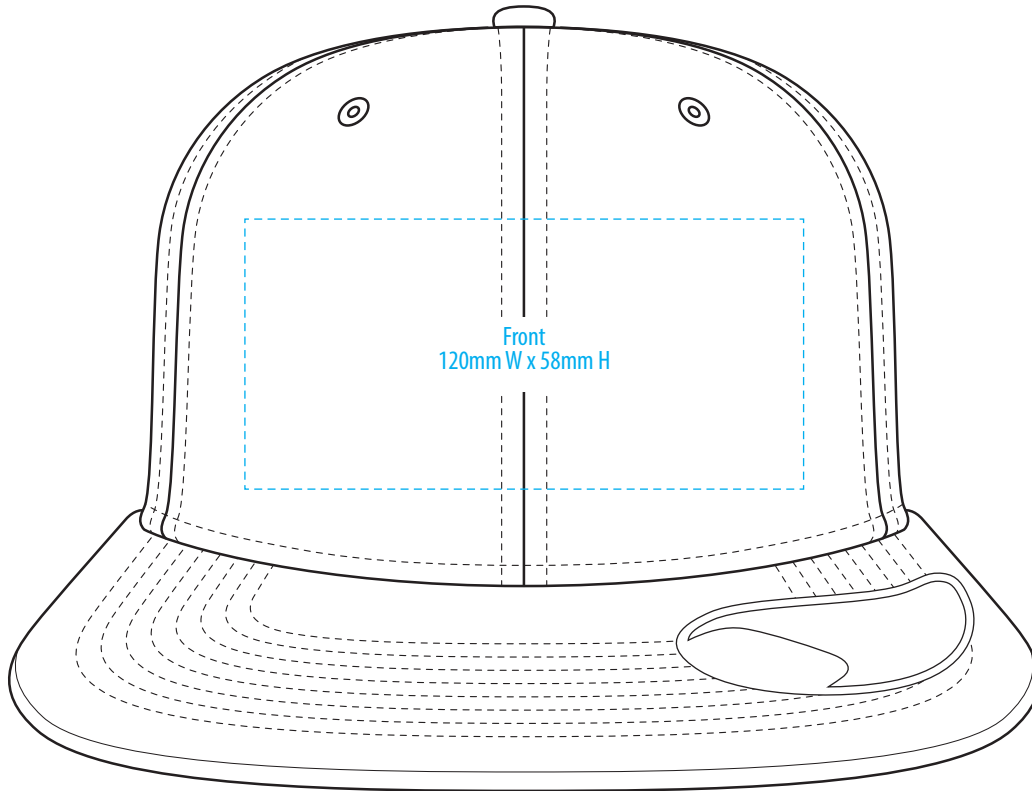

A3100

COLOUR

A3100

NOTE:

The maximum decoration area is a guide only and is greatly dependant on the logo shape.

EMBROIDERY

A3100

NOTE:

The maximum decoration area is a guide only and is greatly dependant on the logo shape.

A3100

NOTE:

The maximum decoration area is a guide only and is greatly dependant on the logo shape.

SUPASUB/SUPAETCH/SUPAFLEX