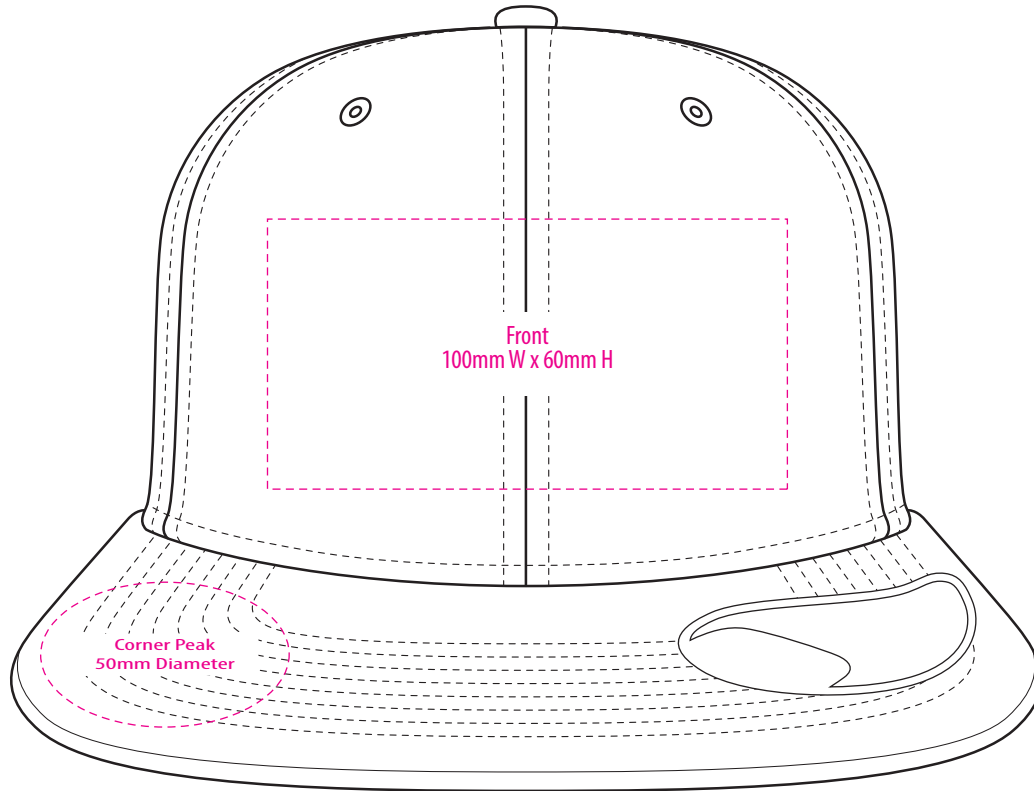

A3100

COLOUR

A3100

NOTE:

The maximum decoration area is a guide only and is greatly dependant on the logo shape.

EMBROIDERY

A3100

NOTE:

The maximum decoration area is a guide only and is greatly dependant on the logo shape.

A3100

NOTE:

The maximum decoration area is a guide only and is greatly dependant on the logo shape.

SUPASUB/SUPAETCH/SUPAFLEX