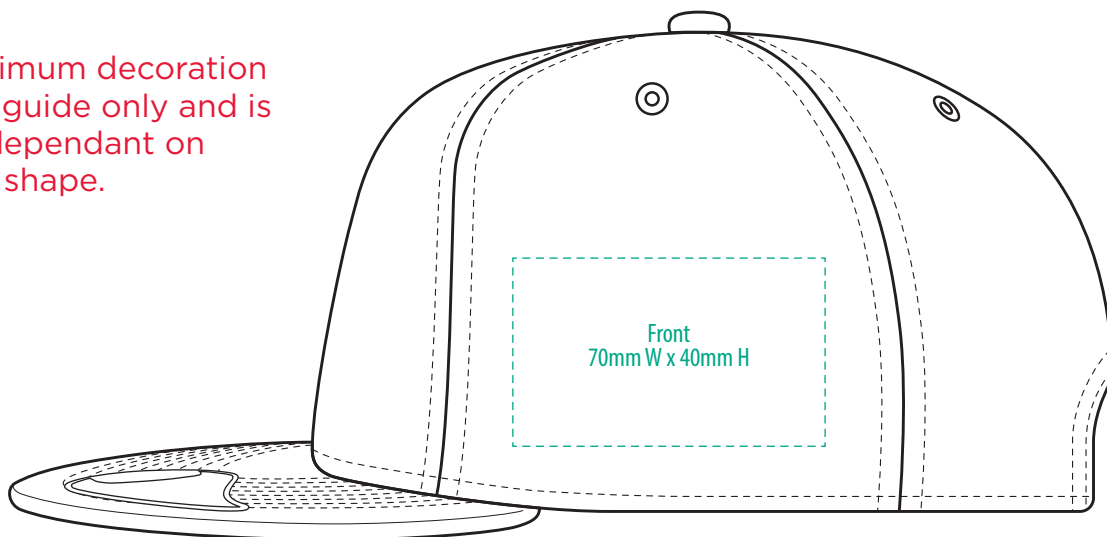

A3100

COLOUR

A3100

NOTE:

The maximum decoration area is a guide only and is greatly dependant on the logo shape.

EMBROIDERY

A3100

NOTE:

The maximum decoration area is a guide only and is greatly dependant on the logo shape.

A3100

NOTE:

The maximum decoration area is a guide only and is greatly dependant on the logo shape.

SUPASUB/SUPAETCH/SUPAFLEX