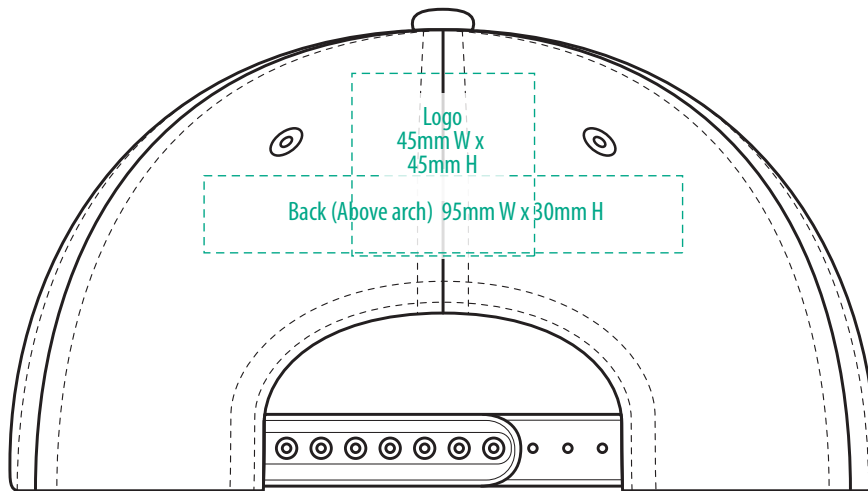

A3100

COLOUR

A3100

NOTE:

The maximum decoration area is a guide only and is greatly dependant on the logo shape.

EMBROIDERY

A3100

NOTE:

The maximum decoration area is a guide only and is greatly dependant on the logo shape.

A3100

NOTE:

The maximum decoration area is a guide only and is greatly dependant on the logo shape.

SUPASUB/SUPAETCH/SUPAFLEX