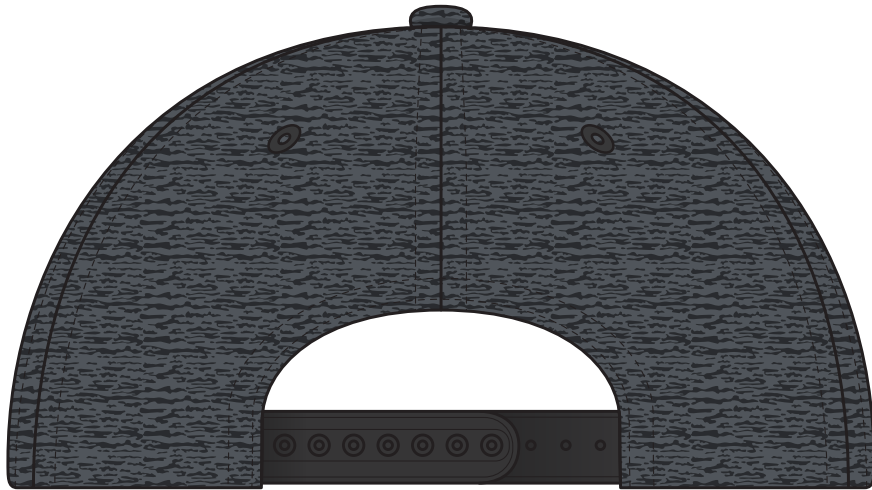

A3100

COLOUR

A3100

NOTE:

The maximum decoration area is a guide only and is greatly dependant on the logo shape.

EMBROIDERY

A3100

NOTE:

The maximum decoration area is a guide only and is greatly dependant on the logo shape.

A3100

NOTE:

The maximum decoration area is a guide only and is greatly dependant on the logo shape.

SUPASUB/SUPAETCH/SUPAFLEX