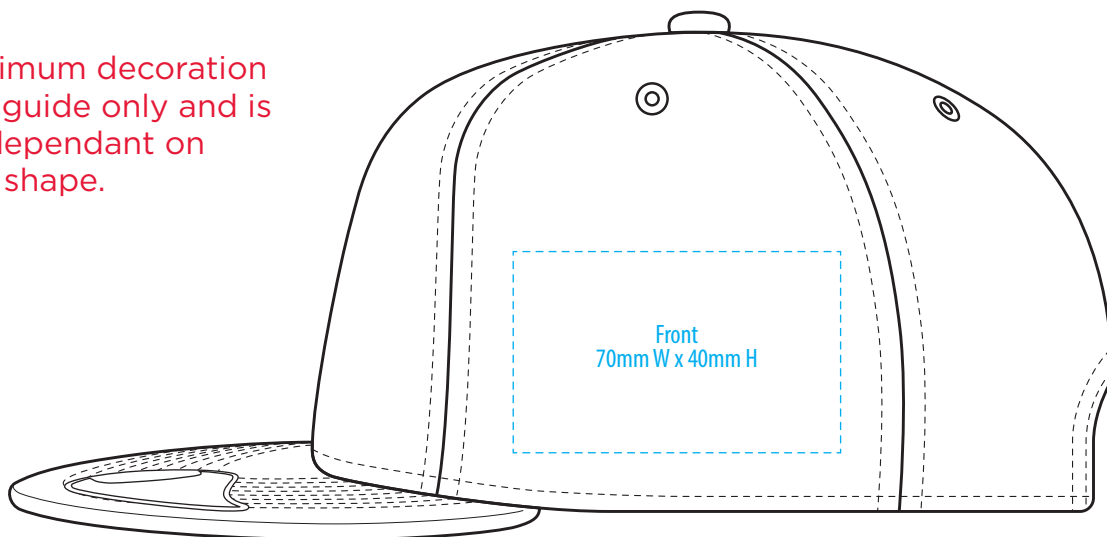

A3100

COLOUR

A3100

NOTE:

The maximum decoration area is a guide only and is greatly dependant on the logo shape.

EMBROIDERY

A3100

NOTE:

The maximum decoration area is a guide only and is greatly dependant on the logo shape.

A3100

NOTE:

The maximum decoration area is a guide only and is greatly dependant on the logo shape.

SUPASUB/SUPAETCH/SUPAFLEX