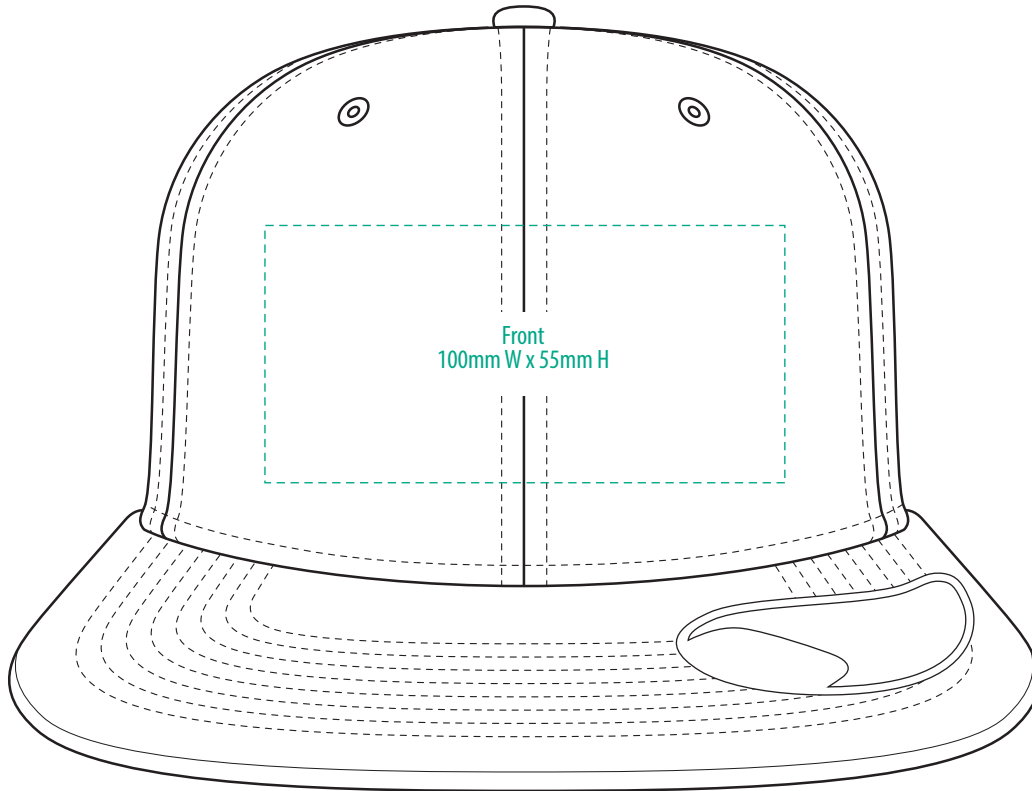

A3100

COLOUR

A3100

NOTE:

The maximum decoration area is a guide only and is greatly dependant on the logo shape.

EMBROIDERY

A3100

NOTE:

The maximum decoration area is a guide only and is greatly dependant on the logo shape.

A3100

NOTE:

The maximum decoration area is a guide only and is greatly dependant on the logo shape.

SUPASUB/SUPAETCH/SUPAFLEX