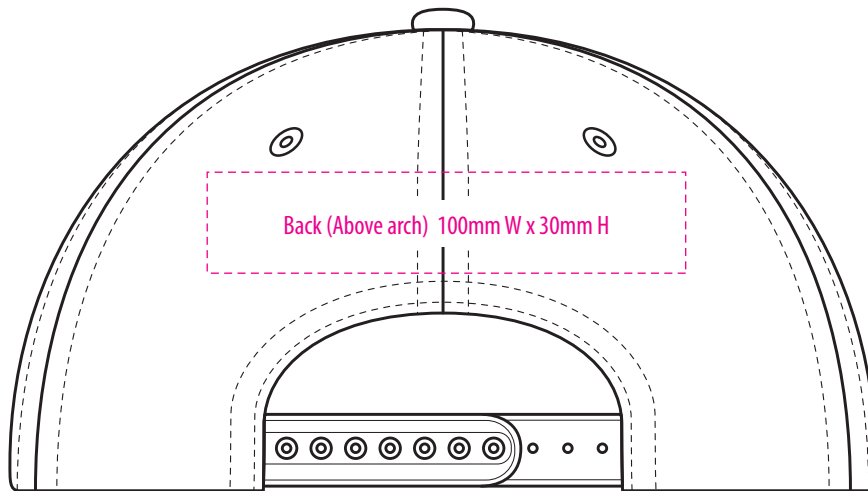

A3100

COLOUR

A3100

NOTE:

The maximum decoration area is a guide only and is greatly dependant on the logo shape.

EMBROIDERY

A3100

NOTE:

The maximum decoration area is a guide only and is greatly dependant on the logo shape.

A3100

NOTE:

The maximum decoration area is a guide only and is greatly dependant on the logo shape.

SUPASUB/SUPAETCH/SUPAFLEX