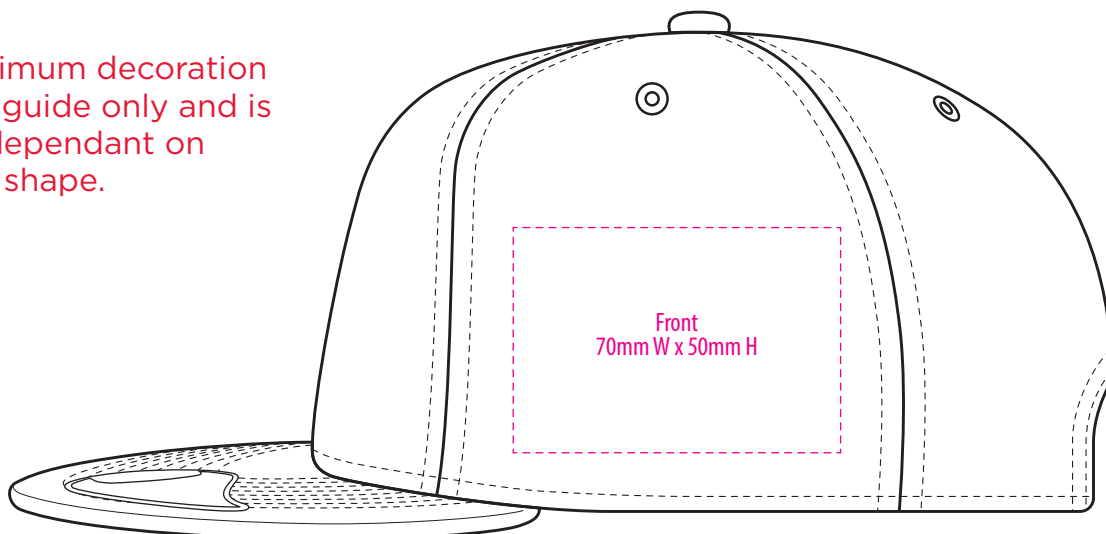

A3100

COLOUR

A3100

NOTE:

The maximum decoration area is a guide only and is greatly dependant on the logo shape.

EMBROIDERY

A3100

NOTE:

The maximum decoration area is a guide only and is greatly dependant on the logo shape.

A3100

NOTE:

The maximum decoration area is a guide only and is greatly dependant on the logo shape.

SUPASUB/SUPAETCH/SUPAFLEX