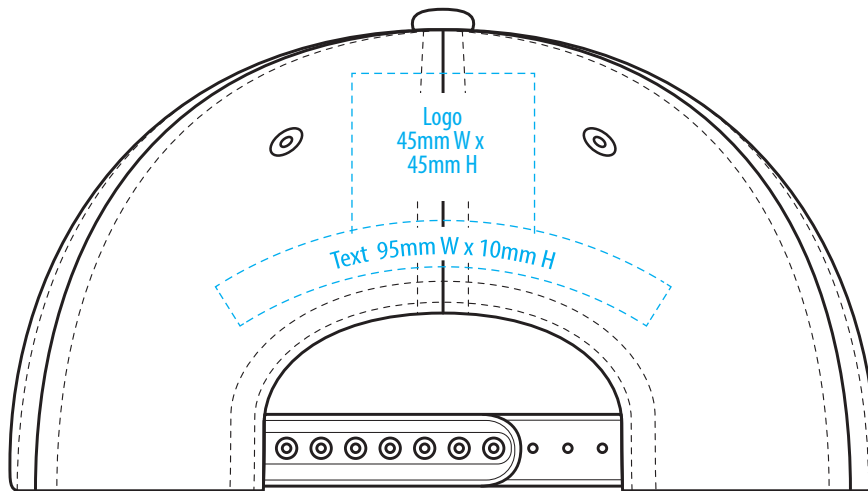

A3100

COLOUR

A3100

NOTE:

The maximum decoration area is a guide only and is greatly dependant on the logo shape.

EMBROIDERY

A3100

NOTE:

The maximum decoration area is a guide only and is greatly dependant on the logo shape.

A3100

NOTE:

The maximum decoration area is a guide only and is greatly dependant on the logo shape.

SUPASUB/SUPAETCH/SUPAFLEX