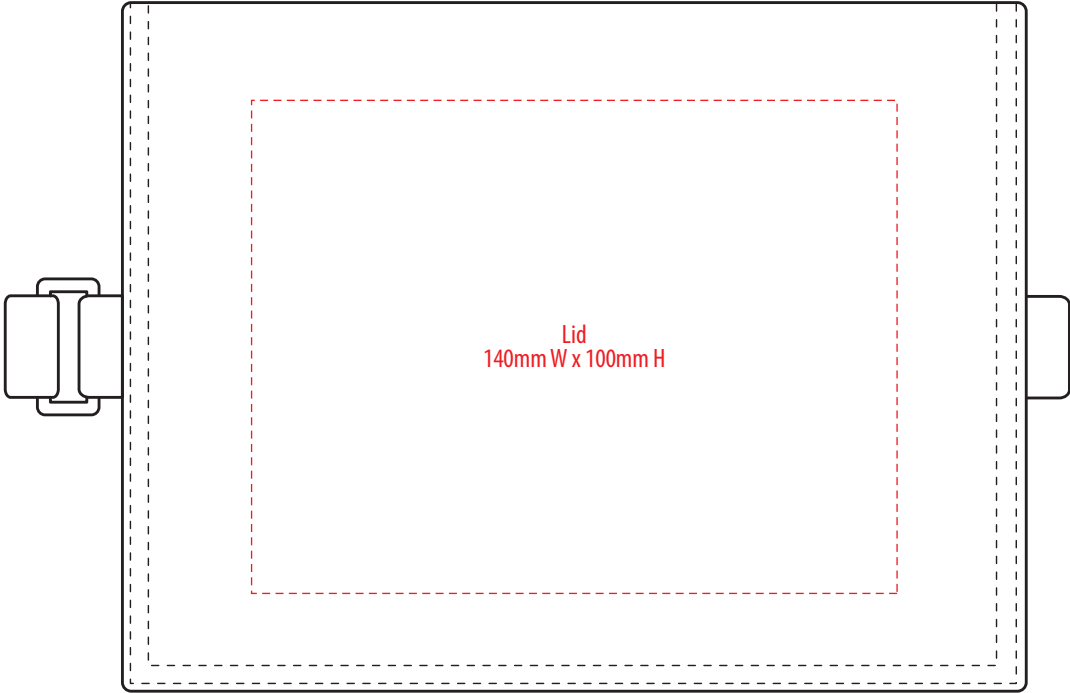

B104b

COLOURWAYS

FRONT

TOP

COLOUR

B104b

FRONT

TOP

NOTE:

The maximum decoration area is a guide only and is greatly dependant on the logo shape.

SUPACOLOUR / PRINT

B104B

FABRIC **SWATCH**

FOREST GREEN

PMS 3308 C

Pantone colours are provided as a reference only and are based on closest match. Actual product colour may differ. If a precise colour match is required we recommend ordering a sample.