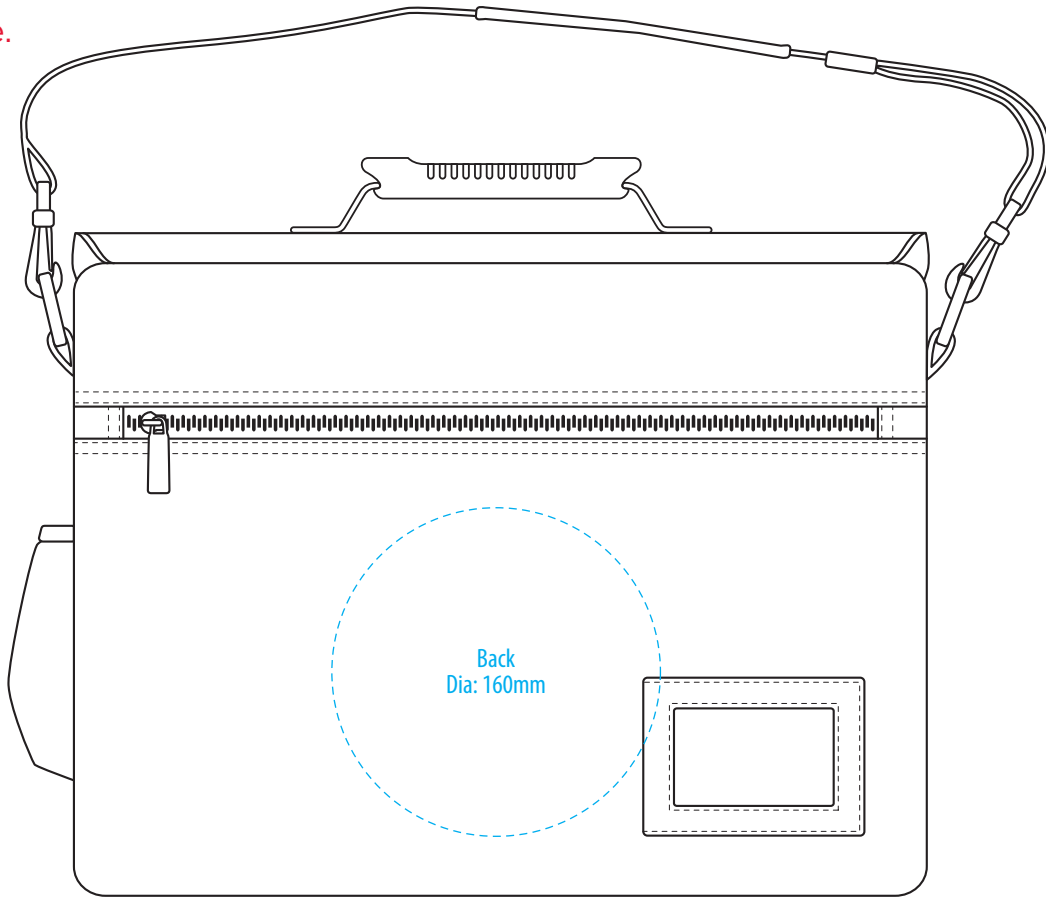

B119

FRONT

BACK

COLOUR

B119

NOTE:

The maximum decoration area is a guide only and is greatly dependant on the logo shape.

BACK

EMBROIDERY

B119

FRONT

NOTE:

The maximum decoration area is a guide only and is greatly dependant on the logo shape.

BACK

SUPACOLOUR / SCREENPRINT

B119

FRONT

NOTE:

The maximum decoration area is a guide only and is greatly dependant on the logo shape.

BACK

SUPASUB / SUPAETCH / SUPAFLEX