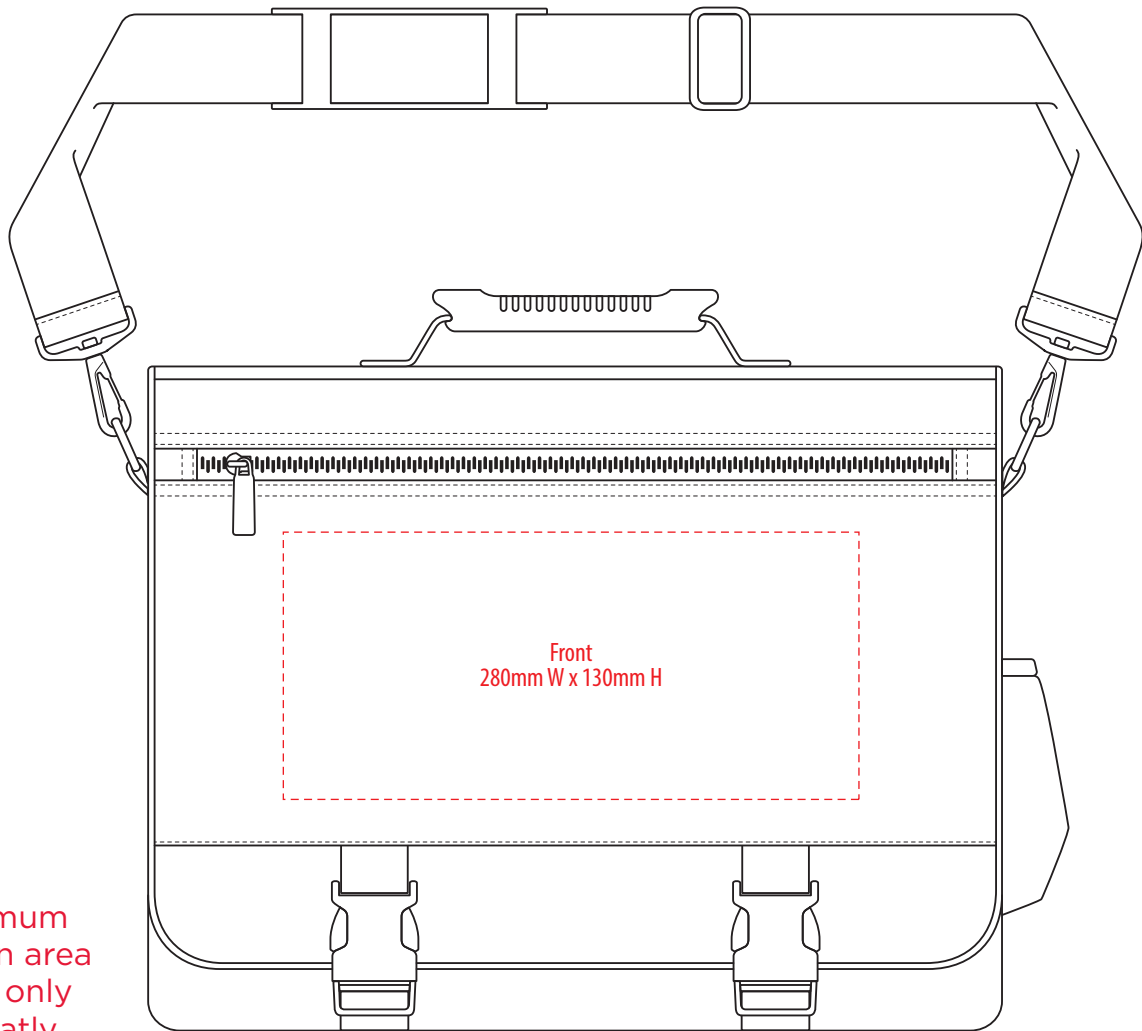

B119

FRONT

BACK

COLOUR

B119

NOTE:

The maximum decoration area is a guide only and is greatly dependant on the logo shape.

BACK

EMBROIDERY

B119

FRONT

NOTE:

The maximum decoration area is a guide only and is greatly dependant on the logo shape.

BACK

SUPACOLOUR / SCREENPRINT

B119

FRONT

NOTE:

The maximum decoration area is a guide only and is greatly dependant on the logo shape.

BACK

SUPASUB / SUPAETCH / SUPAFLEX