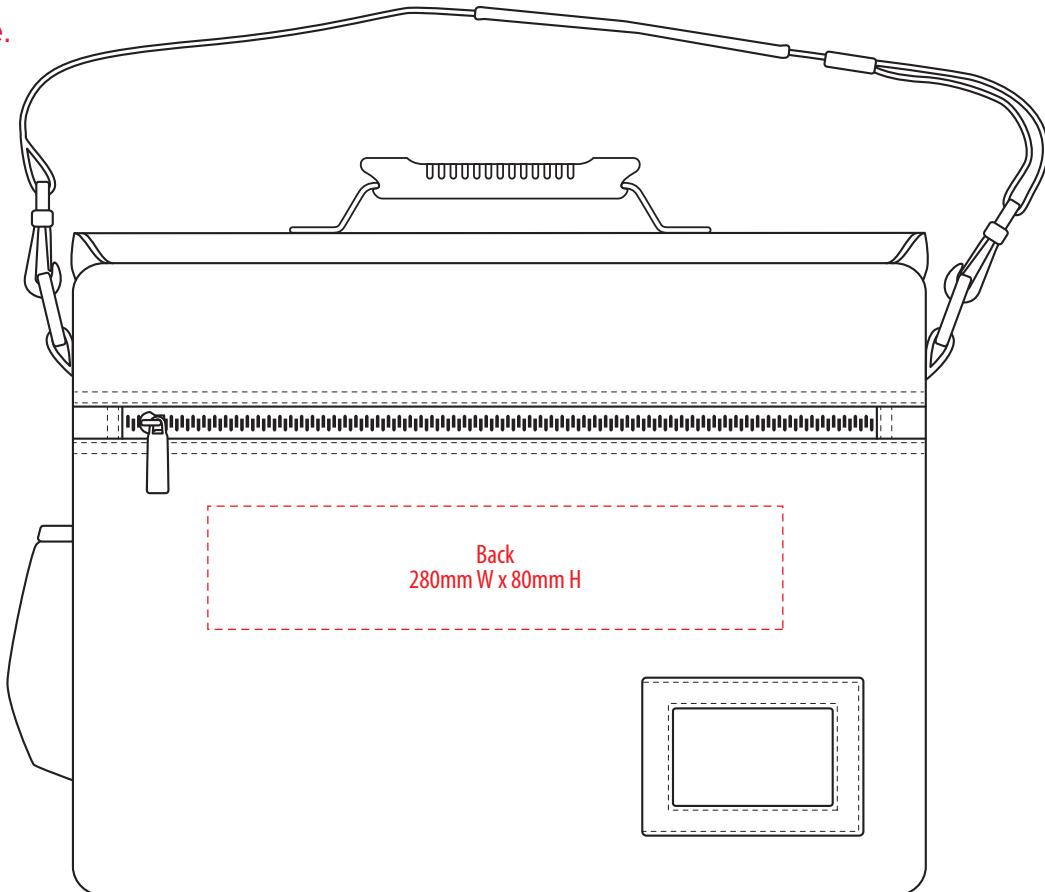

B119

FRONT

BACK

COLOUR

B119

NOTE:

The maximum decoration area is a guide only and is greatly dependant on the logo shape.

BACK

EMBROIDERY

B119

FRONT

NOTE:

The maximum decoration area is a guide only and is greatly dependant on the logo shape.

BACK

SUPACOLOUR / SCREENPRINT

B119

FRONT

NOTE:

The maximum decoration area is a guide only and is greatly dependant on the logo shape.

BACK

SUPASUB / SUPAETCH / SUPAFLEX