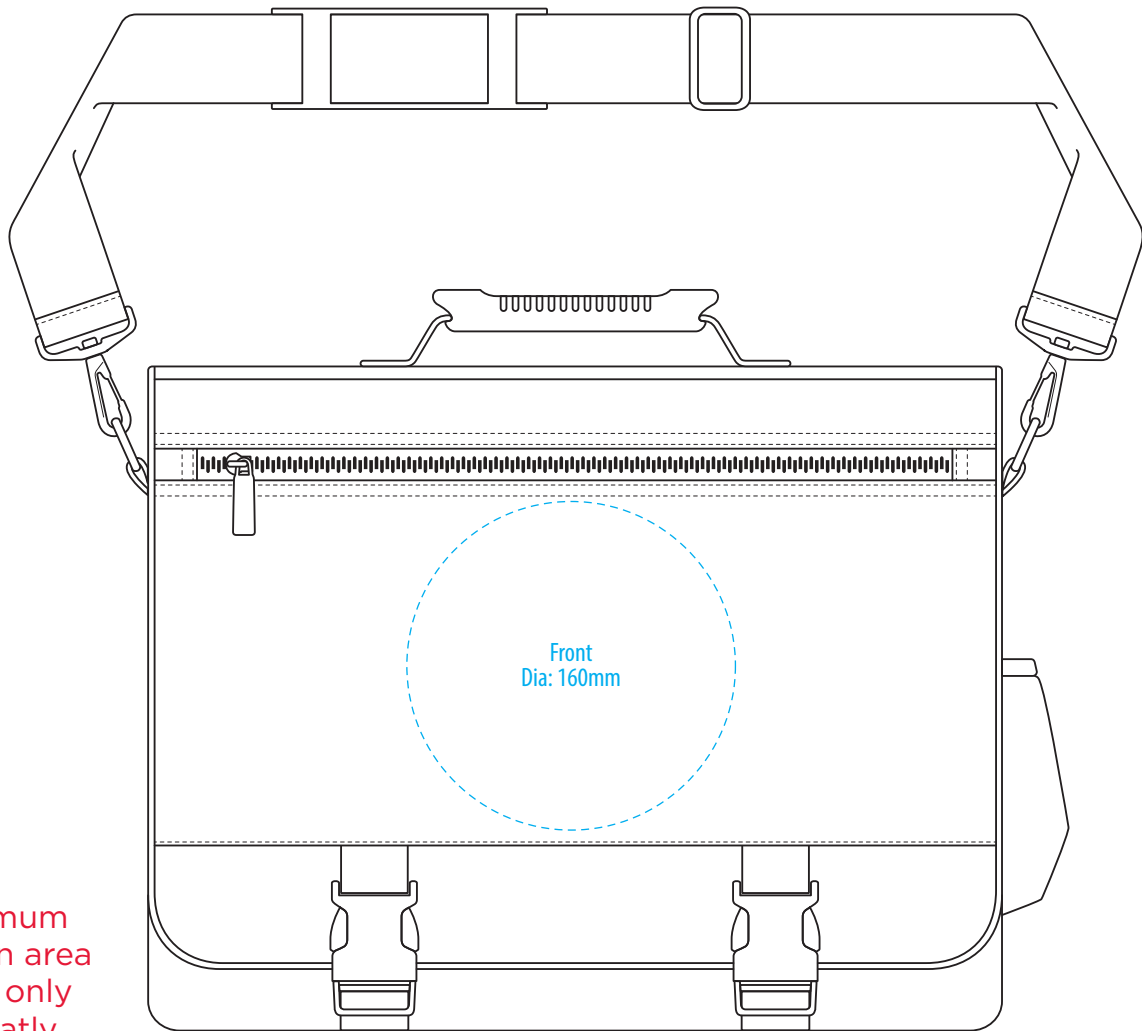

B119

FRONT

BACK

COLOUR

B119

NOTE:

The maximum decoration area is a guide only and is greatly dependant on the logo shape.

BACK

EMBROIDERY

B119

FRONT

NOTE:

The maximum decoration area is a guide only and is greatly dependant on the logo shape.

BACK

SUPACOLOUR / SCREENPRINT

B119

FRONT

NOTE:

The maximum decoration area is a guide only and is greatly dependant on the logo shape.

BACK

SUPASUB / SUPAETCH / SUPAFLEX