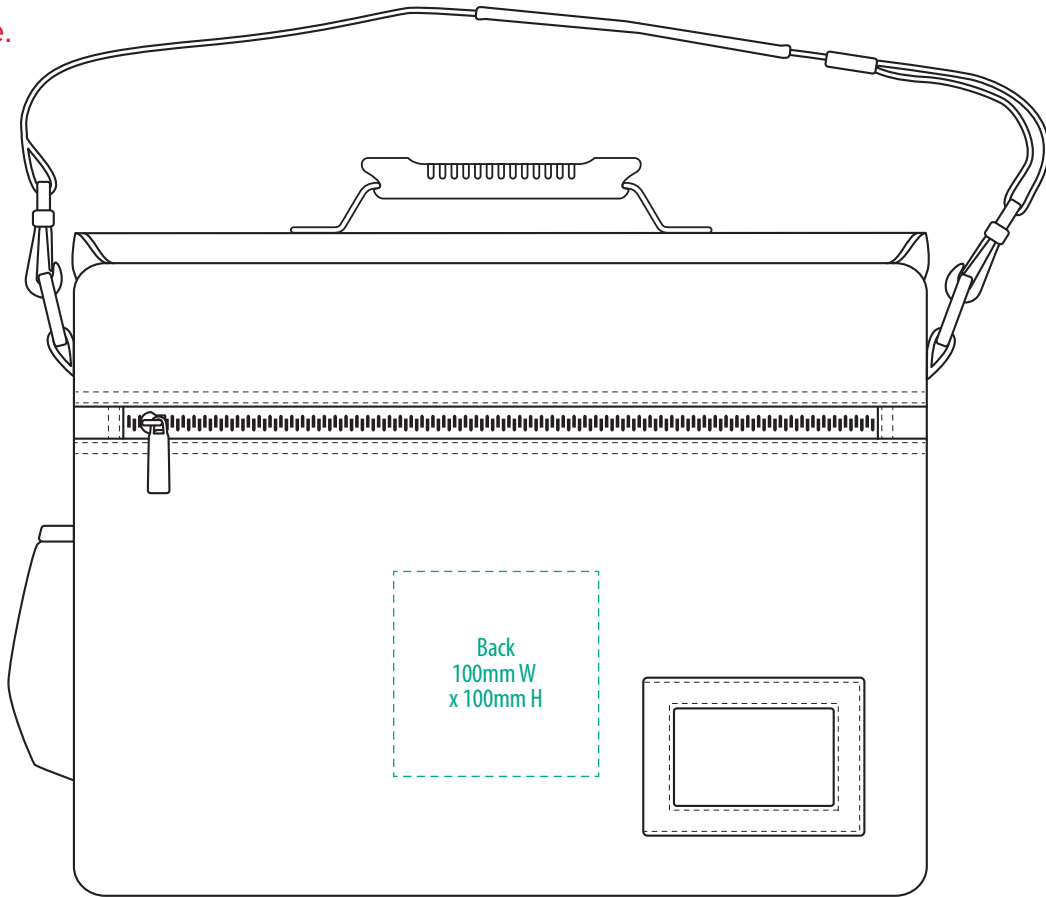

B119

FRONT

BACK

COLOUR

B119

NOTE:

The maximum decoration area is a guide only and is greatly dependant on the logo shape.

BACK

EMBROIDERY

B119

FRONT

NOTE:

The maximum decoration area is a guide only and is greatly dependant on the logo shape.

BACK

SUPACOLOUR / SCREENPRINT

B119

FRONT

NOTE:

The maximum decoration area is a guide only and is greatly dependant on the logo shape.

BACK

SUPASUB / SUPAETCH / SUPAFLEX