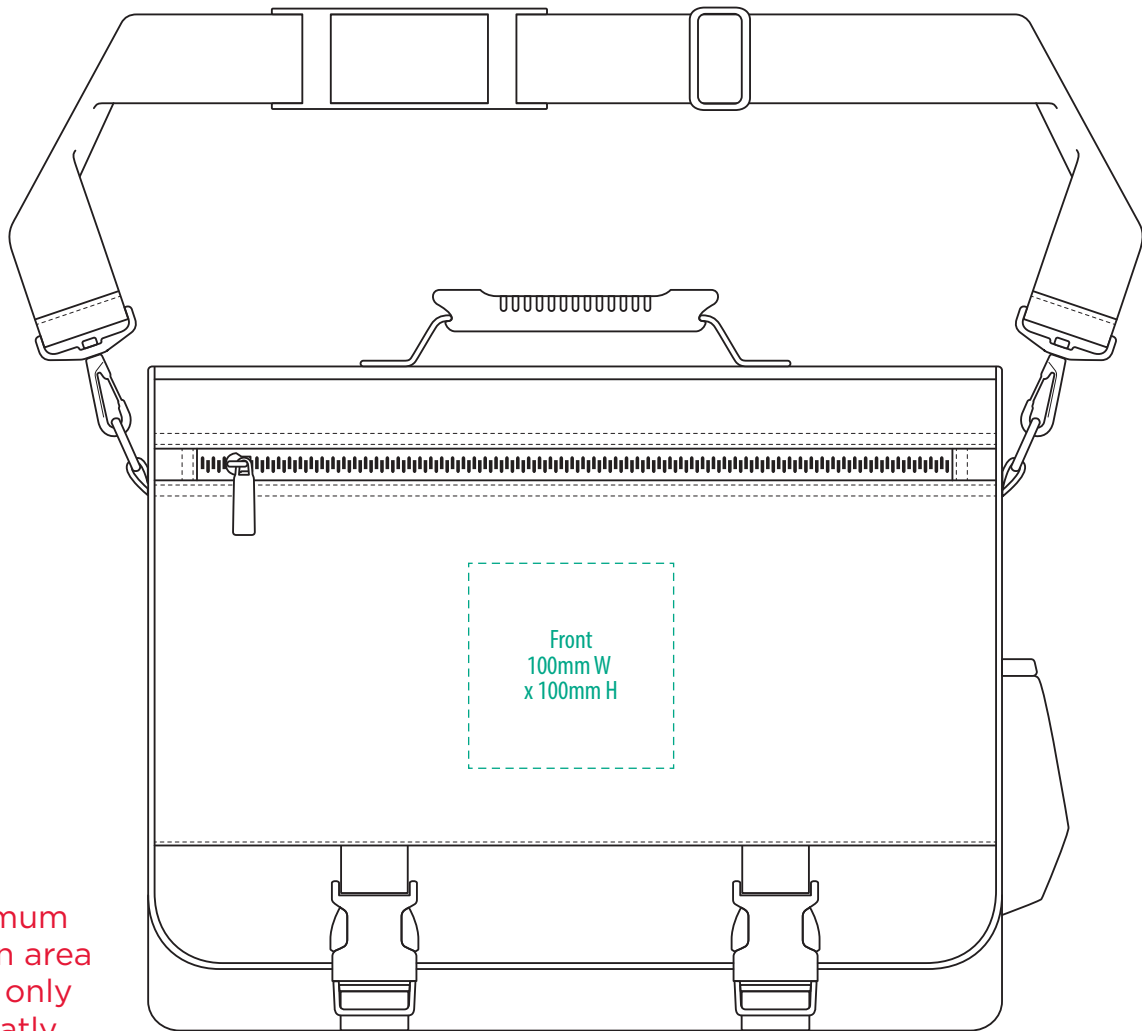

B119

FRONT

BACK

COLOUR

B119

NOTE:

The maximum decoration area is a guide only and is greatly dependant on the logo shape.

BACK

EMBROIDERY

B119

FRONT

NOTE:

The maximum decoration area is a guide only and is greatly dependant on the logo shape.

BACK

SUPACOLOUR / SCREENPRINT

B119

FRONT

NOTE:

The maximum decoration area is a guide only and is greatly dependant on the logo shape.

BACK

SUPASUB / SUPAETCH / SUPAFLEX