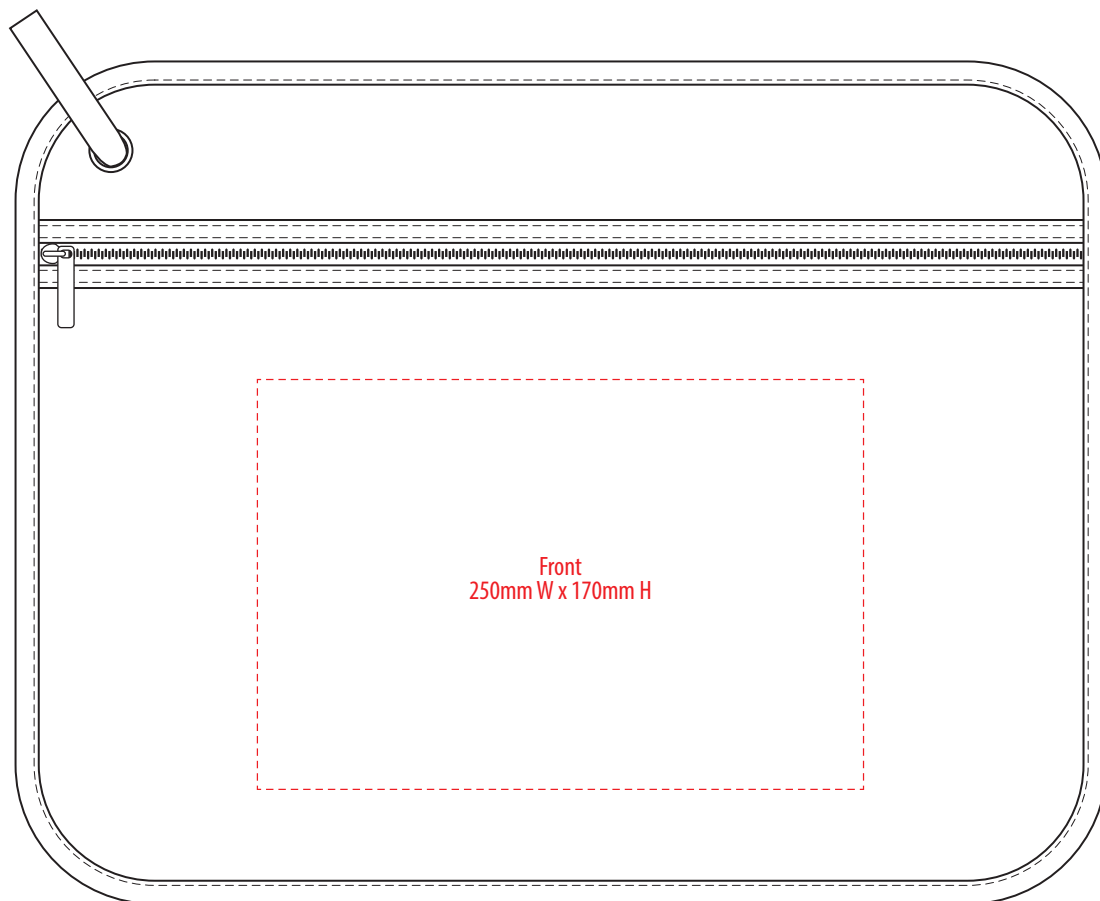

B147

COLOURWAYS

COLOUR

B147

NOTE:

The maximum decoration area is a guide only and is greatly dependant on the logo shape.

EMBROIDERY

B147

NOTE:

The maximum decoration area is a guide only and is greatly dependant on the logo shape.

SUPACOLOUR / PRINT

B147

NOTE:

The maximum decoration area is a guide only and is greatly dependant on the logo shape.