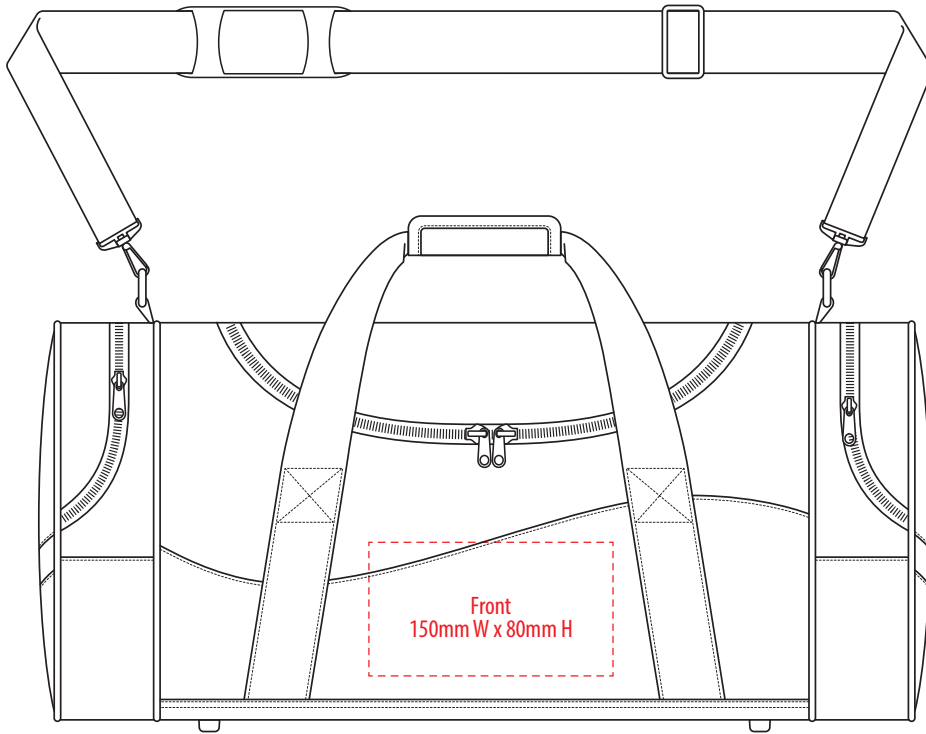

NOTE:

The maximum decoration area is a guide only and is greatly dependant on the logo shape.

EMBROIDERY

B160

NOTE:

The maximum decoration area is a guide only and is greatly dependant on the logo shape.

SUPASUB / SUPAETCH / SUPAFLEX

B160

NOTE:

The maximum decoration area is a guide only and is greatly dependant on the logo shape.

SUPACOLOUR

B160

NOTE:

The maximum decoration area is a guide only and is greatly dependant on the logo shape.