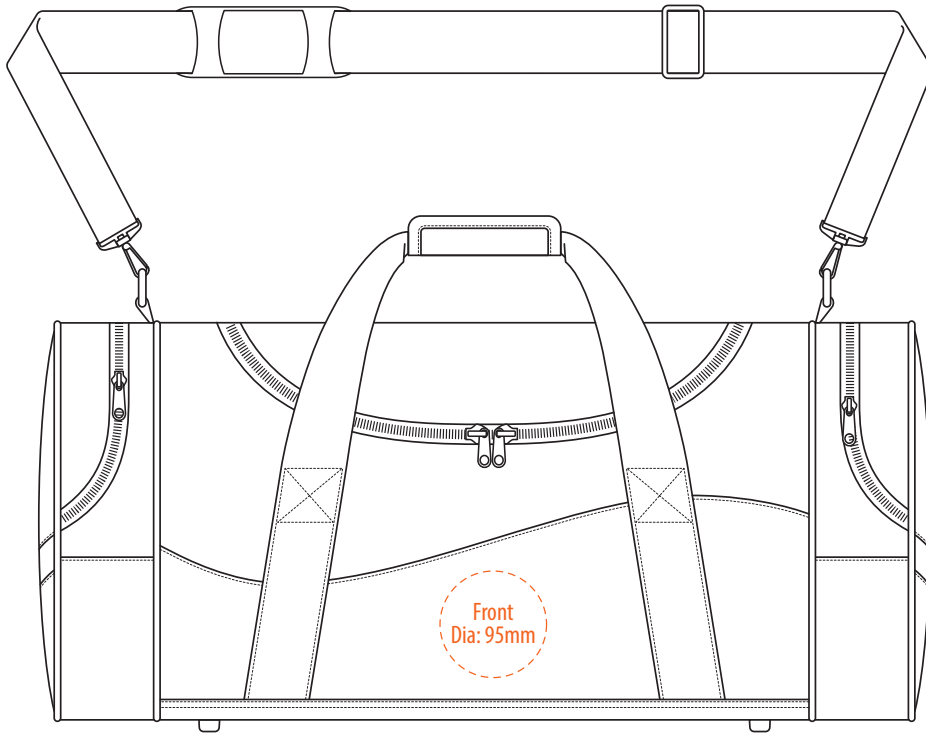

B160

COLOURWAYS

FRONT

TOP

END

BACK

COLOUR

B160

NOTE:

The maximum decoration area is a guide only and is greatly dependant on the logo shape.

EMBROIDERY

B160

NOTE:

The maximum decoration area is a guide only and is greatly dependant on the logo shape.

SUPASUB / SUPAETCH / SUPAFLEX

B160

NOTE:

The maximum decoration area is a guide only and is greatly dependant on the logo shape.

SUPACOLOUR

B160

NOTE:

The maximum decoration area is a guide only and is greatly dependant on the logo shape.