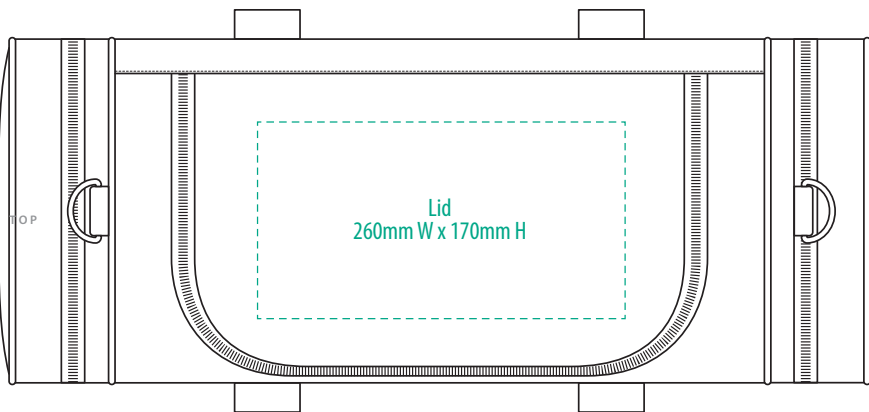

NOTE:

The maximum decoration area is a guide only and is greatly dependant on the logo shape.

EMBROIDERY

B160

NOTE:

The maximum decoration area is a guide only and is greatly dependant on the logo shape.

SUPASUB / SUPAETCH / SUPAFLEX

B160

NOTE:

The maximum decoration area is a guide only and is greatly dependant on the logo shape.

SUPACOLOUR

B160

NOTE:

The maximum decoration area is a guide only and is greatly dependant on the logo shape.