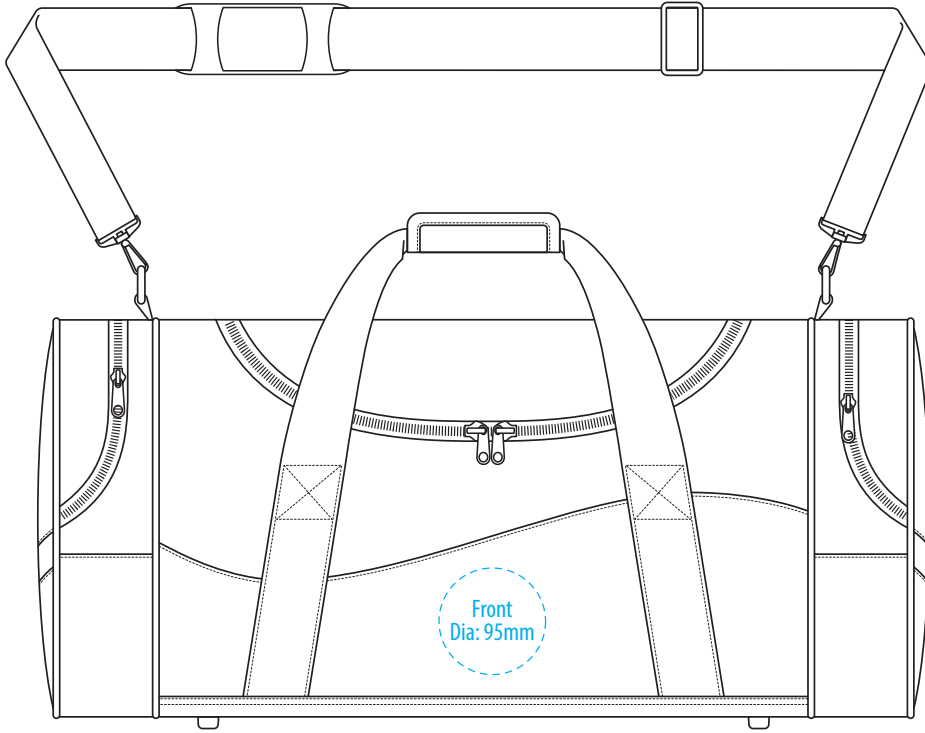

B160

COLOURWAYS

FRONT

TOP

END

BACK

COLOUR

B160

NOTE:

The maximum decoration area is a guide only and is greatly dependant on the logo shape.

EMBROIDERY

B160

NOTE:

The maximum decoration area is a guide only and is greatly dependant on the logo shape.

SUPASUB / SUPAETCH / SUPAFLEX

B160

NOTE:

The maximum decoration area is a guide only and is greatly dependant on the logo shape.

SUPACOLOUR

B160

NOTE:

The maximum decoration area is a guide only and is greatly dependant on the logo shape.