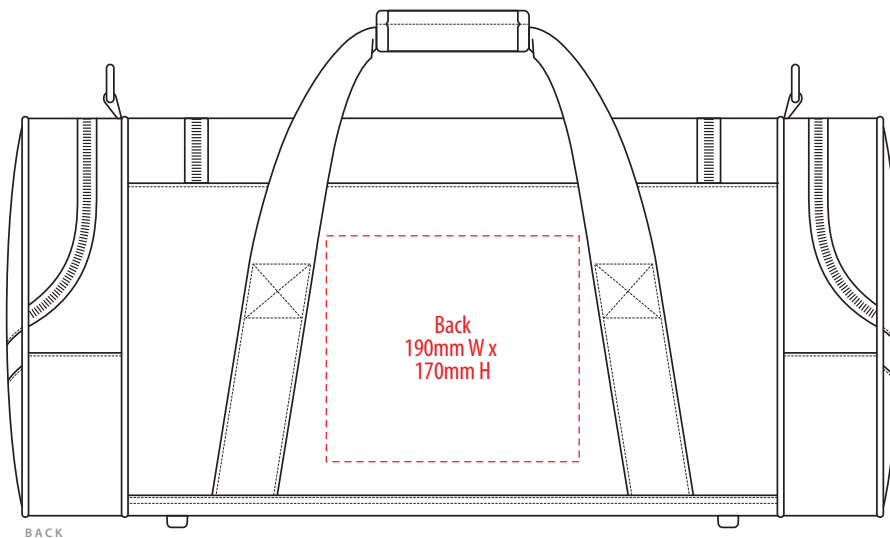

NOTE:

The maximum decoration area is a guide only and is greatly dependant on the logo shape.

EMBROIDERY

B160

NOTE:

The maximum decoration area is a guide only and is greatly dependant on the logo shape.

SUPASUB / SUPAETCH / SUPAFLEX

B160

NOTE:

The maximum decoration area is a guide only and is greatly dependant on the logo shape.

SUPACOLOUR

B160

NOTE:

The maximum decoration area is a guide only and is greatly dependant on the logo shape.