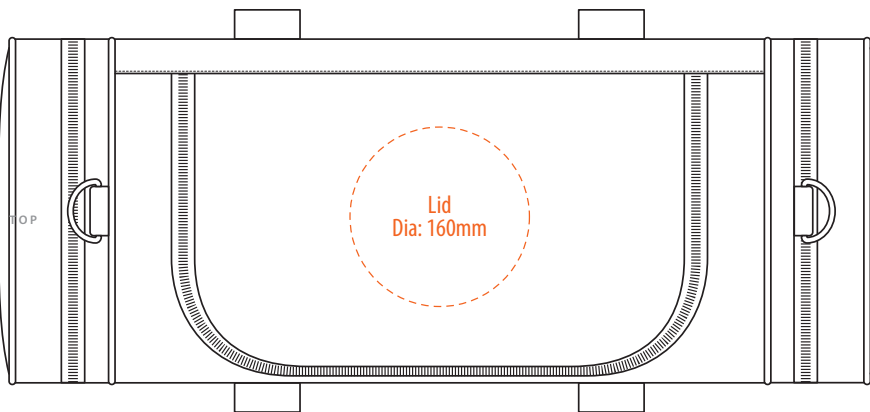

B160

COLOURWAYS

FRONT

TOP

END

BACK

COLOUR

B160

NOTE:

The maximum decoration area is a guide only and is greatly dependant on the logo shape.

EMBROIDERY

B160

NOTE:

The maximum decoration area is a guide only and is greatly dependant on the logo shape.

SUPASUB / SUPAETCH / SUPAFLEX

B160

NOTE:

The maximum decoration area is a guide only and is greatly dependant on the logo shape.

SUPACOLOUR

B160

NOTE:

The maximum decoration area is a guide only and is greatly dependant on the logo shape.