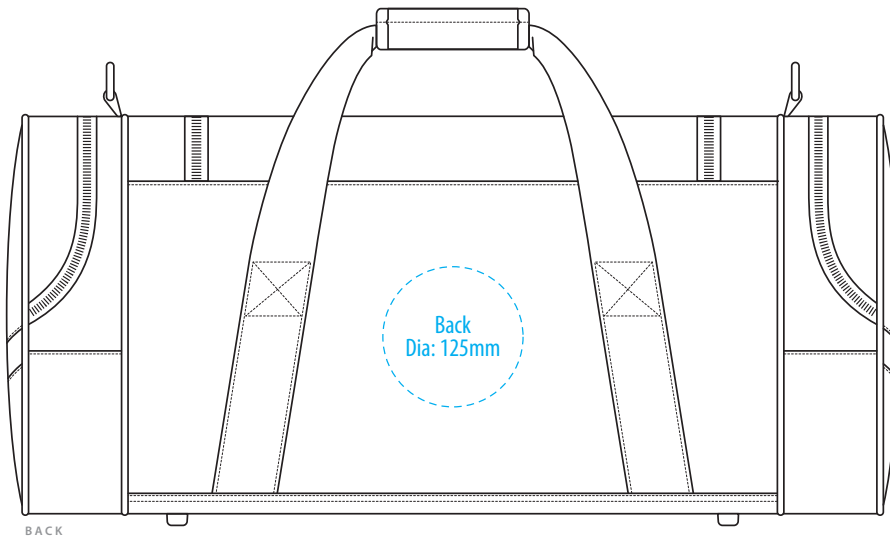

B160

COLOURWAYS

FRONT

TOP

END

BACK

COLOUR

B160

NOTE:

The maximum decoration area is a guide only and is greatly dependant on the logo shape.

EMBROIDERY

B160

NOTE:

The maximum decoration area is a guide only and is greatly dependant on the logo shape.

SUPASUB / SUPAETCH / SUPAFLEX

B160

NOTE:

The maximum decoration area is a guide only and is greatly dependant on the logo shape.

SUPACOLOUR

B160

NOTE:

The maximum decoration area is a guide only and is greatly dependant on the logo shape.