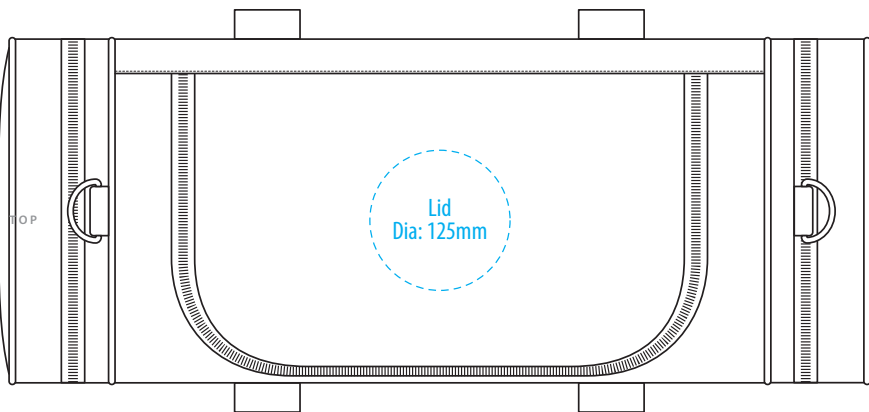

B160

COLOURWAYS

FRONT

TOP

END

BACK

COLOUR

B160

NOTE:

The maximum decoration area is a guide only and is greatly dependant on the logo shape.

EMBROIDERY

B160

NOTE:

The maximum decoration area is a guide only and is greatly dependant on the logo shape.

SUPASUB / SUPAETCH / SUPAFLEX

B160

NOTE:

The maximum decoration area is a guide only and is greatly dependant on the logo shape.

SUPACOLOUR

B160

NOTE:

The maximum decoration area is a guide only and is greatly dependant on the logo shape.