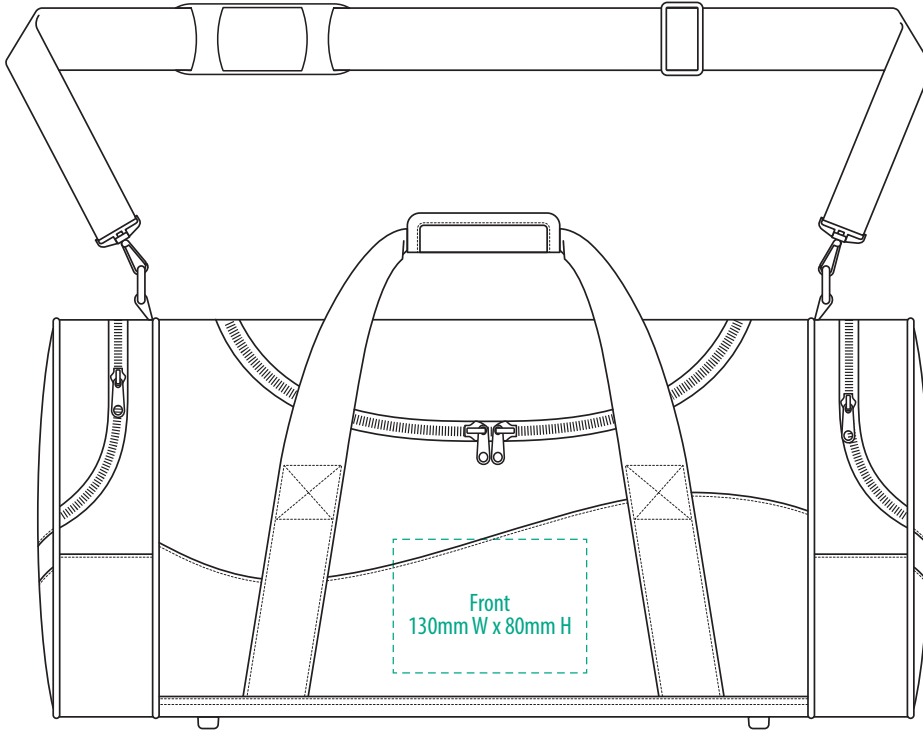

NOTE:

The maximum decoration area is a guide only and is greatly dependant on the logo shape.

EMBROIDERY

B160

NOTE:

The maximum decoration area is a guide only and is greatly dependant on the logo shape.

SUPASUB / SUPAETCH / SUPAFLEX

B160

NOTE:

The maximum decoration area is a guide only and is greatly dependant on the logo shape.

SUPACOLOUR

B160

NOTE:

The maximum decoration area is a guide only and is greatly dependant on the logo shape.