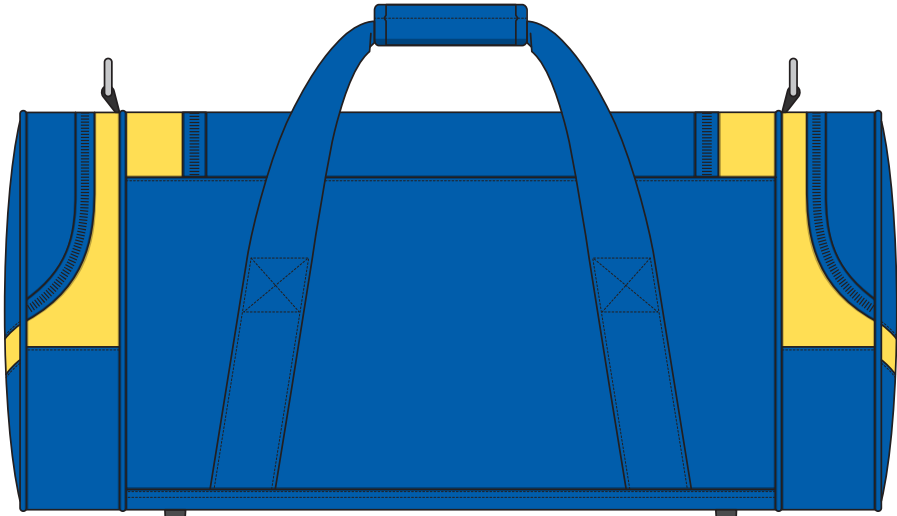

B160

COLOURWAYS

FRONT

TOP

END

BACK

COLOUR

B160

NOTE:

The maximum decoration area is a guide only and is greatly dependant on the logo shape.

EMBROIDERY

B160

NOTE:

The maximum decoration area is a guide only and is greatly dependant on the logo shape.

SUPASUB / SUPAETCH / SUPAFLEX

B160

NOTE:

The maximum decoration area is a guide only and is greatly dependant on the logo shape.

SUPACOLOUR

B160

NOTE:

The maximum decoration area is a guide only and is greatly dependant on the logo shape.