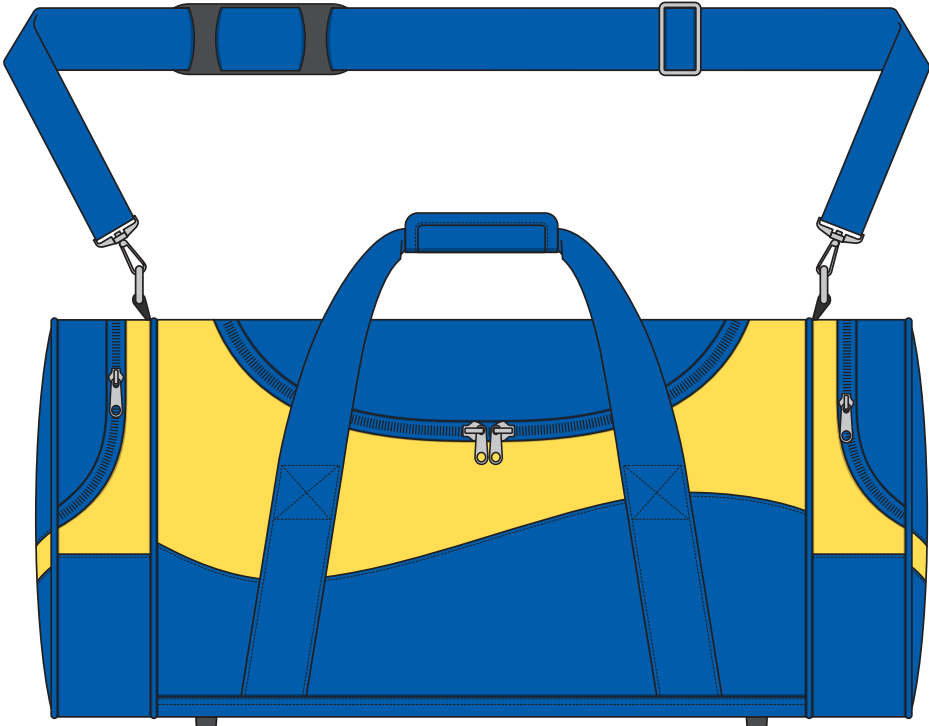

B160

COLOURWAYS

FRONT

TOP

END

BACK

COLOUR

B160

NOTE:

The maximum decoration area is a guide only and is greatly dependant on the logo shape.

EMBROIDERY

B160

NOTE:

The maximum decoration area is a guide only and is greatly dependant on the logo shape.

SUPASUB / SUPAETCH / SUPAFLEX

B160

NOTE:

The maximum decoration area is a guide only and is greatly dependant on the logo shape.

SUPACOLOUR

B160

NOTE:

The maximum decoration area is a guide only and is greatly dependant on the logo shape.

SCREEN PRINT

B160

FABRIC SWATCH

ROYAL/YELLOW/ROYAL

PMS 286 C

PMS 113 C

PMS 286 C

Pantone colours are provided as a reference only and are based on closest match. Actual product colour may differ. If a precise colour match is required we recommend ordering a sample.