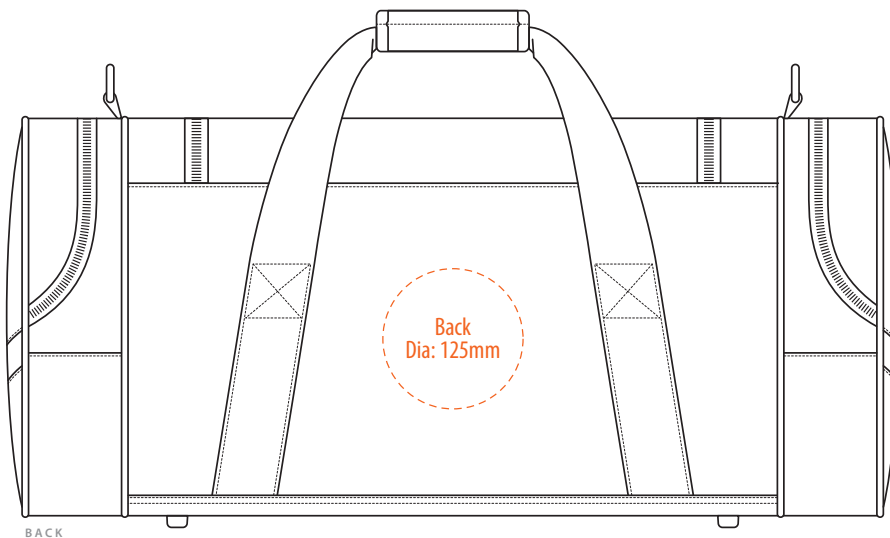

B160

COLOURWAYS

FRONT

TOP

END

BACK

COLOUR

B160

NOTE:

The maximum decoration area is a guide only and is greatly dependant on the logo shape.

EMBROIDERY

B160

NOTE:

The maximum decoration area is a guide only and is greatly dependant on the logo shape.

SUPASUB / SUPAETCH / SUPAFLEX

B160

NOTE:

The maximum decoration area is a guide only and is greatly dependant on the logo shape.

SUPACOLOUR

B160

NOTE:

The maximum decoration area is a guide only and is greatly dependant on the logo shape.