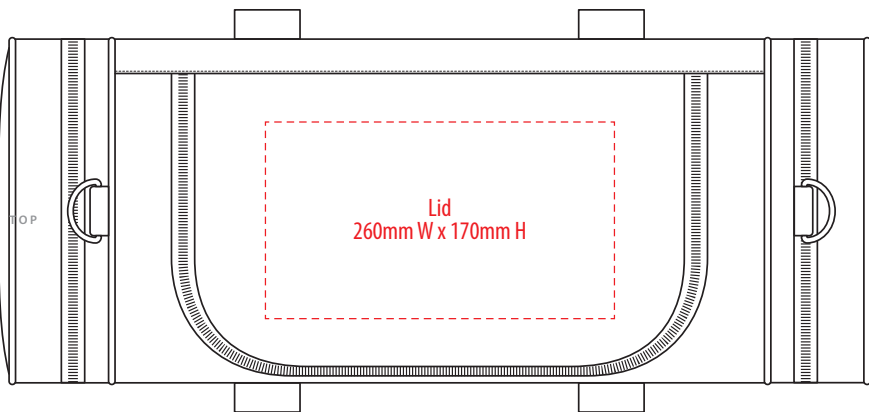

NOTE:

The maximum decoration area is a guide only and is greatly dependant on the logo shape.

EMBROIDERY

B160

NOTE:

The maximum decoration area is a guide only and is greatly dependant on the logo shape.

SUPASUB / SUPAETCH / SUPAFLEX

B160

NOTE:

The maximum decoration area is a guide only and is greatly dependant on the logo shape.

SUPACOLOUR

B160

NOTE:

The maximum decoration area is a guide only and is greatly dependant on the logo shape.