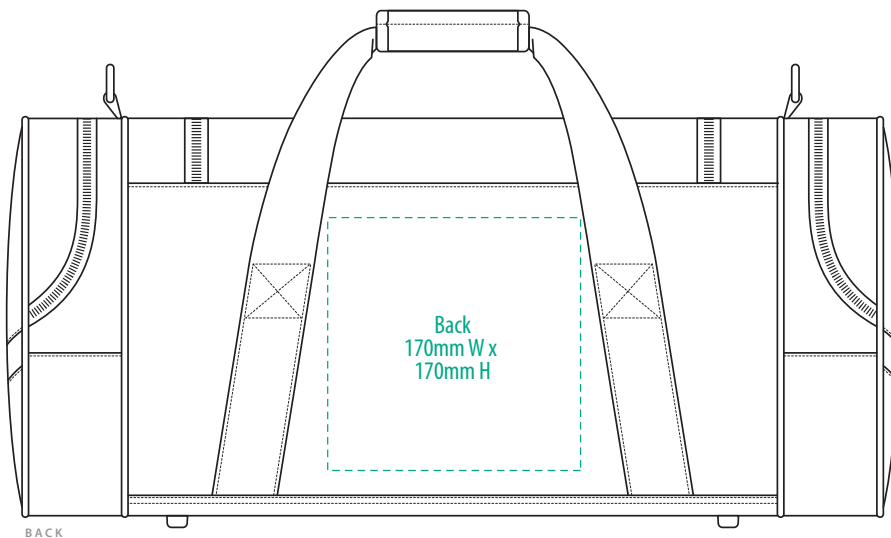

NOTE:

The maximum decoration area is a guide only and is greatly dependant on the logo shape.

EMBROIDERY

B160

NOTE:

The maximum decoration area is a guide only and is greatly dependant on the logo shape.

SUPASUB / SUPAETCH / SUPAFLEX

B160

NOTE:

The maximum decoration area is a guide only and is greatly dependant on the logo shape.

SUPACOLOUR

B160

NOTE:

The maximum decoration area is a guide only and is greatly dependant on the logo shape.