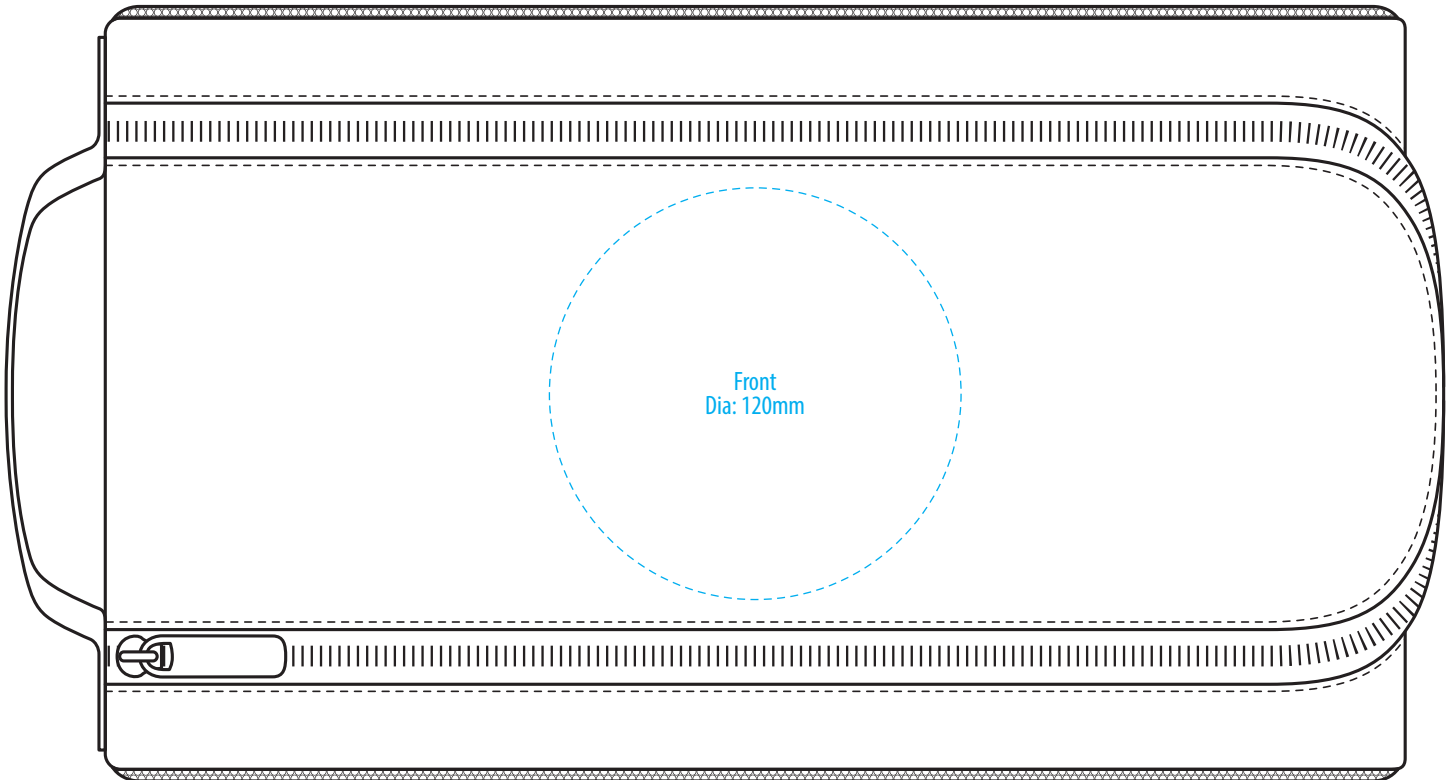

B167a

TOP

BOTTOM

COLOURWAYS

COLOUR

B167a

TOP

BOTTOM

NOTE:

The maximum decoration area is a guide only and is greatly dependant on the logo shape.

EMBROIDERY / SUPASUB / SUPAETCH / SUPAFLEX

B167a

TOP

BOTTOM

NOTE:

The maximum decoration area is a guide only and is greatly dependant on the logo shape.

SUPACOLOUR / SCREENPRINT

B167A

FABRIC SWATCH

BLACK

BLACK

NAVY

PMS 2965 C

Pantone colours are provided as a reference only and are based on closest match. Actual product colour may differ. If a precise colour match is required we recommend ordering a sample.