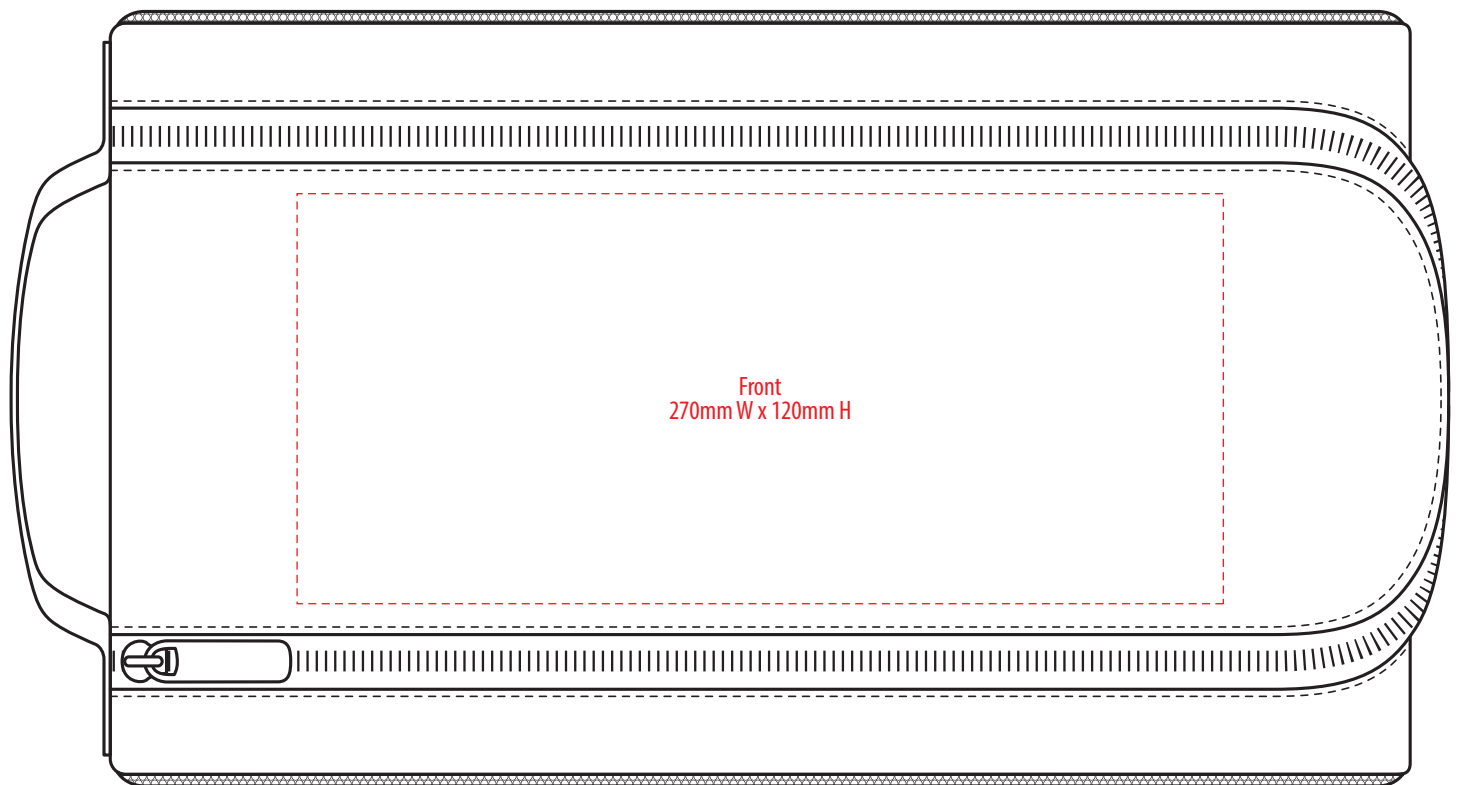

B167a

TOP

BOTTOM

COLOURWAYS

COLOUR

B167a

TOP

BOTTOM

NOTE:

The maximum decoration area is a guide only and is greatly dependant on the logo shape.

EMBROIDERY / SUPASUB / SUPAETCH / SUPAFLEX

B167a

TOP

BOTTOM

NOTE:

The maximum decoration area is a guide only and is greatly dependant on the logo shape.

SUPACOLOUR / SCREENPRINT

B167A

FABRIC SWATCH

BLACK

BLACK

NAVY

PMS 2965 C

Pantone colours are provided as a reference only and are based on closest match. Actual product colour may differ. If a precise colour match is required we recommend ordering a sample.