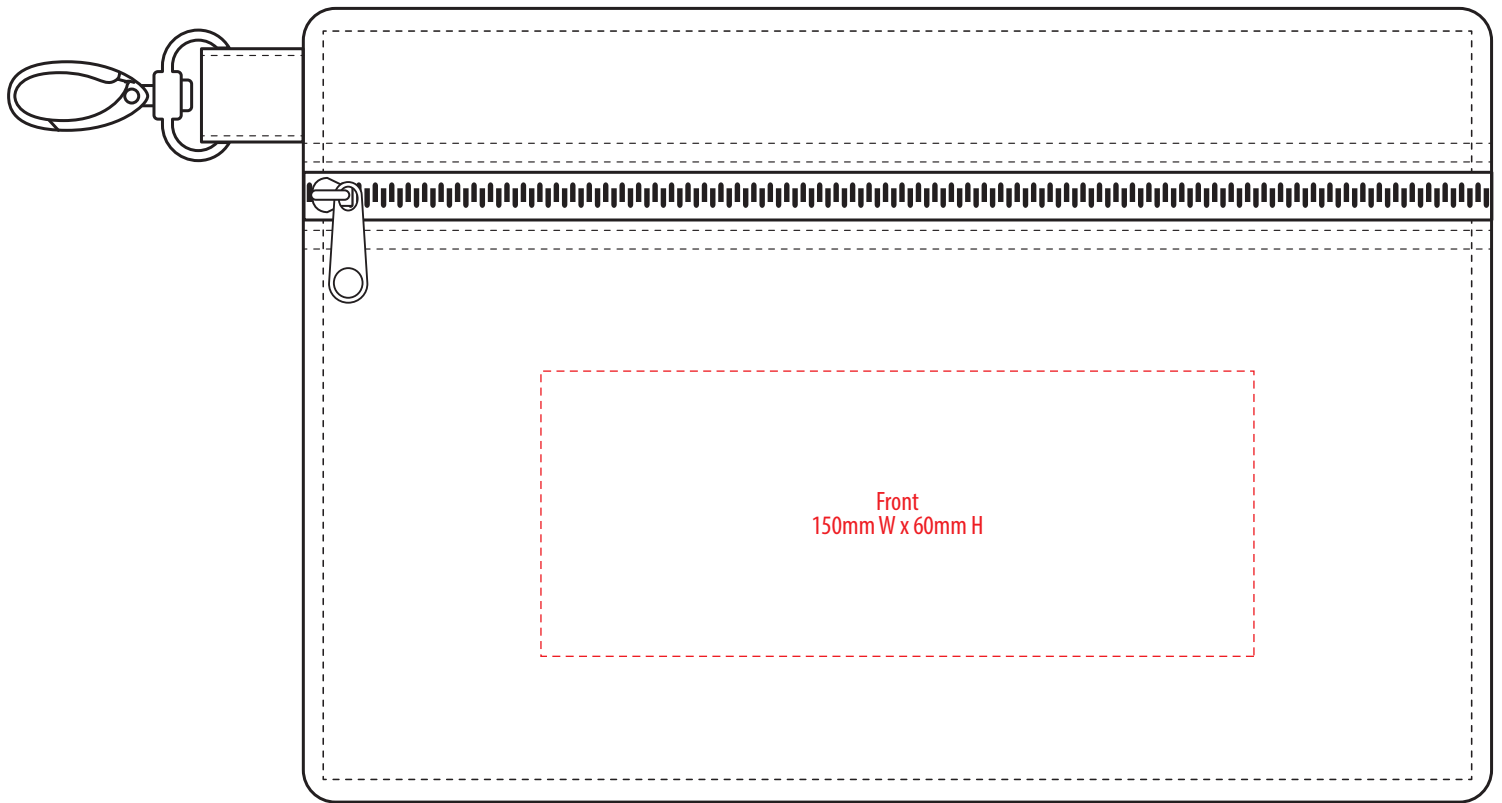

B206a

FRONT

COLOURWAYS

COLOUR

B206a

FRONT

NOTE:

The maximum decoration area is a guide only and is greatly dependant on the logo shape.

EMBROIDERY / SUPASUB / SUPAETCH / SUPAFLEX

B206a

FRONT

NOTE:

The maximum decoration area is a guide only and is greatly dependant on the logo shape.

SUPACOLOUR / SCREENPRINT

B206A FABRIC SWATCH

BLACK