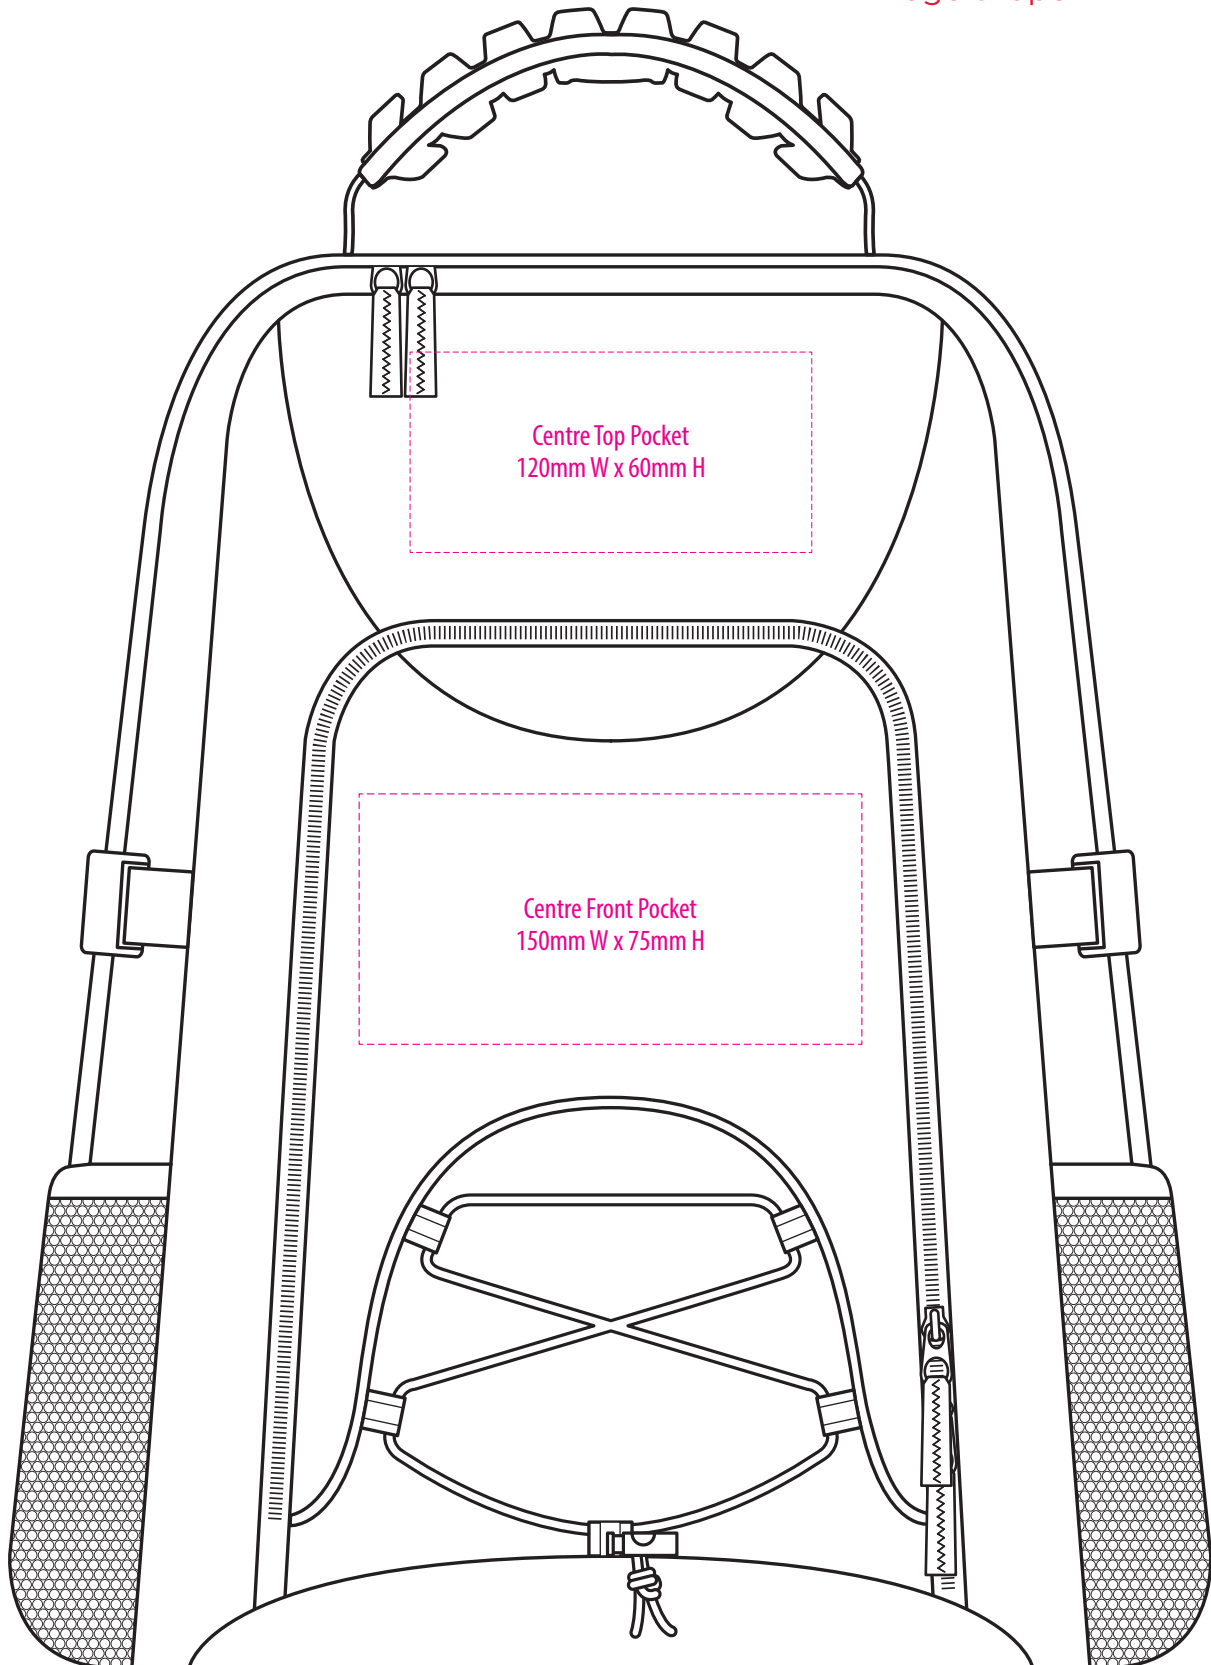

B207

COLOURWAYS

FRONT

COLOUR

NOTE:

The maximum decoration area is a guide only and is greatly dependant on the logo shape.

NOTE:

The maximum decoration area is a guide only and is greatly dependant on the logo shape.

SUPACOLOUR / SCREENPRINT

B207

FABRIC SWATCH

BLACK/BLACK		BLACK		BLACK
GREY/BLACK		PMS Cool Grey 10 C		BLACK
NAVY/NAVY		PMS 2965 C		PMS 2965 C
ORANGE/NAVY		PMS 165 C		PMS 2965 C
POWDER BLUE/NAVY		PMS 277 C		PMS 2965 C
RED/BLACK		PMS 186 C		BLACK
ROYAL/BLACK		PMS 286 C		BLACK
SANDSTONE/NAVY		PMS 4545 C		PMS 2965 C
SILVER/NAVY		PMS Cool Grey 3 C		PMS 2965 C