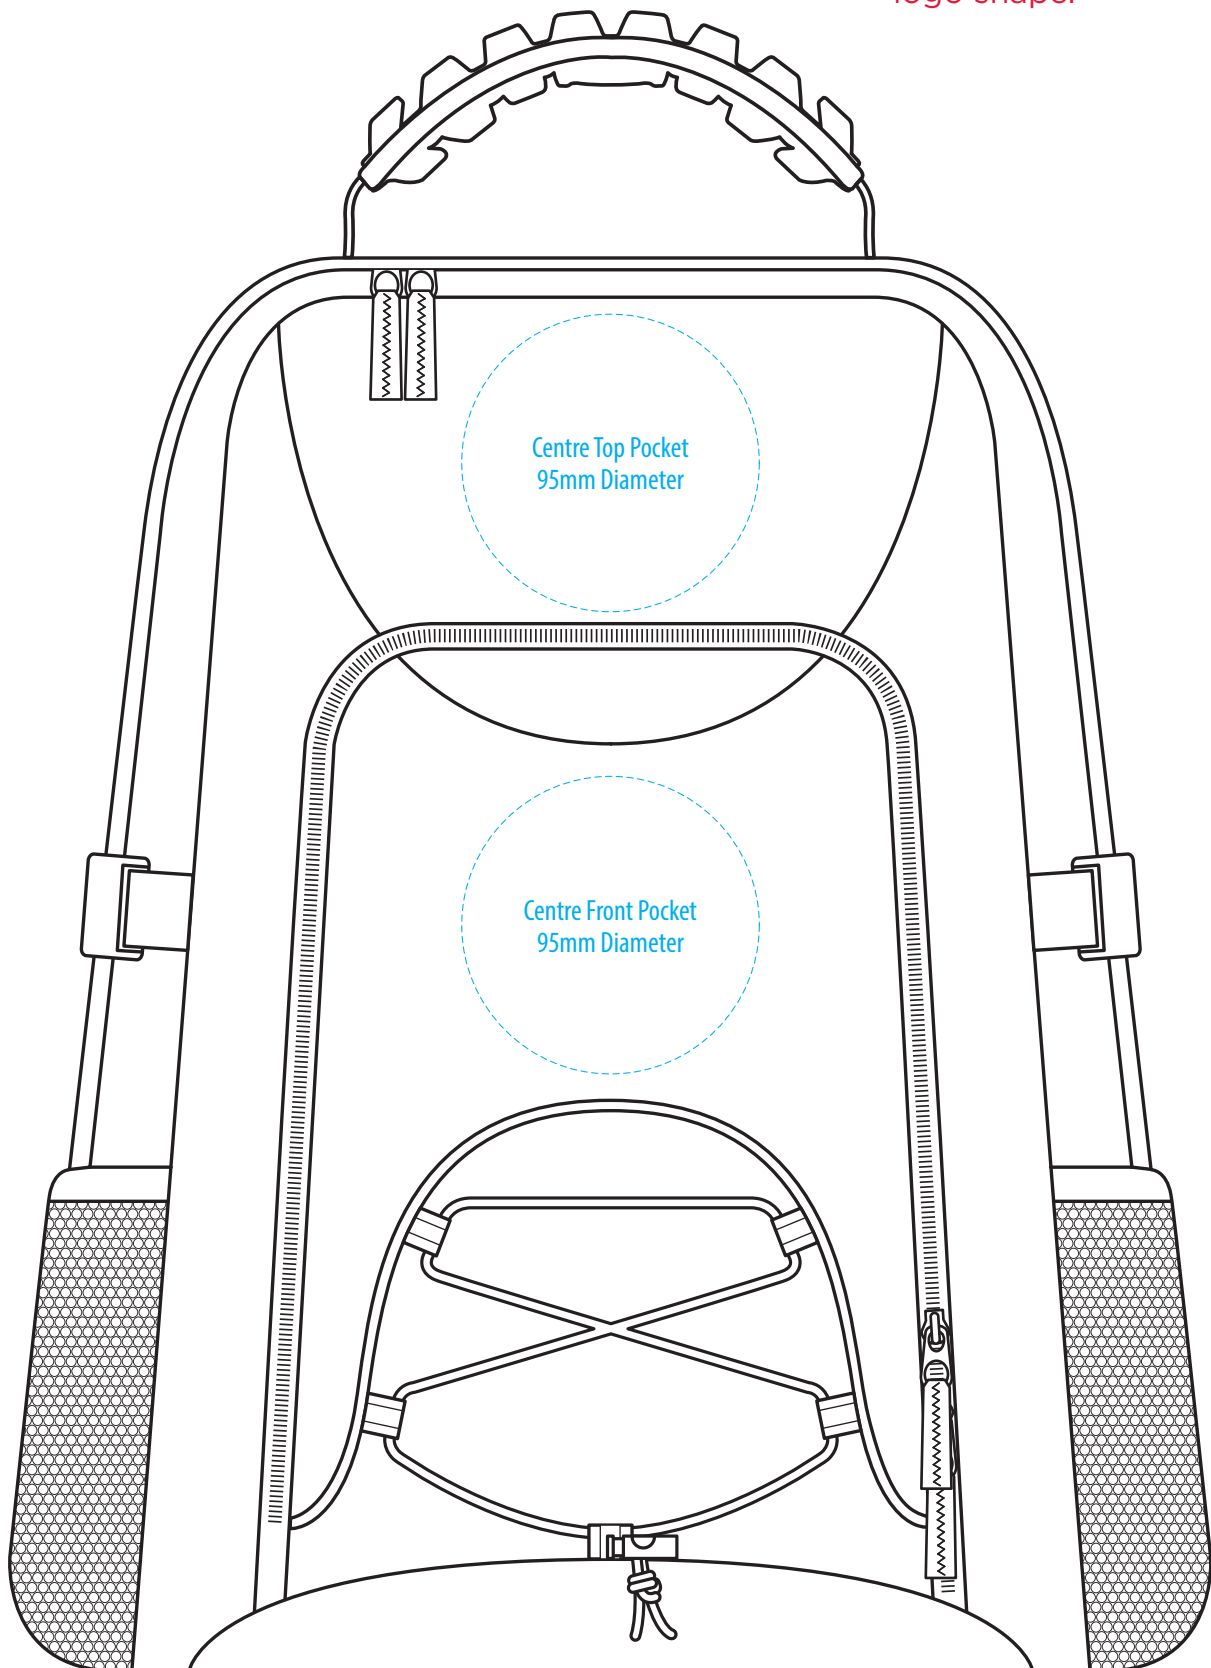

B207

COLOURWAYS

FRONT

COLOUR

NOTE:

The maximum decoration area is a guide only and is greatly dependant on the logo shape.

NOTE:

The maximum decoration area is a guide only and is greatly dependant on the logo shape.

SUPACOLOUR / SCREENPRINT

B207

FABRIC SWATCH

BLACK/BLACK		BLACK		BLACK
GREY/BLACK		PMS Cool Grey 10 C		BLACK
NAVY/NAVY		PMS 2965 C		PMS 2965 C
ORANGE/NAVY		PMS 165 C		PMS 2965 C
POWDER BLUE/NAVY		PMS 277 C		PMS 2965 C
RED/BLACK		PMS 186 C		BLACK
ROYAL/BLACK		PMS 286 C		BLACK
SANDSTONE/NAVY		PMS 4545 C		PMS 2965 C
SILVER/NAVY		PMS Cool Grey 3 C		PMS 2965 C