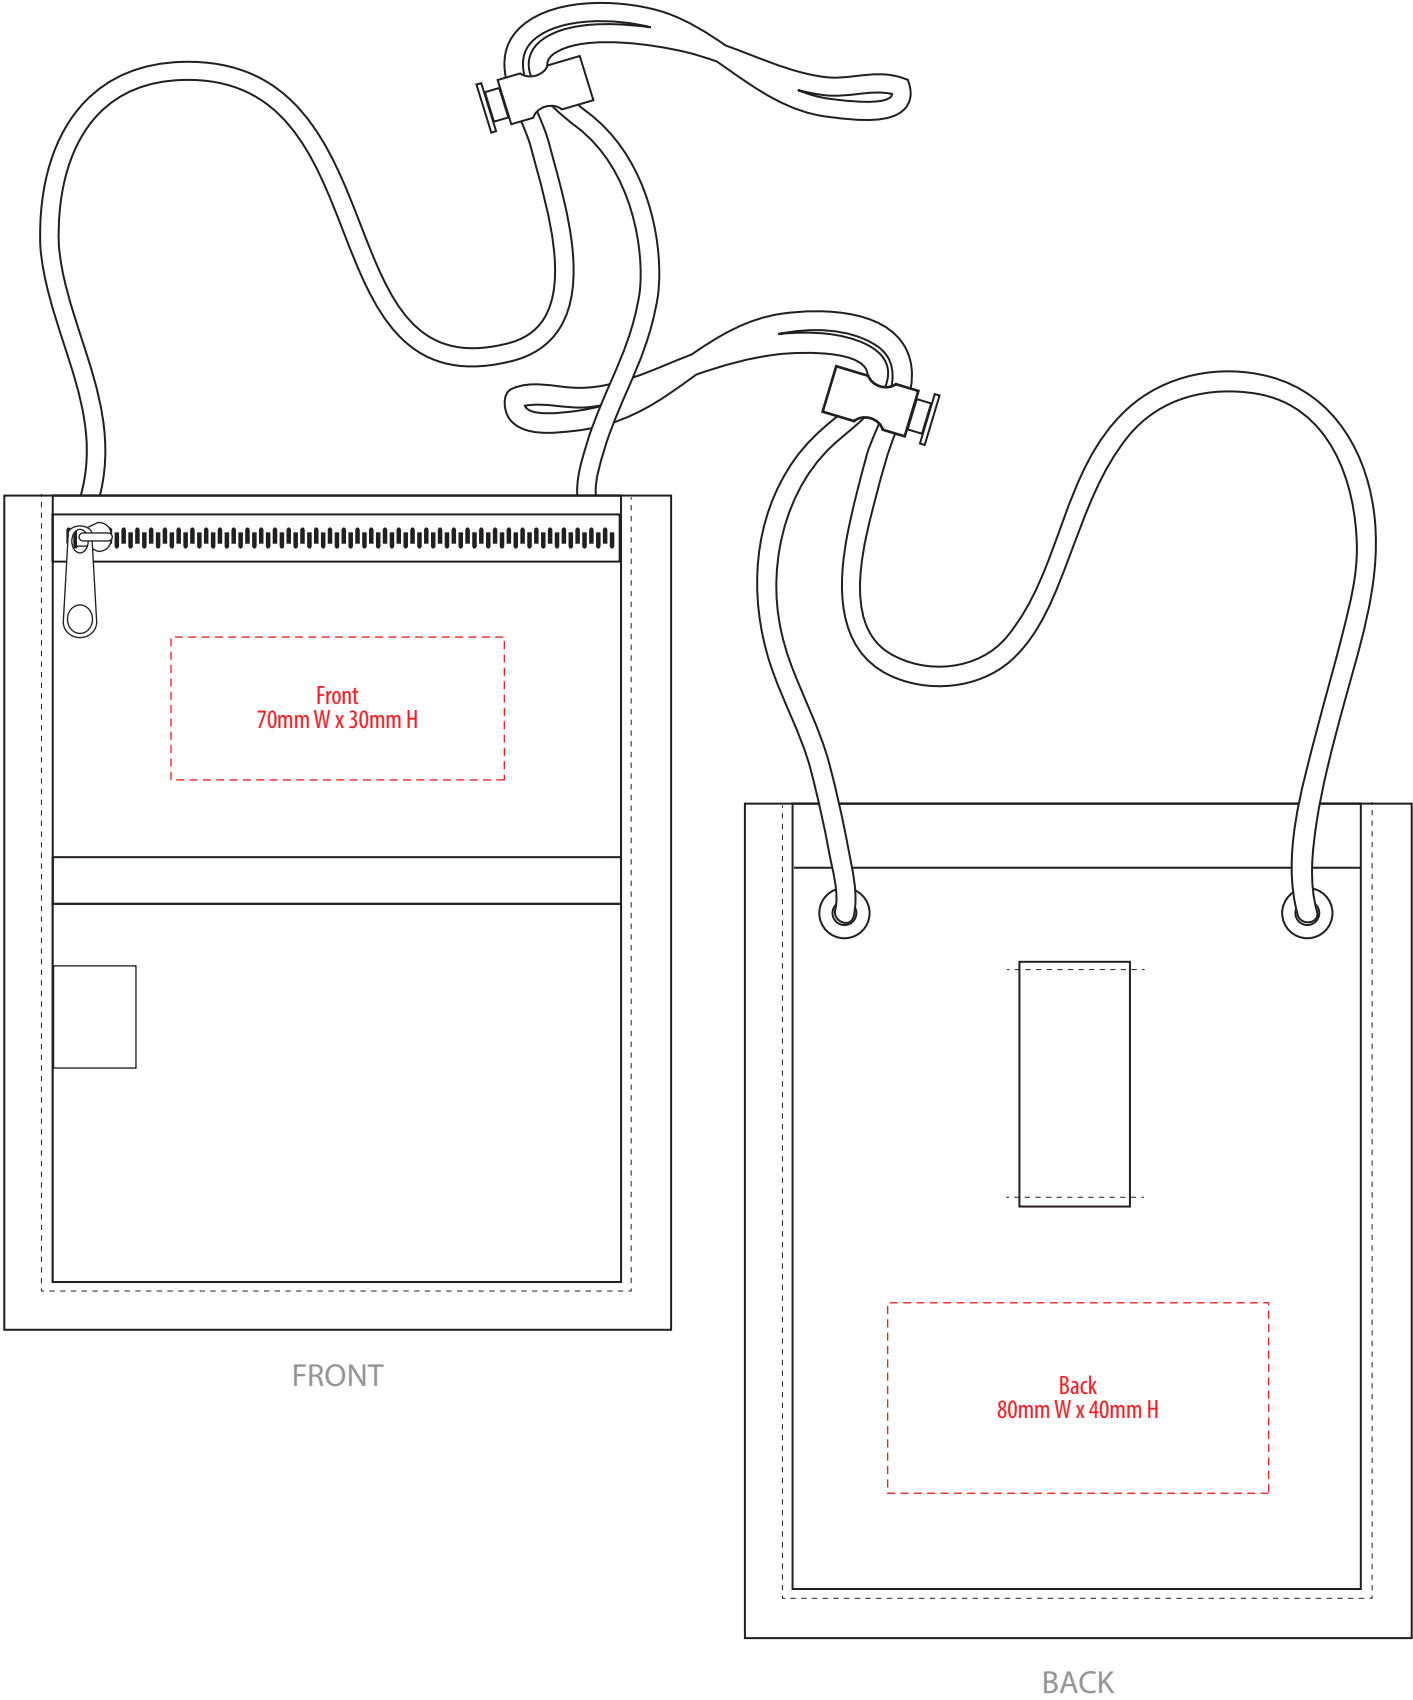

B227b

FRONT

BACK

COLOURWAYS

COLOUR

B227b

FRONT

BACK

NOTE:

The maximum decoration area is a guide only and is greatly dependant on the logo shape.

SUPACOLOUR / SCREENPRINT

B227B

FABRIC SWATCH

BLACK

BLACK

Pantone colours are provided as a reference only and are based on closest match. Actual product colour may differ. If a precise colour match is required we recommend ordering a sample.