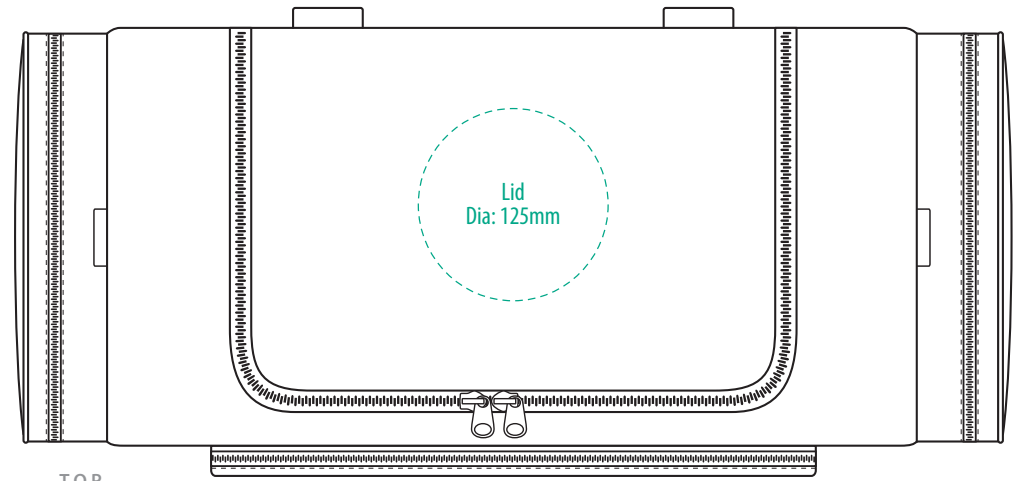

# B240

**NOTE:**

The maximum decoration area is a guide only and is greatly dependant on the logo shape.

-----  
EMBROIDERY

# B240

**NOTE:**

The maximum decoration area is a guide only and is greatly dependant on the logo shape.

-----  
SUPACOLOUR / SCREENPRINT

# B240

**NOTE:**

The maximum decoration area is a guide only and is greatly dependant on the logo shape.

TOP

FRONT

BACK

-----  
SUPASUB / SUPAETCH / SUPAFLEX

B240A