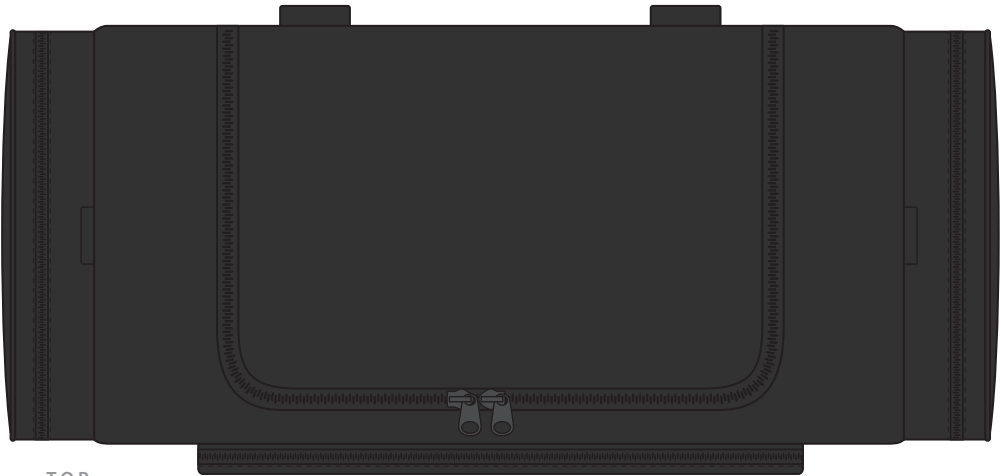

# B240

COLOURWAYS

TOP

FRONT

BACK

-----  
COLOUR

# B240

**NOTE:**

The maximum decoration area is a guide only and is greatly dependant on the logo shape.

-----  
EMBROIDERY

# B240

**NOTE:**

The maximum decoration area is a guide only and is greatly dependant on the logo shape.

-----  
SUPACOLOUR / SCREENPRINT

# B240

**NOTE:**

The maximum decoration area is a guide only and is greatly dependant on the logo shape.

TOP

FRONT

BACK

-----  
SUPASUB / SUPAETCH / SUPAFLEX

B240A