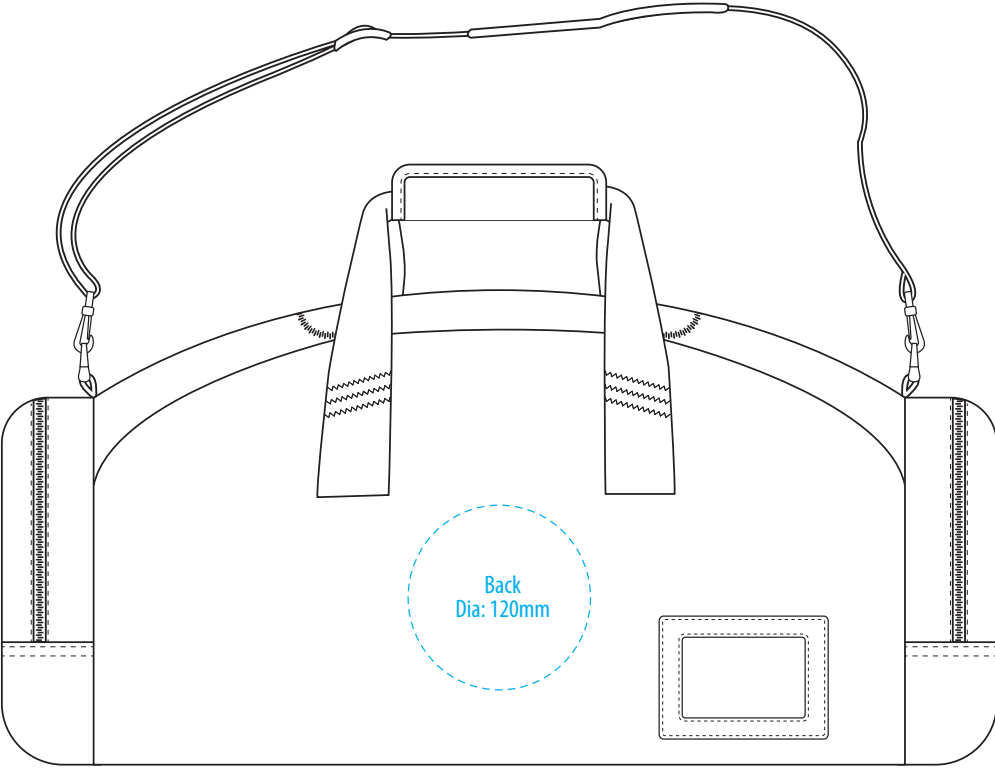

# B240

COLOURWAYS

TOP

FRONT

BACK

-----  
COLOUR

# B240

**NOTE:**

The maximum decoration area is a guide only and is greatly dependant on the logo shape.

-----  
EMBROIDERY

# B240

**NOTE:**

The maximum decoration area is a guide only and is greatly dependant on the logo shape.

-----  
SUPACOLOUR / SCREENPRINT

# B240

**NOTE:**

The maximum decoration area is a guide only and is greatly dependant on the logo shape.

TOP

FRONT

BACK

-----  
SUPASUB / SUPAETCH / SUPAFLEX

B240A