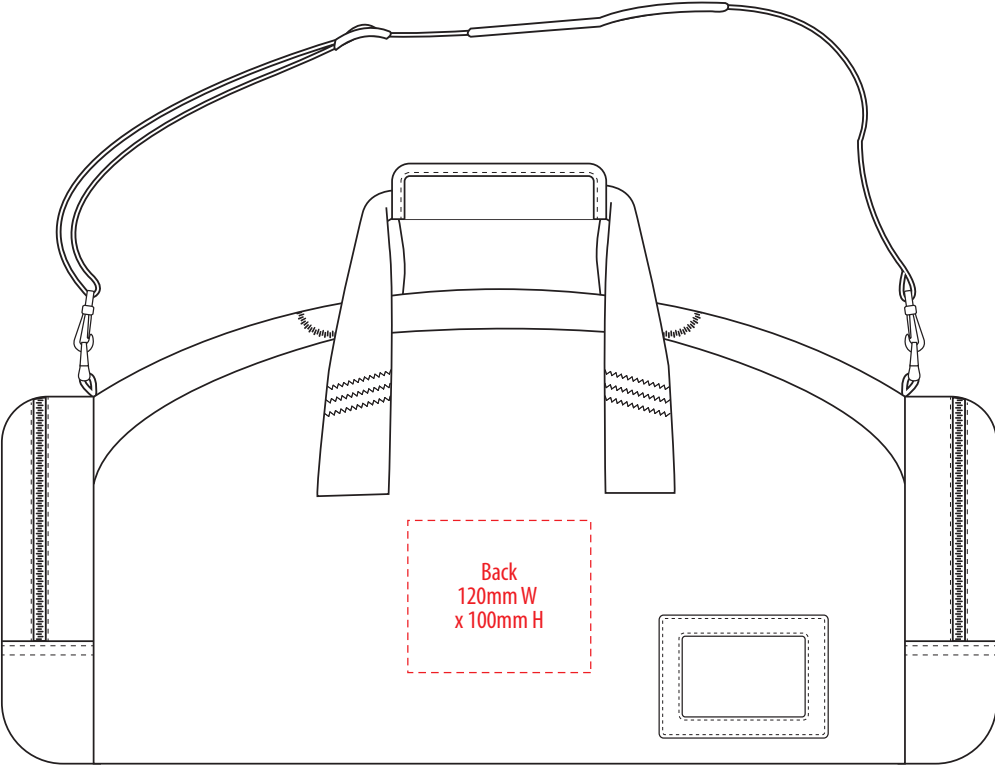

# B240

**NOTE:**

The maximum decoration area is a guide only and is greatly dependant on the logo shape.

-----  
EMBROIDERY

# B240

**NOTE:**

The maximum decoration area is a guide only and is greatly dependant on the logo shape.

-----  
SUPACOLOUR / SCREENPRINT

# B240

**NOTE:**

The maximum decoration area is a guide only and is greatly dependant on the logo shape.

TOP

FRONT

BACK

-----  
SUPASUB / SUPAETCH / SUPAFLEX

B240A