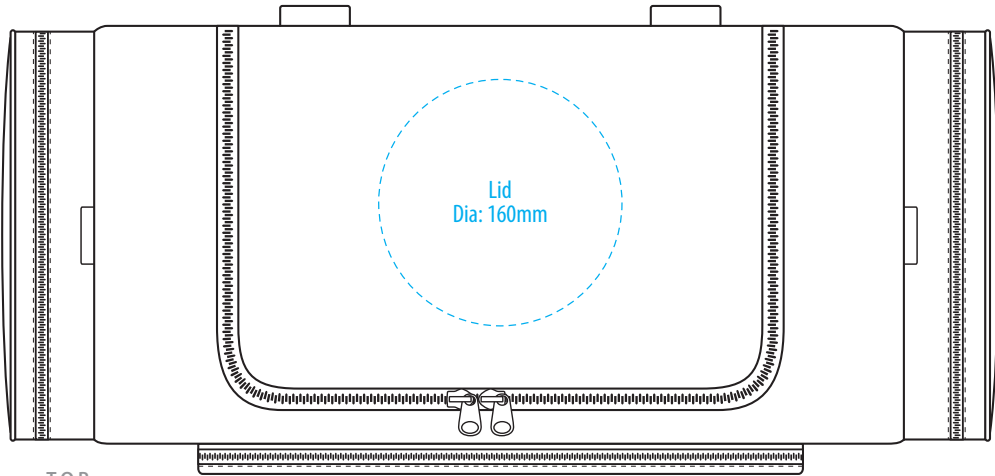

# B240

COLOURWAYS

TOP

FRONT

BACK

-----  
COLOUR

# B240

**NOTE:**

The maximum decoration area is a guide only and is greatly dependant on the logo shape.

-----  
EMBROIDERY

# B240

**NOTE:**

The maximum decoration area is a guide only and is greatly dependant on the logo shape.

-----  
SUPACOLOUR / SCREENPRINT

# B240

**NOTE:**

The maximum decoration area is a guide only and is greatly dependant on the logo shape.

TOP

FRONT

BACK

-----  
SUPASUB / SUPAETCH / SUPAFLEX

B240A