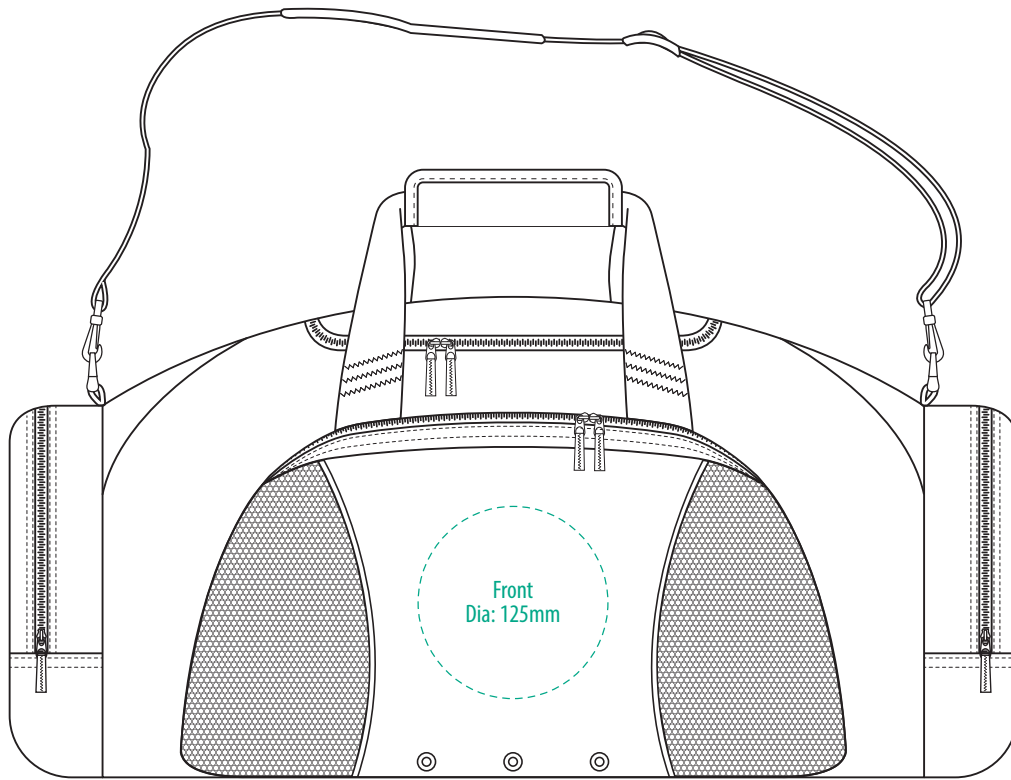

# B240

**NOTE:**

The maximum decoration area is a guide only and is greatly dependant on the logo shape.

-----  
EMBROIDERY

# B240

**NOTE:**

The maximum decoration area is a guide only and is greatly dependant on the logo shape.

-----  
SUPACOLOUR / SCREENPRINT

# B240

**NOTE:**

The maximum decoration area is a guide only and is greatly dependant on the logo shape.

TOP

FRONT

BACK

-----  
SUPASUB / SUPAETCH / SUPAFLEX

B240A