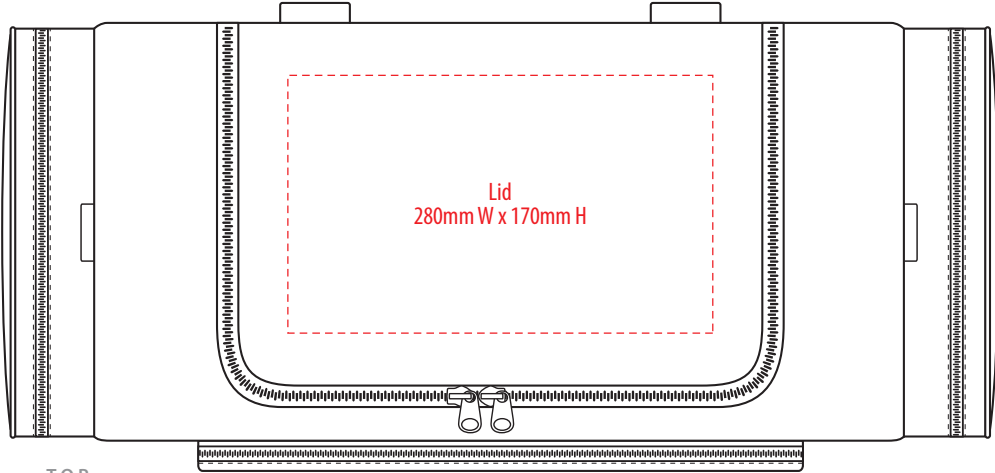

# B240

**NOTE:**

The maximum decoration area is a guide only and is greatly dependant on the logo shape.

-----  
EMBROIDERY

# B240

**NOTE:**

The maximum decoration area is a guide only and is greatly dependant on the logo shape.

-----  
SUPACOLOUR / SCREENPRINT

# B240

**NOTE:**

The maximum decoration area is a guide only and is greatly dependant on the logo shape.

TOP

FRONT

BACK

-----  
SUPASUB / SUPAETCH / SUPAFLEX

B240A