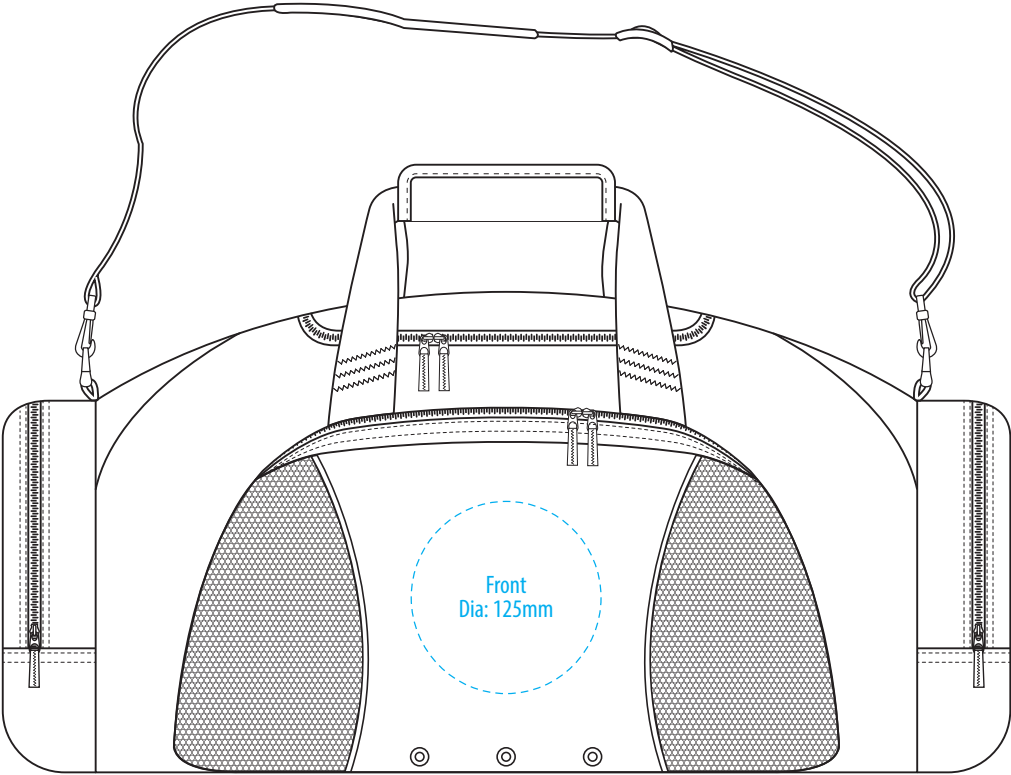

# B240

COLOURWAYS

TOP

FRONT

BACK

-----  
COLOUR

# B240

**NOTE:**

The maximum decoration area is a guide only and is greatly dependant on the logo shape.

-----  
EMBROIDERY

# B240

**NOTE:**

The maximum decoration area is a guide only and is greatly dependant on the logo shape.

-----  
SUPACOLOUR / SCREENPRINT

# B240

**NOTE:**

The maximum decoration area is a guide only and is greatly dependant on the logo shape.

TOP

FRONT

BACK

-----  
SUPASUB / SUPAETCH / SUPAFLEX

B240A