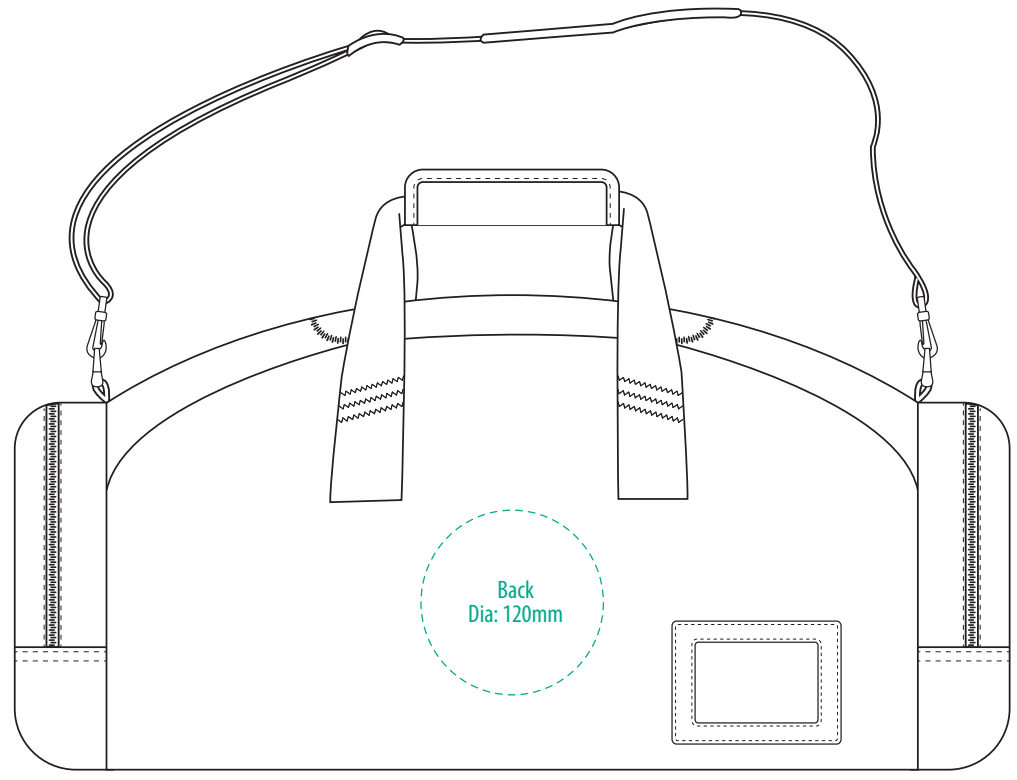

# B240

**NOTE:**

The maximum decoration area is a guide only and is greatly dependant on the logo shape.

TOP

FRONT

BACK

-----  
SUPASUB / SUPAETCH / SUPAFLEX

B240A