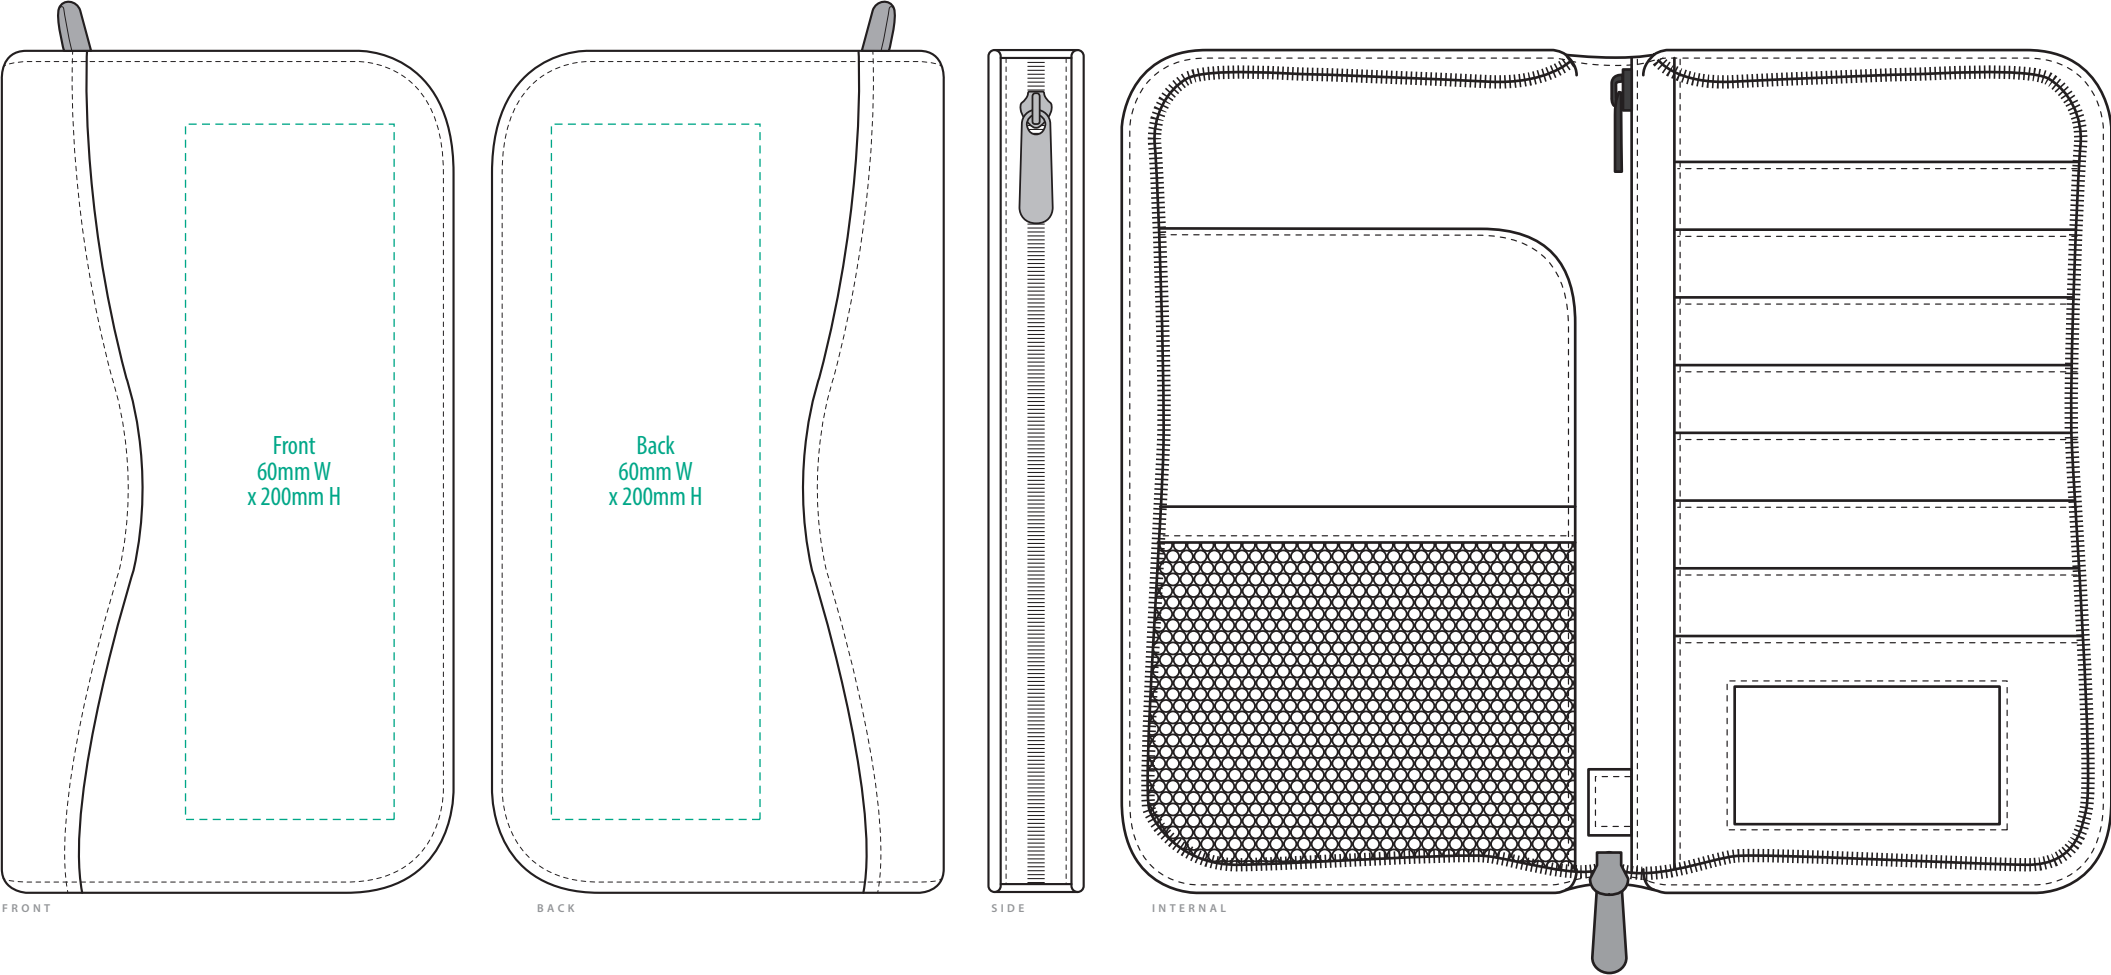

B253

FRONT

BACK

SIDE

INTERNAL

COLOURWAYS

COLOUR

B253

NOTE:

The maximum decoration area is a guide only and is greatly dependant on the logo shape.

SCREENPRINT

B253

FABRIC SWATCH

BLACK

BLACK

Pantone colours are provided as a reference only and are based on closest match. Actual product colour may differ. If a precise colour match is required we recommend ordering a sample.