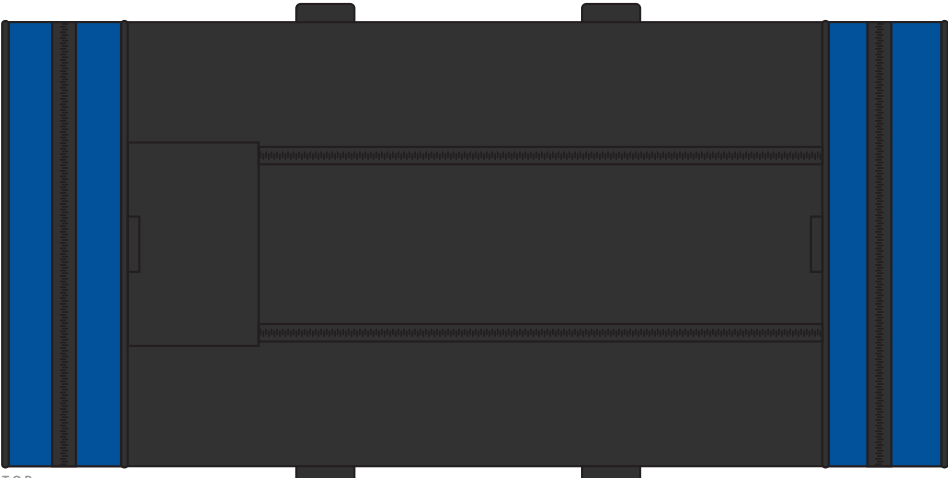

B260A

COLOURWAYS

SIDE

TOP

FRONT

BACK

COLOUR

B260A

NOTE:

The maximum decoration area is a guide only and is greatly dependant on the logo shape.

EMBROIDERY / SUPASUB / SUPAETCH / SUPAFLEX

B260A

NOTE:

The maximum decoration area is a guide only and is greatly dependant on the logo shape.

B260A

TOP

SIDE

NOTE:

The maximum decoration area is a guide only and is greatly dependant on the logo shape.

FRONT

BACK

PRINT

B260A

FABRIC SWATCH

BLACK/BLACK		BLACK		BLACK
RED/BLACK		PMS 186 C		BLACK
ROYAL/BLACK		PMS 286 C		BLACK
NAVY/NAVY		PMS 2965 C		PMS 2965 C

Pantone colours are provided as a reference only and are based on closest match. Actual product colour may differ. If a precise colour match is required we recommend ordering a sample.