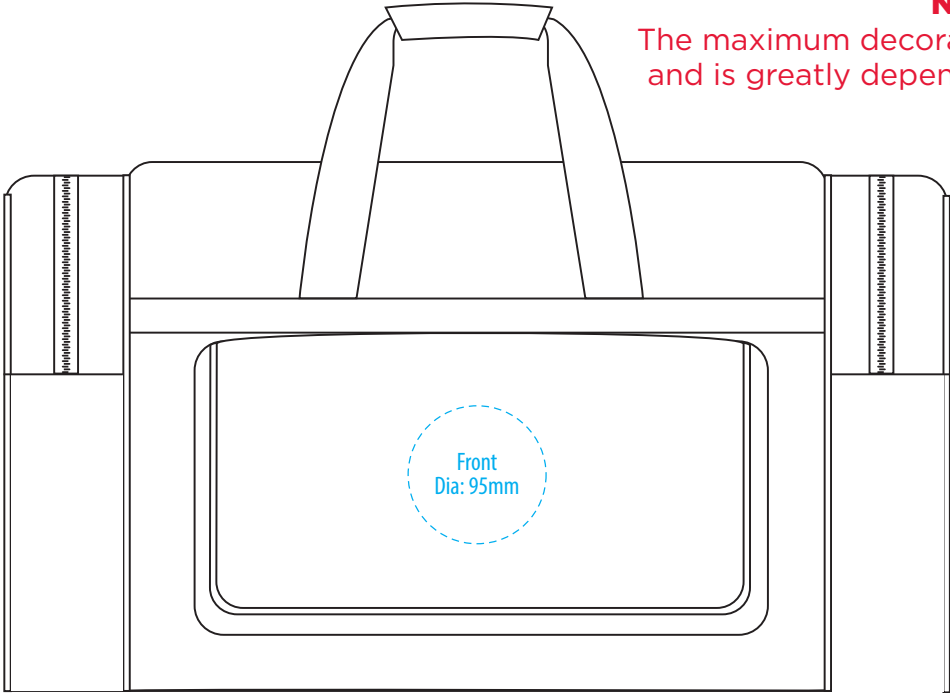

B260A

COLOURWAYS

SIDE

TOP

FRONT

BACK

COLOUR

B260A

NOTE:

The maximum decoration area is a guide only and is greatly dependant on the logo shape.

EMBROIDERY / SUPASUB / SUPAETCH / SUPAFLEX

B260A

NOTE:

The maximum decoration area is a guide only and is greatly dependant on the logo shape.

B260A

TOP

SIDE

NOTE:

The maximum decoration area is a guide only and is greatly dependant on the logo shape.

FRONT

BACK

PRINT