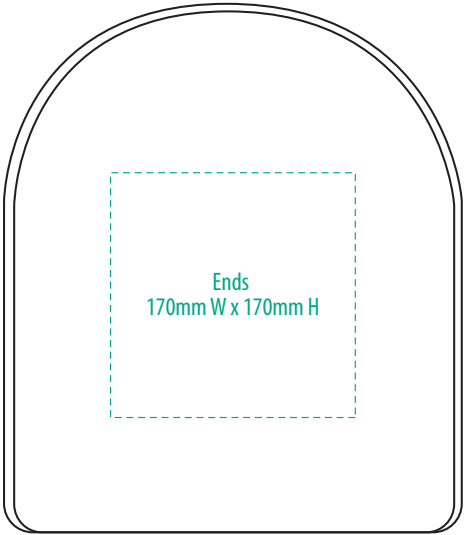

B260A

COLOURWAYS

SIDE

TOP

FRONT

BACK

COLOUR

B260A

NOTE:

The maximum decoration area is a guide only and is greatly dependant on the logo shape.

EMBROIDERY / SUPASUB / SUPAETCH / SUPAFLEX

B260A

NOTE:

The maximum decoration area is a guide only and is greatly dependant on the logo shape.

B260A

TOP

SIDE

NOTE:

The maximum decoration area is a guide only and is greatly dependant on the logo shape.

FRONT

BACK

PRINT