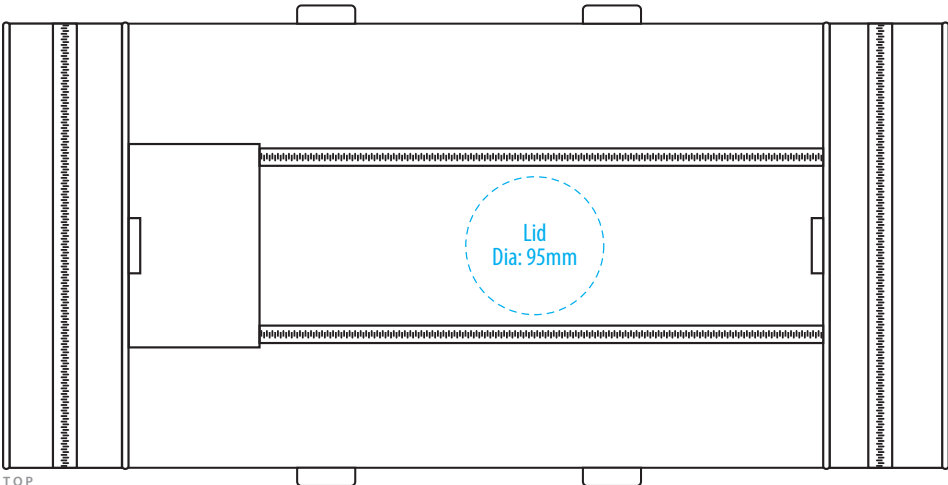

B260A

COLOURWAYS

SIDE

TOP

FRONT

BACK

COLOUR

B260A

NOTE:

The maximum decoration area is a guide only and is greatly dependant on the logo shape.

EMBROIDERY / SUPASUB / SUPAETCH / SUPAFLEX

B260A

NOTE:

The maximum decoration area is a guide only and is greatly dependant on the logo shape.

B260A

TOP

SIDE

NOTE:

The maximum decoration area is a guide only and is greatly dependant on the logo shape.

FRONT

BACK

PRINT