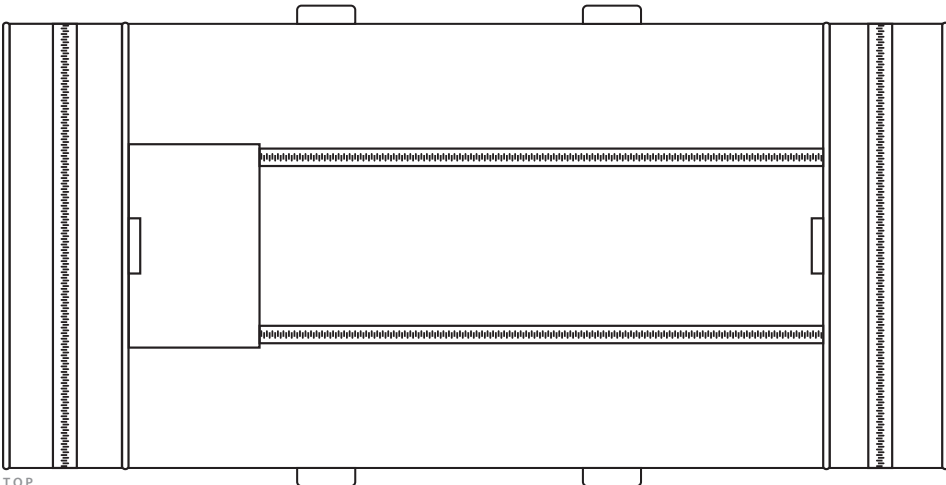

B260A

COLOURWAYS

SIDE

TOP

FRONT

BACK

COLOUR

B260A

NOTE:

The maximum decoration area is a guide only and is greatly dependant on the logo shape.

EMBROIDERY / SUPASUB / SUPAETCH / SUPAFLEX

B260A

NOTE:

The maximum decoration area is a guide only and is greatly dependant on the logo shape.

B260A

TOP

SIDE

NOTE:

The maximum decoration area is a guide only and is greatly dependant on the logo shape.

FRONT

BACK

PRINT