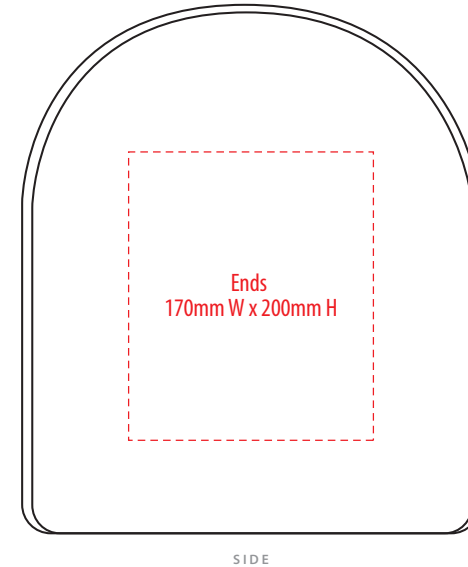

B260A

COLOURWAYS

SIDE

TOP

FRONT

BACK

COLOUR

B260A

NOTE:

The maximum decoration area is a guide only and is greatly dependant on the logo shape.

EMBROIDERY / SUPASUB / SUPAETCH / SUPAFLEX

B260A

NOTE:

The maximum decoration area is a guide only and is greatly dependant on the logo shape.

B260A

TOP

SIDE

NOTE:

The maximum decoration area is a guide only and is greatly dependant on the logo shape.

FRONT

BACK

PRINT