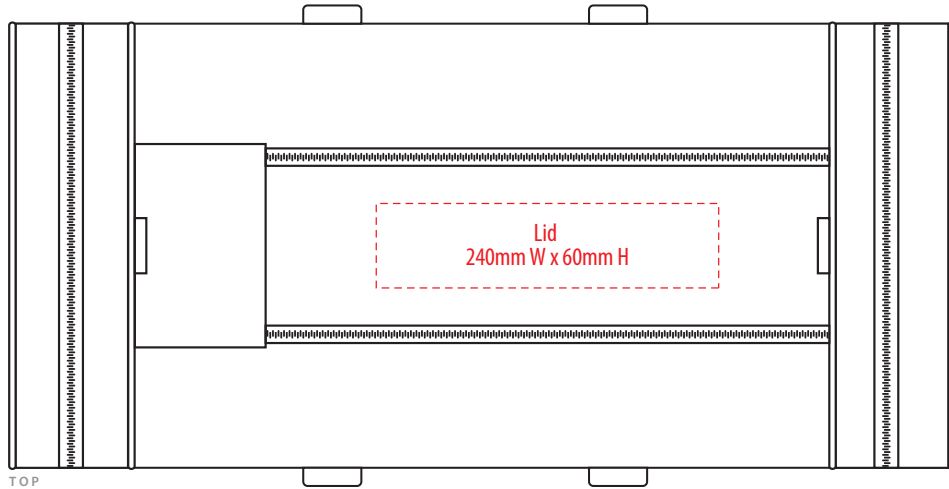

B260A

COLOURWAYS

SIDE

TOP

FRONT

BACK

COLOUR

B260A

NOTE:

The maximum decoration area is a guide only and is greatly dependant on the logo shape.

EMBROIDERY / SUPASUB / SUPAETCH / SUPAFLEX

B260A

NOTE:

The maximum decoration area is a guide only and is greatly dependant on the logo shape.

B260A

TOP

SIDE

NOTE:

The maximum decoration area is a guide only and is greatly dependant on the logo shape.

FRONT

BACK

PRINT