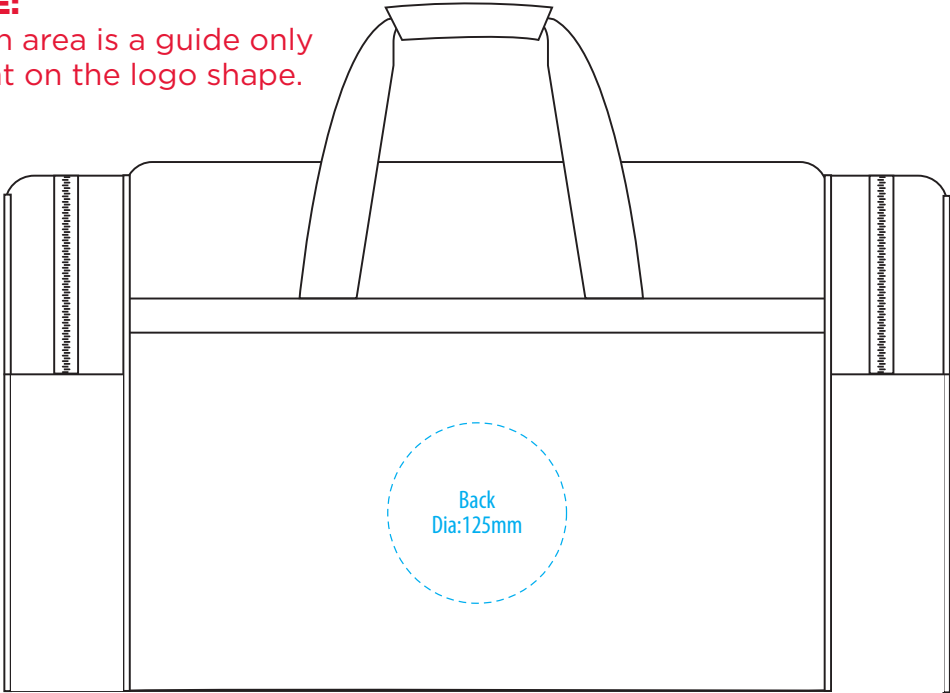

B260A

COLOURWAYS

SIDE

TOP

FRONT

BACK

COLOUR

B260A

NOTE:

The maximum decoration area is a guide only and is greatly dependant on the logo shape.

EMBROIDERY / SUPASUB / SUPAETCH / SUPAFLEX

B260A

NOTE:

The maximum decoration area is a guide only and is greatly dependant on the logo shape.

B260A

TOP

SIDE

NOTE:

The maximum decoration area is a guide only and is greatly dependant on the logo shape.

FRONT

BACK

PRINT