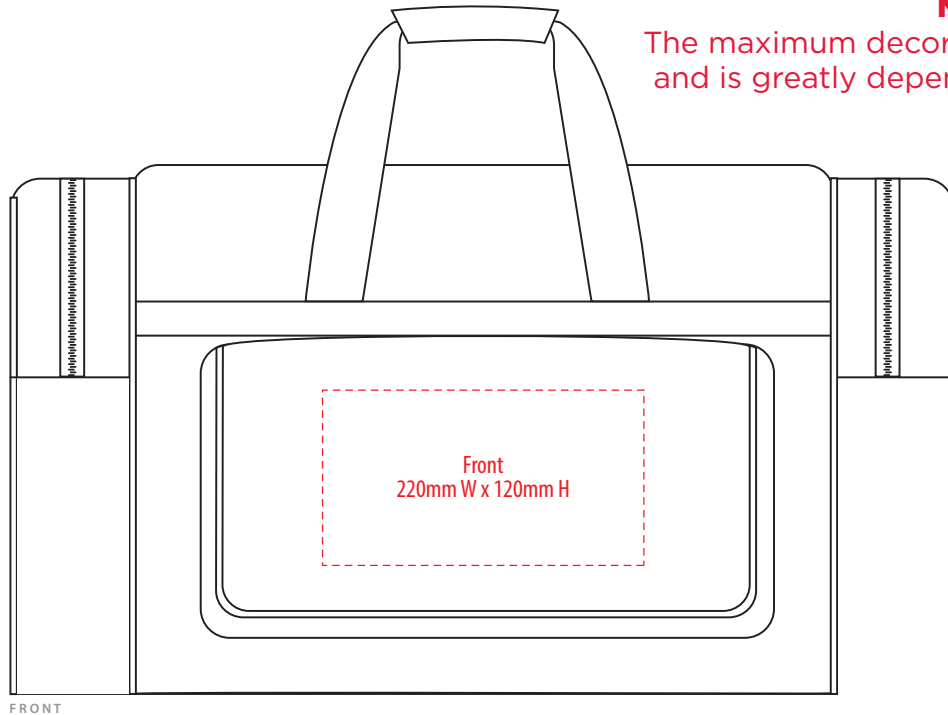

NOTE:

The maximum decoration area is a guide only and is greatly dependant on the logo shape.

EMBROIDERY / SUPASUB / SUPAETCH / SUPAFLEX

B260A

NOTE:

The maximum decoration area is a guide only and is greatly dependant on the logo shape.

B260A

TOP

SIDE

NOTE:

The maximum decoration area is a guide only and is greatly dependant on the logo shape.

FRONT

BACK

PRINT