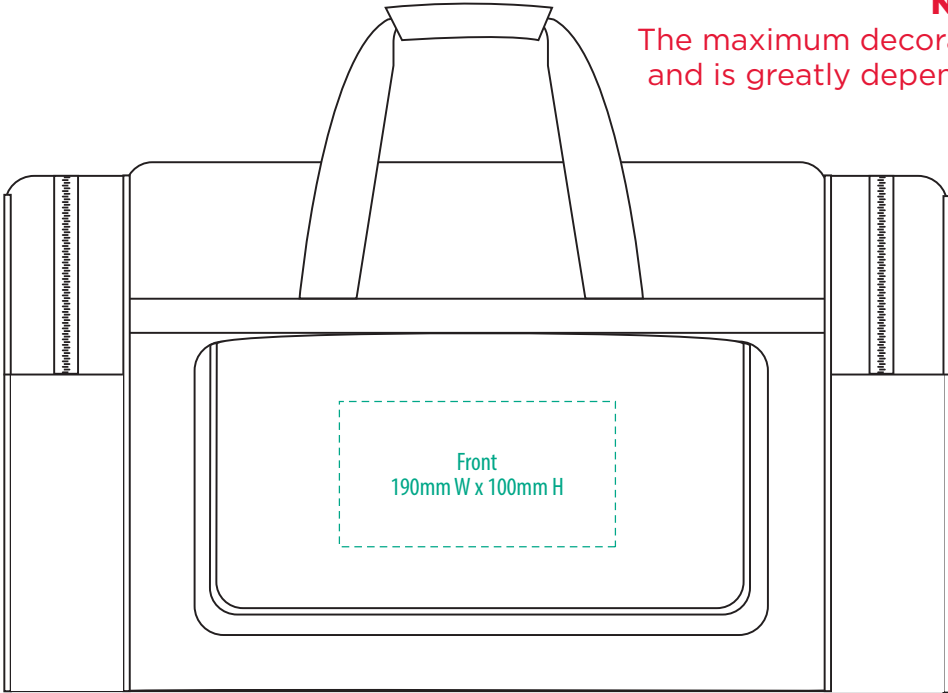

NOTE:

The maximum decoration area is a guide only and is greatly dependant on the logo shape.

EMBROIDERY / SUPASUB / SUPAETCH / SUPAFLEX

B260A

NOTE:

The maximum decoration area is a guide only and is greatly dependant on the logo shape.

B260A

TOP

SIDE

NOTE:

The maximum decoration area is a guide only and is greatly dependant on the logo shape.

FRONT

BACK

PRINT