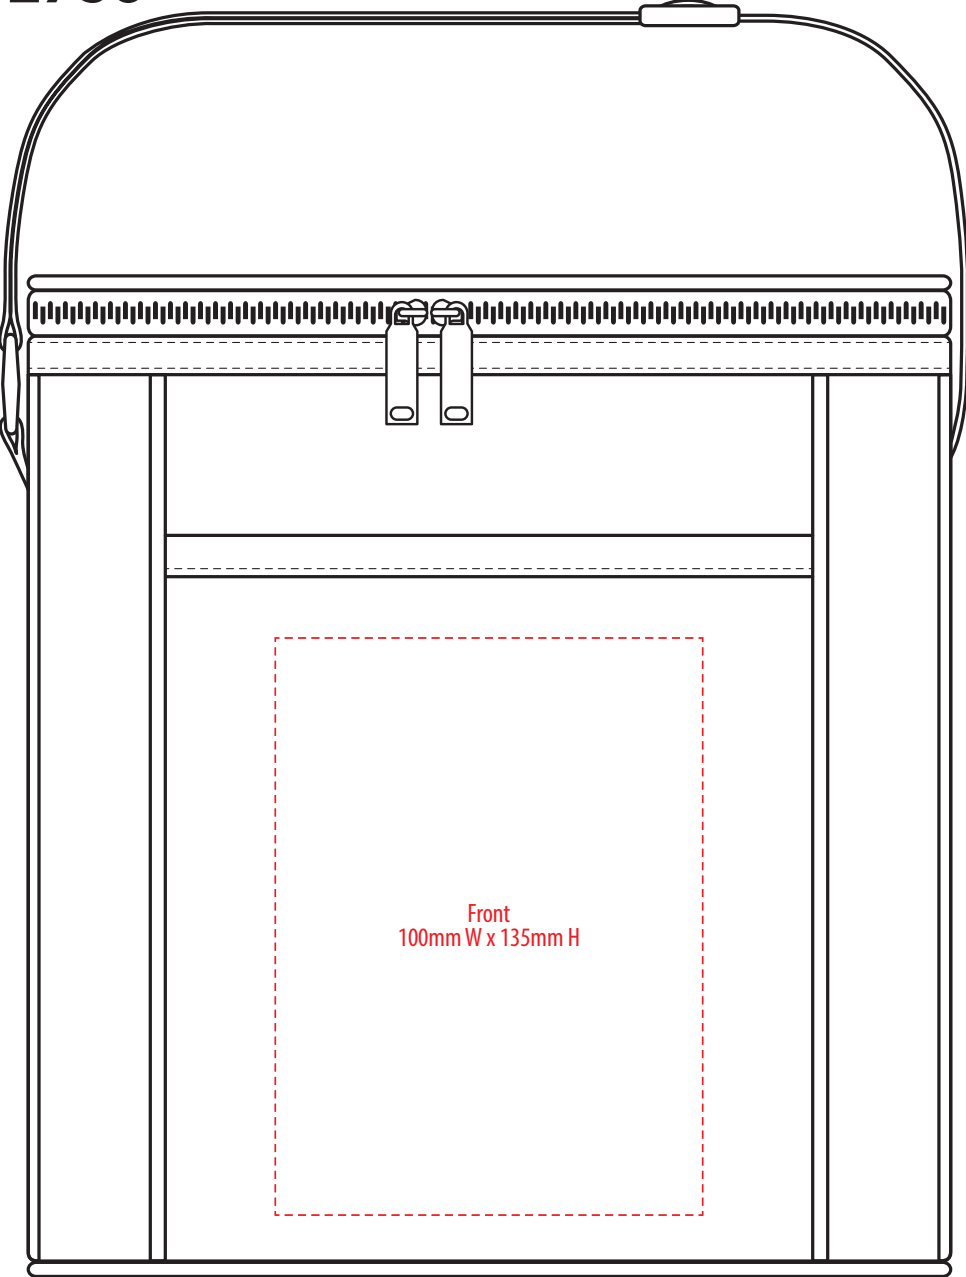

# B273c

COLOURWAYS

FRONT

BACK

-----  
COLOUR

**B273c**

FRONT

BACK

**NOTE:** The maximum decoration area is a guide only and is greatly dependant on the logo shape.

**B273c**

FRONT

BACK

**NOTE:** The maximum decoration area is a guide only and is greatly dependant on the logo shape.

-----  
SCREENPRINT

B273A