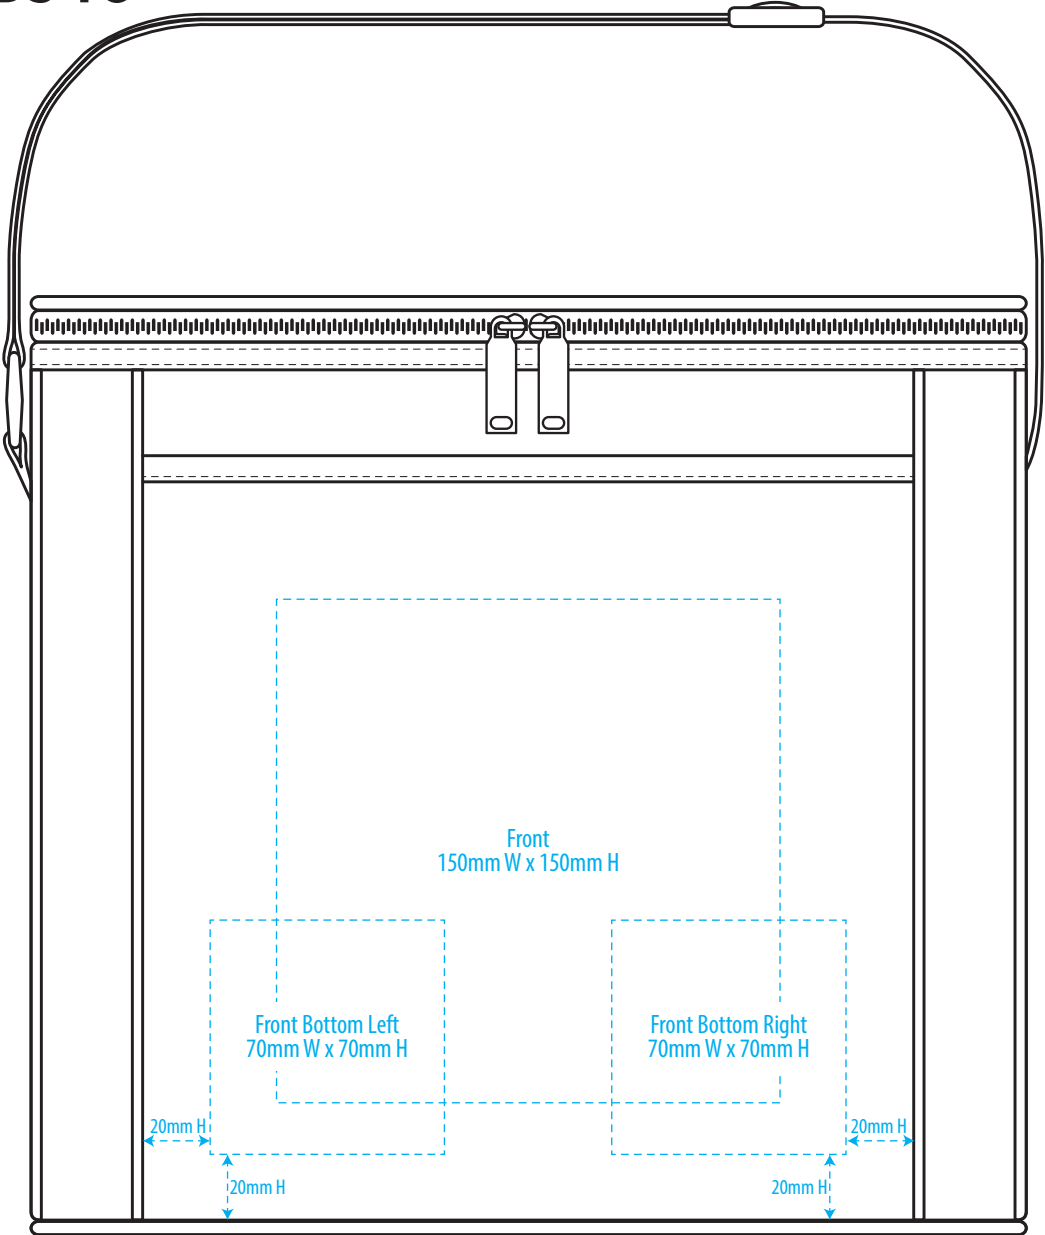

B340

COLOURWAYS

FRONT

BACK

COLOUR

B340

FRONT

BACK

NOTE: The maximum decoration area is a guide only and is greatly dependant on the logo shape.

B340

FRONT

BACK

NOTE: The maximum decoration area is a guide only and is greatly dependant on the logo shape.

PRINT