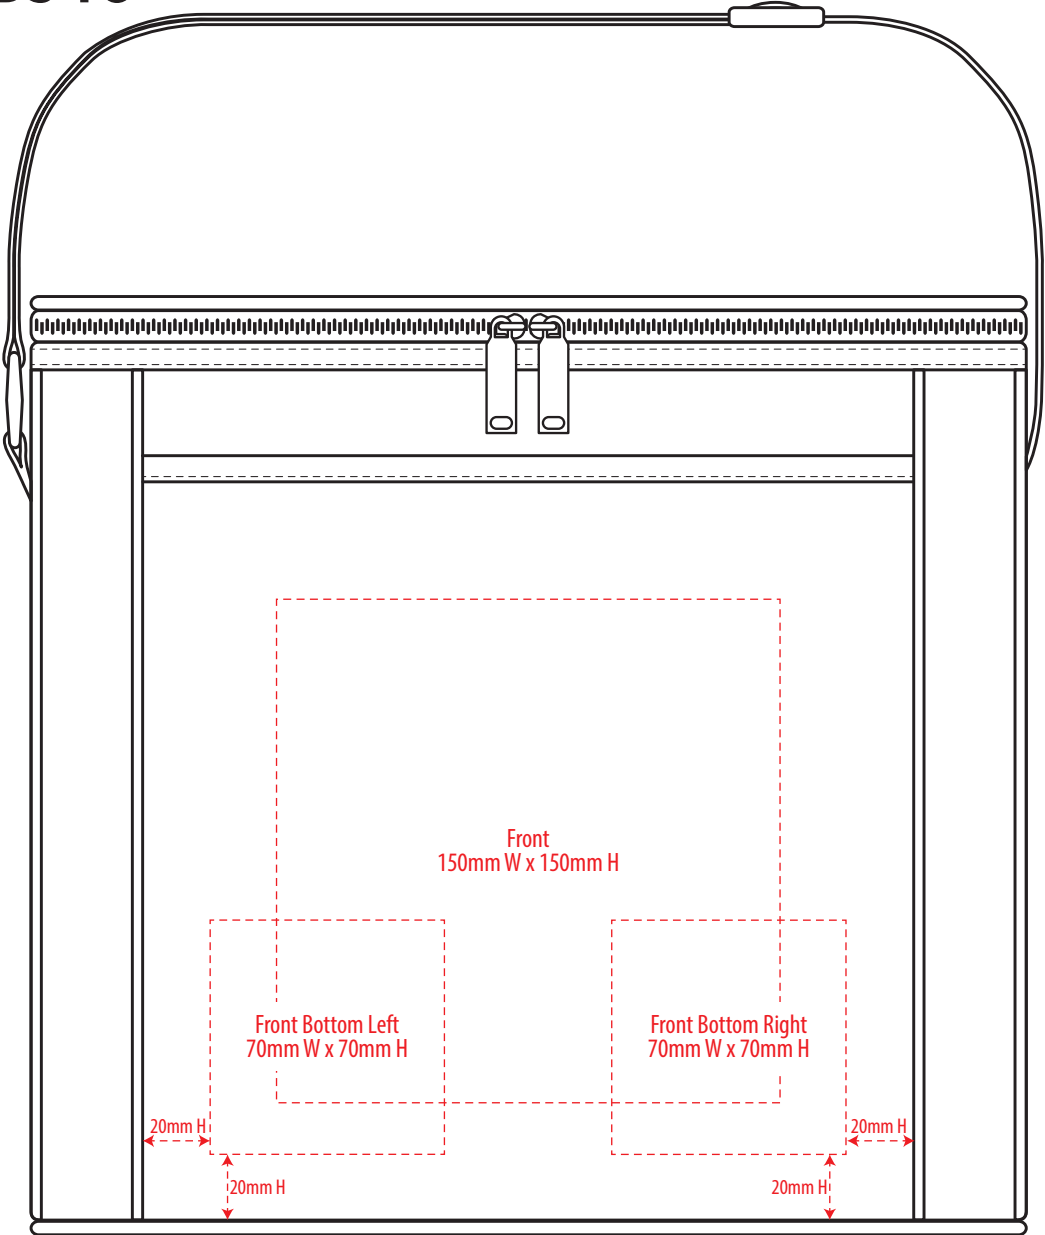

B340

COLOURWAYS

FRONT

BACK

COLOUR

B340

FRONT

BACK

NOTE: The maximum decoration area is a guide only and is greatly dependant on the logo shape.

B340

FRONT

BACK

NOTE: The maximum decoration area is a guide only and is greatly dependant on the logo shape.

PRINT