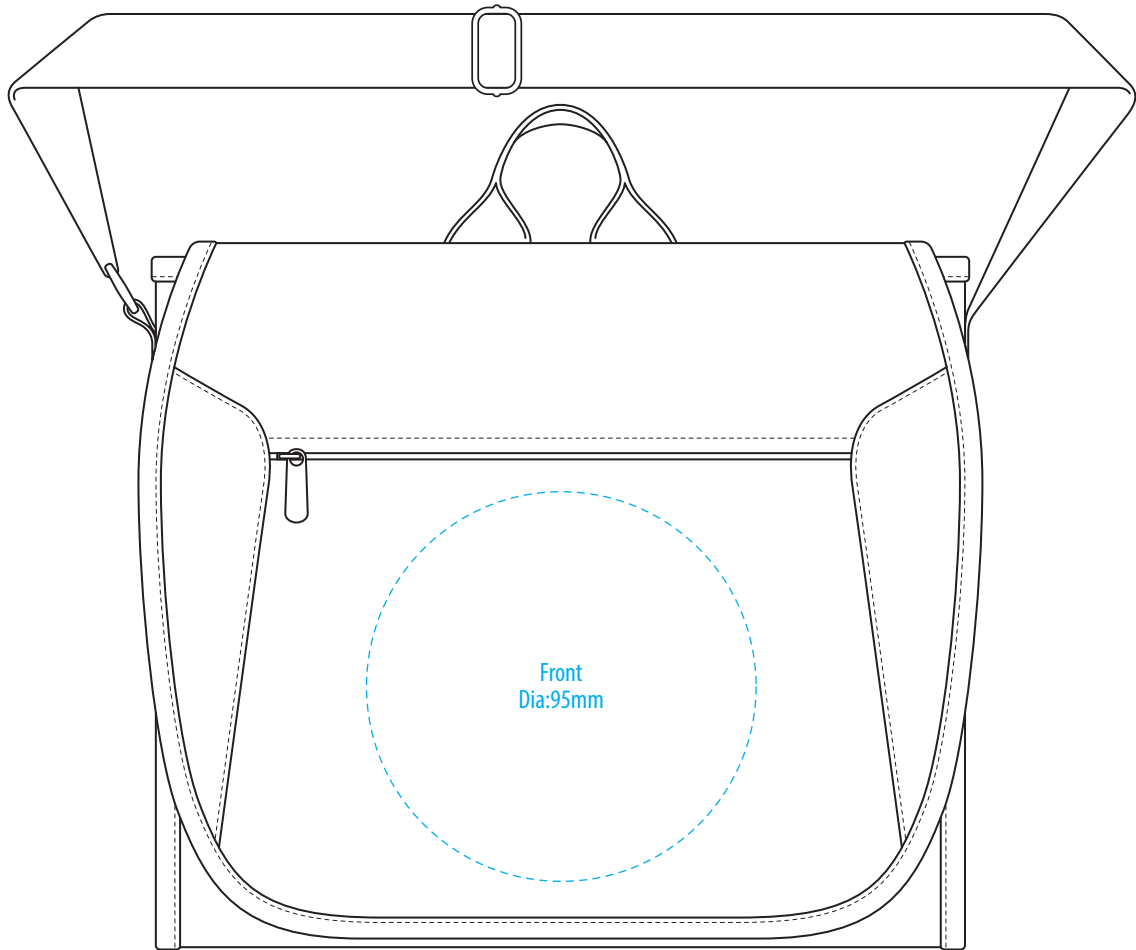

**B386**

**COLOURWAYS**

FRONT

BACK

-----  
COLOUR

**B386**

FRONT

BACK

**NOTE:** The maximum decoration area is a guide only and is greatly dependant on the logo shape.

-----  
EMBROIDERY / SUPASUB / SUPAETCH / SUPAFLEX

**B386**

FRONT

BACK

**NOTE:** The maximum decoration area is a guide only and is greatly dependant on the logo shape.

-----  
SUPACOLOUR / SCREENPRINT

B386

FABRIC SWATCH

**BLACK**

**BLACK**

---

Pantone colours are provided as a reference only and are based on closest match. Actual product colour may differ. If a precise colour match is required we recommend ordering a sample.