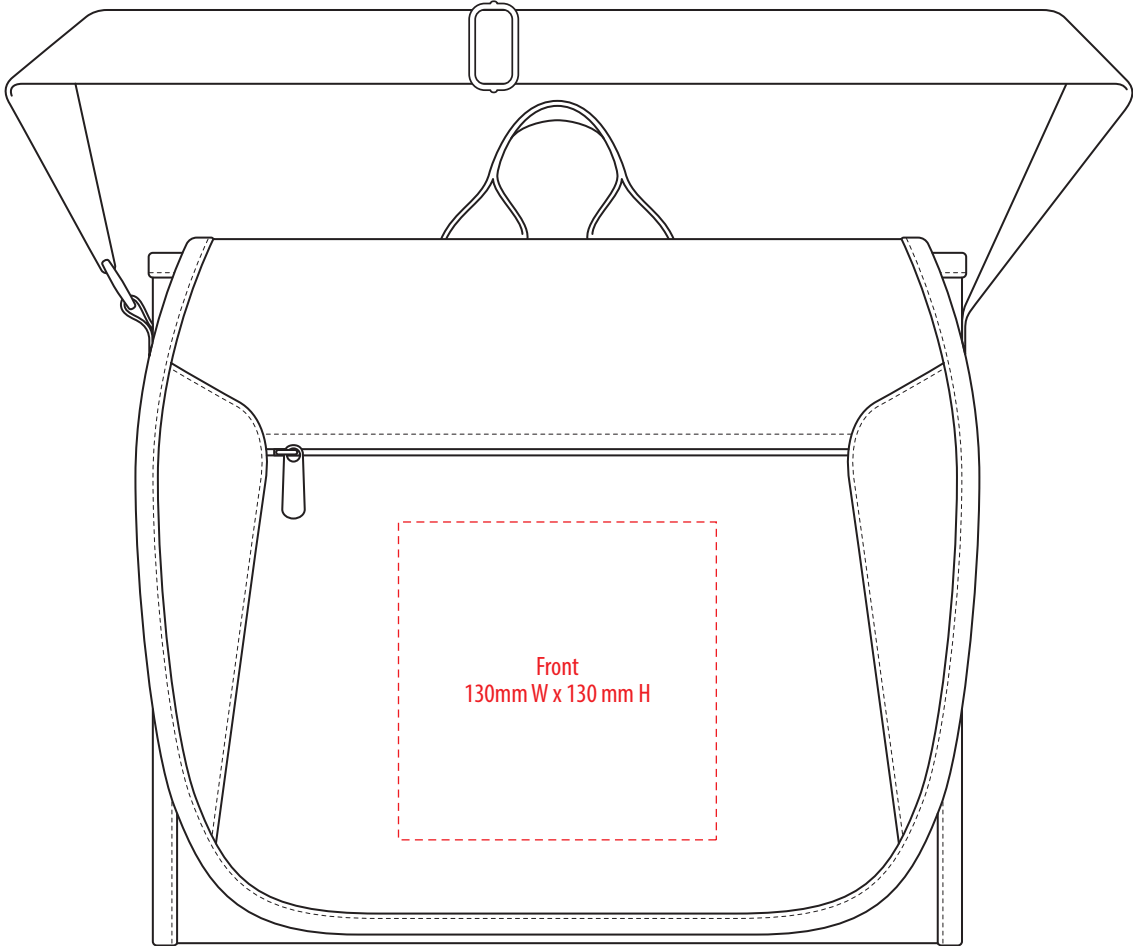

**B386**

**COLOURWAYS**

FRONT

BACK

-----  
COLOUR

**B386**

FRONT

BACK

**NOTE:** The maximum decoration area is a guide only and is greatly dependant on the logo shape.

-----  
EMBROIDERY / SUPASUB / SUPAETCH / SUPAFLEX

**B386**

FRONT

BACK

**NOTE:** The maximum decoration area is a guide only and is greatly dependant on the logo shape.

-----  
SUPACOLOUR / SCREENPRINT

B386

FABRIC SWATCH

**BLACK**

**BLACK**

---

Pantone colours are provided as a reference only and are based on closest match. Actual product colour may differ. If a precise colour match is required we recommend ordering a sample.