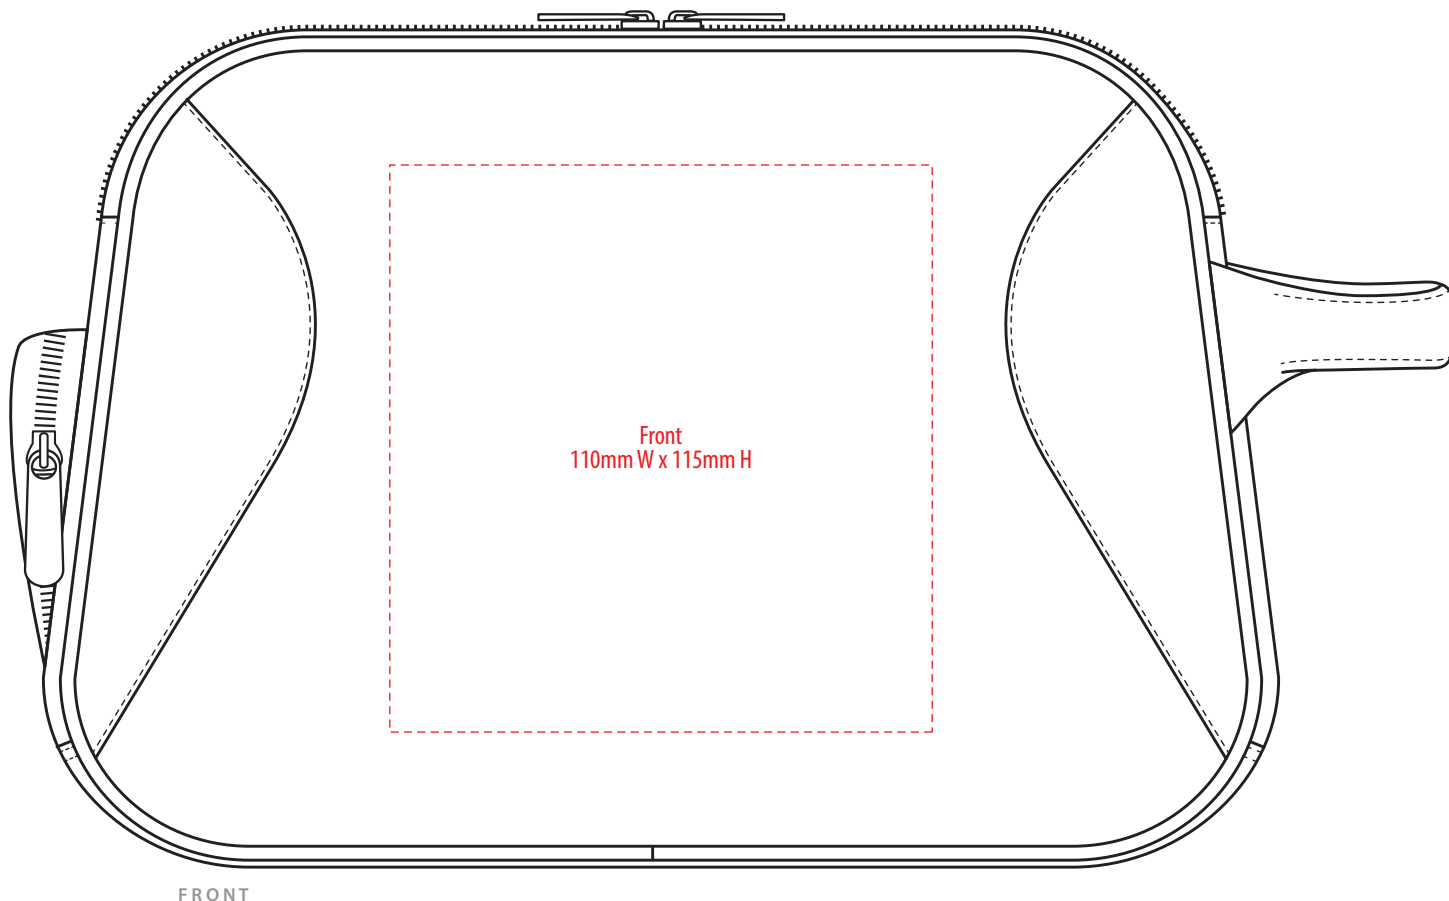

# B403

**NOTE:**

The maximum decoration area is a guide only and is greatly dependant on the logo shape.

-----  
EMBROIDERY / SUPASUB / SUPAETCH / SUPAFLEX

# B403

**NOTE:**

The maximum decoration area is a guide only and is greatly dependant on the logo shape.

-----  
SUPACOLOUR / SCREENPRINT

B403

FABRIC SWATCH

**BLACK**

**BLACK**