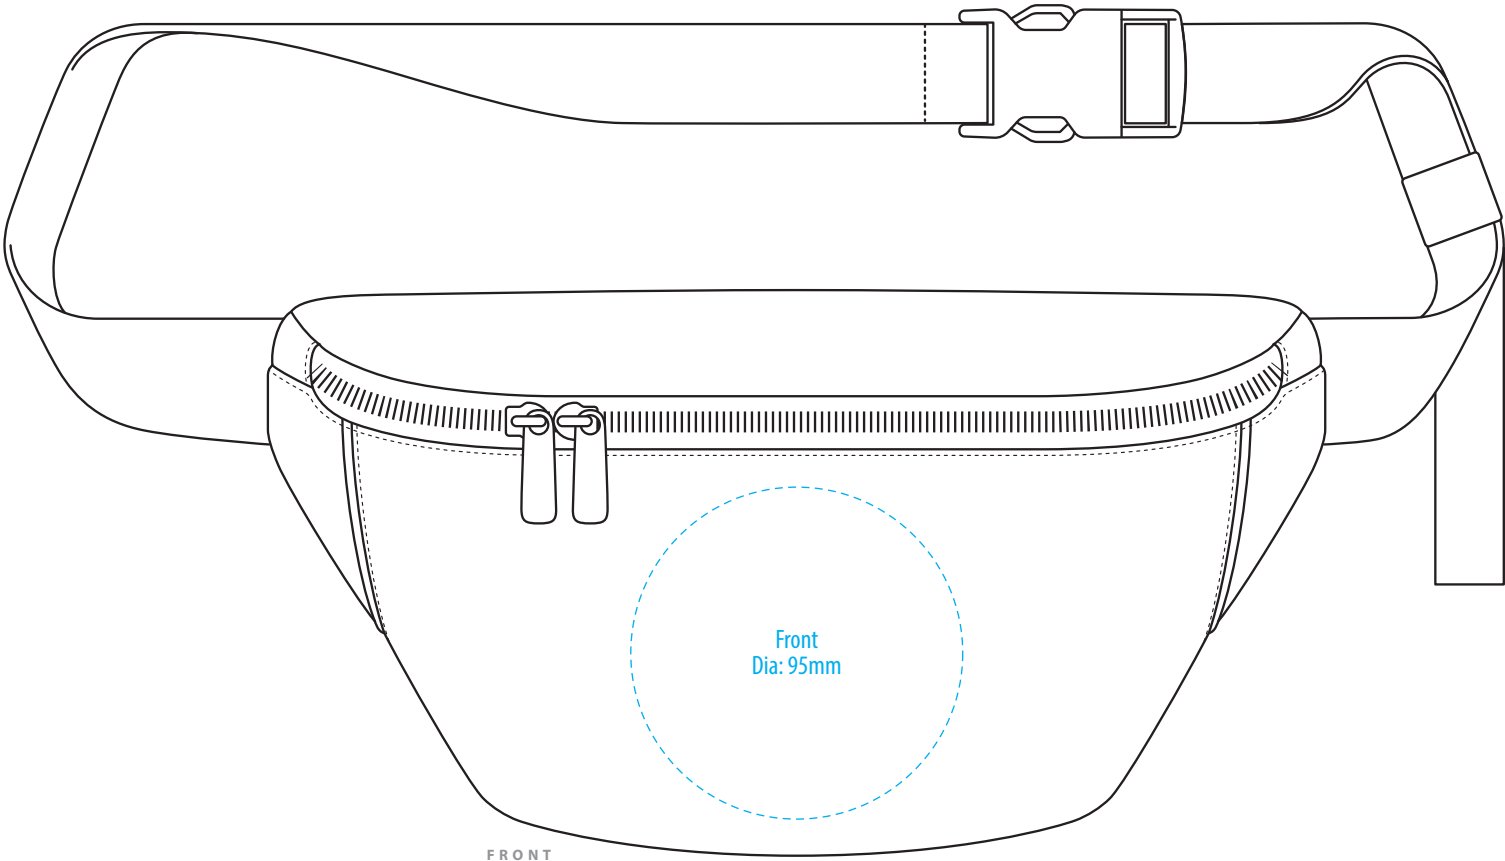

B404

COLOURWAYS

COLOUR

B404

NOTE:

The maximum decoration area is a guide only and is greatly dependant on the logo shape.

EMBROIDERY / SUPASUB / SUPAETCH / SUPAFLEX

B404

NOTE:

The maximum decoration area is a guide only and is greatly dependant on the logo shape.

SUPACOLOUR / SCREENPRINT

B404

FABRIC SWATCH

BLACK

BLACK

NAVY