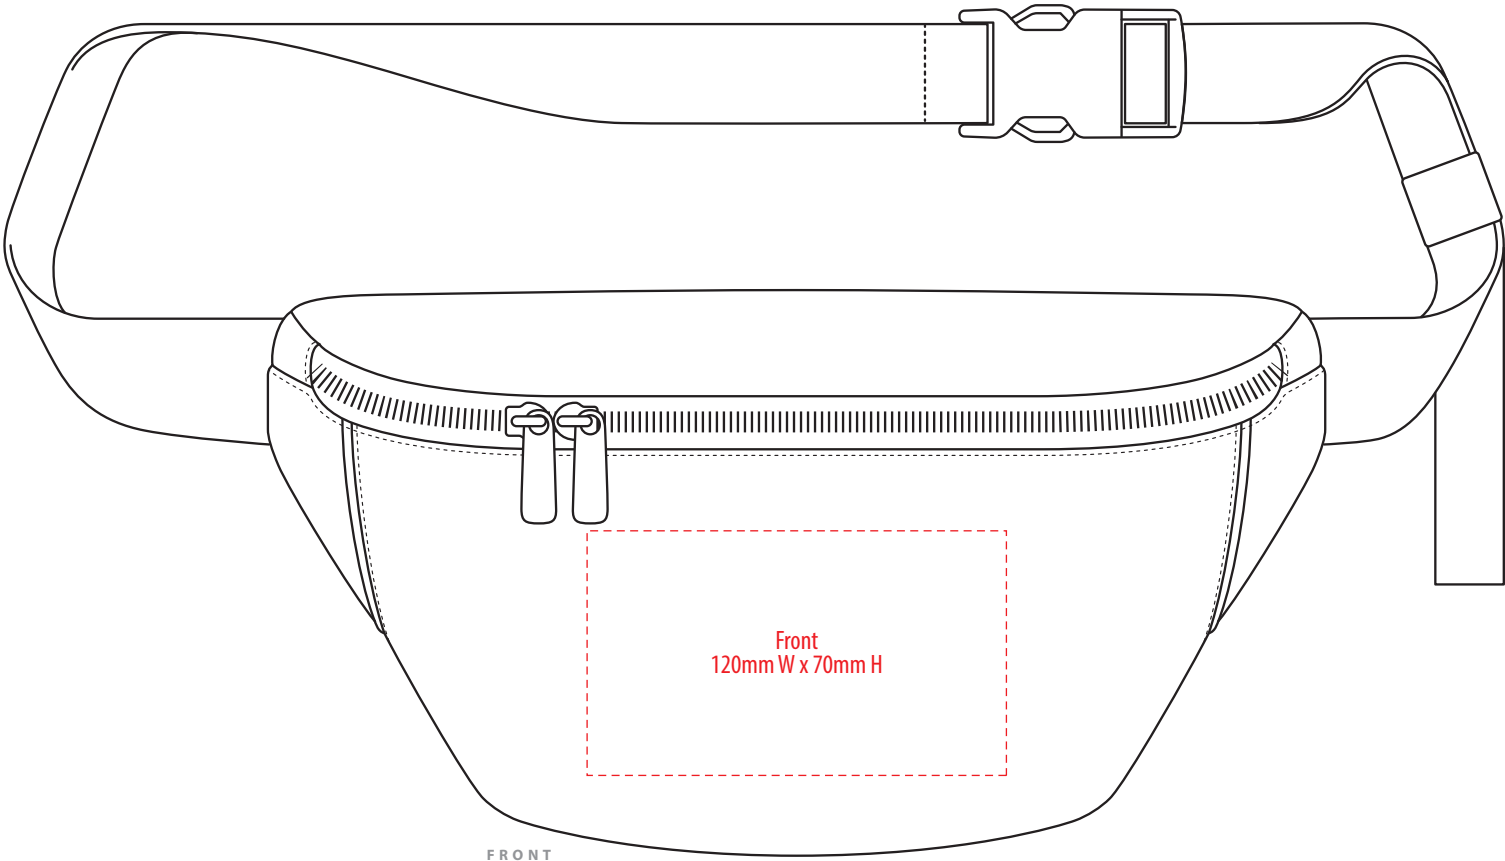

B404

COLOURWAYS

COLOUR

B404

NOTE:

The maximum decoration area is a guide only and is greatly dependant on the logo shape.

EMBROIDERY / SUPASUB / SUPAETCH / SUPAFLEX

B404

NOTE:

The maximum decoration area is a guide only and is greatly dependant on the logo shape.

SUPACOLOUR / SCREENPRINT

B404

FABRIC SWATCH

BLACK

BLACK

NAVY