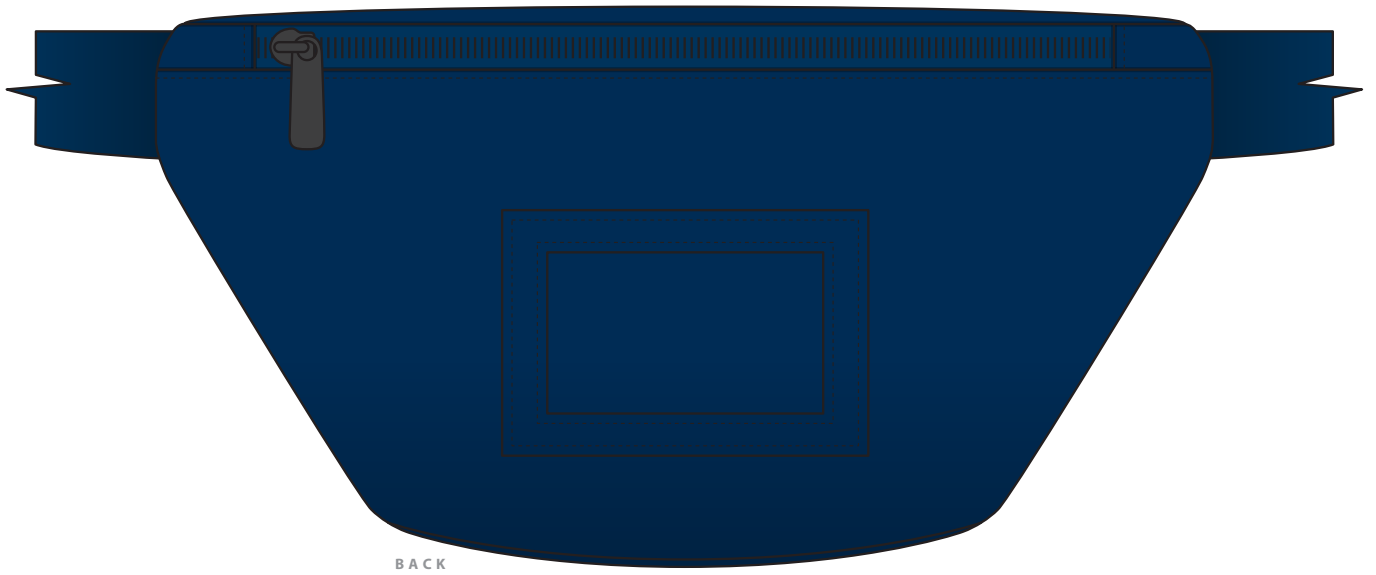

B404

COLOURWAYS

COLOUR

B404

NOTE:

The maximum decoration area is a guide only and is greatly dependant on the logo shape.

EMBROIDERY / SUPASUB / SUPAETCH / SUPAFLEX

B404

NOTE:

The maximum decoration area is a guide only and is greatly dependant on the logo shape.

SUPACOLOUR / SCREENPRINT

B404

FABRIC SWATCH

BLACK

BLACK

NAVY