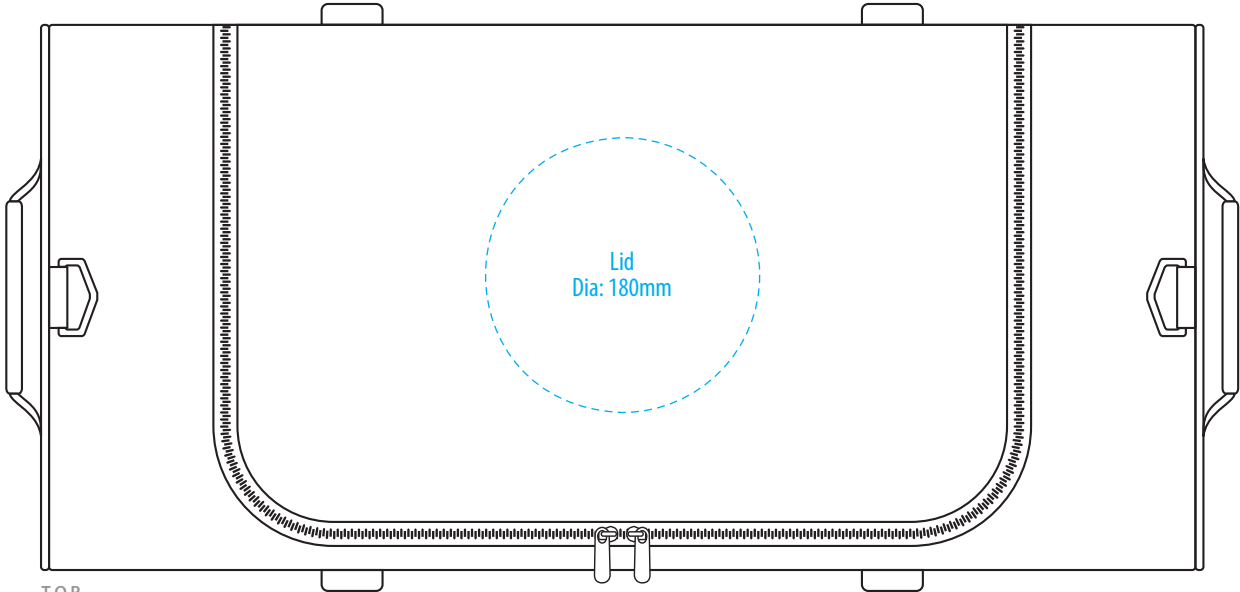

B407

COLOURWAYS

FRONT

LEFT END

TOP

RIGHT END

COLOUR

B407

FRONT

LEFT END

TOP

RIGHT END

EMBROIDERY

B407

FRONT

LEFT END

TOP

RIGHT END

SUPACLOUR

B407

FRONT

LEFT END

TOP

RIGHT END

SUPASUB / SUPAETCH / SUPAFLEX

B407

Front
500mm W x 100mm H*
*Surcharge may apply for large prints

FRONT

End
120mm W
x 70mm H

LEFT END

TOP

End
120mm W
x 70mm H