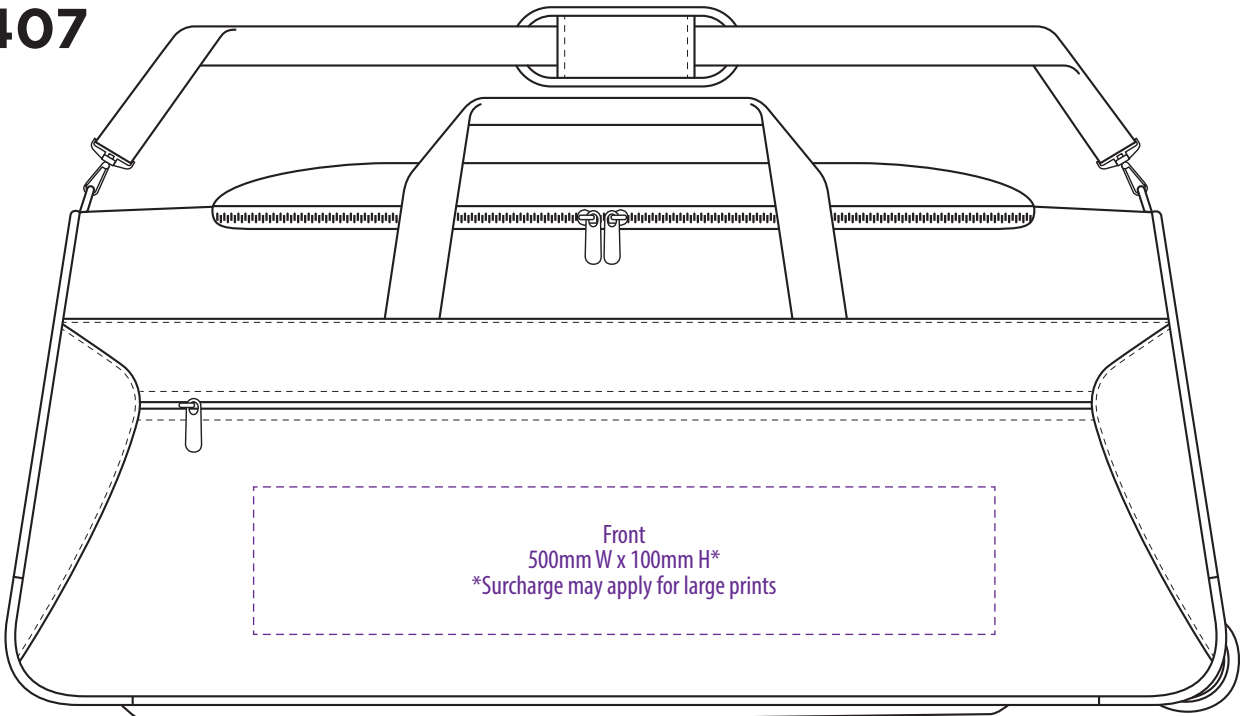

TOP

RIGHT END

SUPACLOUR

B407

FRONT

LEFT END

TOP

RIGHT END

SUPASUB / SUPAETCH / SUPAFLEX

B407

Front
500mm W x 100mm H*
*Surcharge may apply for large prints

FRONT

End
120mm W
x 70mm H

LEFT END

TOP

End
120mm W
x 70mm H