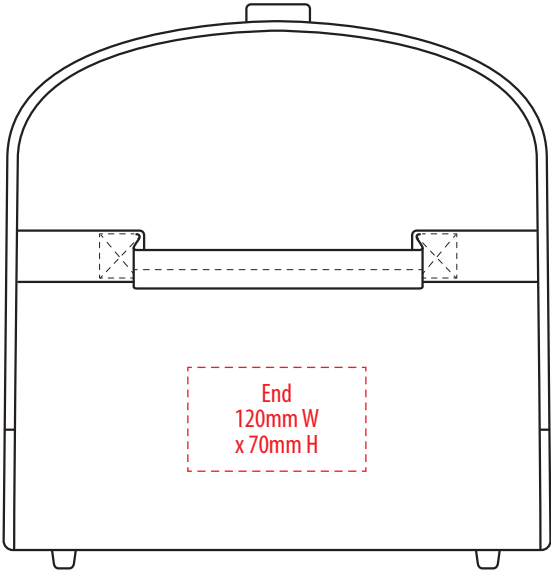

FRONT

LEFT END

TOP

RIGHT END

EMBROIDERY

B407

FRONT

LEFT END

SUPASUB / SUPAETCH / SUPAFLEX

B407

Front
500mm W x 100mm H*
*Surcharge may apply for large prints

FRONT

End
120mm W
x 70mm H

LEFT END

TOP

End
120mm W
x 70mm H