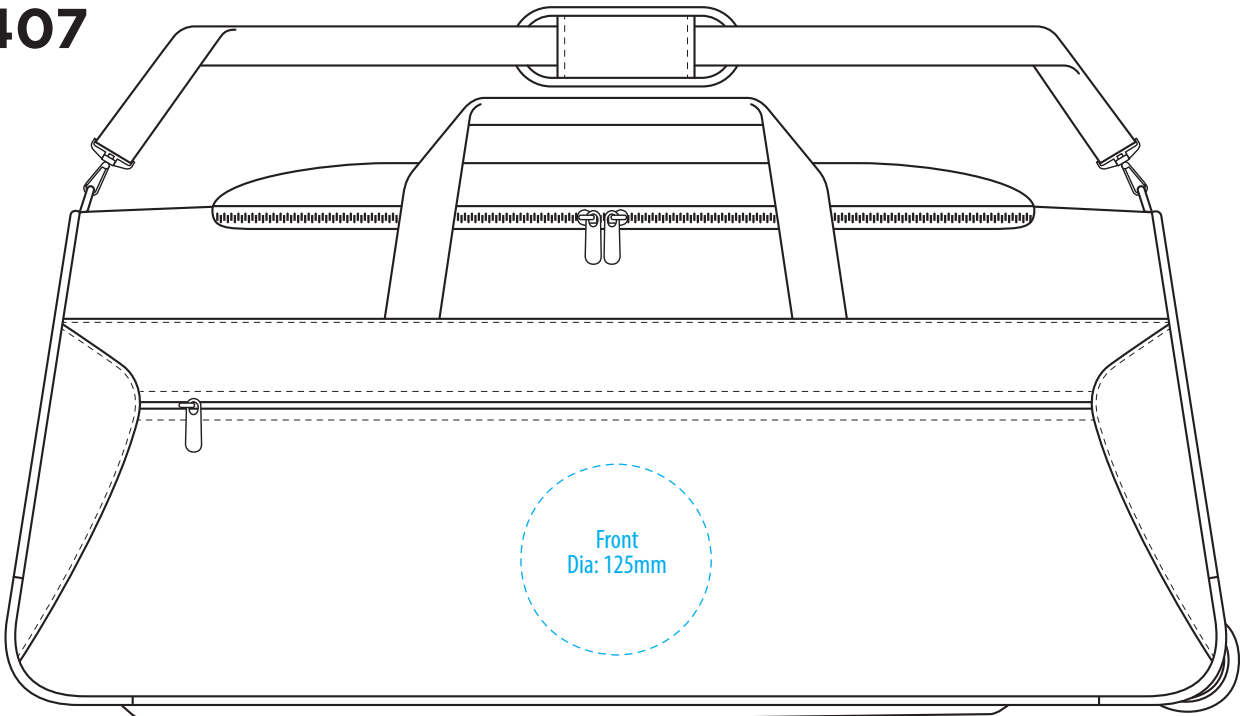

B407

COLOURWAYS

FRONT

LEFT END

TOP

RIGHT END

COLOUR

B407

FRONT

LEFT END

TOP

RIGHT END

EMBROIDERY

B407

FRONT

LEFT END

SUPASUB / SUPAETCH / SUPAFLEX

B407

Front
500mm W x 100mm H*
*Surcharge may apply for large prints

FRONT

End
120mm W
x 70mm H

LEFT END

TOP

End
120mm W
x 70mm H