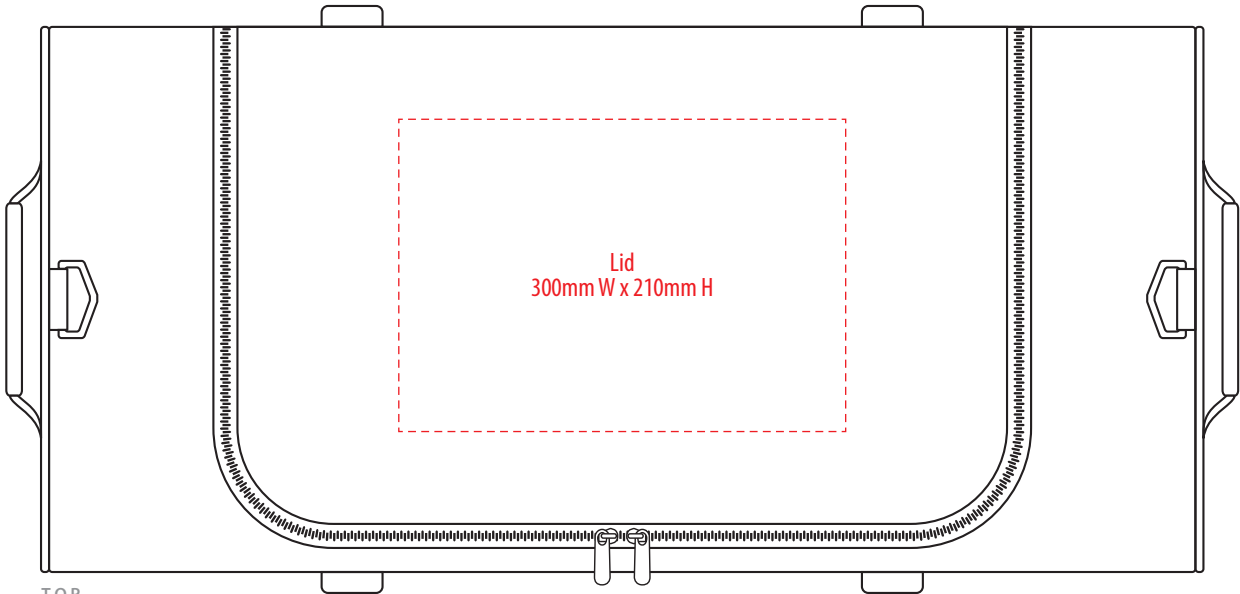

FRONT

LEFT END

TOP

RIGHT END

EMBROIDERY

B407

FRONT

LEFT END

TOP

RIGHT END

SUPACLOUR

B407

FRONT

LEFT END

TOP

RIGHT END

SUPASUB / SUPAETCH / SUPAFLEX

B407

Front
500mm W x 100mm H*
*Surcharge may apply for large prints

FRONT

End
120mm W
x 70mm H

LEFT END

TOP

End
120mm W
x 70mm H