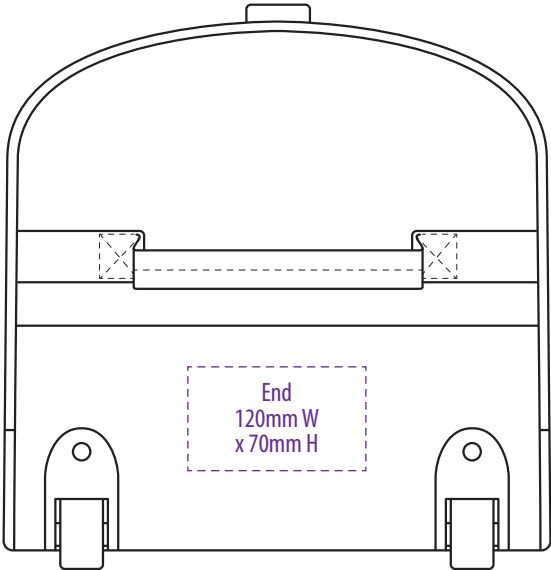

SUPASUB / SUPAETCH / SUPAFLEX

B407

Front
500mm W x 100mm H*
*Surcharge may apply for large prints

FRONT

End
120mm W
x 70mm H

LEFT END

TOP

End
120mm W
x 70mm H