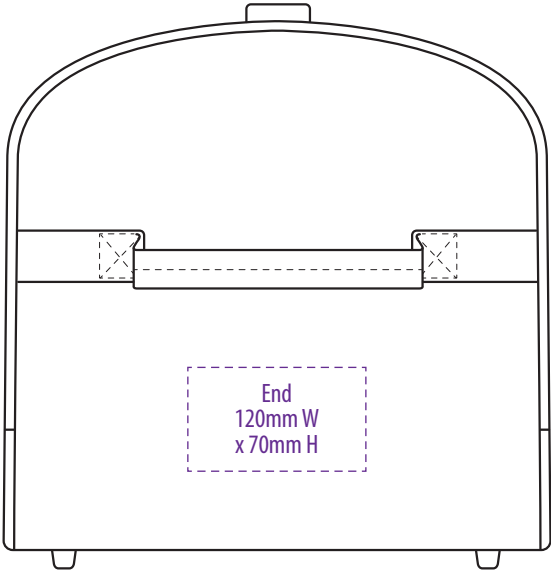

TOP

RIGHT END

SUPACLOUR

B407

FRONT

LEFT END

TOP

RIGHT END

SUPASUB / SUPAETCH / SUPAFLEX

B407

Front
500mm W x 100mm H*
*Surcharge may apply for large prints

FRONT

End
120mm W
x 70mm H

LEFT END

TOP

End
120mm W
x 70mm H