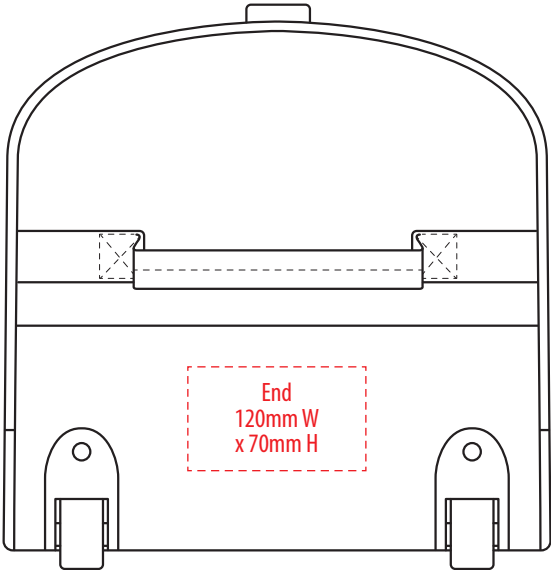

FRONT

LEFT END

TOP

RIGHT END

EMBROIDERY

B407

FRONT

LEFT END

TOP

RIGHT END

SUPACLOUR

B407

FRONT

LEFT END

TOP

RIGHT END

SUPASUB / SUPAETCH / SUPAFLEX

B407

Front
500mm W x 100mm H*
*Surcharge may apply for large prints

FRONT

End
120mm W
x 70mm H

LEFT END

TOP

End
120mm W
x 70mm H