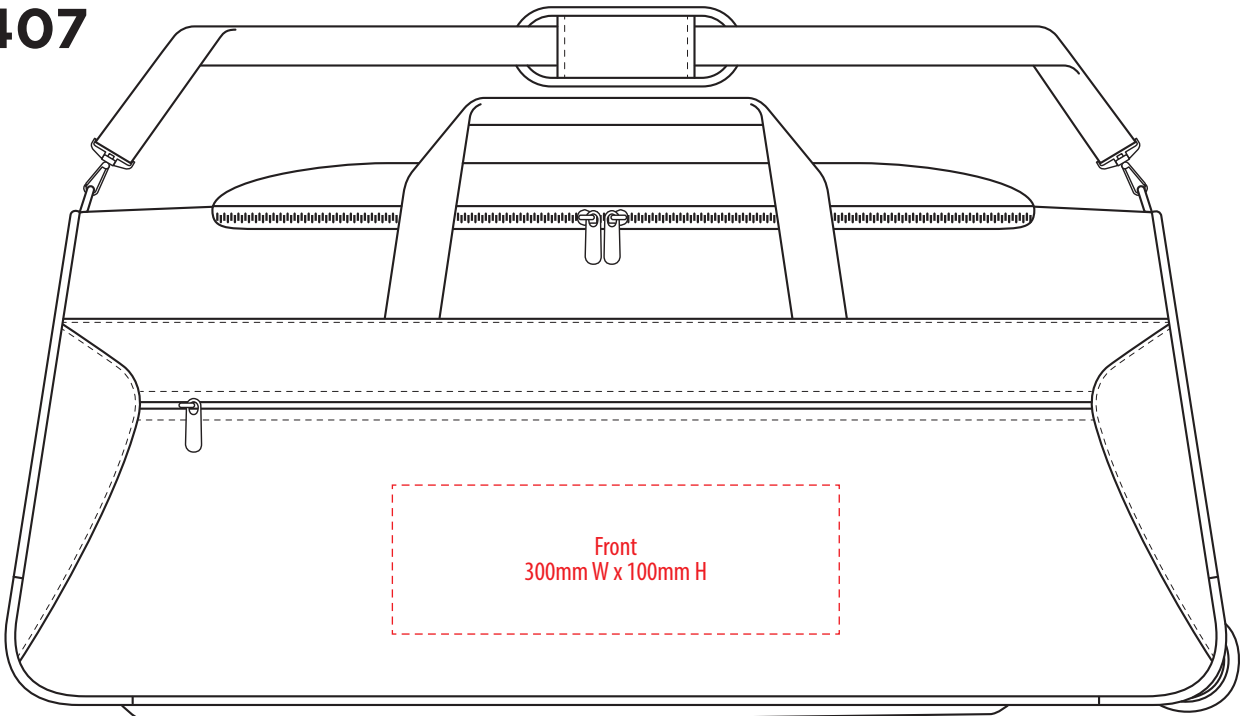

FRONT

LEFT END

TOP

RIGHT END

EMBROIDERY

B407

FRONT

LEFT END

SUPASUB / SUPAETCH / SUPAFLEX

B407

Front
500mm W x 100mm H*
*Surcharge may apply for large prints

FRONT

End
120mm W
x 70mm H

LEFT END

TOP

End
120mm W
x 70mm H