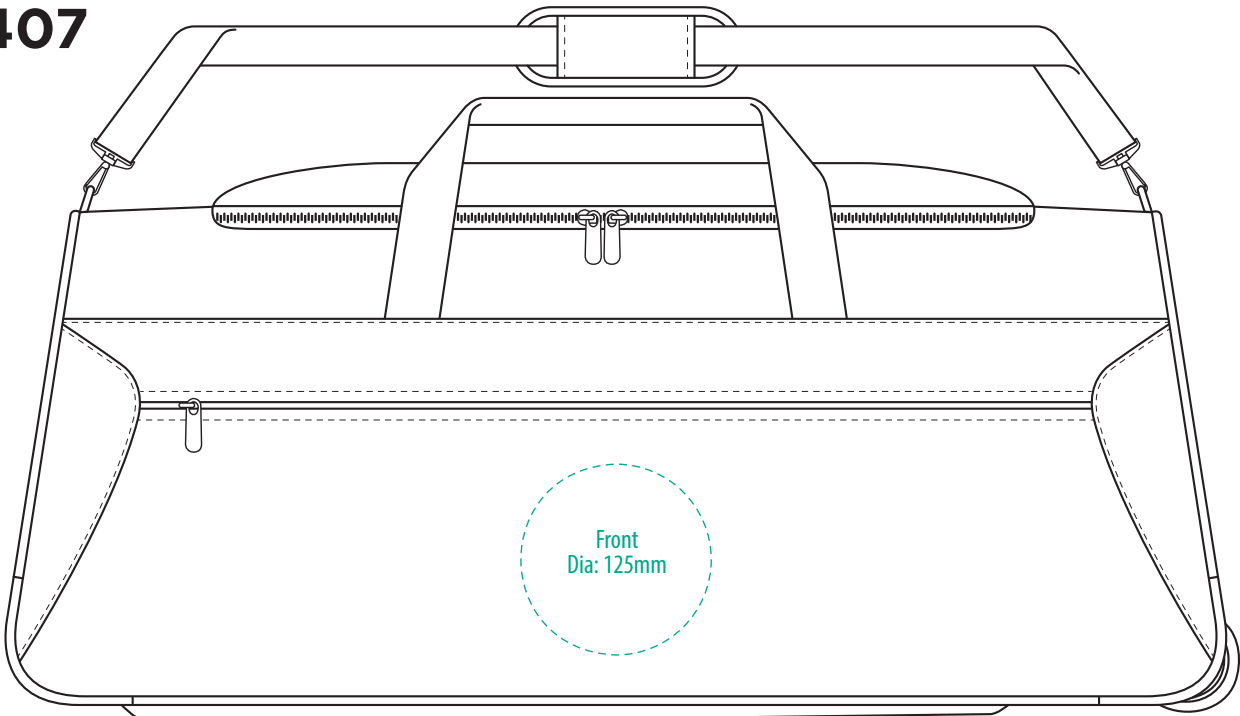

B407

FRONT

SUPASUB / SUPAETCH / SUPAFLEX