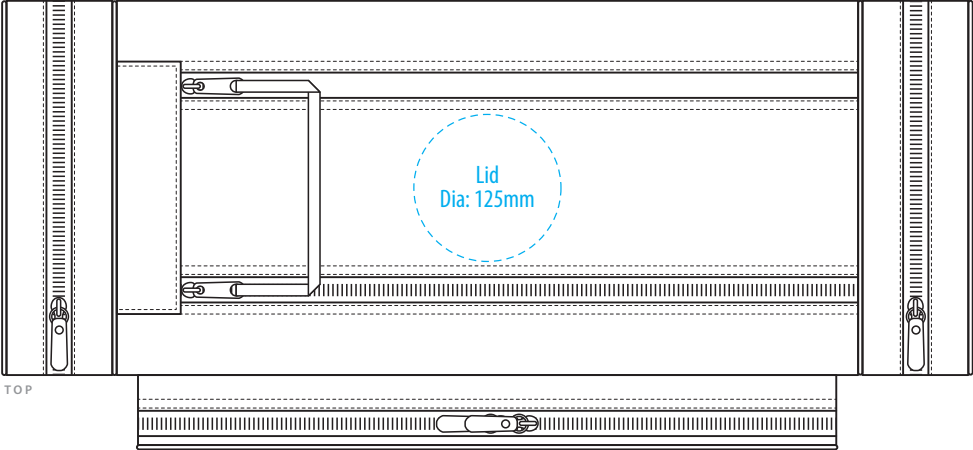

B439

COLOURWAYS

END

TOP

FRONT

BACK

COLOUR

B439

NOTE:

The maximum decoration area is a guide only and is greatly dependant on the logo shape.

EMBROIDERY

B439

NOTE:

The maximum decoration area is a guide only and is greatly dependant on the logo shape.

SUPACOLOUR

B439

NOTE:

The maximum decoration area is a guide only and is greatly dependant on the logo shape.

PRINT

B439

NOTE:

The maximum decoration area is a guide only and is greatly dependant on the logo shape.

SUPASUB / SUPAETCH / SUPAFLEX