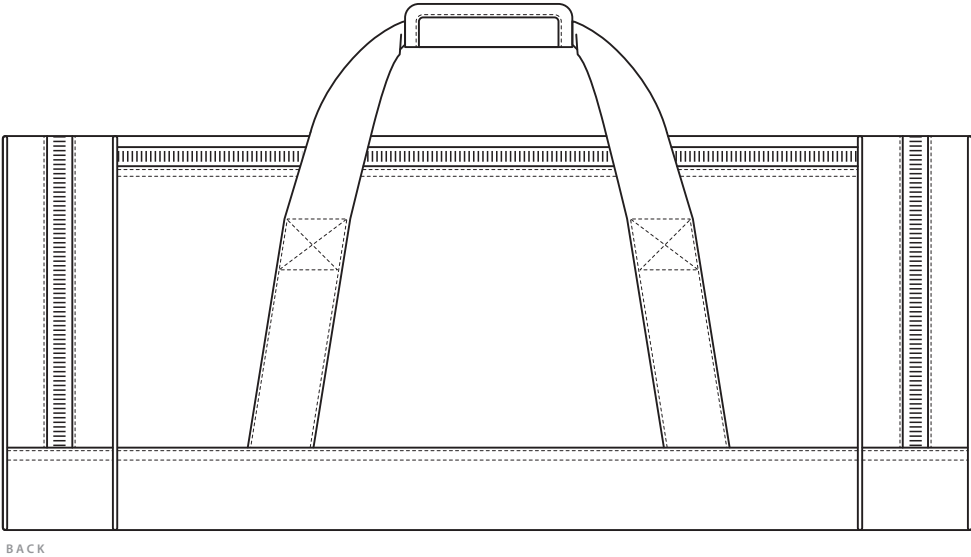

NOTE:

The maximum decoration area is a guide only and is greatly dependant on the logo shape.

EMBROIDERY

B439

NOTE:

The maximum decoration area is a guide only and is greatly dependant on the logo shape.

SUPACOLOUR

B439

NOTE:

The maximum decoration area is a guide only and is greatly dependant on the logo shape.

PRINT

B439

NOTE:

The maximum decoration area is a guide only and is greatly dependant on the logo shape.

SUPASUB / SUPAETCH / SUPAFLEX