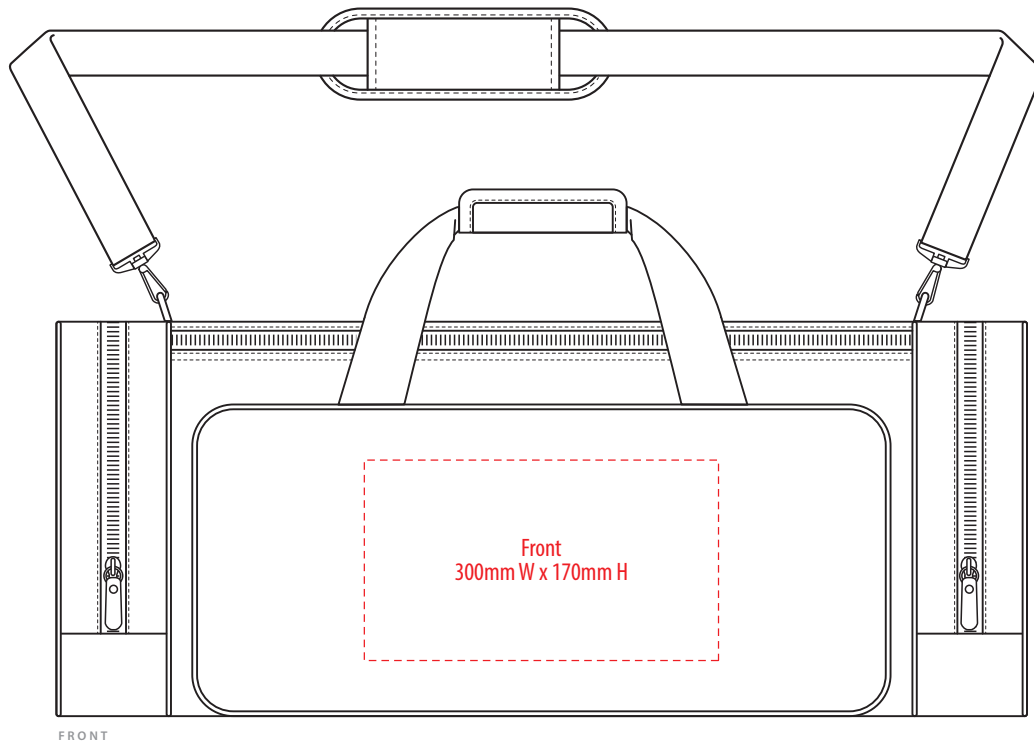

NOTE:

The maximum decoration area is a guide only and is greatly dependant on the logo shape.

EMBROIDERY

B439

NOTE:

The maximum decoration area is a guide only and is greatly dependant on the logo shape.

SUPACOLOUR

B439

NOTE:

The maximum decoration area is a guide only and is greatly dependant on the logo shape.

PRINT

B439

NOTE:

The maximum decoration area is a guide only and is greatly dependant on the logo shape.

SUPASUB / SUPAETCH / SUPAFLEX