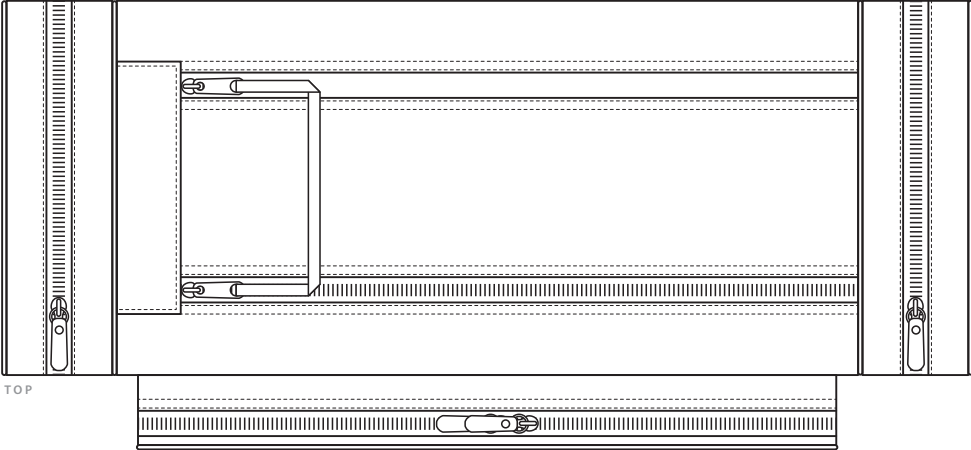

NOTE:

The maximum decoration area is a guide only and is greatly dependant on the logo shape.

EMBROIDERY

B439

NOTE:

The maximum decoration area is a guide only and is greatly dependant on the logo shape.

SUPACOLOUR

B439

NOTE:

The maximum decoration area is a guide only and is greatly dependant on the logo shape.

PRINT

B439

NOTE:

The maximum decoration area is a guide only and is greatly dependant on the logo shape.

SUPASUB / SUPAETCH / SUPAFLEX