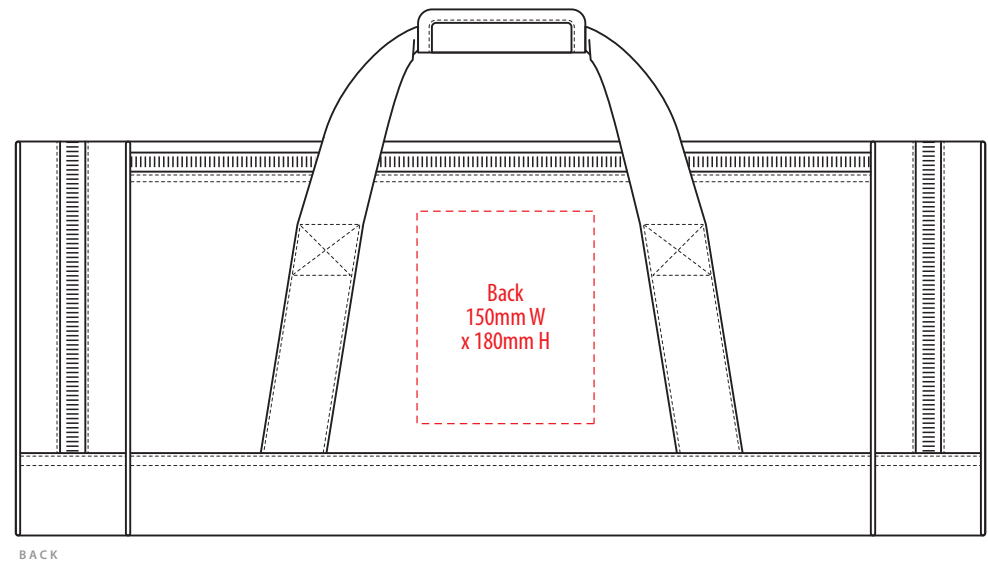

NOTE:

The maximum decoration area is a guide only and is greatly dependant on the logo shape.

EMBROIDERY

B439

NOTE:

The maximum decoration area is a guide only and is greatly dependant on the logo shape.

SUPACOLOUR

B439

NOTE:

The maximum decoration area is a guide only and is greatly dependant on the logo shape.

PRINT

B439

NOTE:

The maximum decoration area is a guide only and is greatly dependant on the logo shape.

SUPASUB / SUPAETCH / SUPAFLEX