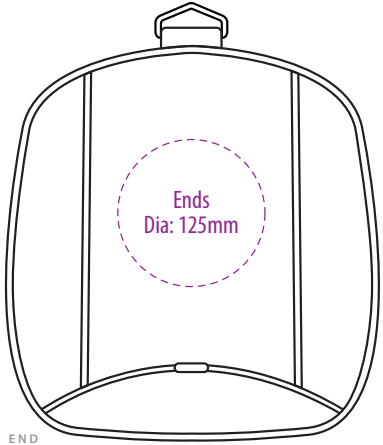

NOTE:

The maximum decoration area is a guide only and is greatly dependant on the logo shape.

EMBROIDERY

B439

NOTE:

The maximum decoration area is a guide only and is greatly dependant on the logo shape.

SUPACOLOUR

B439

NOTE:

The maximum decoration area is a guide only and is greatly dependant on the logo shape.

PRINT

B439

NOTE:

The maximum decoration area is a guide only and is greatly dependant on the logo shape.

SUPASUB / SUPAETCH / SUPAFLEX