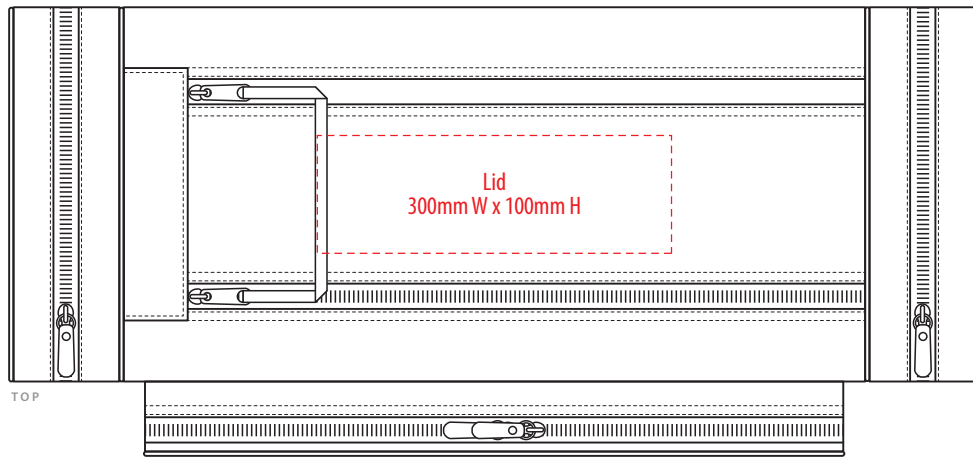

NOTE:

The maximum decoration area is a guide only and is greatly dependant on the logo shape.

EMBROIDERY

B439

NOTE:

The maximum decoration area is a guide only and is greatly dependant on the logo shape.

SUPACOLOUR

B439

NOTE:

The maximum decoration area is a guide only and is greatly dependant on the logo shape.

PRINT

B439

NOTE:

The maximum decoration area is a guide only and is greatly dependant on the logo shape.

SUPASUB / SUPAETCH / SUPAFLEX