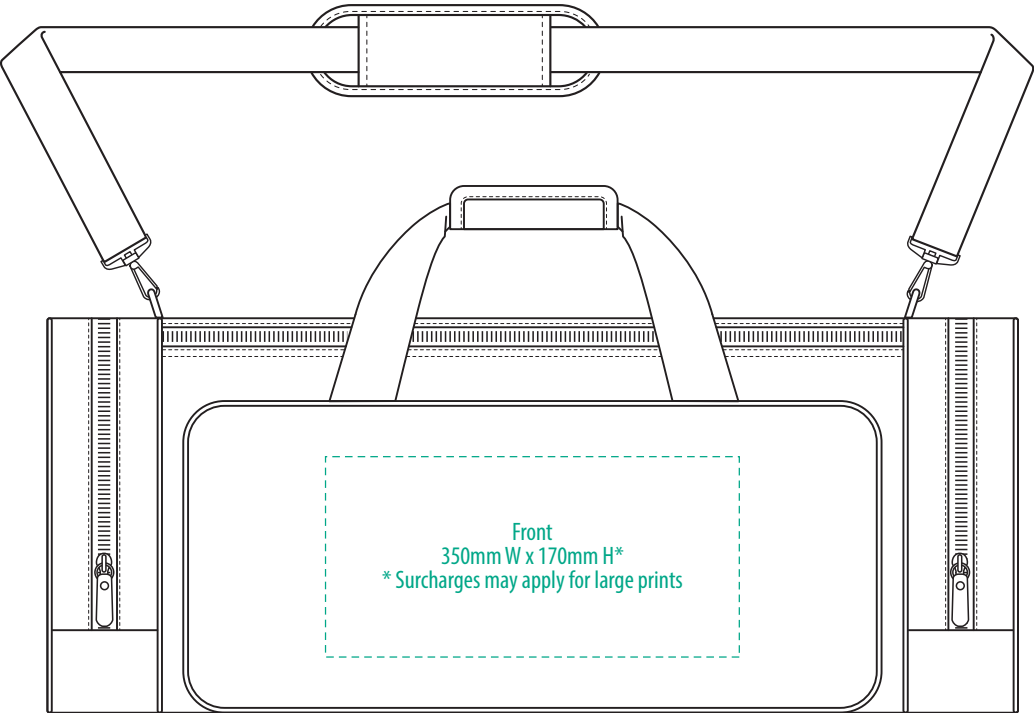

NOTE:

The maximum decoration area is a guide only and is greatly dependant on the logo shape.

EMBROIDERY

B439

NOTE:

The maximum decoration area is a guide only and is greatly dependant on the logo shape.

SUPACOLOUR

B439

NOTE:

The maximum decoration area is a guide only and is greatly dependant on the logo shape.

PRINT

B439

NOTE:

The maximum decoration area is a guide only and is greatly dependant on the logo shape.

SUPASUB / SUPAETCH / SUPAFLEX