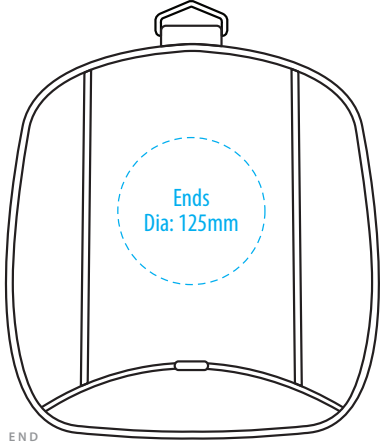

B439

COLOURWAYS

END

TOP

FRONT

BACK

COLOUR

B439

NOTE:

The maximum decoration area is a guide only and is greatly dependant on the logo shape.

EMBROIDERY

B439

NOTE:

The maximum decoration area is a guide only and is greatly dependant on the logo shape.

SUPACOLOUR

B439

NOTE:

The maximum decoration area is a guide only and is greatly dependant on the logo shape.

PRINT

B439

NOTE:

The maximum decoration area is a guide only and is greatly dependant on the logo shape.

SUPASUB / SUPAETCH / SUPAFLEX