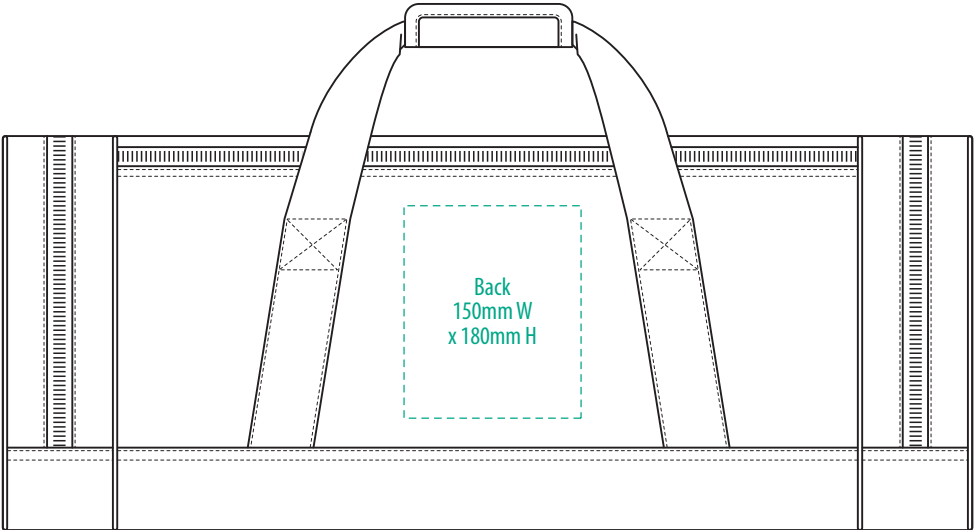

NOTE:

The maximum decoration area is a guide only and is greatly dependant on the logo shape.

EMBROIDERY

B439

NOTE:

The maximum decoration area is a guide only and is greatly dependant on the logo shape.

SUPACOLOUR

B439

NOTE:

The maximum decoration area is a guide only and is greatly dependant on the logo shape.

PRINT

B439

NOTE:

The maximum decoration area is a guide only and is greatly dependant on the logo shape.

SUPASUB / SUPAETCH / SUPAFLEX