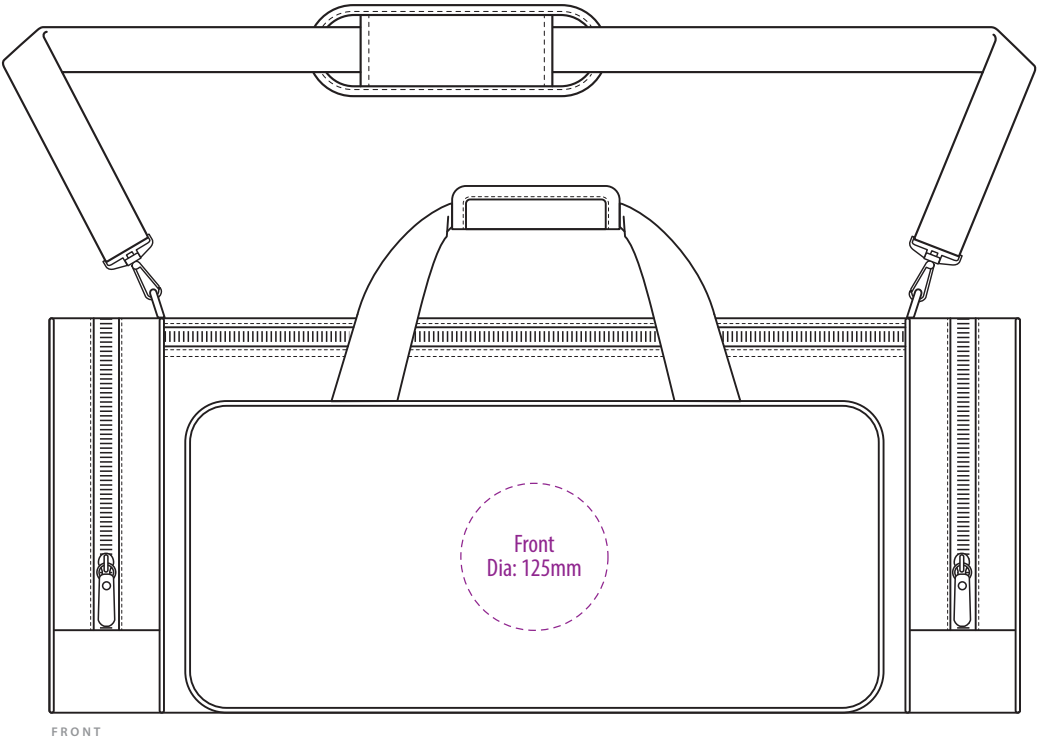

NOTE:

The maximum decoration area is a guide only and is greatly dependant on the logo shape.

EMBROIDERY

B439

NOTE:

The maximum decoration area is a guide only and is greatly dependant on the logo shape.

SUPACOLOUR

B439

NOTE:

The maximum decoration area is a guide only and is greatly dependant on the logo shape.

PRINT

B439

NOTE:

The maximum decoration area is a guide only and is greatly dependant on the logo shape.

SUPASUB / SUPAETCH / SUPAFLEX