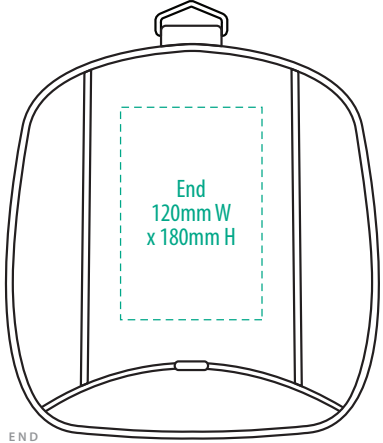

NOTE:

The maximum decoration area is a guide only and is greatly dependant on the logo shape.

EMBROIDERY

B439

NOTE:

The maximum decoration area is a guide only and is greatly dependant on the logo shape.

SUPACOLOUR

B439

NOTE:

The maximum decoration area is a guide only and is greatly dependant on the logo shape.

PRINT

B439

NOTE:

The maximum decoration area is a guide only and is greatly dependant on the logo shape.

SUPASUB / SUPAETCH / SUPAFLEX