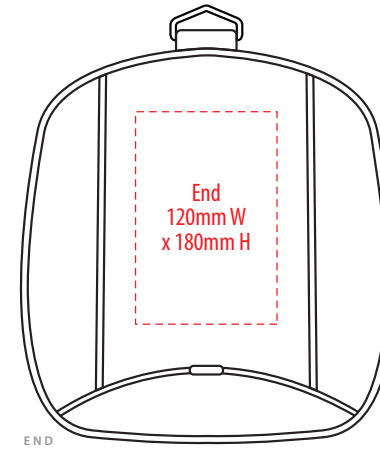

B439

COLOURWAYS

END

TOP

FRONT

BACK

COLOUR

B439

NOTE:

The maximum decoration area is a guide only and is greatly dependant on the logo shape.

EMBROIDERY

B439

NOTE:

The maximum decoration area is a guide only and is greatly dependant on the logo shape.

SUPACOLOUR

B439

NOTE:

The maximum decoration area is a guide only and is greatly dependant on the logo shape.

PRINT

B439

NOTE:

The maximum decoration area is a guide only and is greatly dependant on the logo shape.

SUPASUB / SUPAETCH / SUPAFLEX