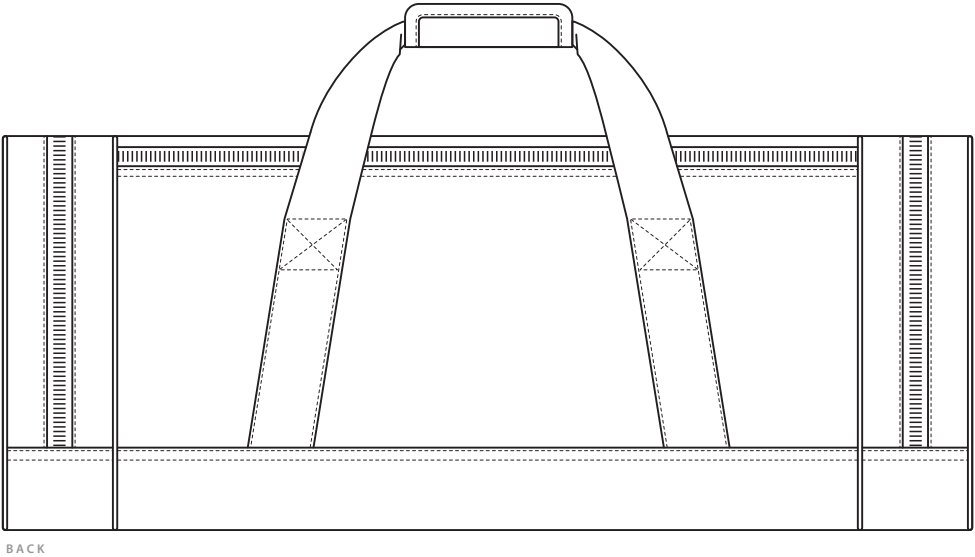

B439

COLOURWAYS

END

TOP

FRONT

BACK

COLOUR

B439

NOTE:

The maximum decoration area is a guide only and is greatly dependant on the logo shape.

EMBROIDERY

B439

NOTE:

The maximum decoration area is a guide only and is greatly dependant on the logo shape.

SUPACOLOUR

B439

NOTE:

The maximum decoration area is a guide only and is greatly dependant on the logo shape.

PRINT

B439

NOTE:

The maximum decoration area is a guide only and is greatly dependant on the logo shape.

SUPASUB / SUPAETCH / SUPAFLEX