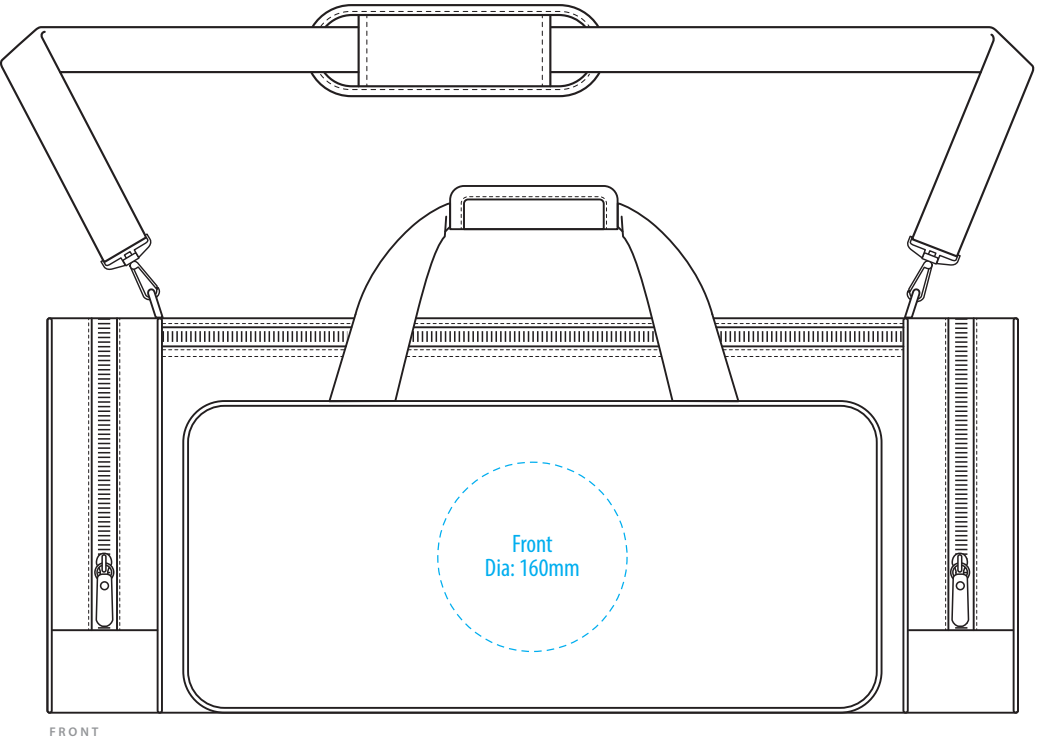

B439

COLOURWAYS

END

TOP

FRONT

BACK

COLOUR

B439

NOTE:

The maximum decoration area is a guide only and is greatly dependant on the logo shape.

EMBROIDERY

B439

NOTE:

The maximum decoration area is a guide only and is greatly dependant on the logo shape.

SUPACOLOUR

B439

NOTE:

The maximum decoration area is a guide only and is greatly dependant on the logo shape.

PRINT

B439

NOTE:

The maximum decoration area is a guide only and is greatly dependant on the logo shape.

SUPASUB / SUPAETCH / SUPAFLEX