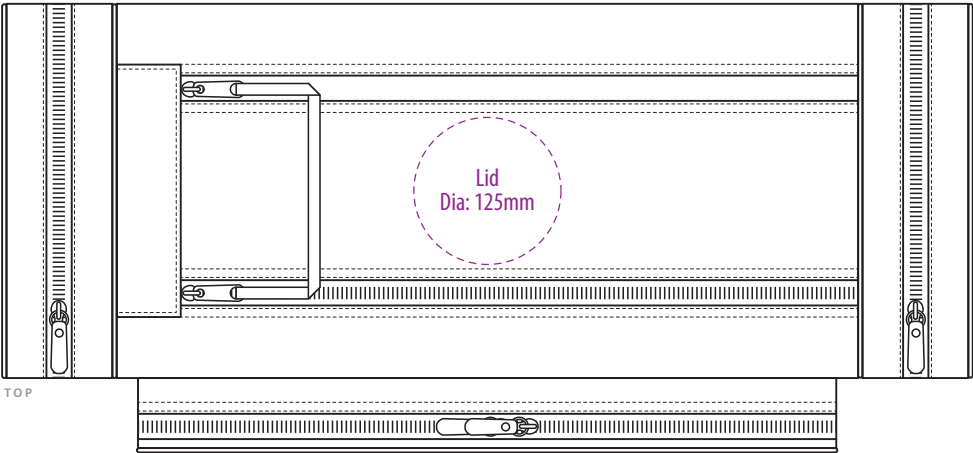

NOTE:

The maximum decoration area is a guide only and is greatly dependant on the logo shape.

EMBROIDERY

B439

NOTE:

The maximum decoration area is a guide only and is greatly dependant on the logo shape.

SUPACOLOUR

B439

NOTE:

The maximum decoration area is a guide only and is greatly dependant on the logo shape.

PRINT

B439

NOTE:

The maximum decoration area is a guide only and is greatly dependant on the logo shape.

SUPASUB / SUPAETCH / SUPAFLEX