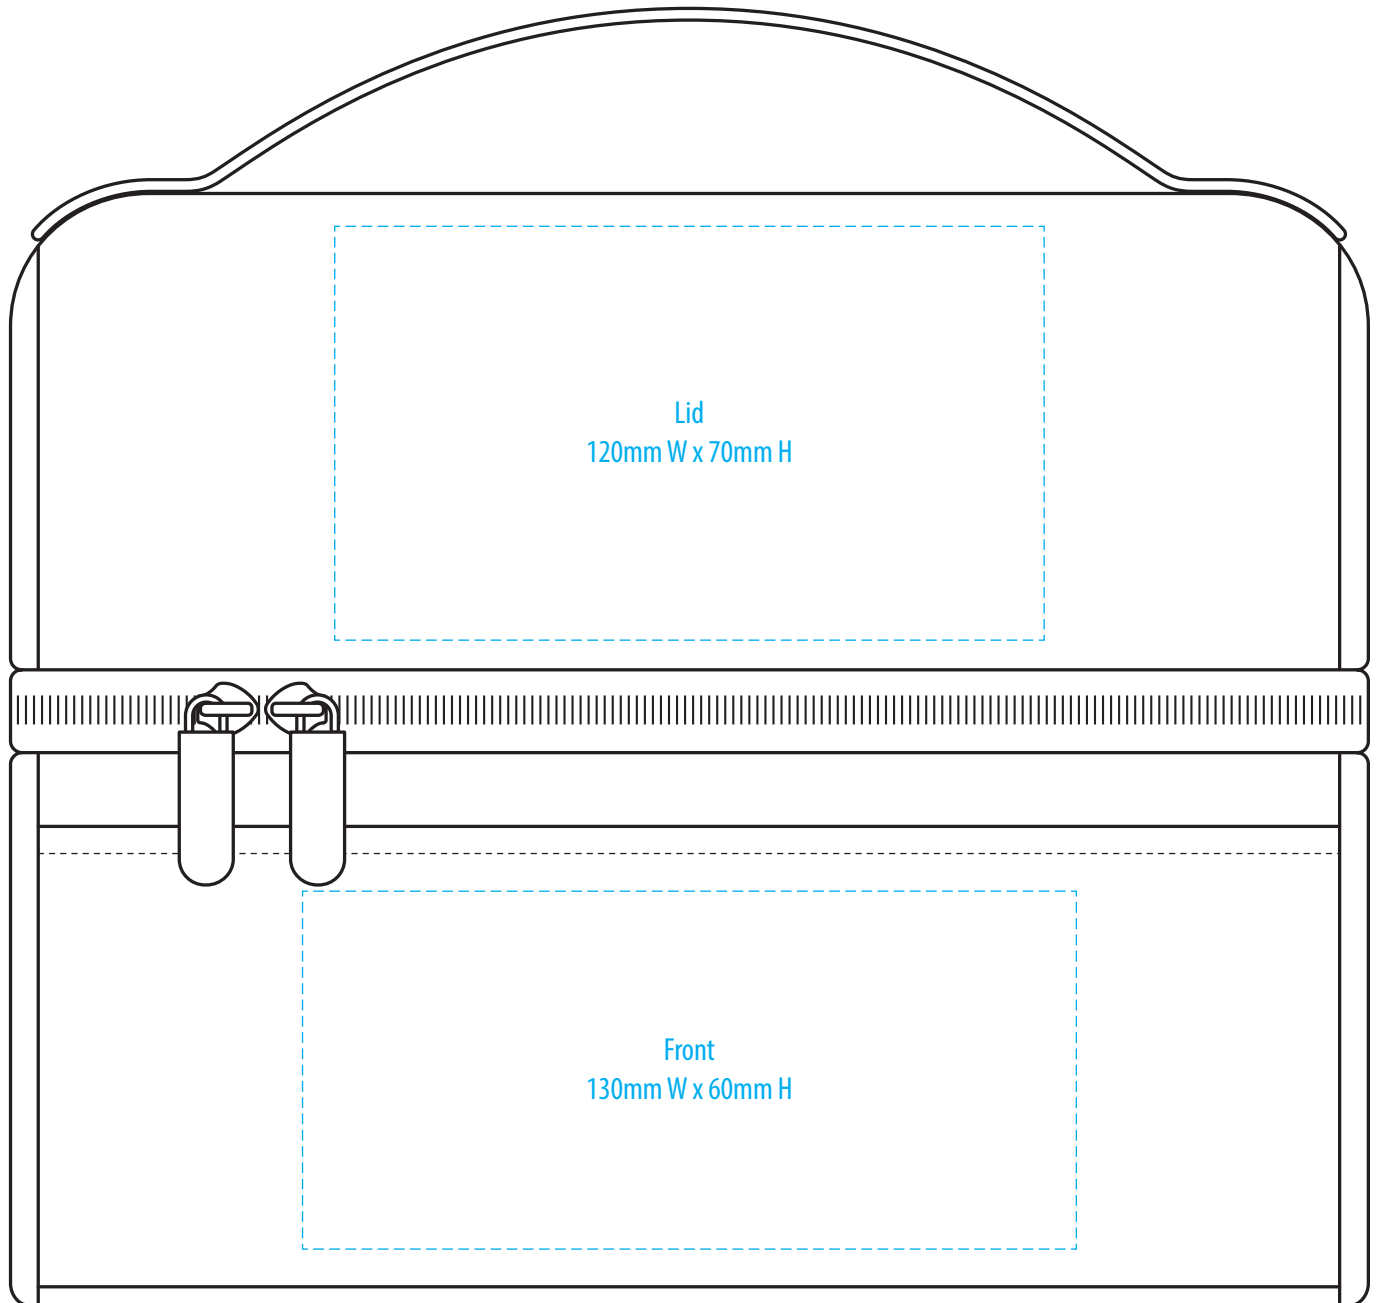

B471

COLOURWAYS

B471

NOTE:

The maximum decoration area is a guide only and is greatly dependant on the logo shape.

SUPACLOUR

B471

NOTE:

The maximum decoration area is a guide only and is greatly dependant on the logo shape.

PRINT

B471

FABRIC SWATCH

BLACK

BLACK

NAVY

PMS 2965 C