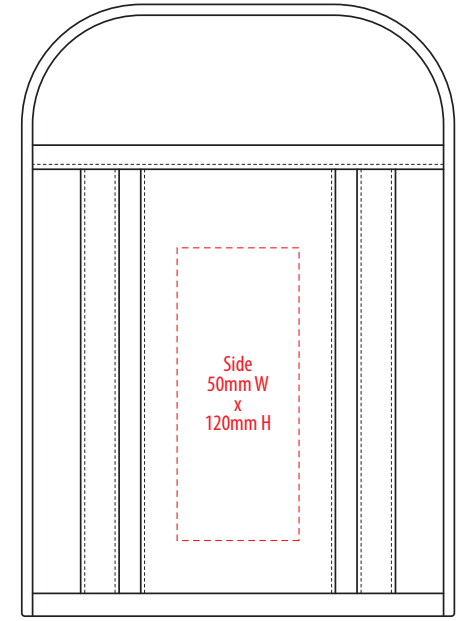

# B491

COLOURWAYS

FRONT

BACK

SIDE

LID

**NOTE:**

The maximum decoration area is a guide only and is greatly dependant on the logo shape.

-----  
COLOUR

**B491**

FRONT

BACK

SIDE

LID

**NOTE:**

The maximum decoration area is a guide only and is greatly dependant on the logo shape.

# B491

FRONT

BACK

SIDE

LID

**NOTE:**

The maximum decoration area is a guide only and is greatly dependant on the logo shape.

-----  
SUPACLOUR