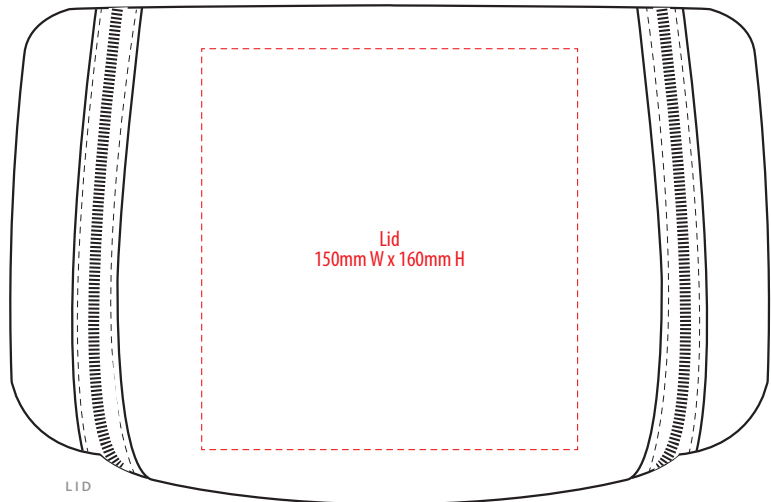

-----  
COLOUR

**B491**

FRONT

BACK

SIDE

LID

**NOTE:**

The maximum decoration area is a guide only and is greatly dependant on the logo shape.

# B491

FRONT

BACK

SIDE

LID

**NOTE:**

The maximum decoration area is a guide only and is greatly dependant on the logo shape.

-----  
SUPACLOUR

# B491

FRONT

BACK

SIDE

LID

**NOTE:**  
The maximum decoration area is a guide only and is greatly dependant on the logo shape.

-----  
PRINT

B491