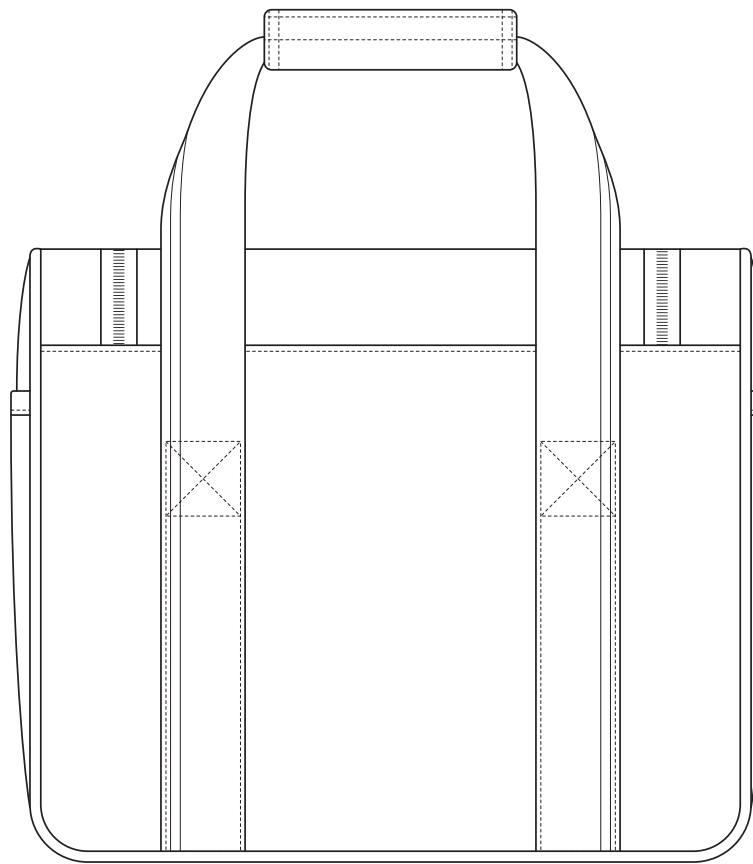

# B491

COLOURWAYS

FRONT

BACK

SIDE

LID

**NOTE:**

The maximum decoration area is a guide only and is greatly dependant on the logo shape.

-----  
COLOUR

**B491**

FRONT

BACK

SIDE

LID

**NOTE:**

The maximum decoration area is a guide only and is greatly dependant on the logo shape.