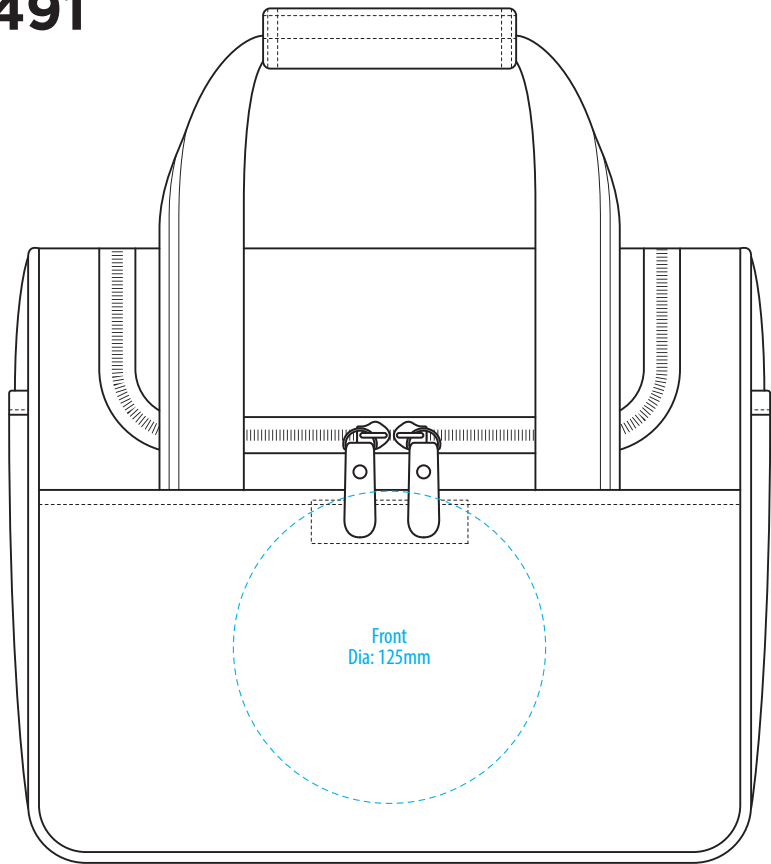

# B491

COLOURWAYS

FRONT

BACK

SIDE

LID

**NOTE:**

The maximum decoration area is a guide only and is greatly dependant on the logo shape.

-----  
COLOUR

**B491**

FRONT

BACK

SIDE

LID

**NOTE:**

The maximum decoration area is a guide only and is greatly dependant on the logo shape.