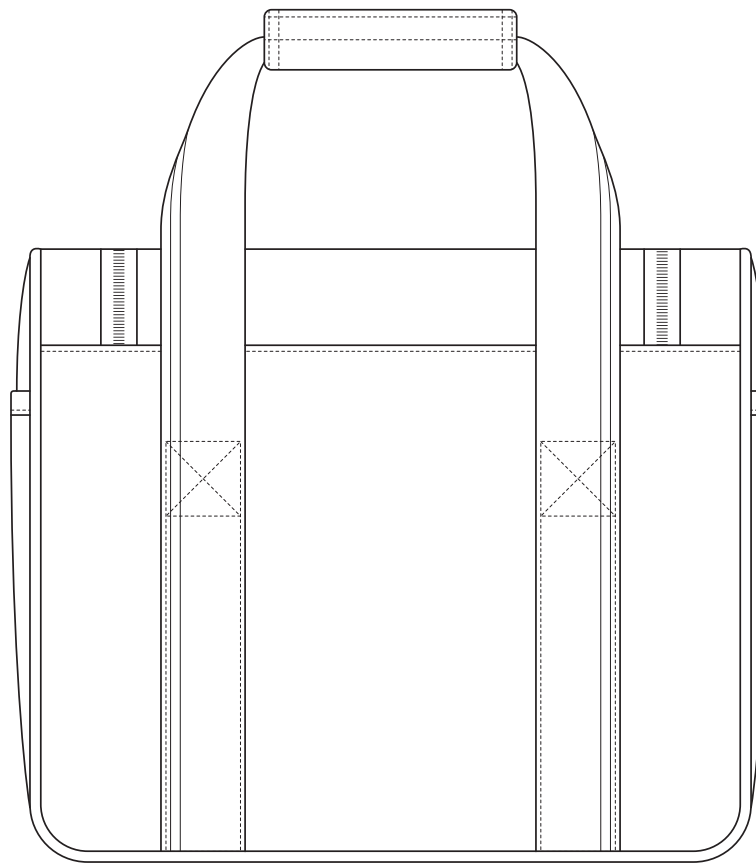

# B491

FRONT

BACK

SIDE

LID

**NOTE:**

The maximum decoration area is a guide only and is greatly dependant on the logo shape.

-----  
SUPACLOUR

# B491

FRONT

BACK

SIDE

LID

**NOTE:**  
The maximum decoration area is a guide only and is greatly dependant on the logo shape.

-----  
PRINT

B491