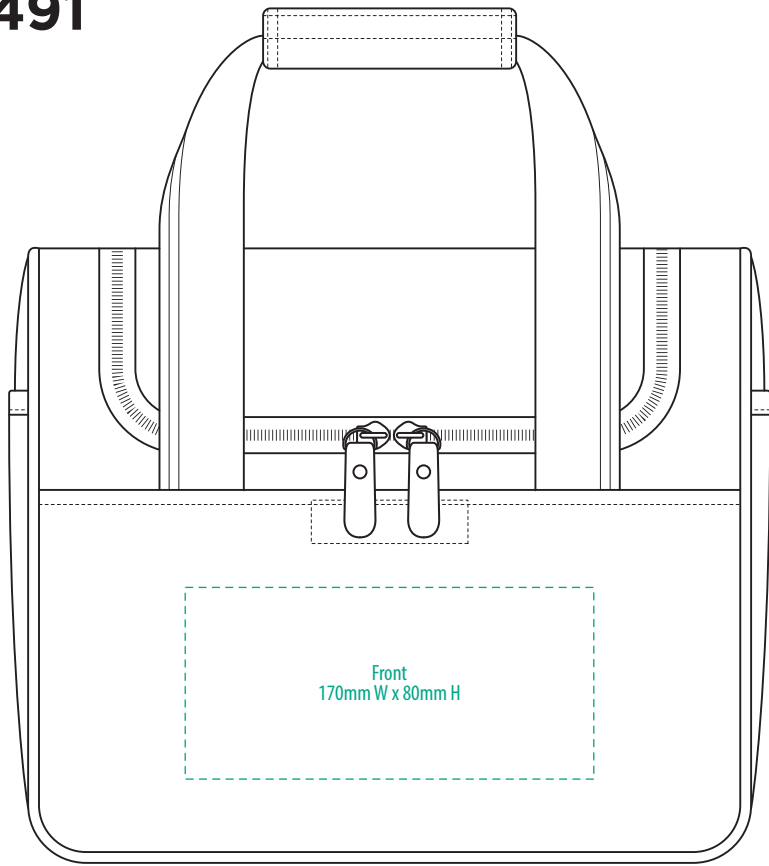

B491

FRONT

NOTE:
The maximum decoration area is a guide only and is greatly dependant on the logo shape.

PRINT