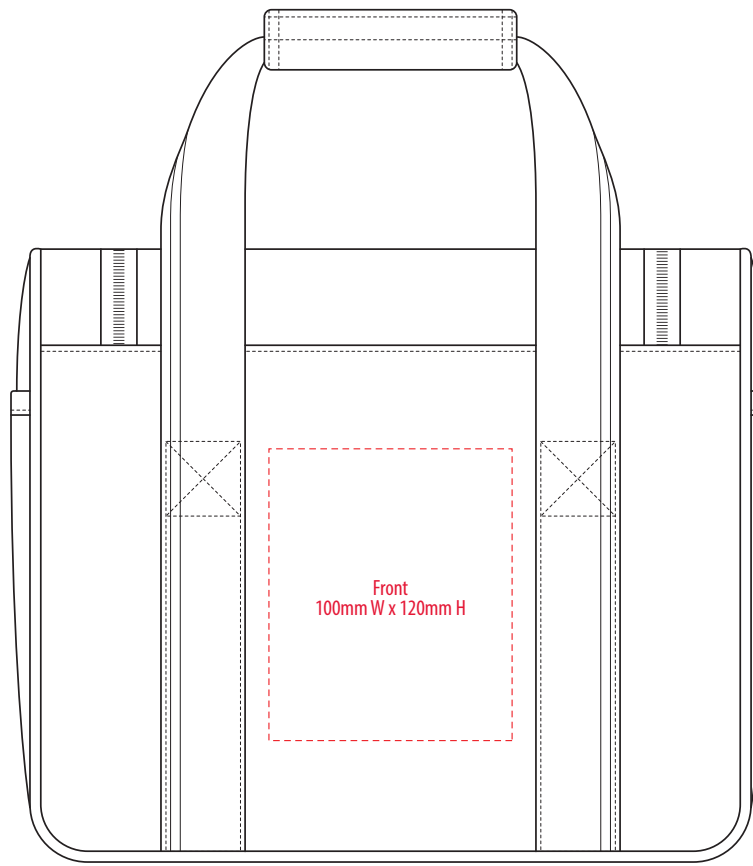

# B491

COLOURWAYS

FRONT

BACK

SIDE

LID

**NOTE:**

The maximum decoration area is a guide only and is greatly dependant on the logo shape.

-----  
COLOUR

**B491**

FRONT

BACK

SIDE

LID

**NOTE:**

The maximum decoration area is a guide only and is greatly dependant on the logo shape.

# B491

FRONT

BACK

SIDE

LID

**NOTE:**

The maximum decoration area is a guide only and is greatly dependant on the logo shape.

-----  
SUPACLOUR