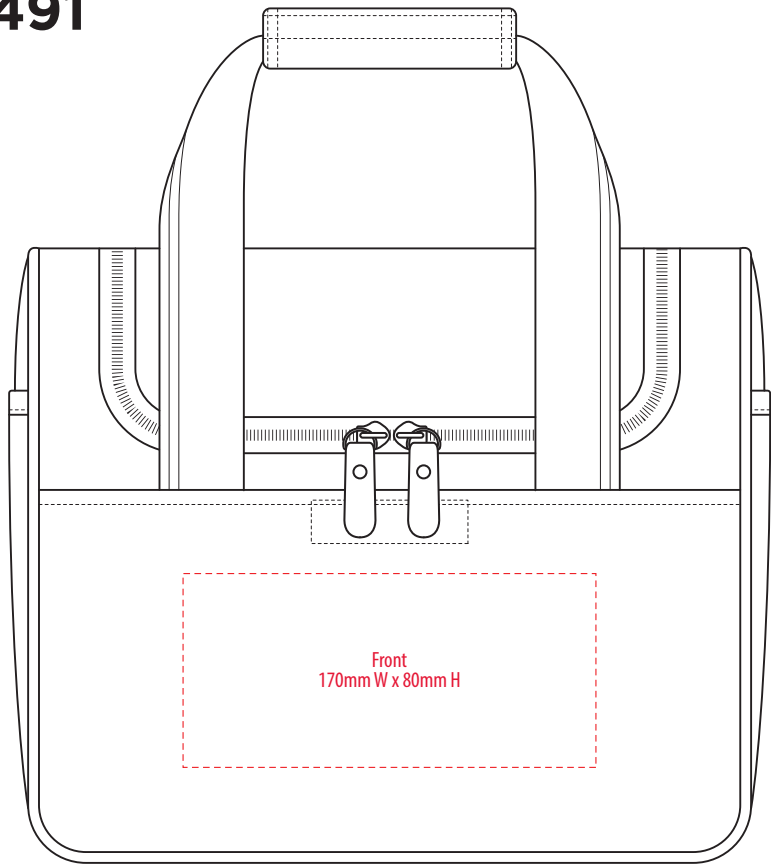

B491

FRONT

NOTE:

The maximum decoration area is a guide only and is greatly dependant on the logo shape.

SUPACLOUR