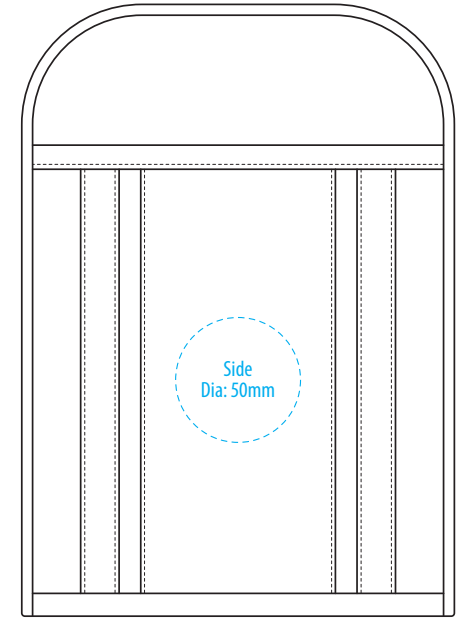

# B491

COLOURWAYS

FRONT

BACK

SIDE

LID

**NOTE:**

The maximum decoration area is a guide only and is greatly dependant on the logo shape.

-----  
COLOUR

**B491**

FRONT

BACK

SIDE

LID

**NOTE:**

The maximum decoration area is a guide only and is greatly dependant on the logo shape.

# B491

FRONT

BACK

SIDE

LID

**NOTE:**

The maximum decoration area is a guide only and is greatly dependant on the logo shape.

-----  
SUPACLOUR