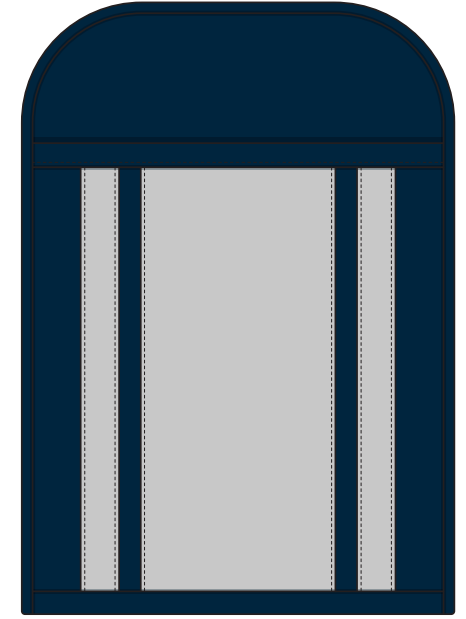

# B491

COLOURWAYS

FRONT

BACK

SIDE

LID

**NOTE:**

The maximum decoration area is a guide only and is greatly dependant on the logo shape.

-----  
COLOUR

**B491**

FRONT

BACK

SIDE

LID

**NOTE:**

The maximum decoration area is a guide only and is greatly dependant on the logo shape.

# B491

FRONT

BACK

SIDE

LID

**NOTE:**

The maximum decoration area is a guide only and is greatly dependant on the logo shape.

-----  
SUPACLOUR

# FABRIC SWATCH

**NAVY/SILVER**

PMS 2965 C

PMS Cool Grey 3 C

---

Pantone colours are provided as a reference only and are based on closest match. Actual product colour may differ. If a precise colour match is required we recommend ordering a sample.