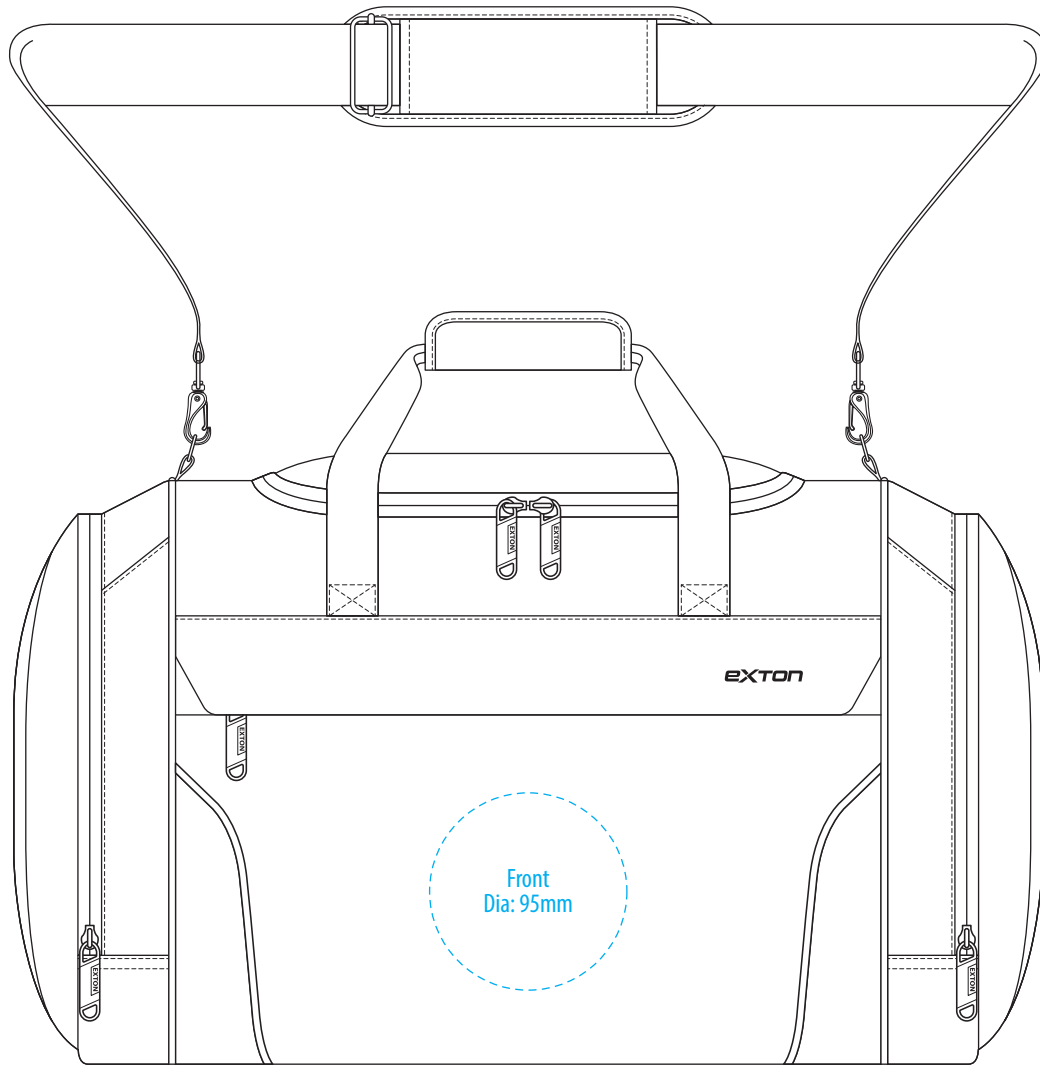

EX3320

EXTON

FRONT

BACK

COLOUR

EX3320

EXTON

FRONT

BACK

NOTE:

The maximum decoration area is a guide only and is greatly dependant on the logo shape.

EMBROIDERY / SUPASUB / SUPAETCH / SUPAFLEX

EX3320

EXTON

FRONT

BACK

NOTE:

The maximum decoration area is a guide only and is greatly dependant on the logo shape.

SUPACOLOUR / SCREENPRINT