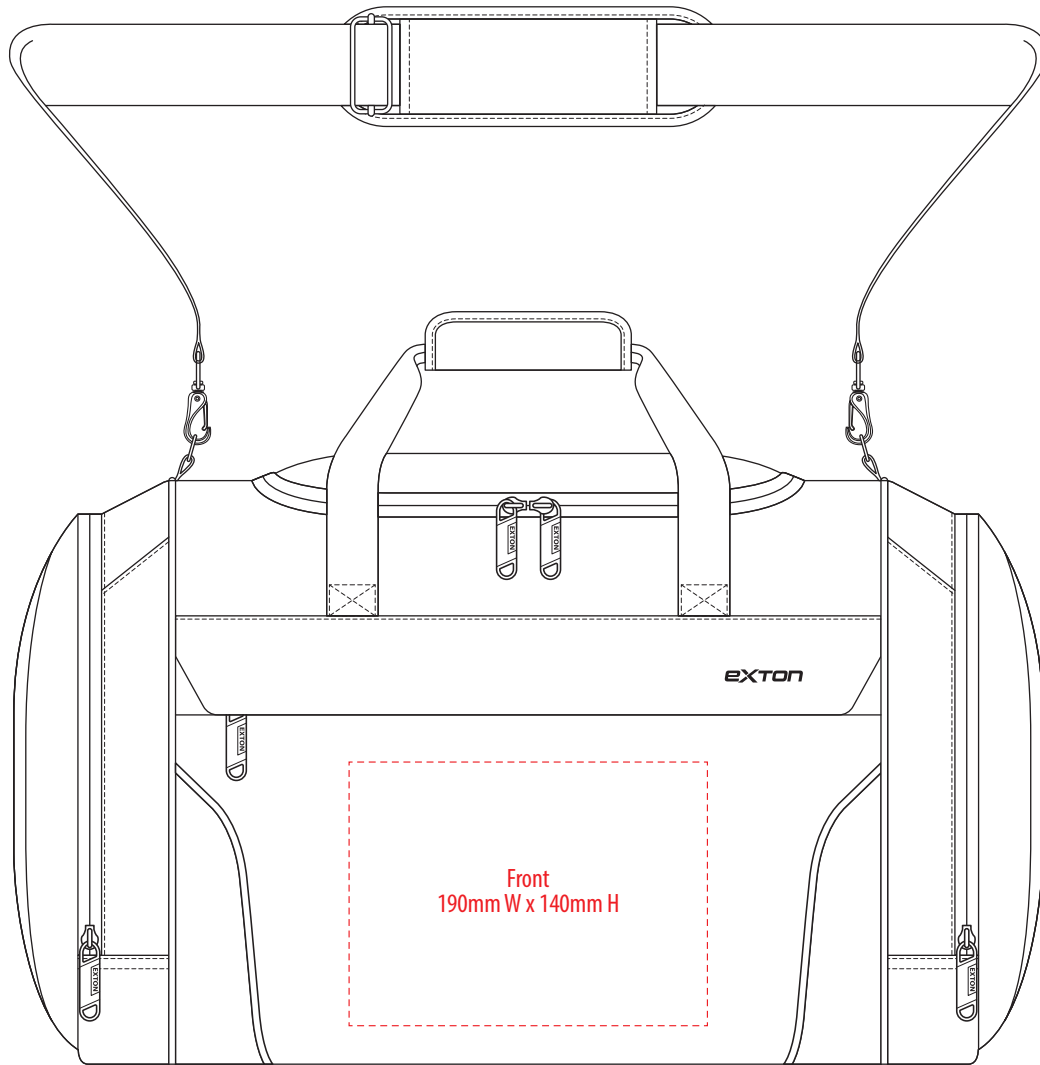

BACK

NOTE:

The maximum decoration area is a guide only and is greatly dependant on the logo shape.

EMBROIDERY / SUPASUB / SUPAETCH / SUPAFLEX

EX3320

EXTON

FRONT

BACK

NOTE:

The maximum decoration area is a guide only and is greatly dependant on the logo shape.

SUPACOLOUR / SCREENPRINT