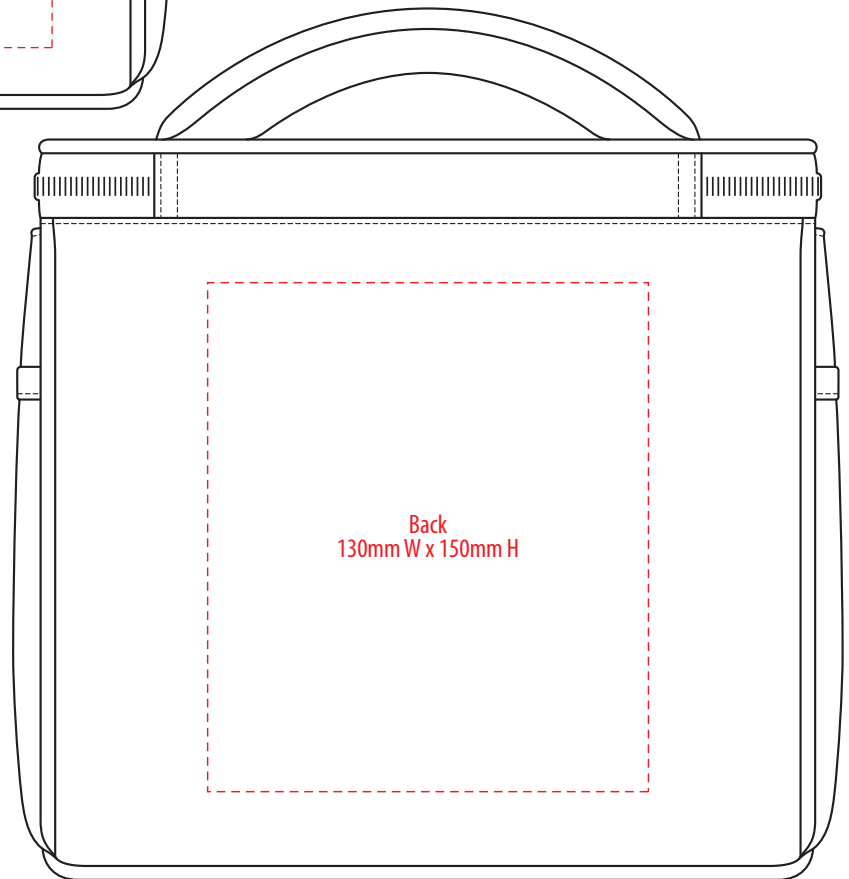

FRONT

BACK

NOTE:

The maximum decoration area is a guide only and is greatly dependant on the logo shape.

EMBROIDERY / SUPASUB / SUPAETCH / SUPAFLEX

EX3329

EXTON

FRONT

BACK

NOTE:

The maximum decoration area is a guide only and is greatly dependant on the logo shape.

SUPACOLOUR / SCREENPRINT