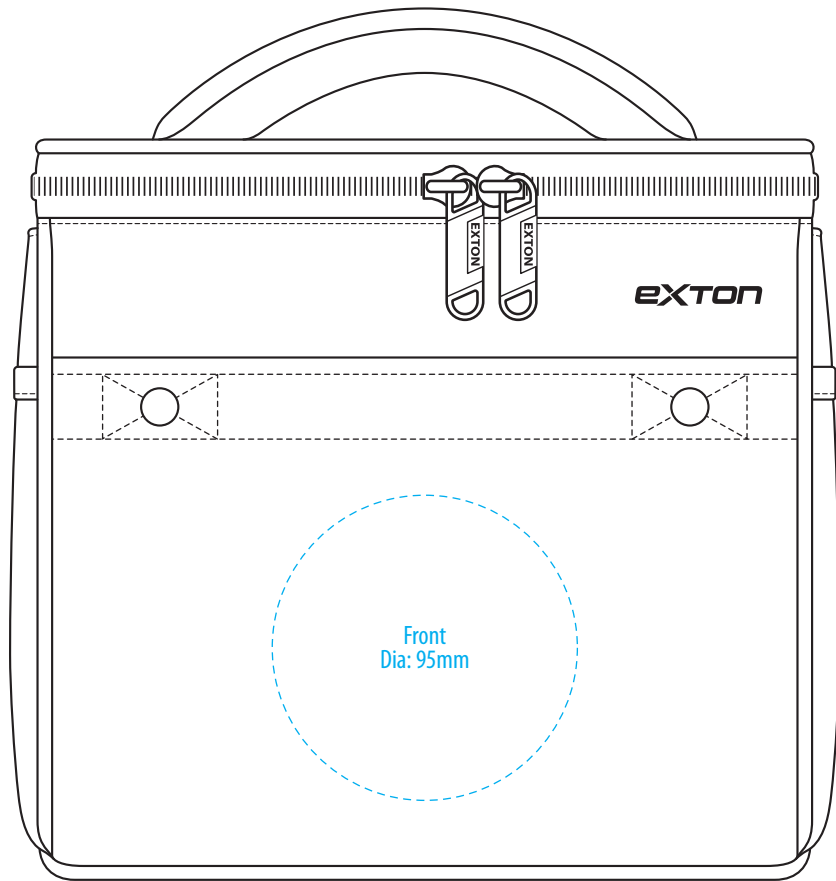

EX3329

EXTON

COLOURWAYS

FRONT

BACK

COLOUR

EX3329

EXTON

FRONT

BACK

NOTE:

The maximum decoration area is a guide only and is greatly dependant on the logo shape.

EMBROIDERY / SUPASUB / SUPAETCH / SUPAFLEX

EX3329

EXTON

FRONT

BACK

NOTE:

The maximum decoration area is a guide only and is greatly dependant on the logo shape.

SUPACOLOUR / SCREENPRINT