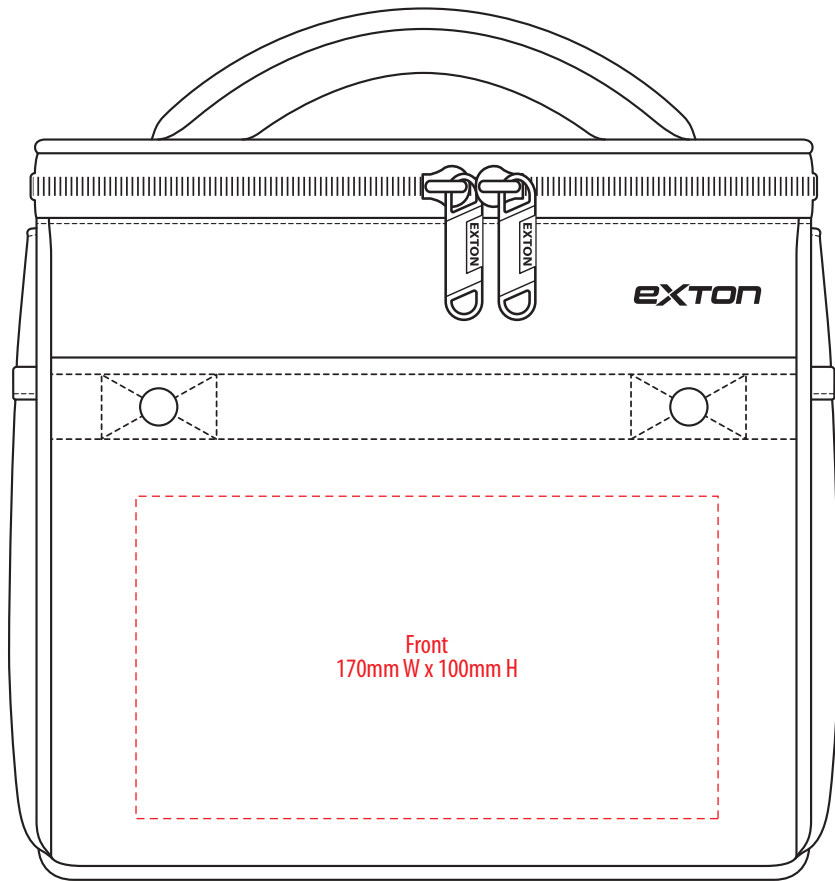

FRONT

BACK

NOTE:

The maximum decoration area is a guide only and is greatly dependant on the logo shape.

EMBROIDERY / SUPASUB / SUPAETCH / SUPAFLEX

EX3329

EXTON

FRONT

BACK

NOTE:

The maximum decoration area is a guide only and is greatly dependant on the logo shape.

SUPACOLOUR / SCREENPRINT