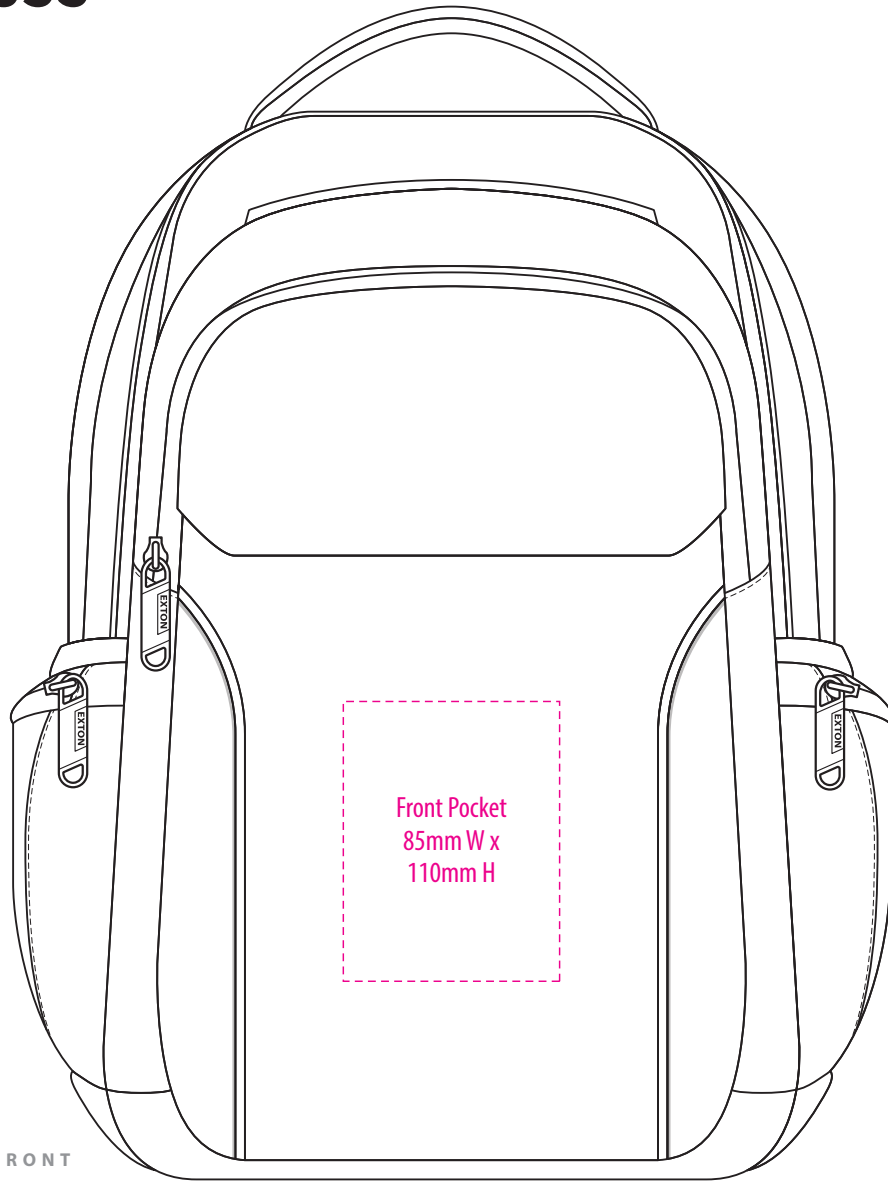

EX3353

EXTON

COLOURWAYS

COLOUR

EX3353

NOTE:
The maximum decoration area is a guide only and is greatly dependant on the logo shape.

FRONT

BACK

EMBROIDERY / SUPASUB
SUPAETCH / SUPAFLEX

EX3353

NOTE:

The maximum decoration area is a guide only and is greatly dependant on the logo shape.

FRONT

Front Pocket
85mm W x
110mm H

SUPACOLOUR / PRINT

BACK