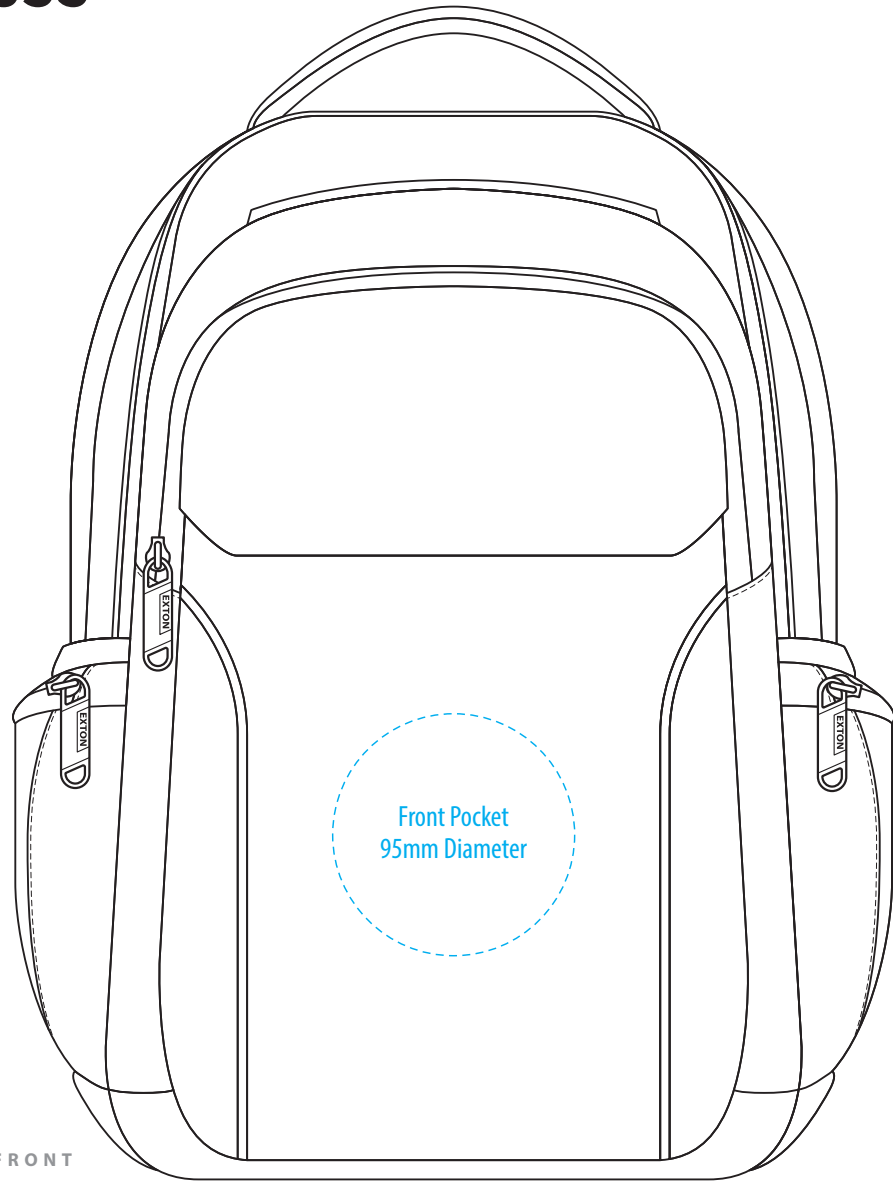

EX3353

EXTON

COLOURWAYS

COLOUR

EX3353

NOTE:
The maximum decoration area is a guide only and is greatly dependant on the logo shape.

FRONT

BACK

EMBROIDERY / SUPASUB
SUPAETCH / SUPAFLEX

EX3353

NOTE:

The maximum decoration area is a guide only and is greatly dependant on the logo shape.

FRONT

Front Pocket
85mm W x
110mm H

SUPACOLOUR / PRINT

BACK