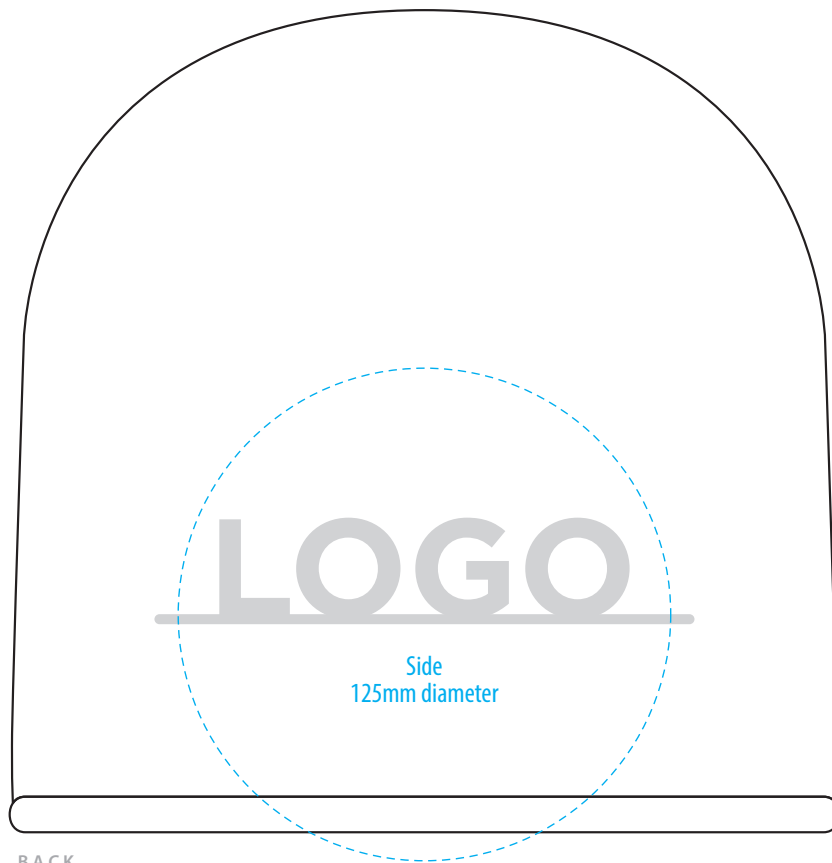

# FLE-1

STORMTECH®

FRONT

BACK

COLOUR

**NOTE:**  
Logo to sit on baseline,  
centred across  
decoration area.

Hoop (125mm Dia)  
can be moved  
up & down to be  
centred on logo.

FRONT

BACK

**NOTE:**

The maximum decoration area is a guide only and is greatly dependant on the logo shape.

-----  
EMBROIDERY

# FLE-1

FRONT

**NOTE:**  
Exact Patch sizing is dependant on logo shape.

Please discuss with your Account Manager if you require further guidance

BACK

**NOTE:**

The maximum decoration area is a guide only and is greatly dependant on the logo shape.