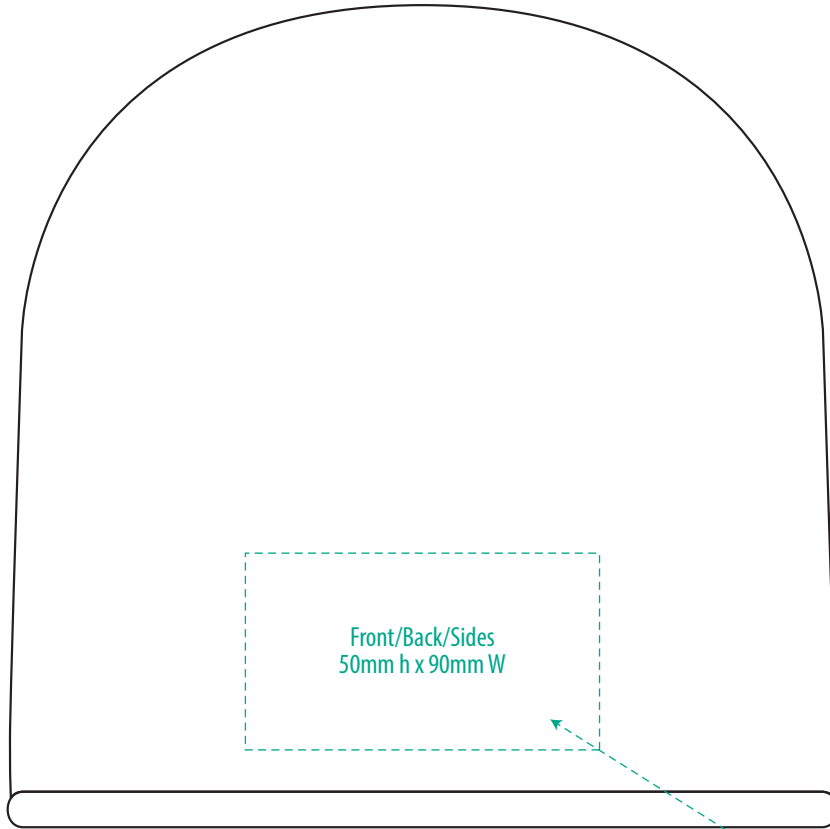

# FLE-1

STORMTECH®

FRONT

BACK

COLOUR

**NOTE:**  
Logo to sit on baseline,  
centred across  
decoration area.

Hoop (125mm Dia)  
can be moved  
up & down to be  
centred on logo.

FRONT

BACK

**NOTE:**

The maximum decoration area is a guide only and is greatly dependant on the logo shape.

-----  
EMBROIDERY

# FLE-1

FRONT

**NOTE:**  
Exact Patch sizing is dependant on logo shape.

Please discuss with your Account Manager if you require further guidance

BACK

**NOTE:**

The maximum decoration area is a guide only and is greatly dependant on the logo shape.