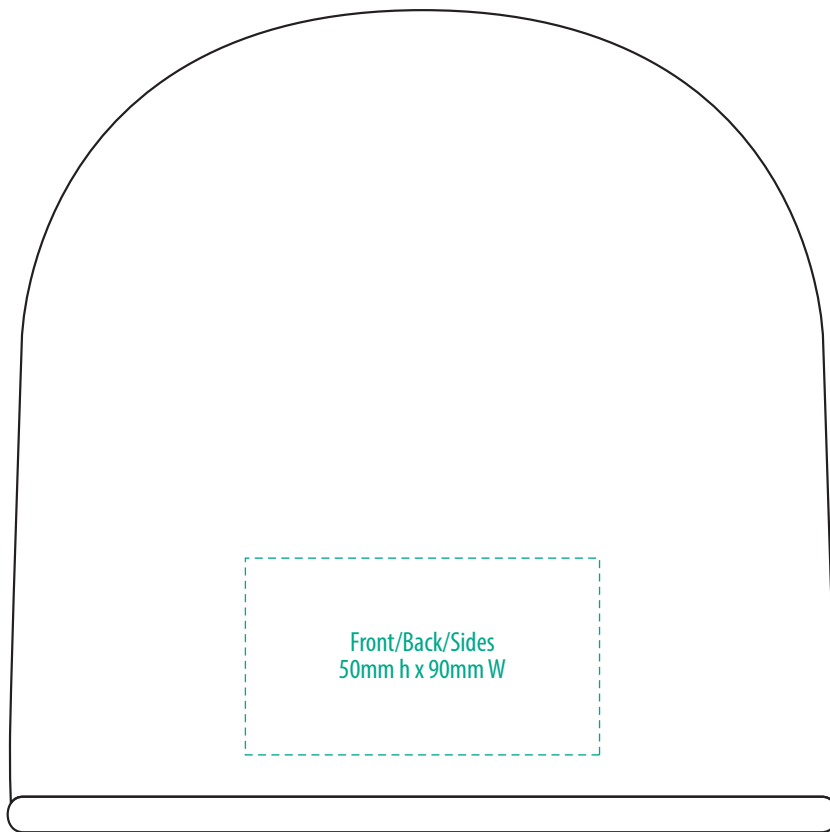

# FLE-1

STORMTECH®

FRONT

BACK

COLOUR

**NOTE:**  
Logo to sit on baseline,  
centred across  
decoration area.

Hoop (125mm Dia)  
can be moved  
up & down to be  
centred on logo.

FRONT

BACK

**NOTE:**

The maximum decoration area is a guide only and is greatly dependant on the logo shape.

-----  
EMBROIDERY

# FLE-1

FRONT

**NOTE:**  
Exact Patch sizing is dependant on logo shape.

Please discuss with your Account Manager if you require further guidance

BACK

**NOTE:**

The maximum decoration area is a guide only and is greatly dependant on the logo shape.