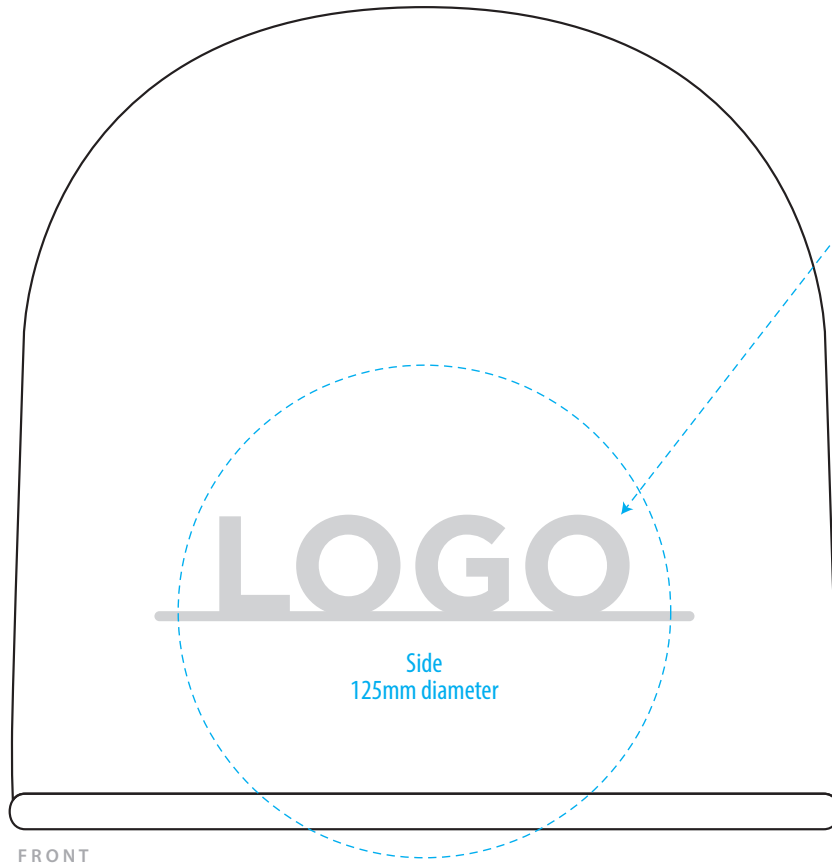

# FLE-1

STORMTECH®

FRONT

BACK

COLOUR

**NOTE:**  
Logo to sit on baseline,  
centred across  
decoration area.

Hoop (125mm Dia)  
can be moved  
up & down to be  
centred on logo.

FRONT

BACK

**NOTE:**

The maximum decoration area is a guide only and is greatly dependant on the logo shape.

-----  
EMBROIDERY

# FLE-1

FRONT

**NOTE:**  
Exact Patch sizing is dependant on logo shape.

Please discuss with your Account Manager if you require further guidance

BACK

**NOTE:**

The maximum decoration area is a guide only and is greatly dependant on the logo shape.