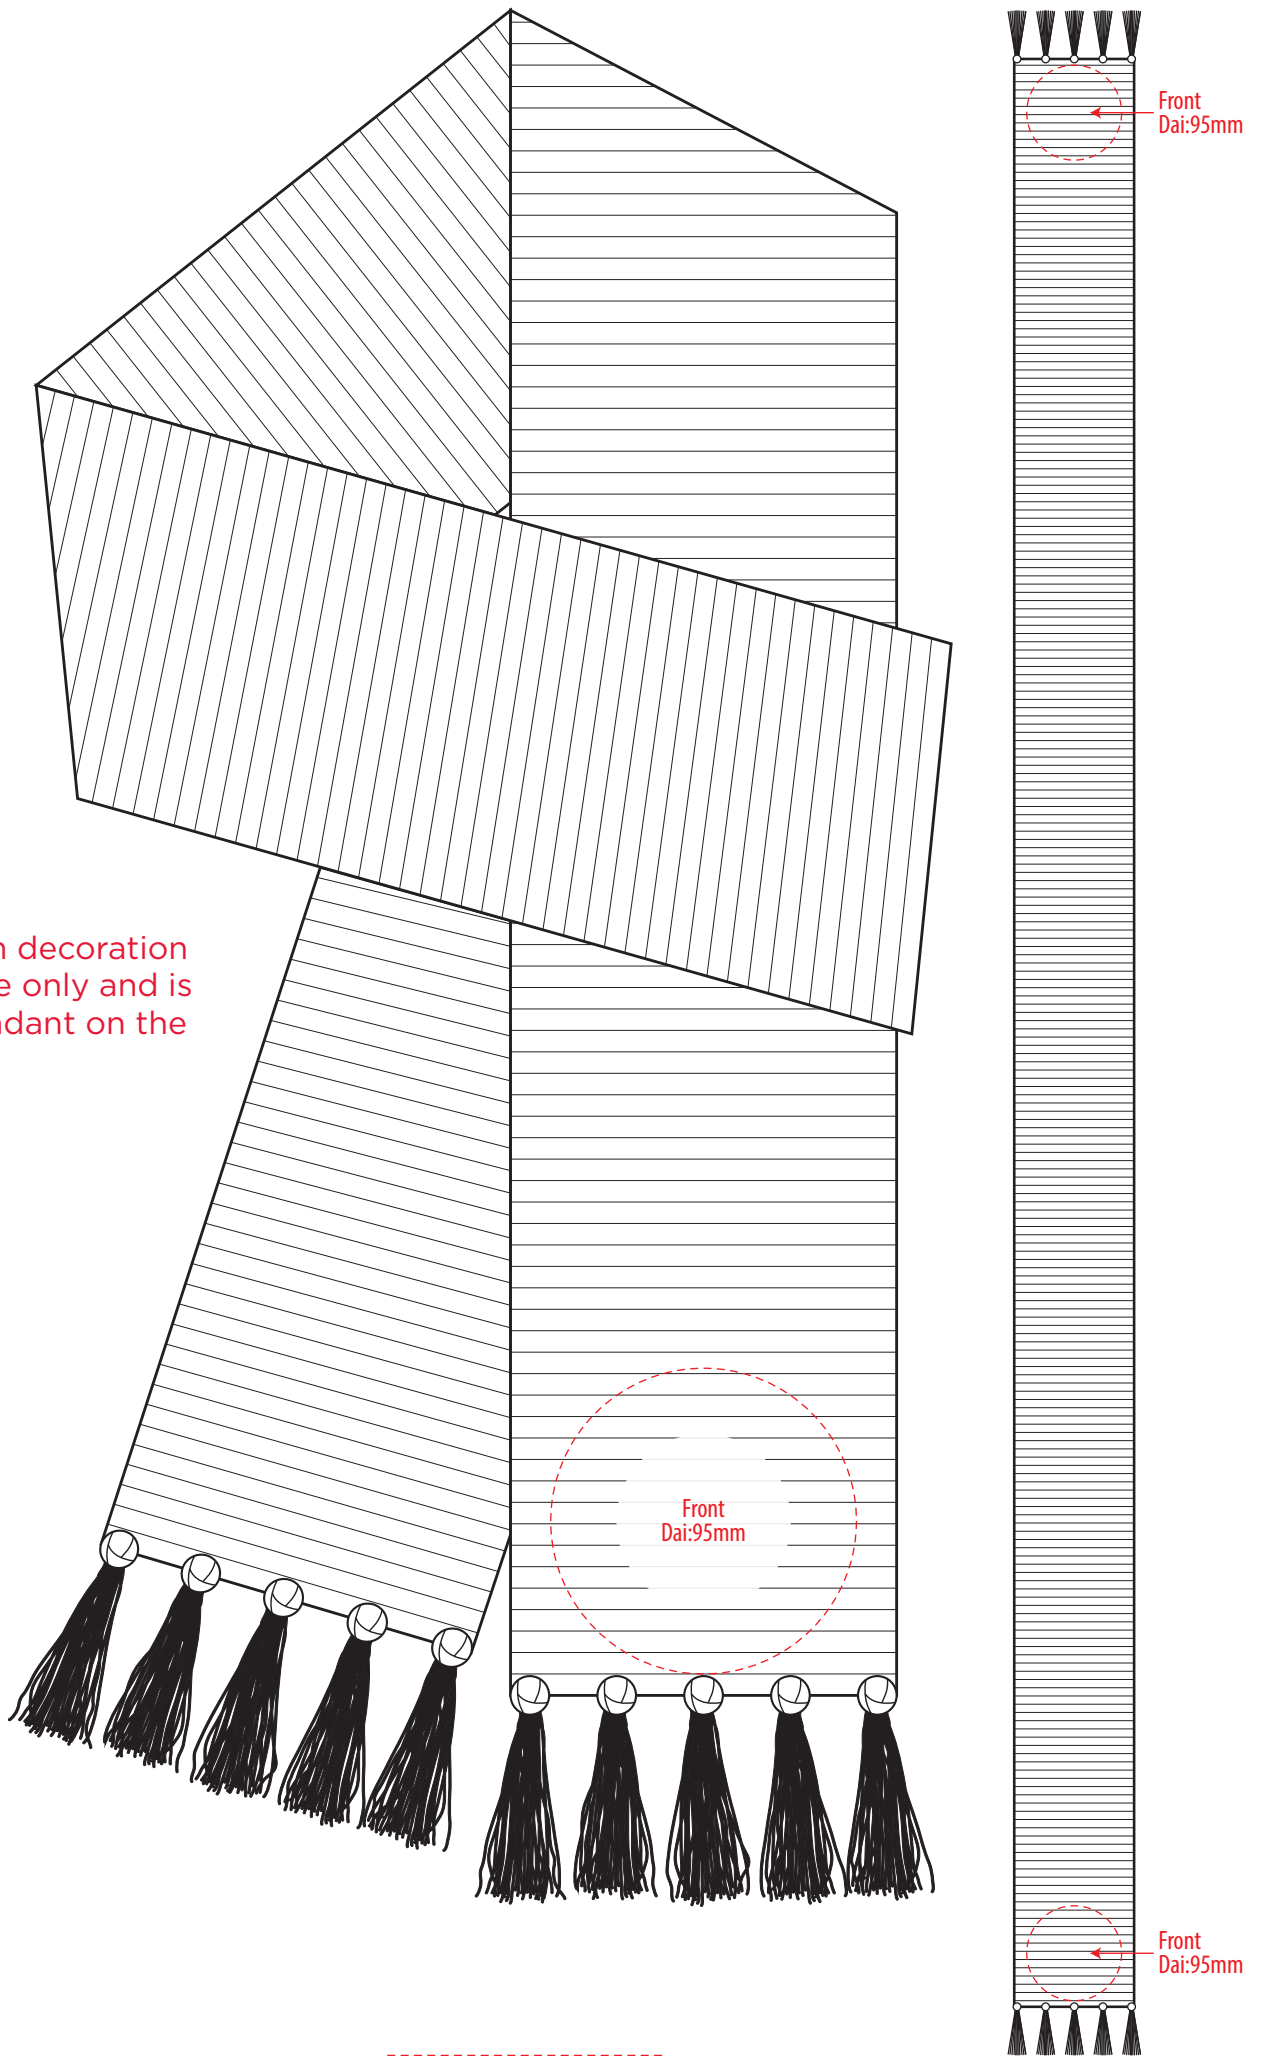

J625

COLOURWAYS

COLOUR

J625

NOTE:
The maximum decoration area is a guide only and is greatly dependant on the logo shape.

EMBROIDERY/SUPASUB/SUPAETCH/SUPAFLEX

J625

FABRIC SWATCH

GREY

PMS Cool Grey 10 C

TAUPE

PMS 7530 C

Pantone colours are provided as a reference only and are based on closest match. Actual product colour may differ. If a precise colour match is required we recommend ordering a sample.