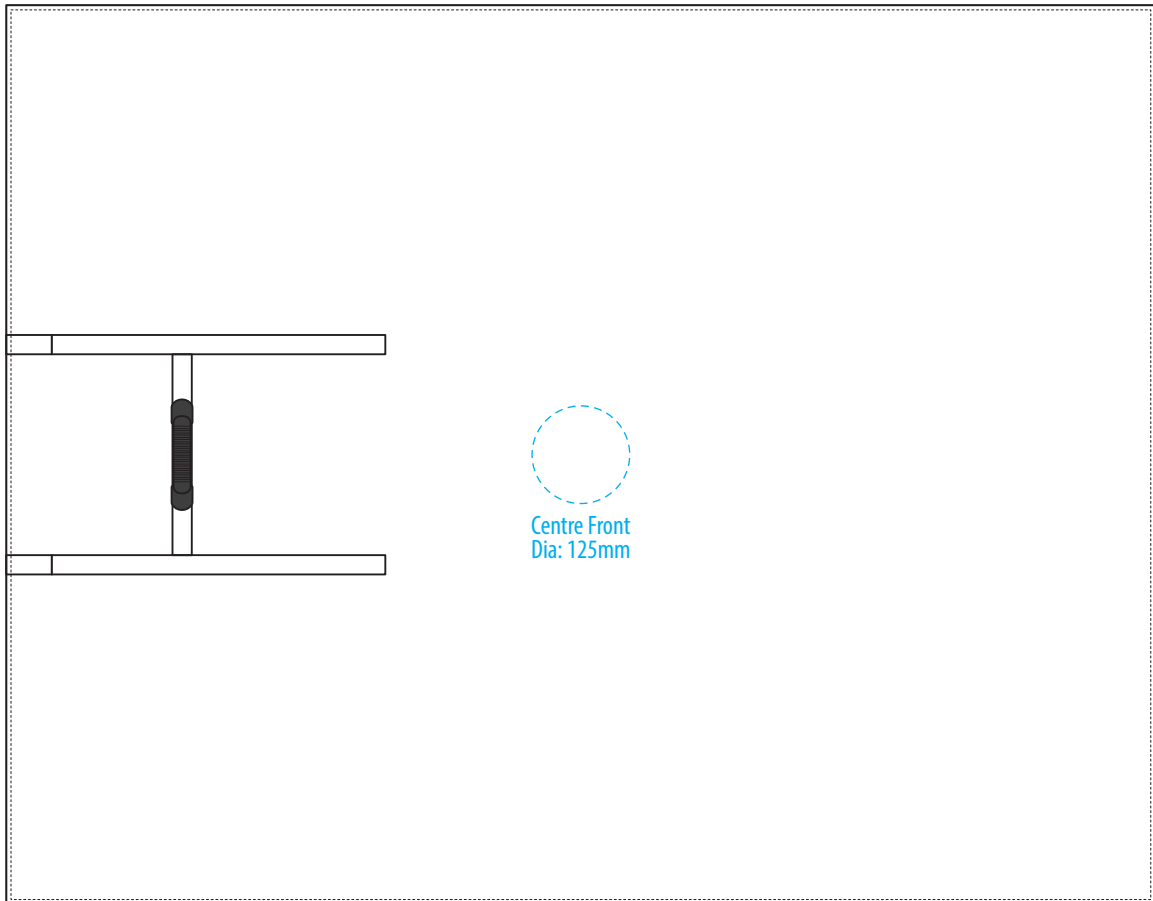

J654

UNDER

TOP

COLOURWAYS

COLOUR

J654

UNDER

TOP

NOTE:

The maximum decoration area is a guide only and is greatly dependant on the logo shape.

EMBROIDERY

J654

UNDER

TOP

NOTE:

The maximum decoration area is a guide only and is greatly dependant on the logo shape.

SUPASUB/SUPAETCH/SUPAFLEX

J654

FABRIC SWATCH

BLACK/RED

Pantone colours are not provided for the above product. Actual product colour may differ. If a precise colour match is required we recommend ordering a sample.