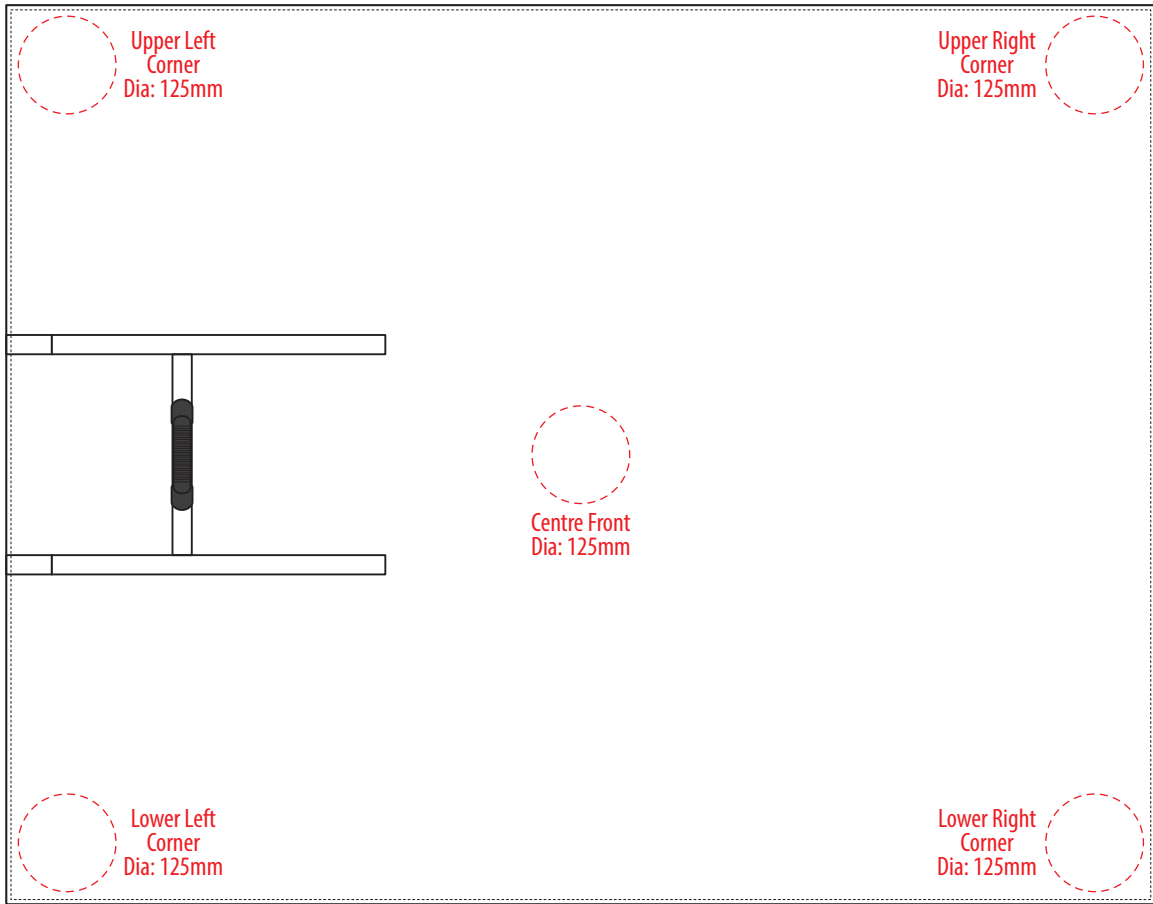

J654

UNDER

TOP

COLOURWAYS

COLOUR

J654

UNDER

TOP

NOTE:

The maximum decoration area is a guide only and is greatly dependant on the logo shape.

EMBROIDERY

J654

UNDER

TOP

NOTE:

The maximum decoration area is a guide only and is greatly dependant on the logo shape.

SUPASUB/SUPAETCH/SUPAFLEX

J654

FABRIC SWATCH

BLACK/RED

Pantone colours are not provided for the above product. Actual product colour may differ. If a precise colour match is required we recommend ordering a sample.