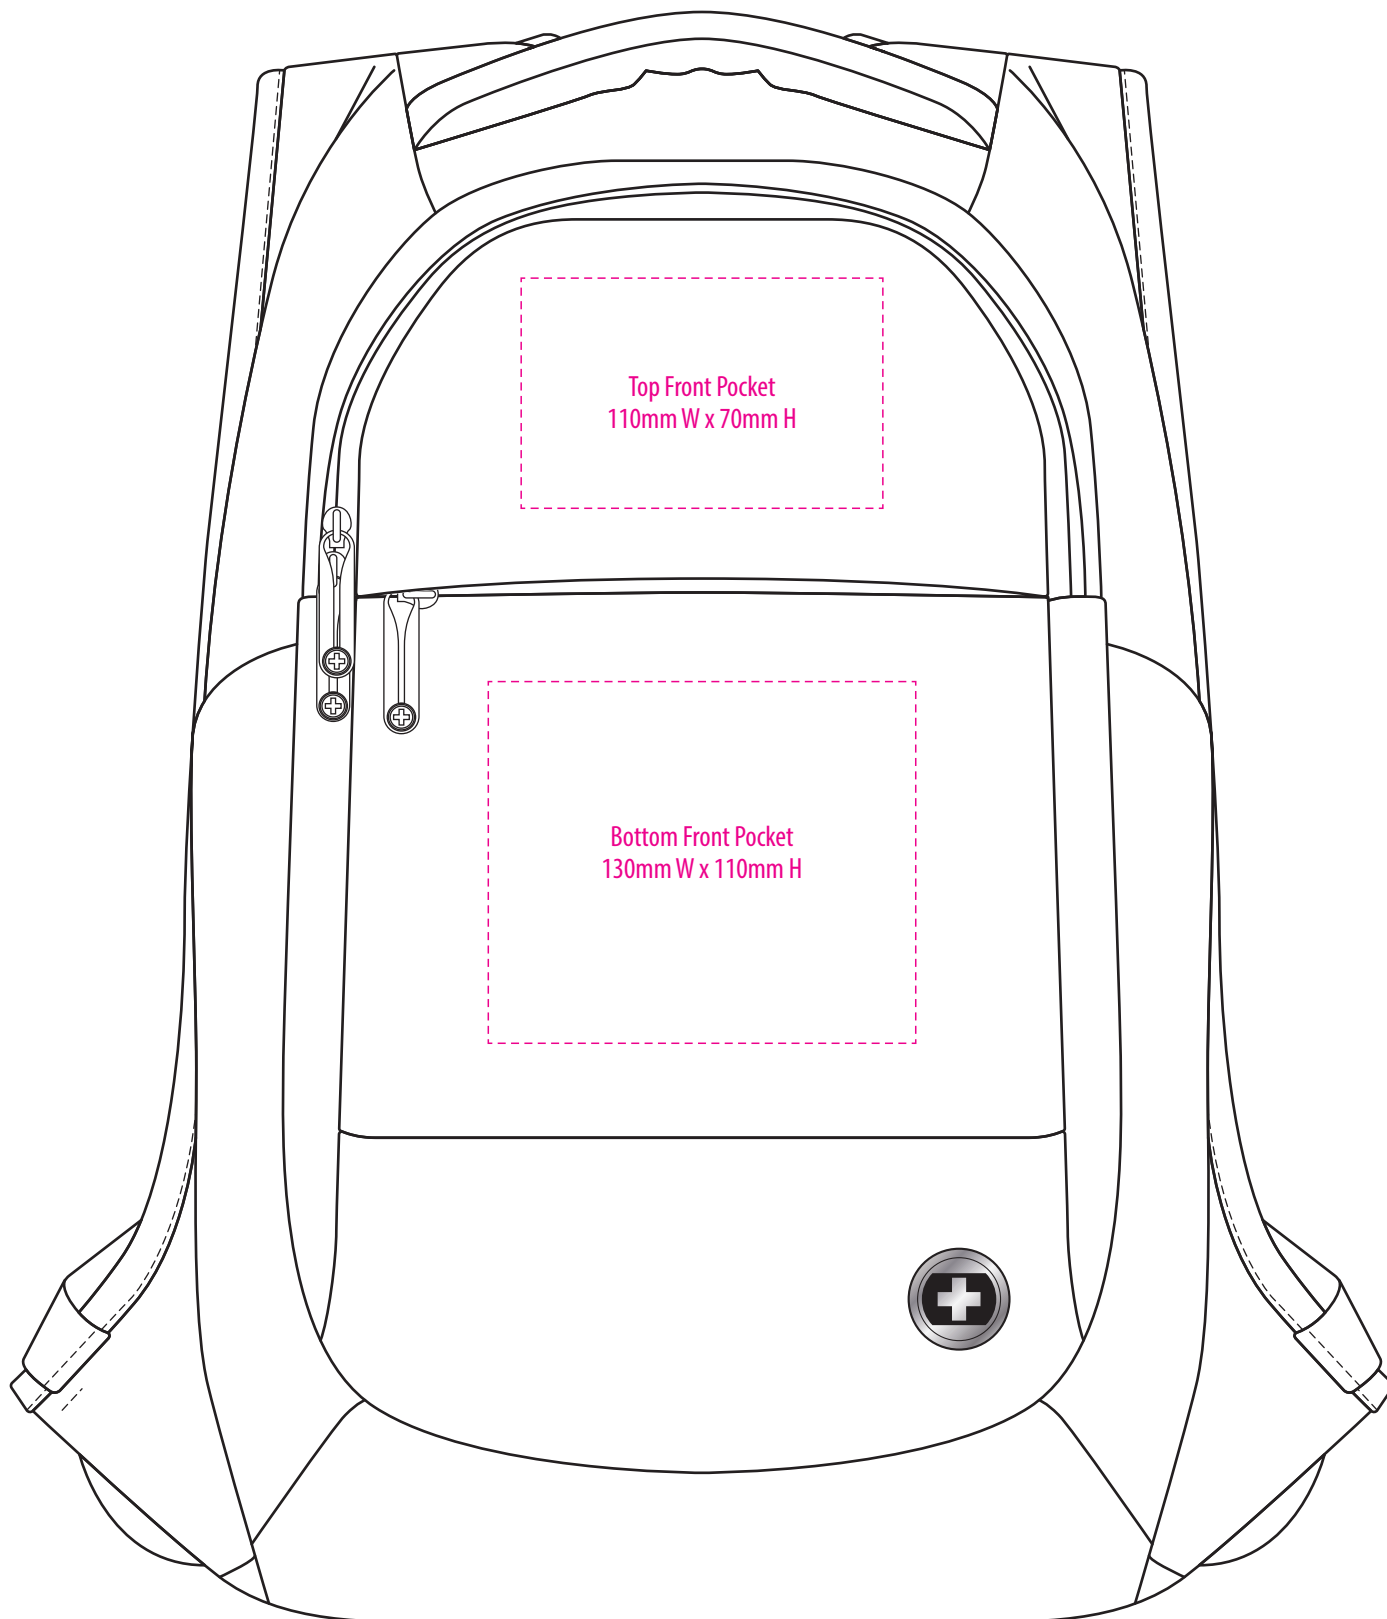

FRONT

EMBROIDERY / SUPASUB / SUPAETCH / SUPAFLEX

SD703

NOTE:

The maximum decoration area is a guide only and is greatly dependant on the logo shape.

FRONT

SUPACOLOUR

SD703