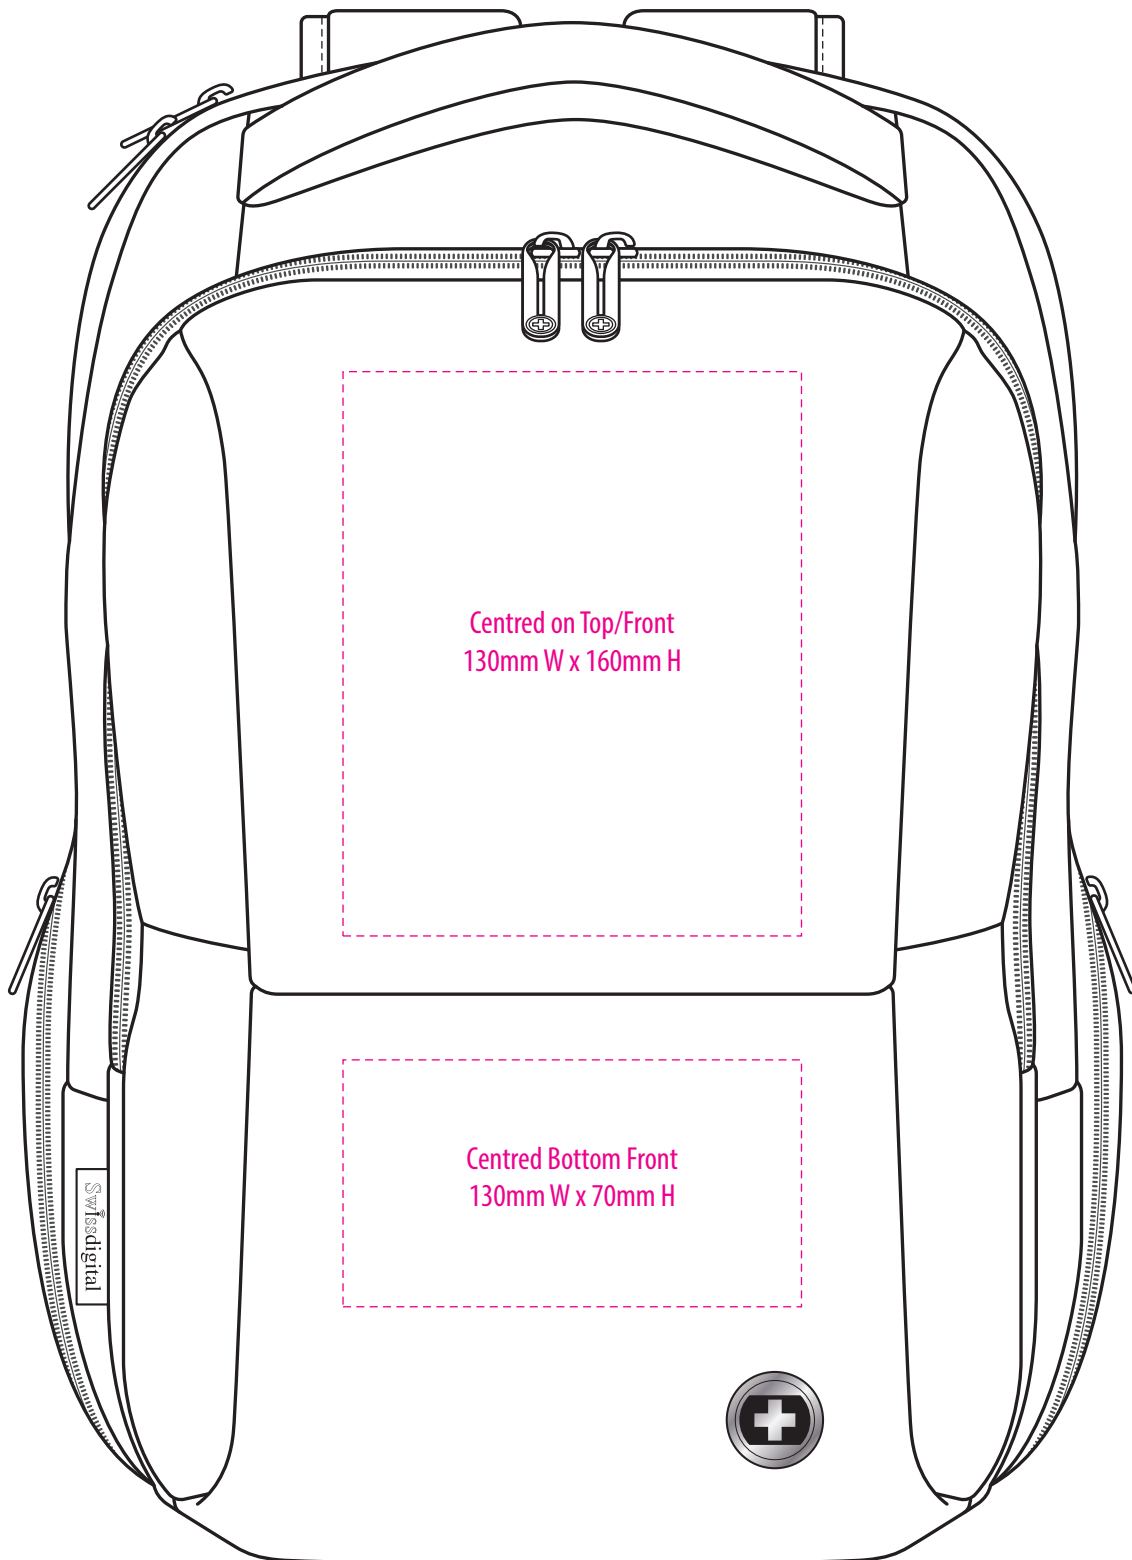

SD7109

 Swissdigital

COLOURWAYS

FRONT

COLOUR

SD7109

FRONT

NOTE:

The maximum decoration area is a guide only and is greatly dependant on the logo shape.

EMBROIDERY/SUPASUB/SUPAETCH/SUPAFLEX AREA

SD7109

FRONT

NOTE:

The maximum decoration area is a guide only and is greatly dependant on the logo shape.

SUPACOLOUR

SD7109

FABRIC **SWATCH**

BLACK

BLACK

CHARCOAL HEATHER

PMS 7540

Pantone colours are provided as a reference only and are based on closest match. Actual product colour may differ. If a precise colour match is required we recommend ordering a sample.