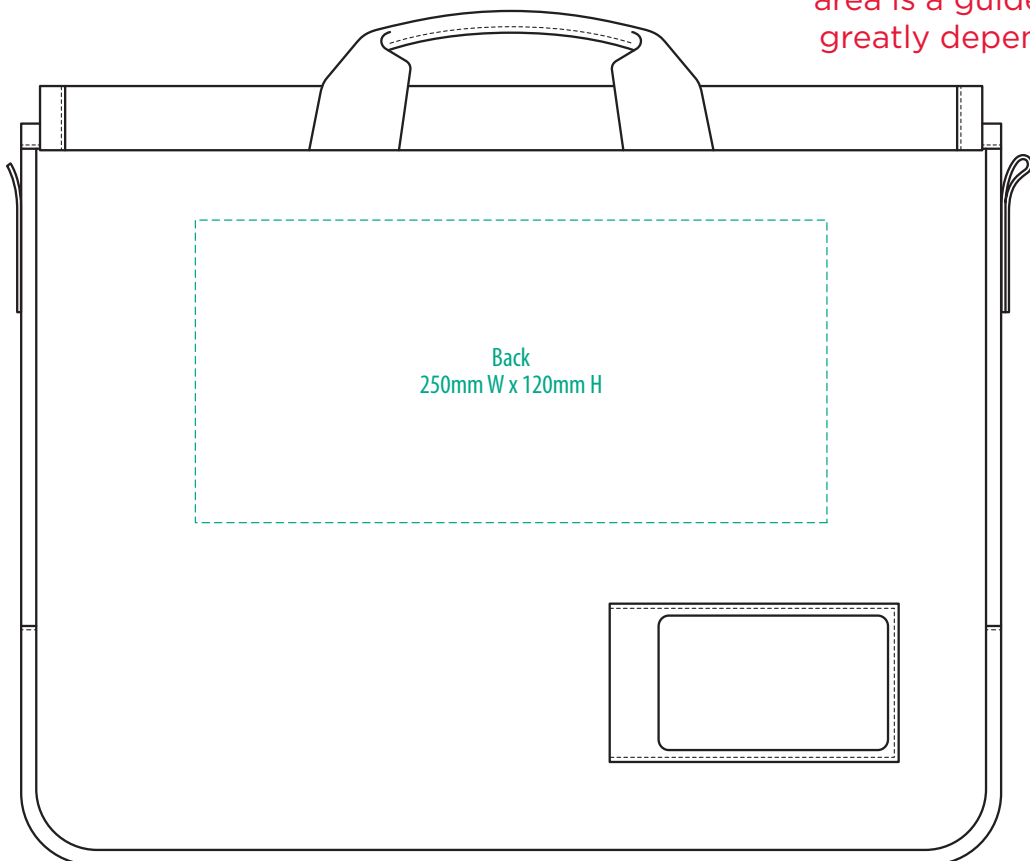

# TR1430

 Tirano

FRONT

**NOTE:**

The maximum decoration area is a guide only and is greatly dependant on the logo shape.

BACK

PRINT

TR1430