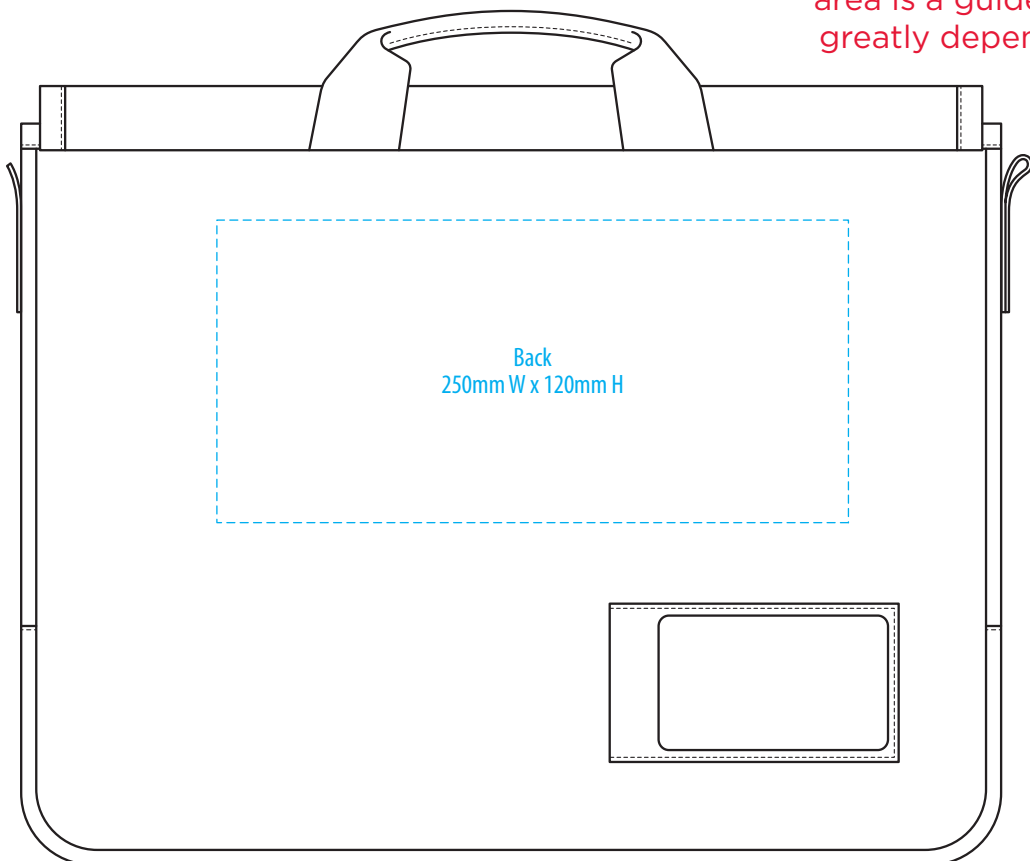

# TR1430

 Tirano

FRONT

**NOTE:**

The maximum decoration area is a guide only and is greatly dependant on the logo shape.

BACK

-----  
SUPACOLOUR