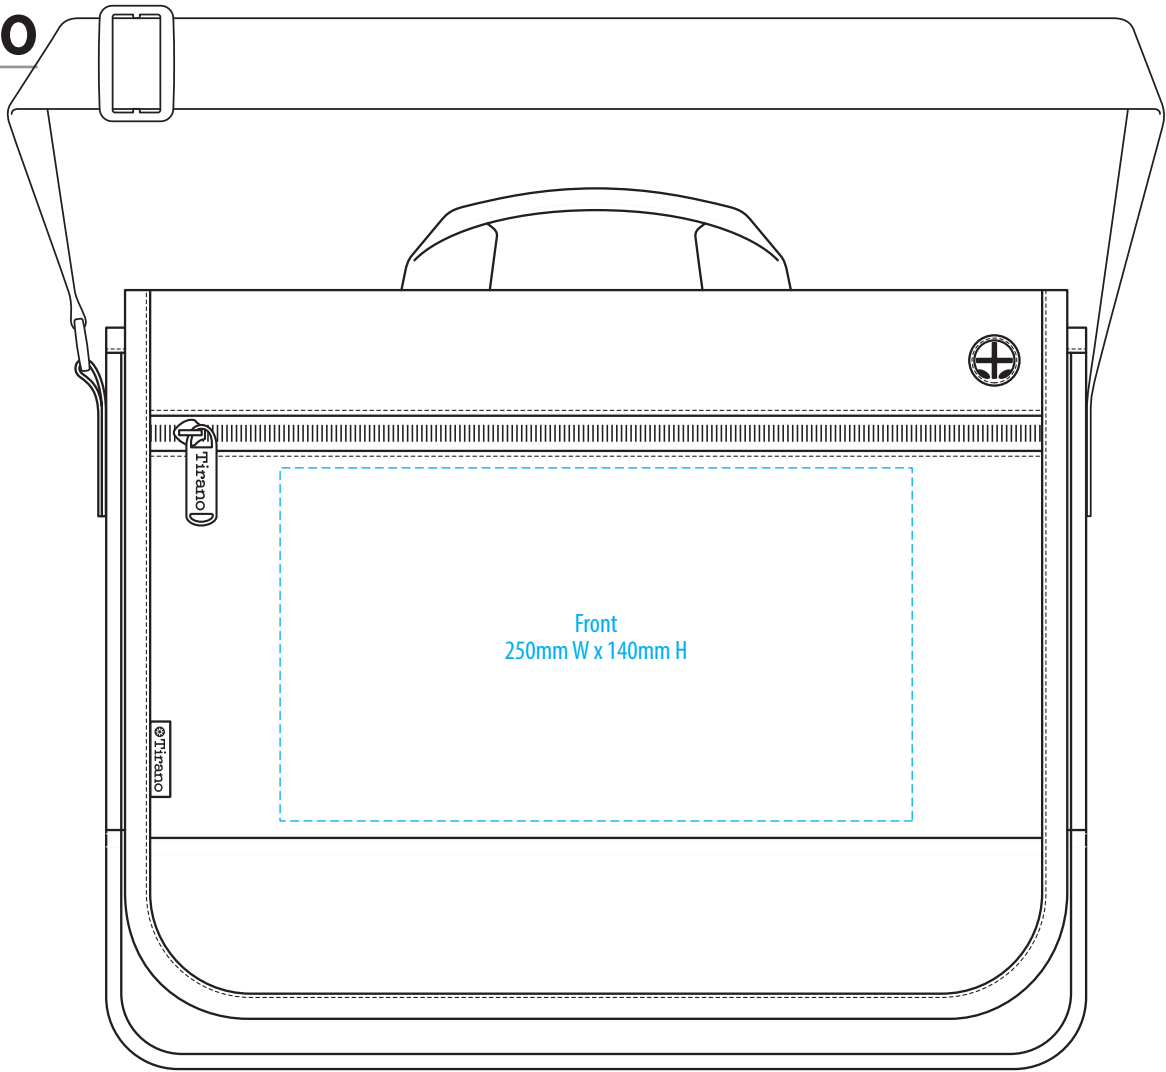

TR1430

Tirano

FRONT