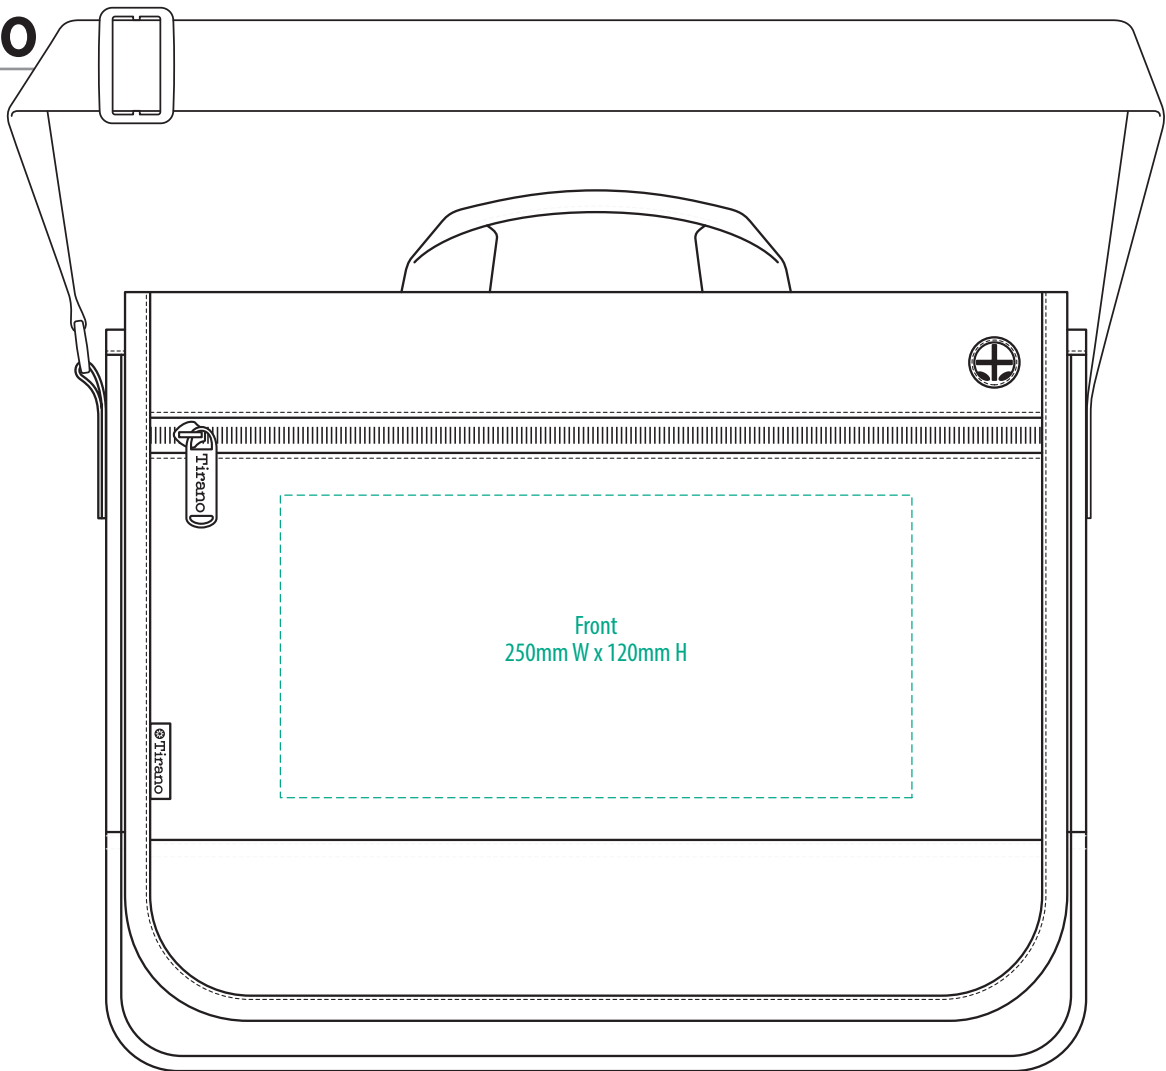

TR1430

Tirano