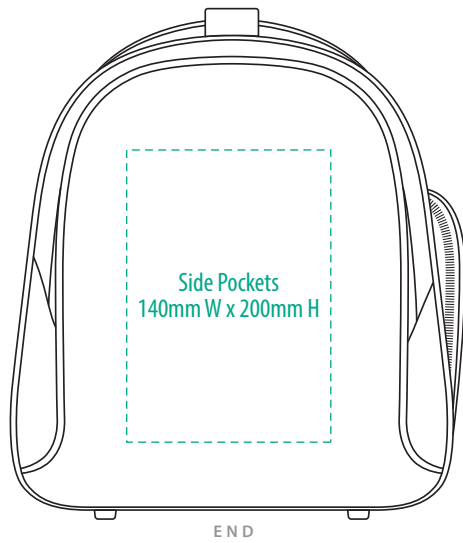

TR1450

Tirano