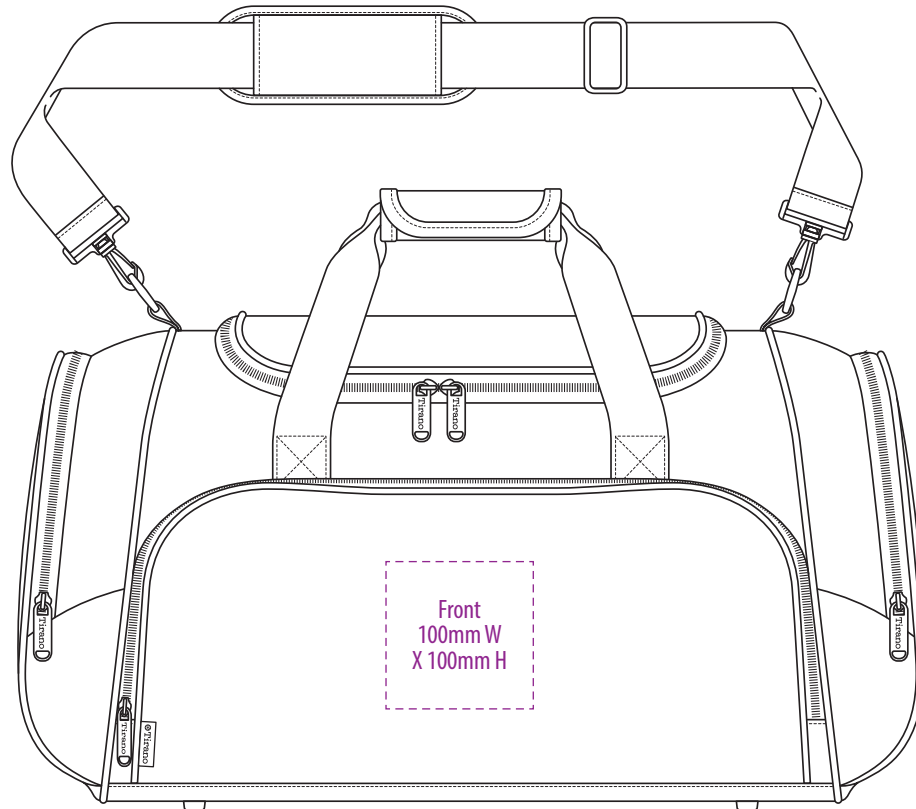

END

TOP

NOTE:

The maximum decoration area is a guide only and is greatly dependant on the logo shape.

FRONT

BACK

SUPASUB / SUPAETCH / SUPAFLEX

TR1450 FABRIC SWATCH