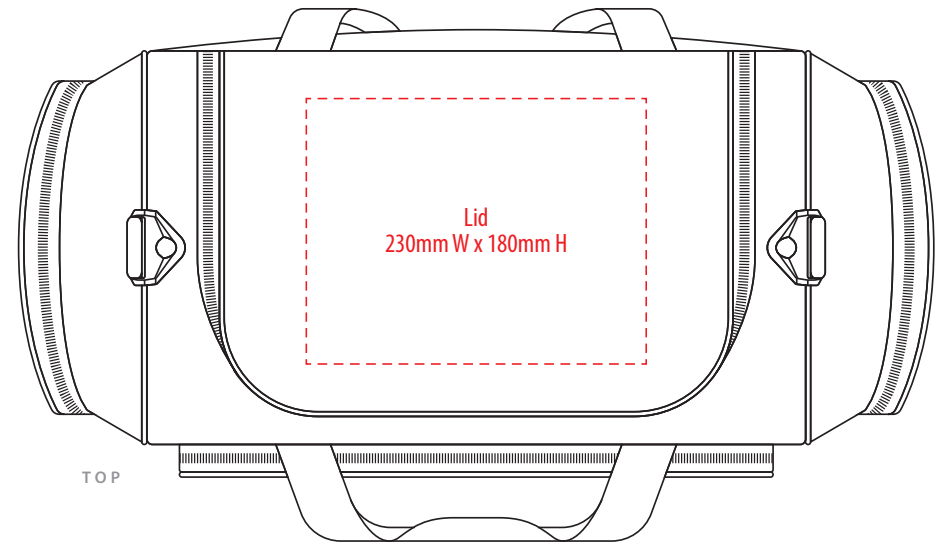

TR1450

 Tirano

END

TOP

NOTE:

The maximum decoration area is a guide only and is greatly dependant on the logo shape.

FRONT

BACK

EMBROIDERY

TR1450

 Tirano

END

TOP

NOTE:

The maximum decoration area is a guide only and is greatly dependant on the logo shape.

FRONT