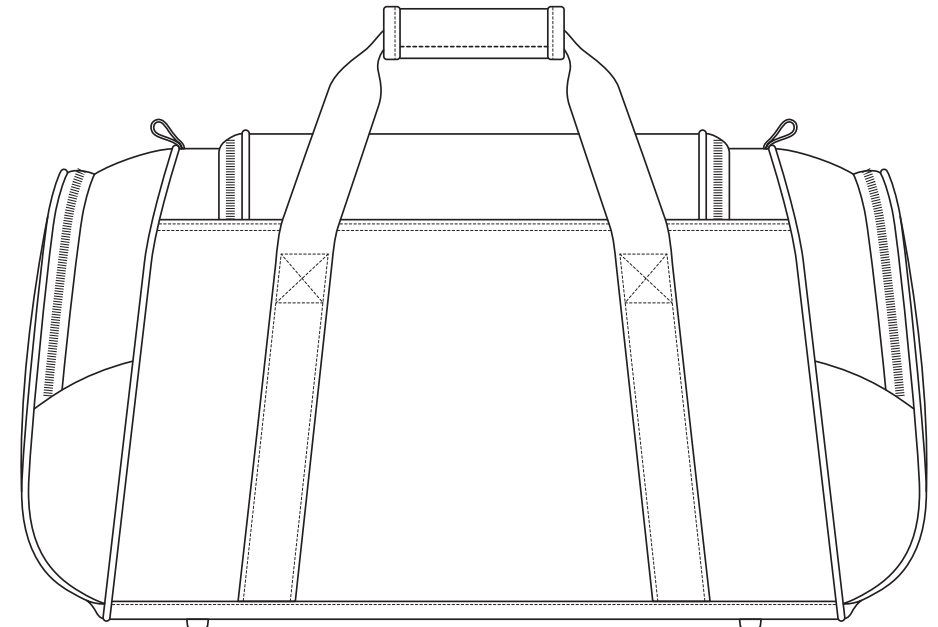

END

TOP

NOTE:

The maximum decoration area is a guide only and is greatly dependant on the logo shape.

FRONT

BACK

SUPASUB / SUPAETCH / SUPAFLEX

TR1450 FABRIC SWATCH