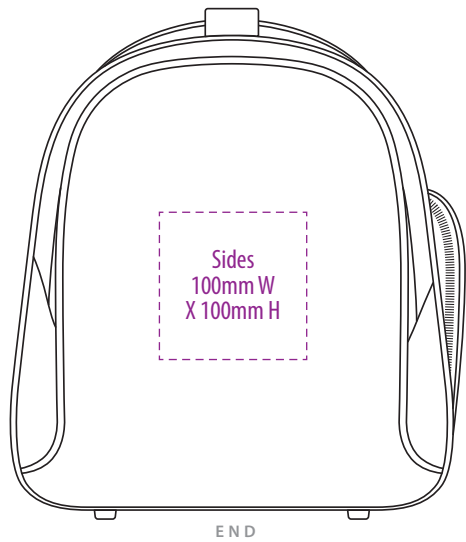

END

TOP

NOTE:

The maximum decoration area is a guide only and is greatly dependant on the logo shape.

FRONT

BACK

SUPASUB / SUPAETCH / SUPAFLEX

TR1450 FABRIC SWATCH