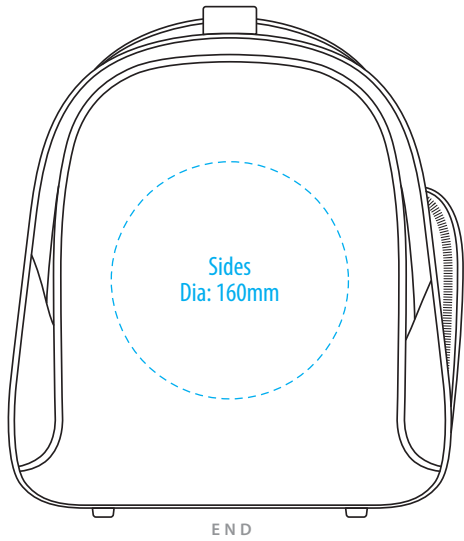

TR1450

 Tirano

END

TOP

NOTE:

The maximum decoration area is a guide only and is greatly dependant on the logo shape.

FRONT

BACK