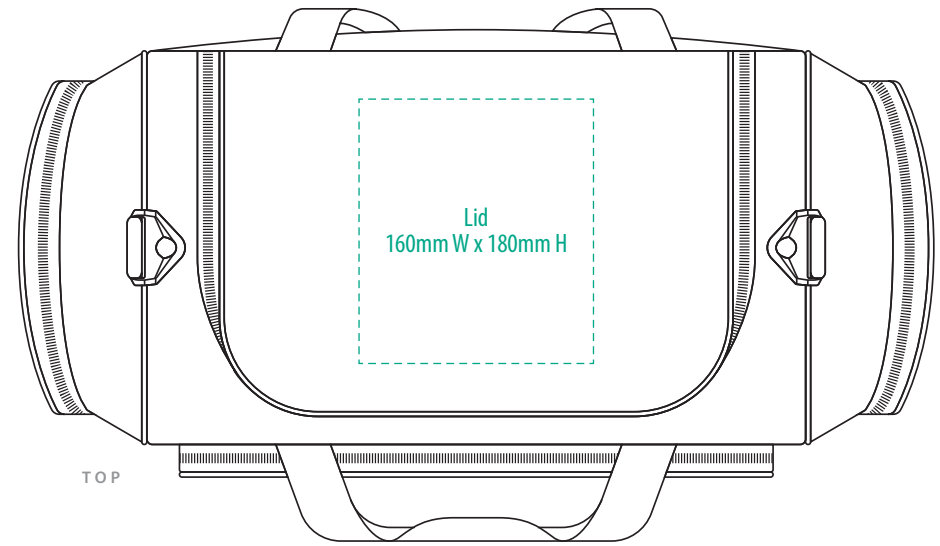

TR1450

Tirano