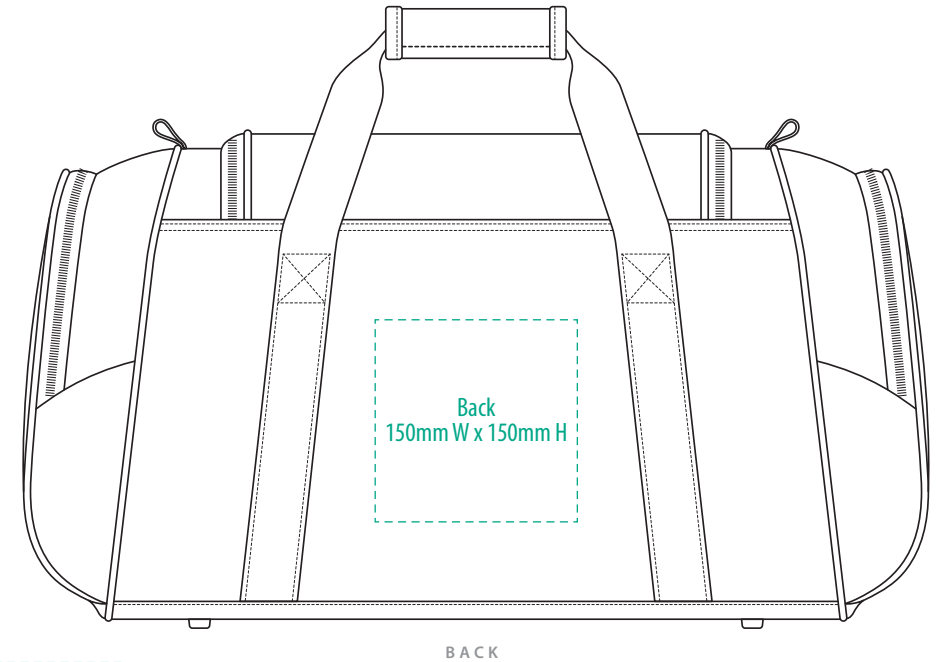

BACK

SUPACLOUR

TR1450

 Tirano

NOTE:
The maximum decoration area is a guide only
and is greatly dependant on the logo shape.

SCREENPRINT

TR1450

 Tirano

END

TOP

NOTE:

The maximum decoration area is a guide only and is greatly dependant on the logo shape.

FRONT

BACK

SUPASUB / SUPAETCH / SUPAFLEX

TR1450 FABRIC SWATCH