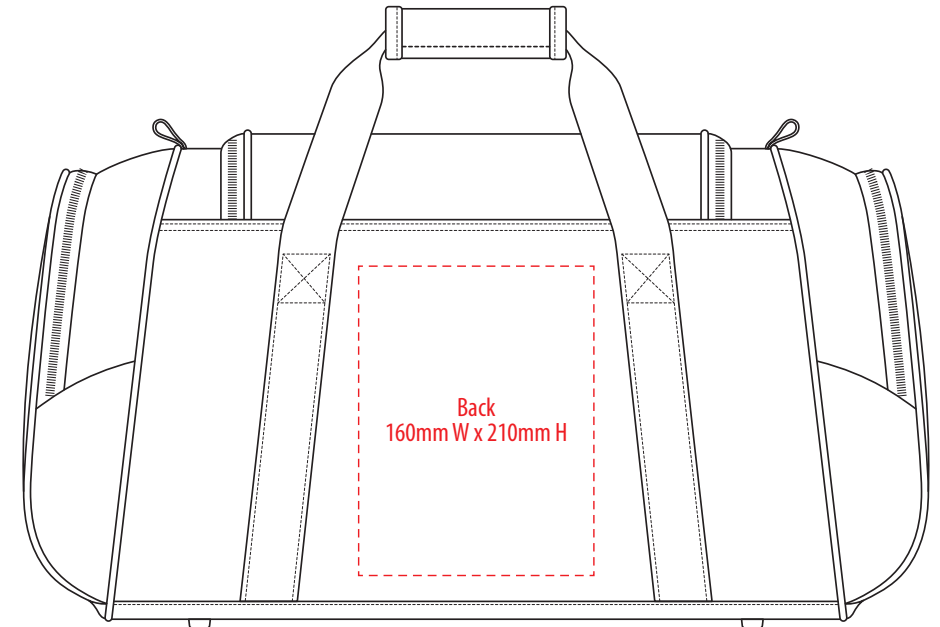

EMBROIDERY

TR1450

 Tirano

END

TOP

NOTE:

The maximum decoration area is a guide only and is greatly dependant on the logo shape.

FRONT