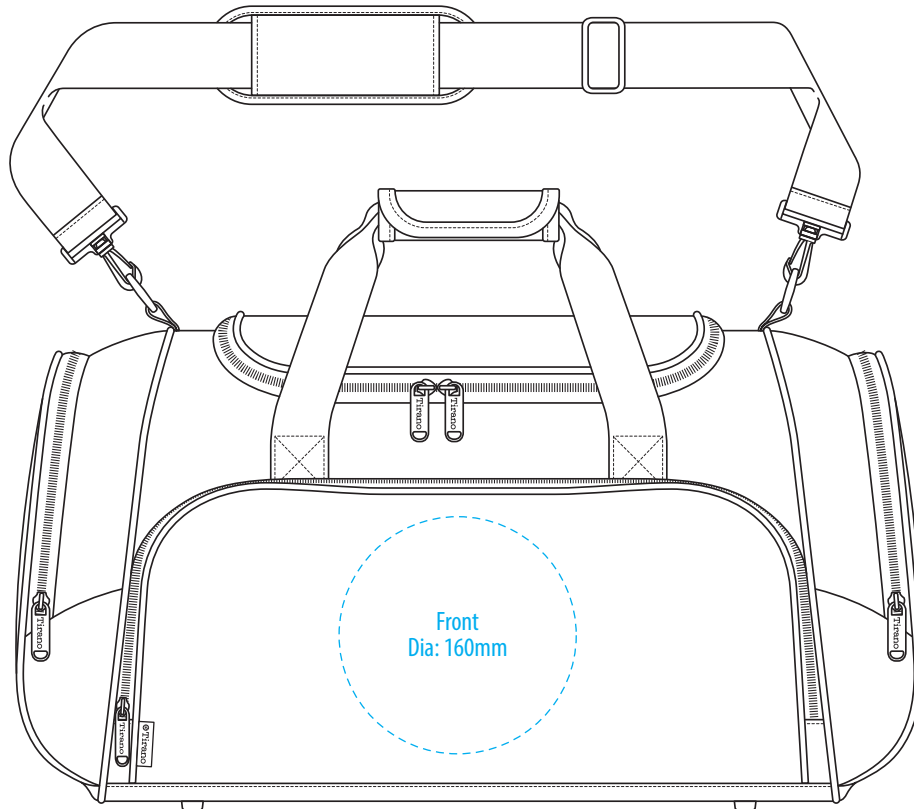

TR1450

 Tirano

END

TOP

NOTE:

The maximum decoration area is a guide only and is greatly dependant on the logo shape.

FRONT

BACK