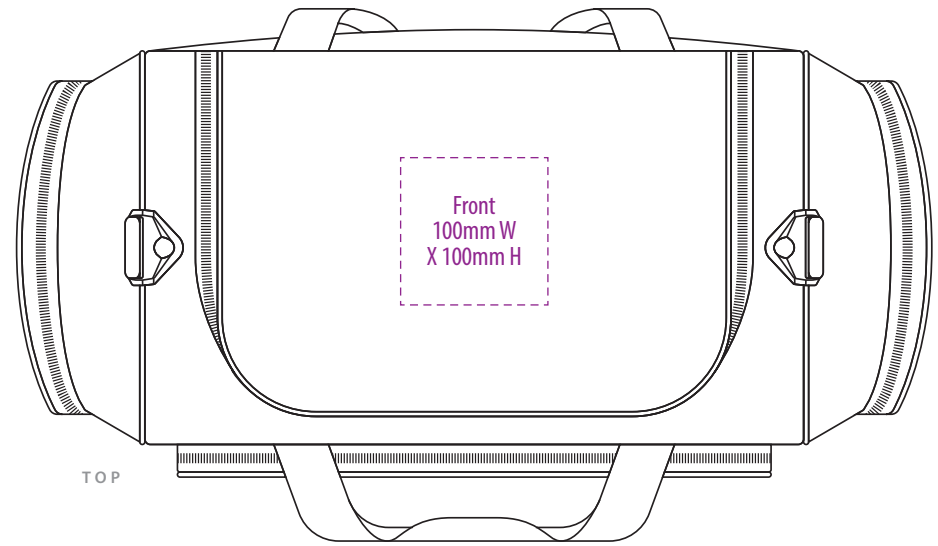

BACK

SUPACLOUR

TR1450

 Tirano

NOTE:
The maximum decoration area is a guide only
and is greatly dependant on the logo shape.

SCREENPRINT

TR1450

 Tirano

END

TOP

NOTE:

The maximum decoration area is a guide only and is greatly dependant on the logo shape.

FRONT

BACK

SUPASUB / SUPAETCH / SUPAFLEX

TR1450 FABRIC SWATCH