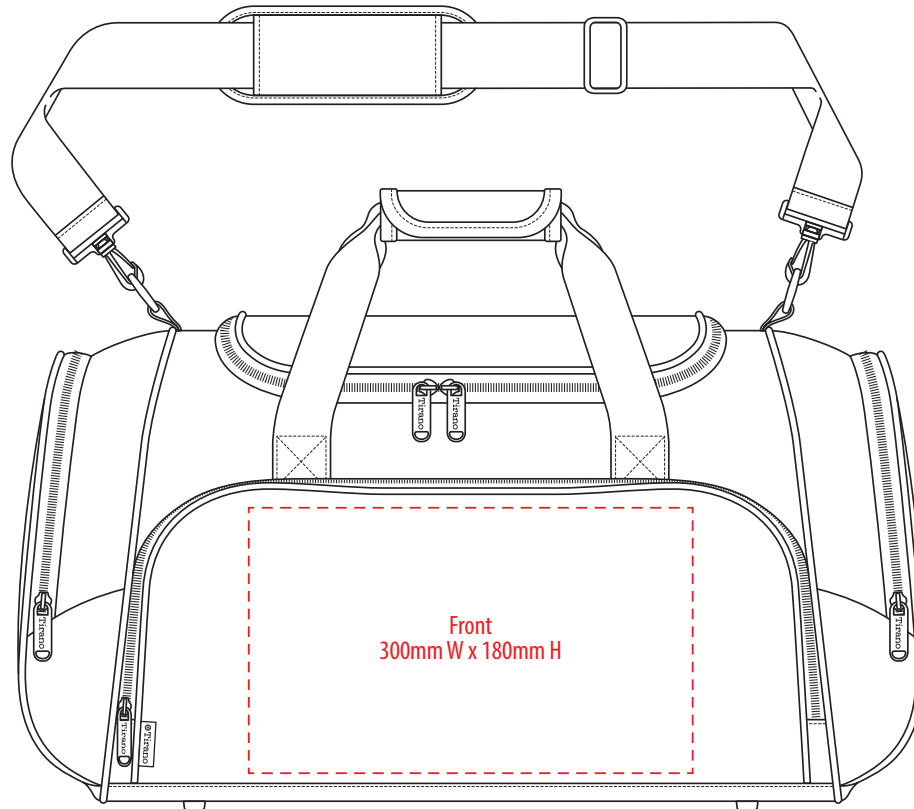

EMBROIDERY

TR1450

 Tirano

END

TOP

NOTE:

The maximum decoration area is a guide only and is greatly dependant on the logo shape.

FRONT