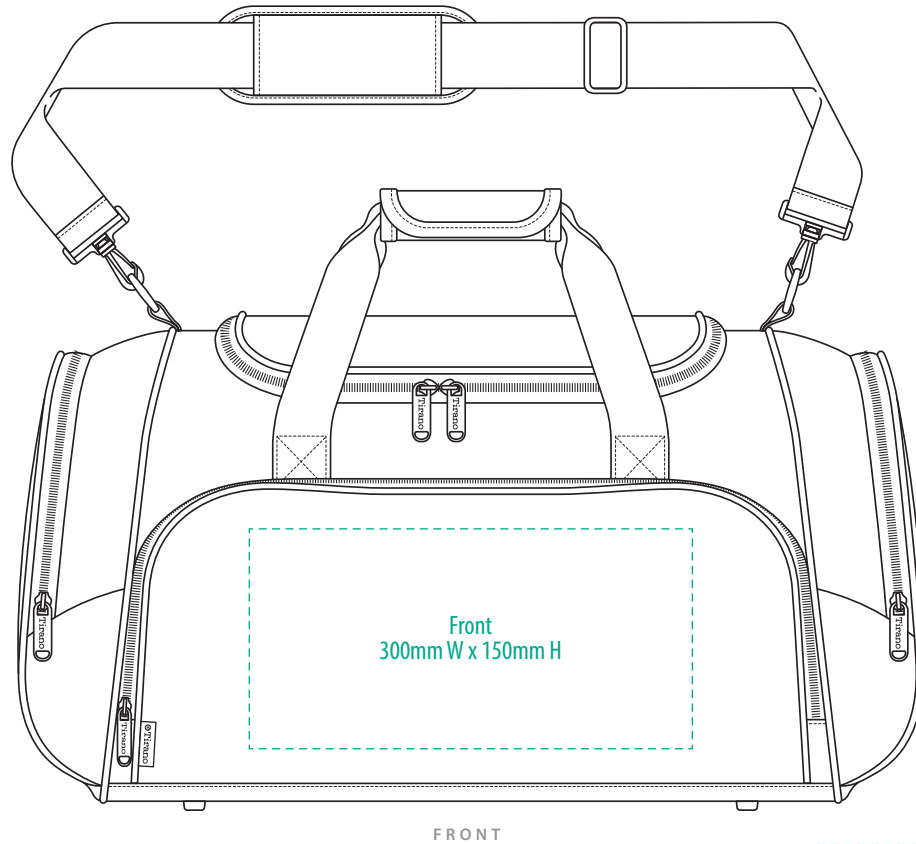

TR1450

Tirano