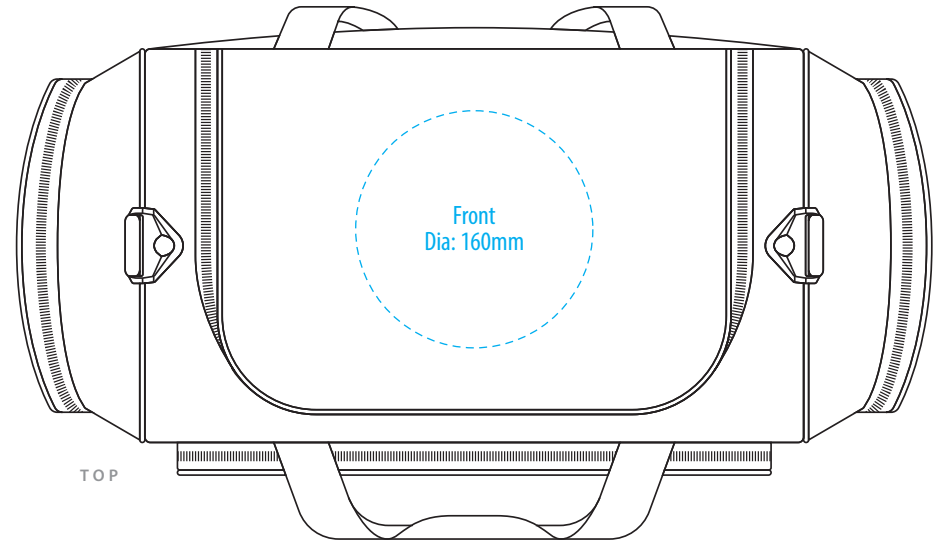

TR1450

 Tirano

END

TOP

NOTE:

The maximum decoration area is a guide only and is greatly dependant on the logo shape.

FRONT

BACK