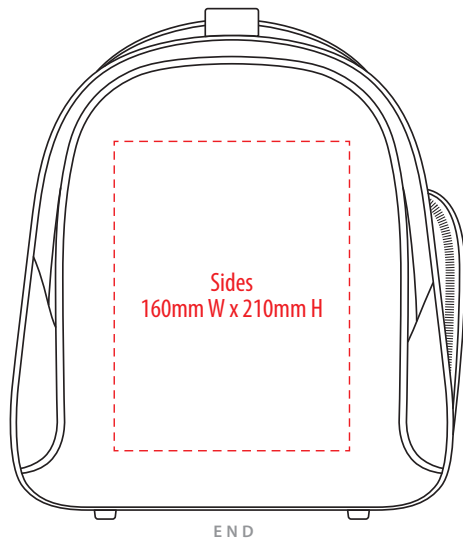

TR1450

Tirano