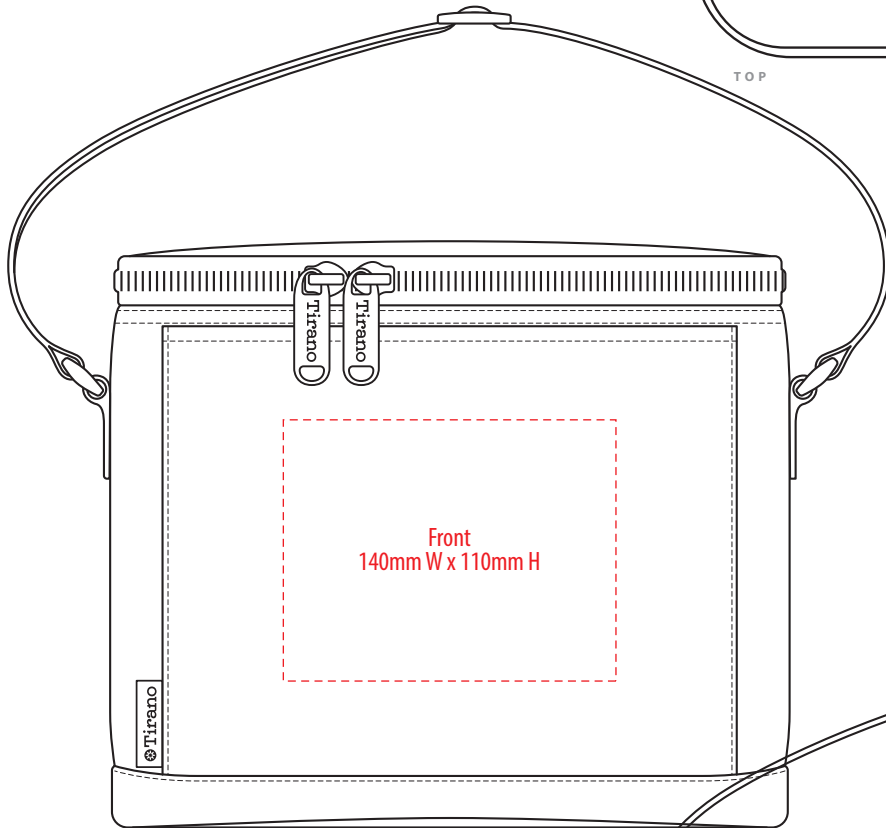

TOP

FRONT

NOTE:

The maximum decoration area is a guide only and is greatly dependant on the logo shape.