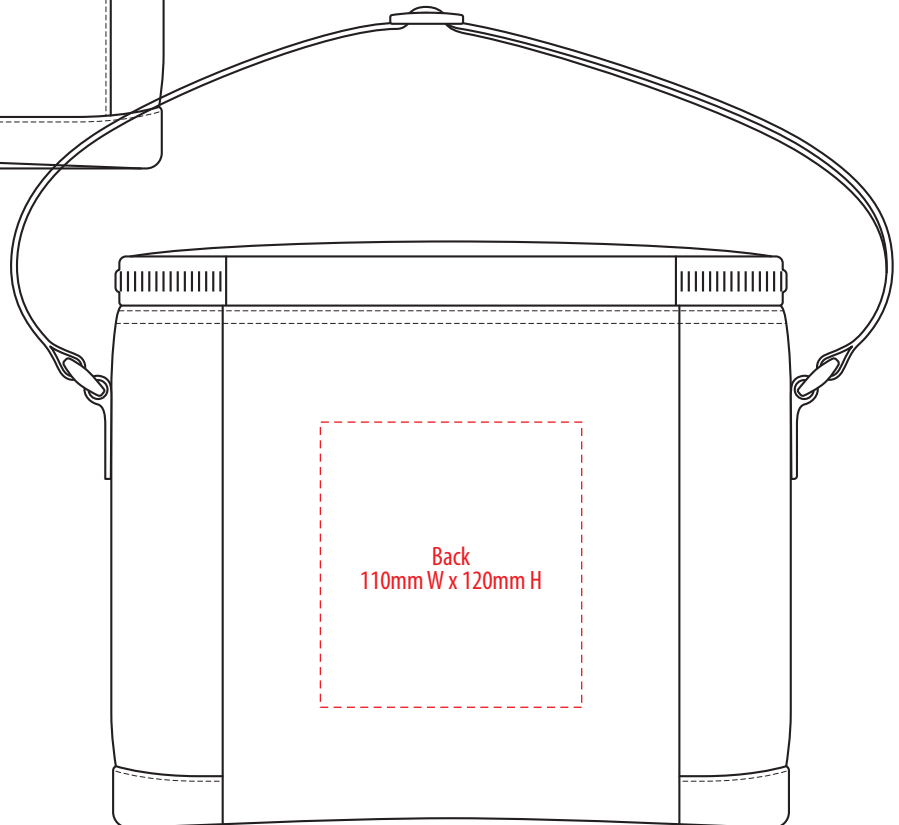

 Tirano

TOP

FRONT

NOTE:

The maximum decoration area is a guide only and is greatly dependant on the logo shape.

BACK

SUPACLOUR

TR1460

 Tirano

NOTE:

The maximum decoration area is a guide only and is greatly dependant on the logo shape.

PRINT

TR1460 FABRIC SWATCH

ASH GREY

PMS Cool Grey 10 C

MONACO BLUE