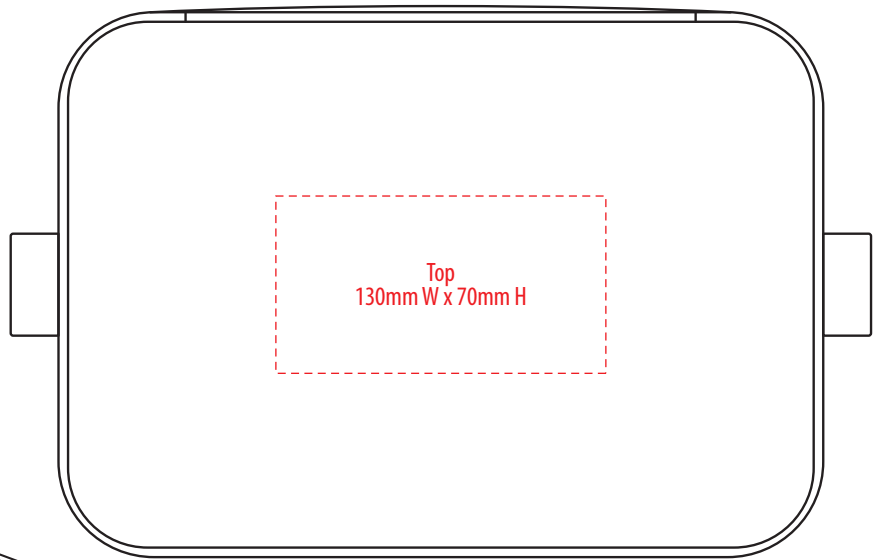

 Tirano

TOP

FRONT

NOTE:

The maximum decoration area is a guide only and is greatly dependant on the logo shape.

BACK

EMBROIDERY / SUPASUB / SUPAETCH / SUPAFLEX

TR1460

 Tirano

TOP

FRONT

NOTE:

The maximum decoration area is a guide only and is greatly dependant on the logo shape.

BACK

SUPACLOUR

TR1460

 Tirano

NOTE:

The maximum decoration area is a guide only and is greatly dependant on the logo shape.

PRINT

TR1460 FABRIC SWATCH

ASH GREY

PMS Cool Grey 10 C

MONACO BLUE