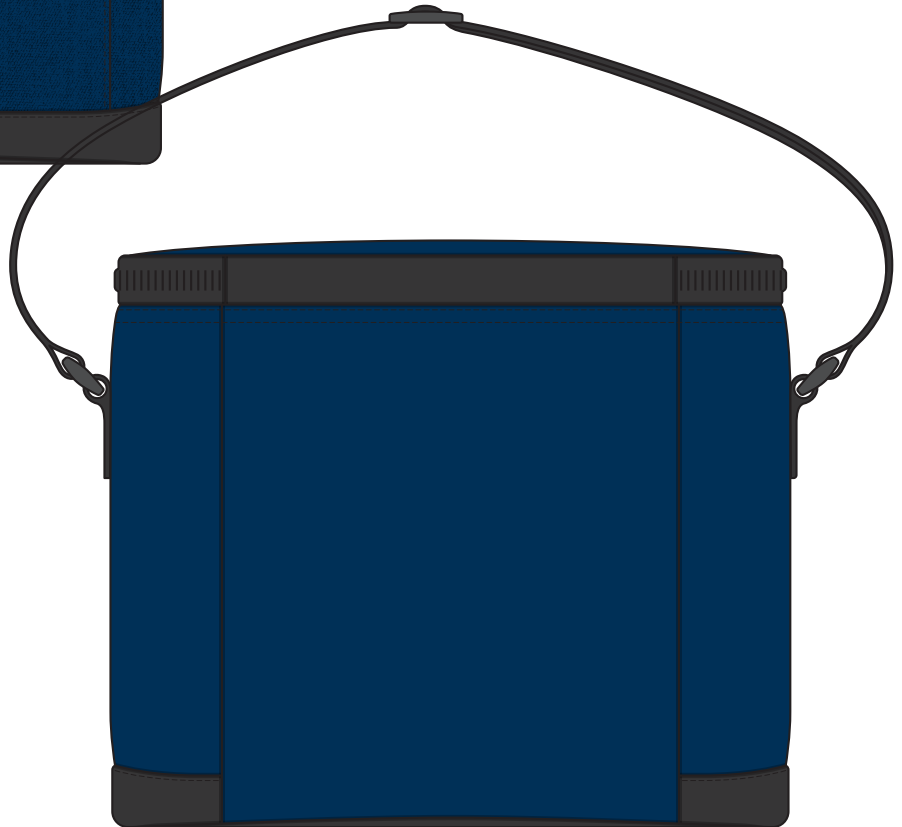

TR1460

 Tirano

COLOURWAYS

TOP

FRONT

BACK

COLOUR

TR1460

 Tirano

TOP

FRONT

NOTE:

The maximum decoration area is a guide only and is greatly dependant on the logo shape.

BACK

EMBROIDERY / SUPASUB / SUPAETCH / SUPAFLEX

TR1460

 Tirano

TOP

FRONT

NOTE:

The maximum decoration area is a guide only and is greatly dependant on the logo shape.

BACK

SUPACLOUR

TR1460

 Tirano

NOTE:

The maximum decoration area is a guide only and is greatly dependant on the logo shape.

PRINT

TR1460 FABRIC SWATCH

ASH GREY

PMS Cool Grey 10 C

MONACO BLUE