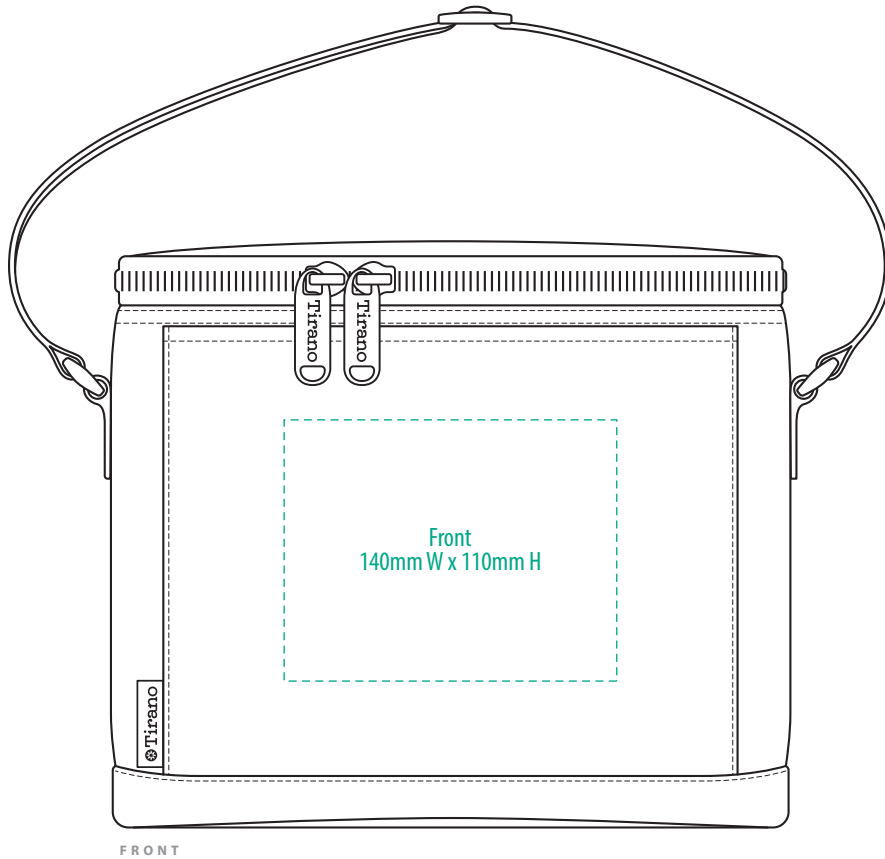

TR1460

Tirano

NOTE:

The maximum decoration area is a guide only and is greatly dependant on the logo shape.

PRINT