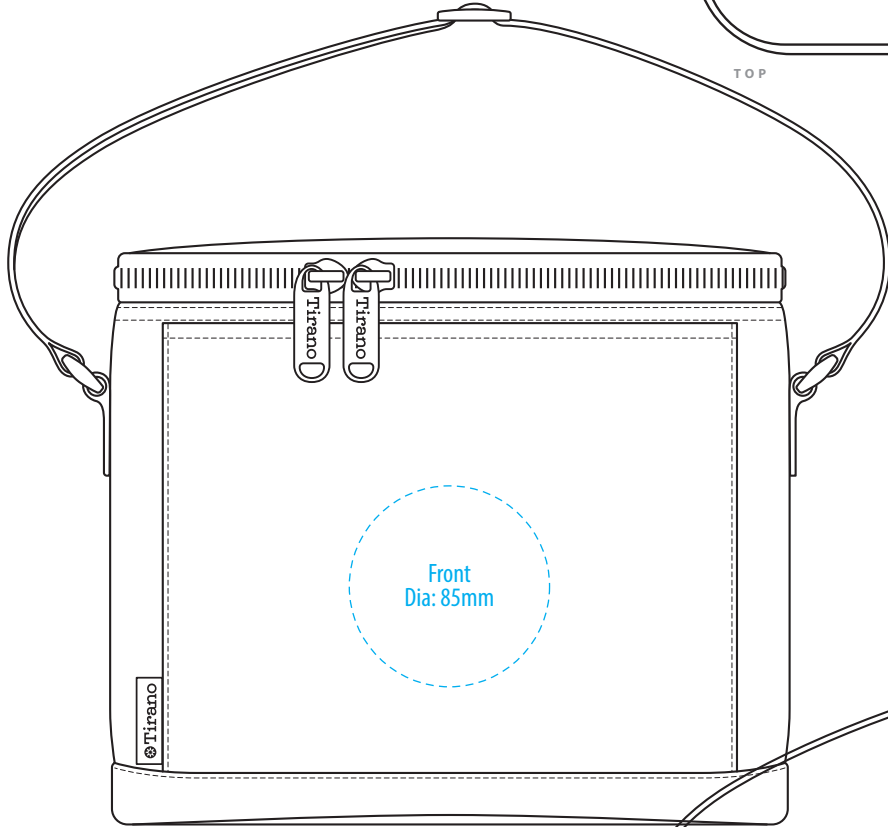

TR1460

 Tirano

COLOURWAYS

TOP

FRONT

BACK

COLOUR

TR1460

 Tirano

TOP

FRONT

NOTE:

The maximum decoration area is a guide only and is greatly dependant on the logo shape.

BACK

EMBROIDERY / SUPASUB / SUPAETCH / SUPAFLEX

TR1460