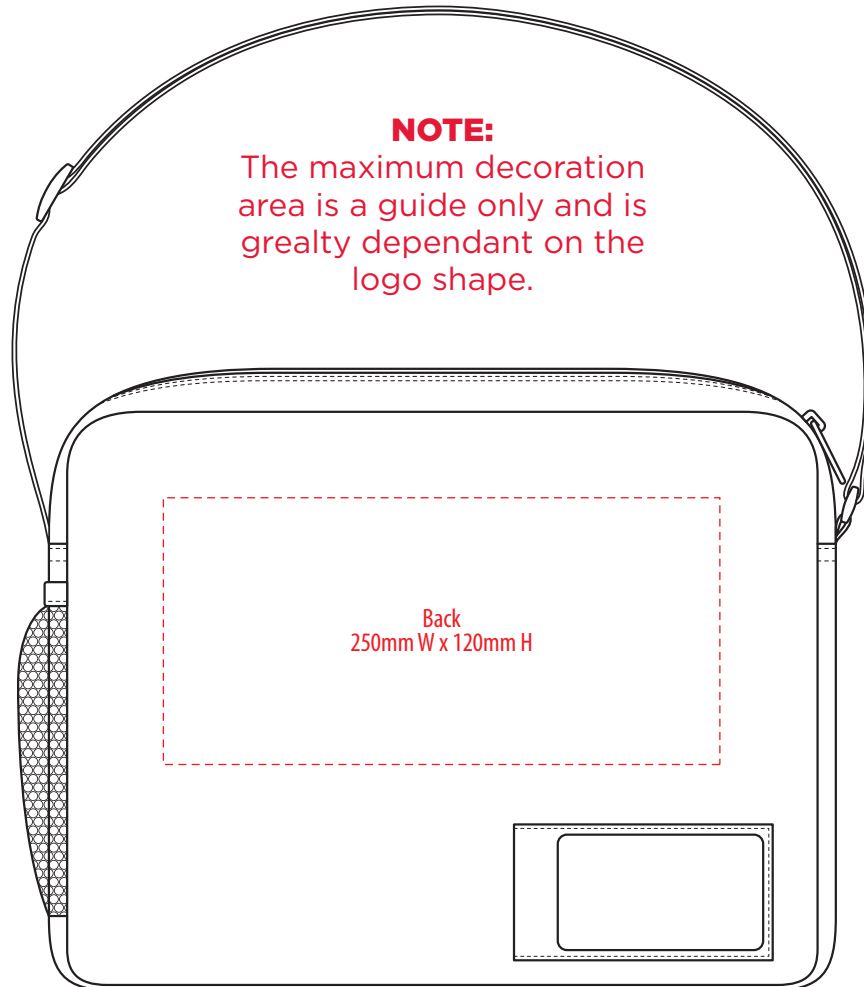

TR1460

 Tirano

FRONT

BACK

SUPACOLOUR / SCREENPRINT