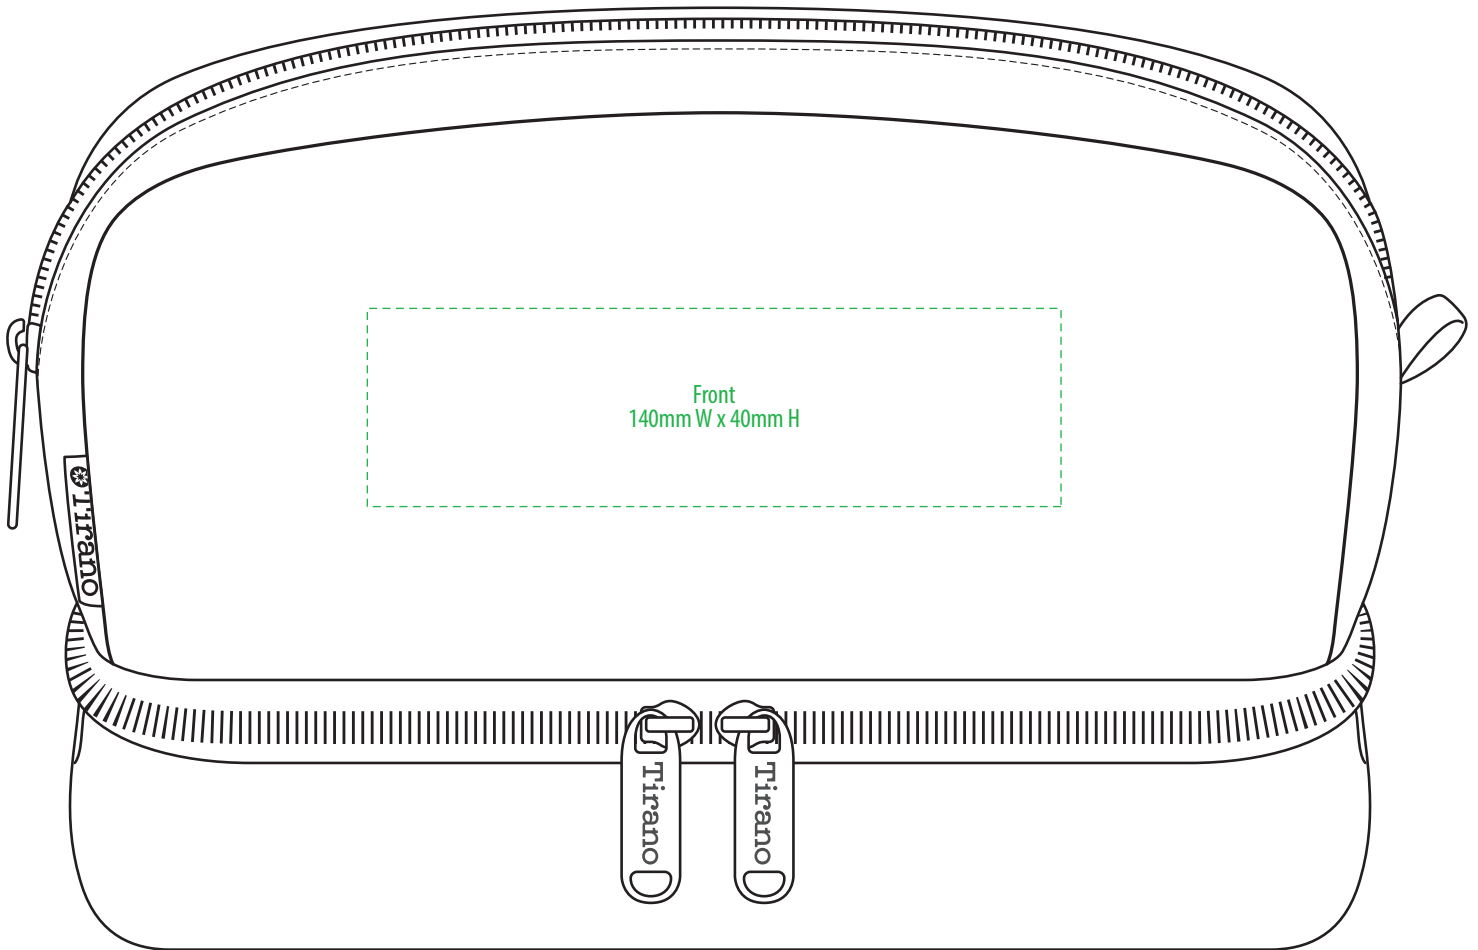

TR1472

Tirano

FRONT

NOTE:

The maximum decoration area is a guide only and is greatly dependant on the logo shape.

SCREENPRINT