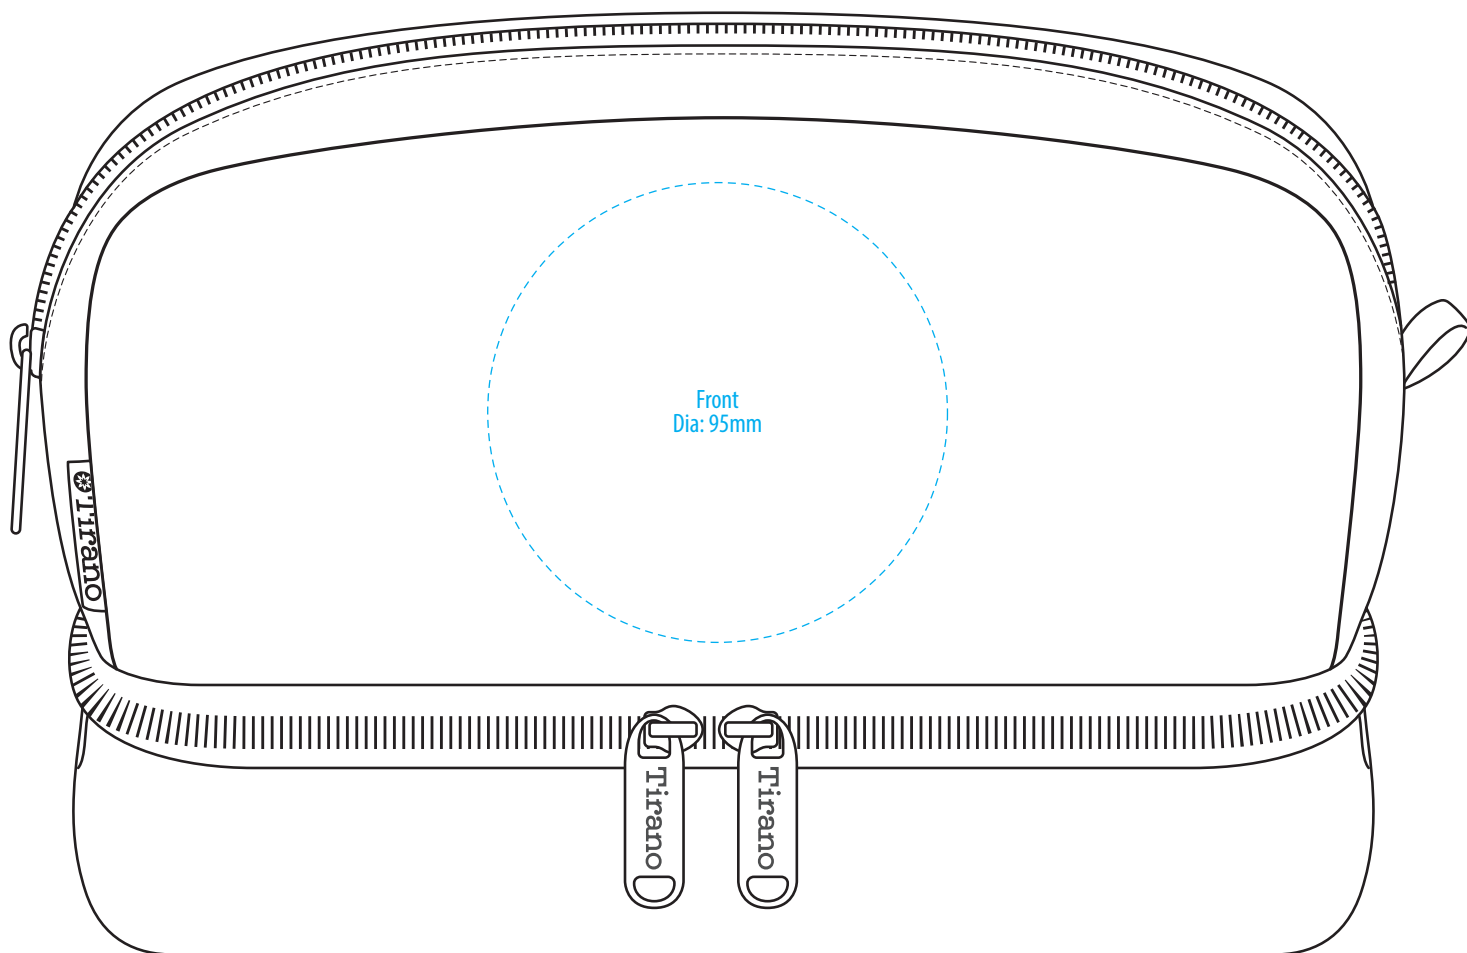

TR1472

Tirano

FRONT

NOTE:

The maximum decoration area is a guide only and is greatly dependant on the logo shape.

EMBROIDERY / SUPASUB / SUPAETCH / SUPAFLEX