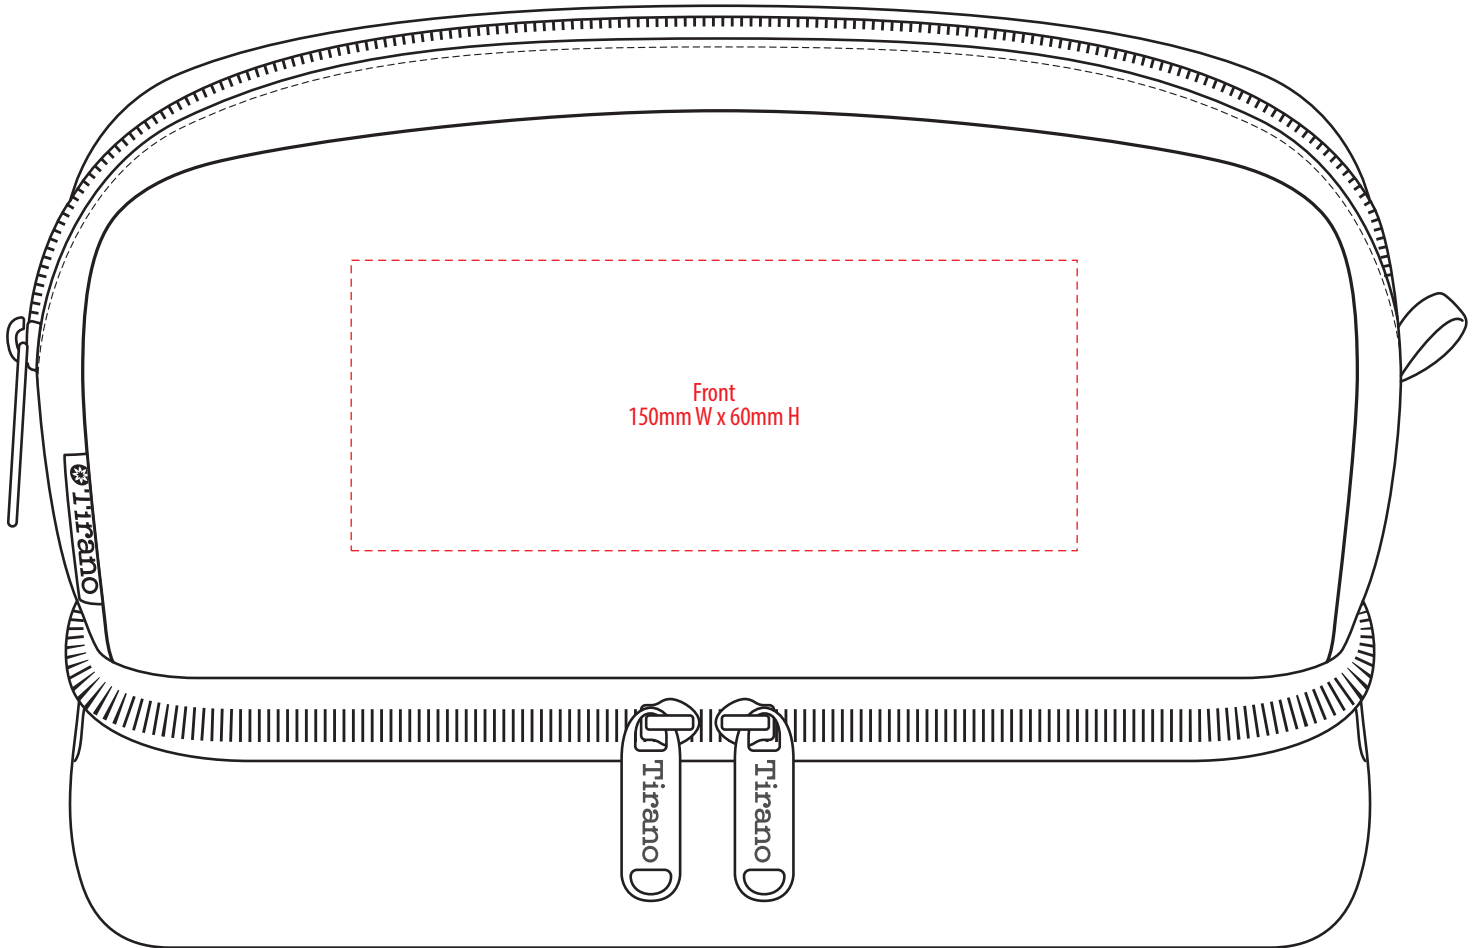

NOTE:

The maximum decoration area is a guide only and is greatly dependant on the logo shape.

EMBROIDERY / SUPASUB / SUPAETCH / SUPAFLEX

TR1472

 Tirano

FRONT

NOTE:

The maximum decoration area is a guide only and is greatly dependant on the logo shape.

SUPACLOUR

TR1472

 Tirano

FRONT

NOTE:

The maximum decoration area is a guide only and is greatly dependant on the logo shape.

SCREENPRINT

TR1472 FABRIC SWATCH