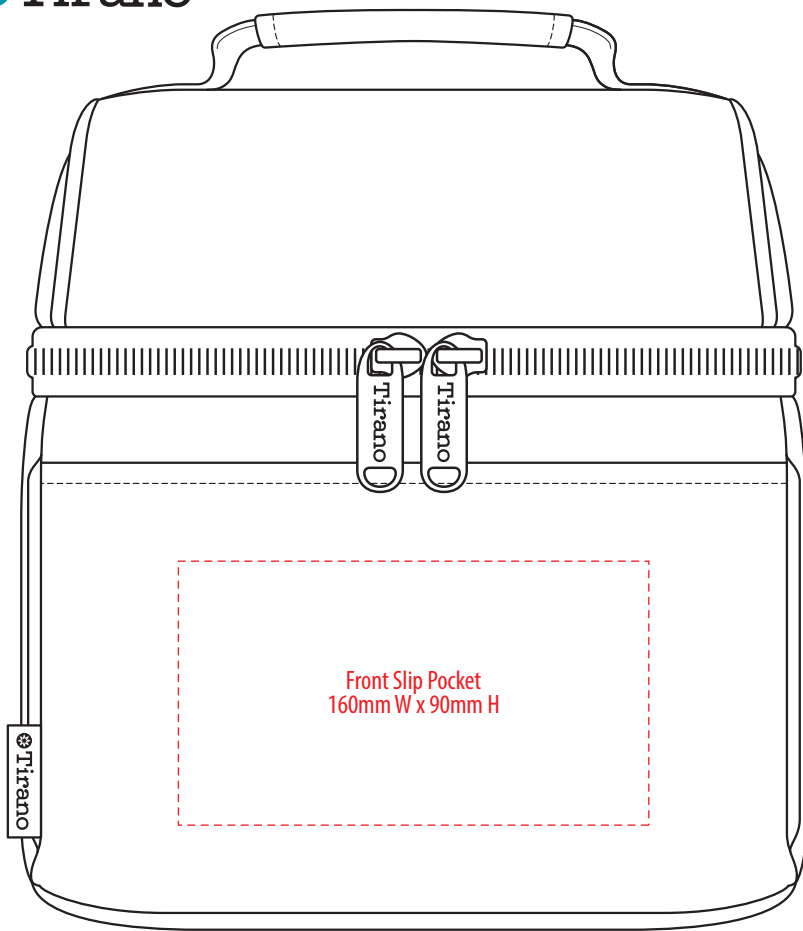

TR1480

Tirano

FRONT