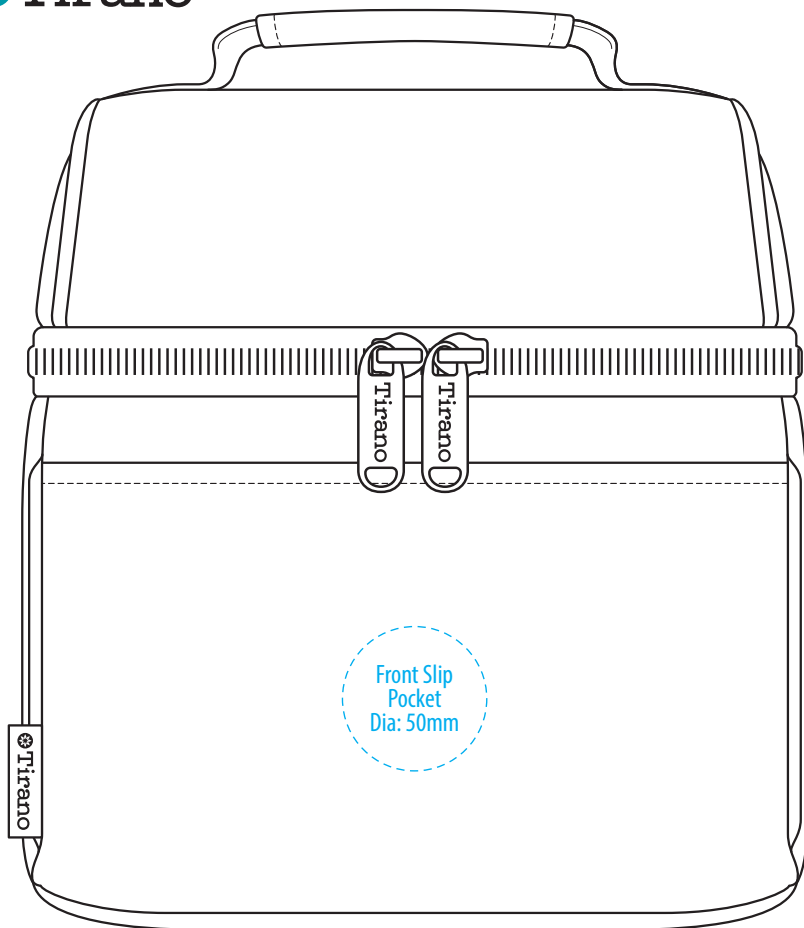

# TR1480

 Tirano

COLOURWAYS

FRONT

END

BACK

COLOUR

# TR1480

 Tirano

FRONT

END

BACK

**NOTE:**  
The maximum decoration area is a guide only and is greatly dependant on the logo shape.

-----  
EMBROIDERY / SUPASUB / SUPAETCH / SUPAFLEX